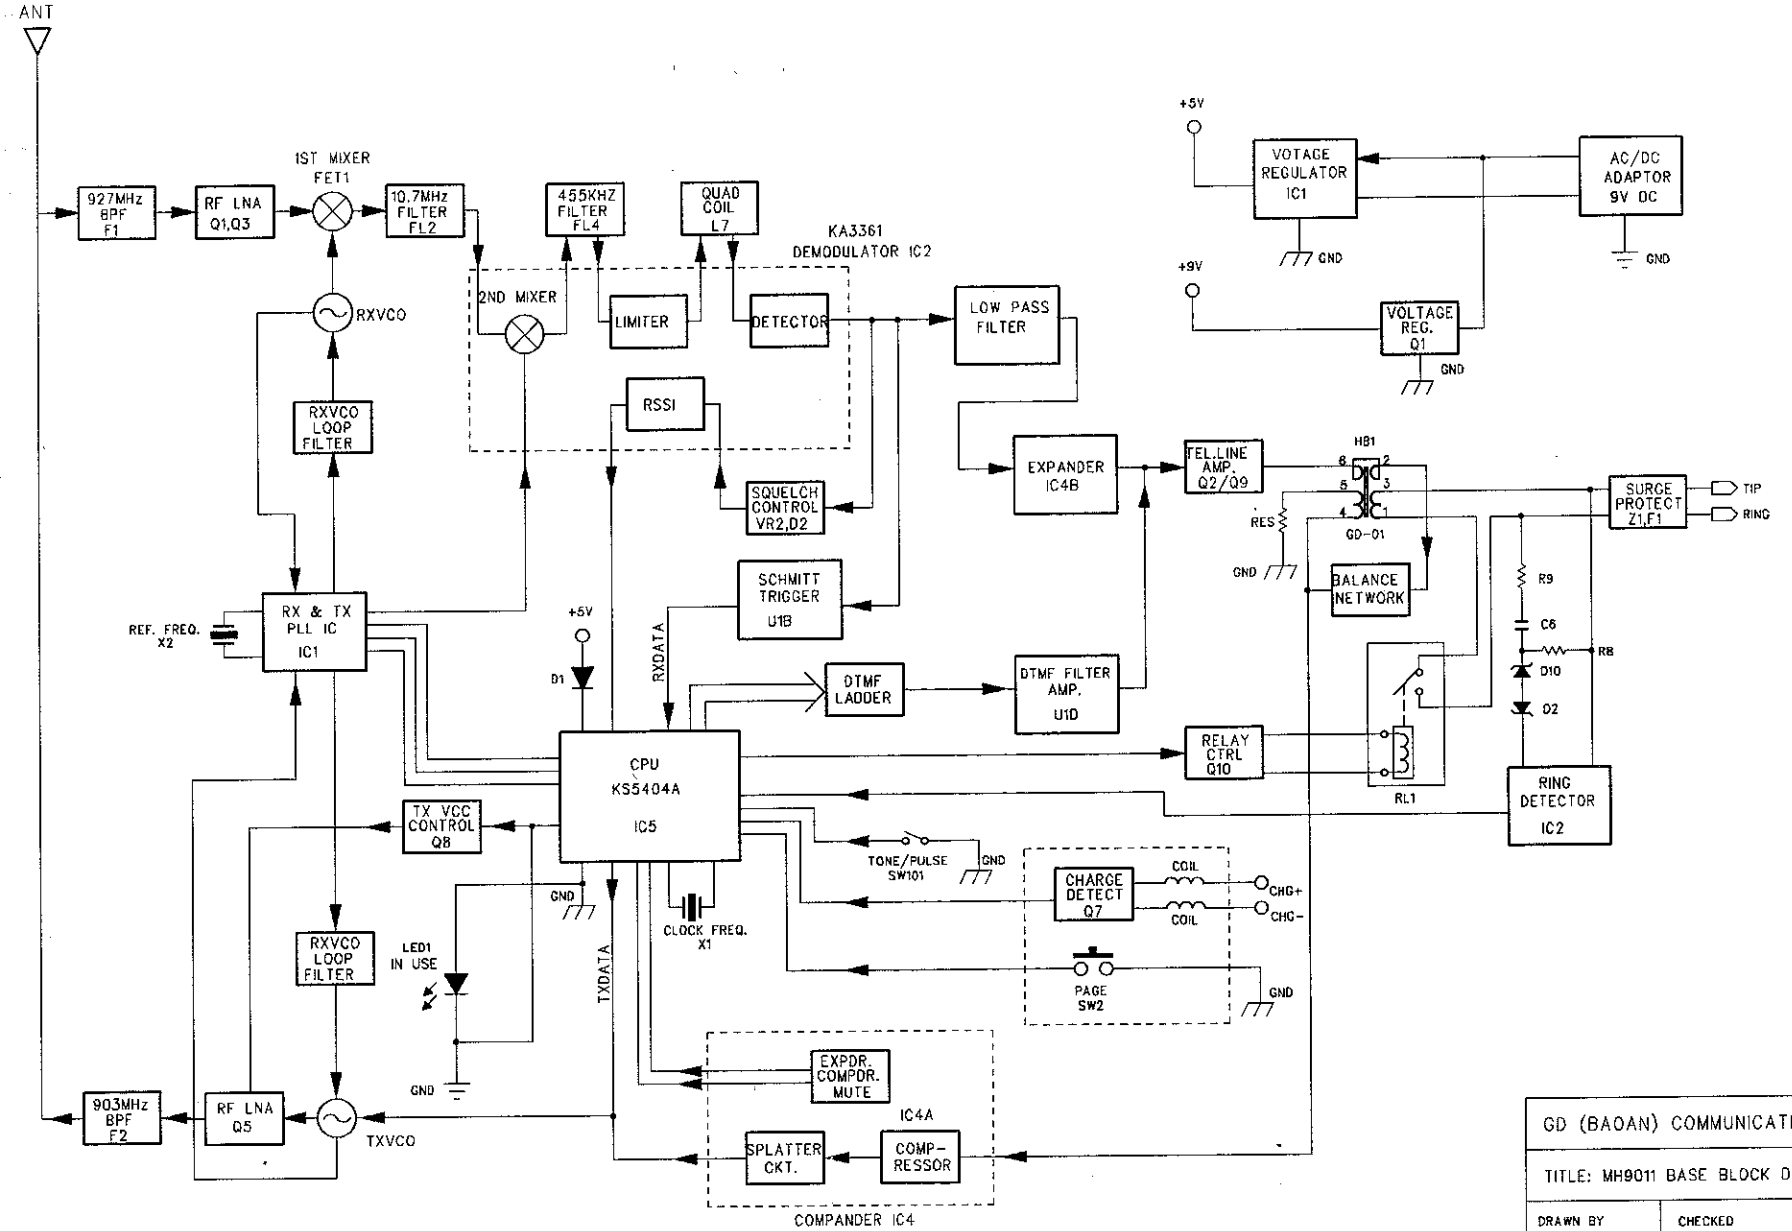

1	2	3	TALK
4	5	6	MEMO
7	8	9	
TONE *	0	#	FLASH
REDIAL	PAUSE	TONE	SCAN

KEYBOARD CONTROL

GD (BAGAN) COMMUNICATION CO.,LTD.

TITLE: MH9011 HANDSET BLOCK DIAGRAM

DRAWN	CHECKED	APPROVED
DAN CORONIA		
DATE : 1/8/99	PAGE: 1o11	REV-01

6 5 4 3 2 1

D
C
B
A

D
C
B
A

GD (BAOAN) COMMUNICATION CO.,LTD.		
TITLE: MH0011 BASE BLOCK DIAGRAM		
DRAWN BY	CHECKED	APPROVED
DAN CORONIA		
DATE : 1/8/99	PAGE: 1of1	REV-01