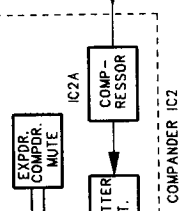

1 2 3 4 5 6

GD (BAOAN) COMMUNICATION CO.,LTD.			
TITLE: MH9008 HANDSET BLOCK DIAGRAM			
DRAWN	CHECKED	APPROVED	
DAN CORDINA			
DATE : 1/30/99	PAGE: 16/1	REV-01	

1	2	3	TALK
4	5	6	MEMO
7	8	9	FLASH
0	#	SCAN	
REDIAL	PAUSE	tone	

KEYBOARD CONTROL

COMPANDER IC2