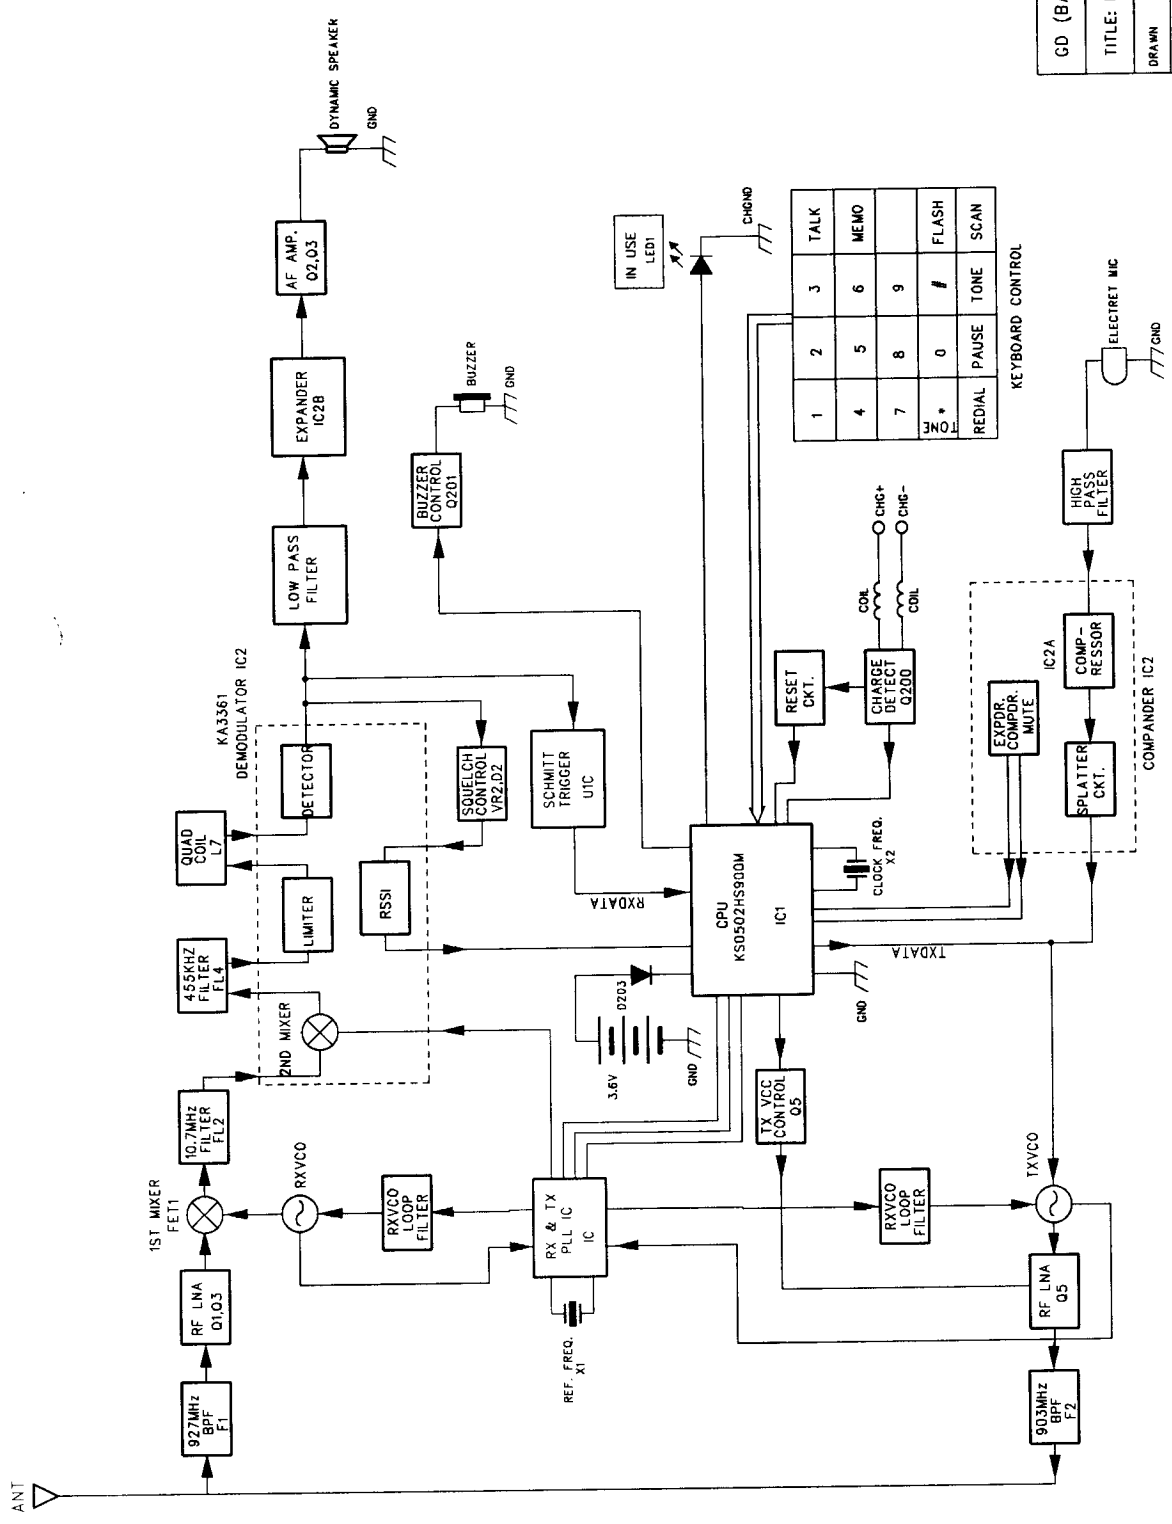

1 2 3 4 5 6

GD (BAOAN) COMMUNICATION CO.,LTD.			
TITLE: MH9008 HANDSET BLOCK DIAGRAM			
DRAWN	CHECKED	APPROVED	
DAN CORDINA			
DATE : 1/30/99	PAGE: 16/1	REV-01	

1	2	3	TALK
4	5	6	MEMO
7	8	9	FLASH
0	#	SCAN	
REDIAL	PAUSE	tone	

KEYBOARD CONTROL

COMPANDER IC2