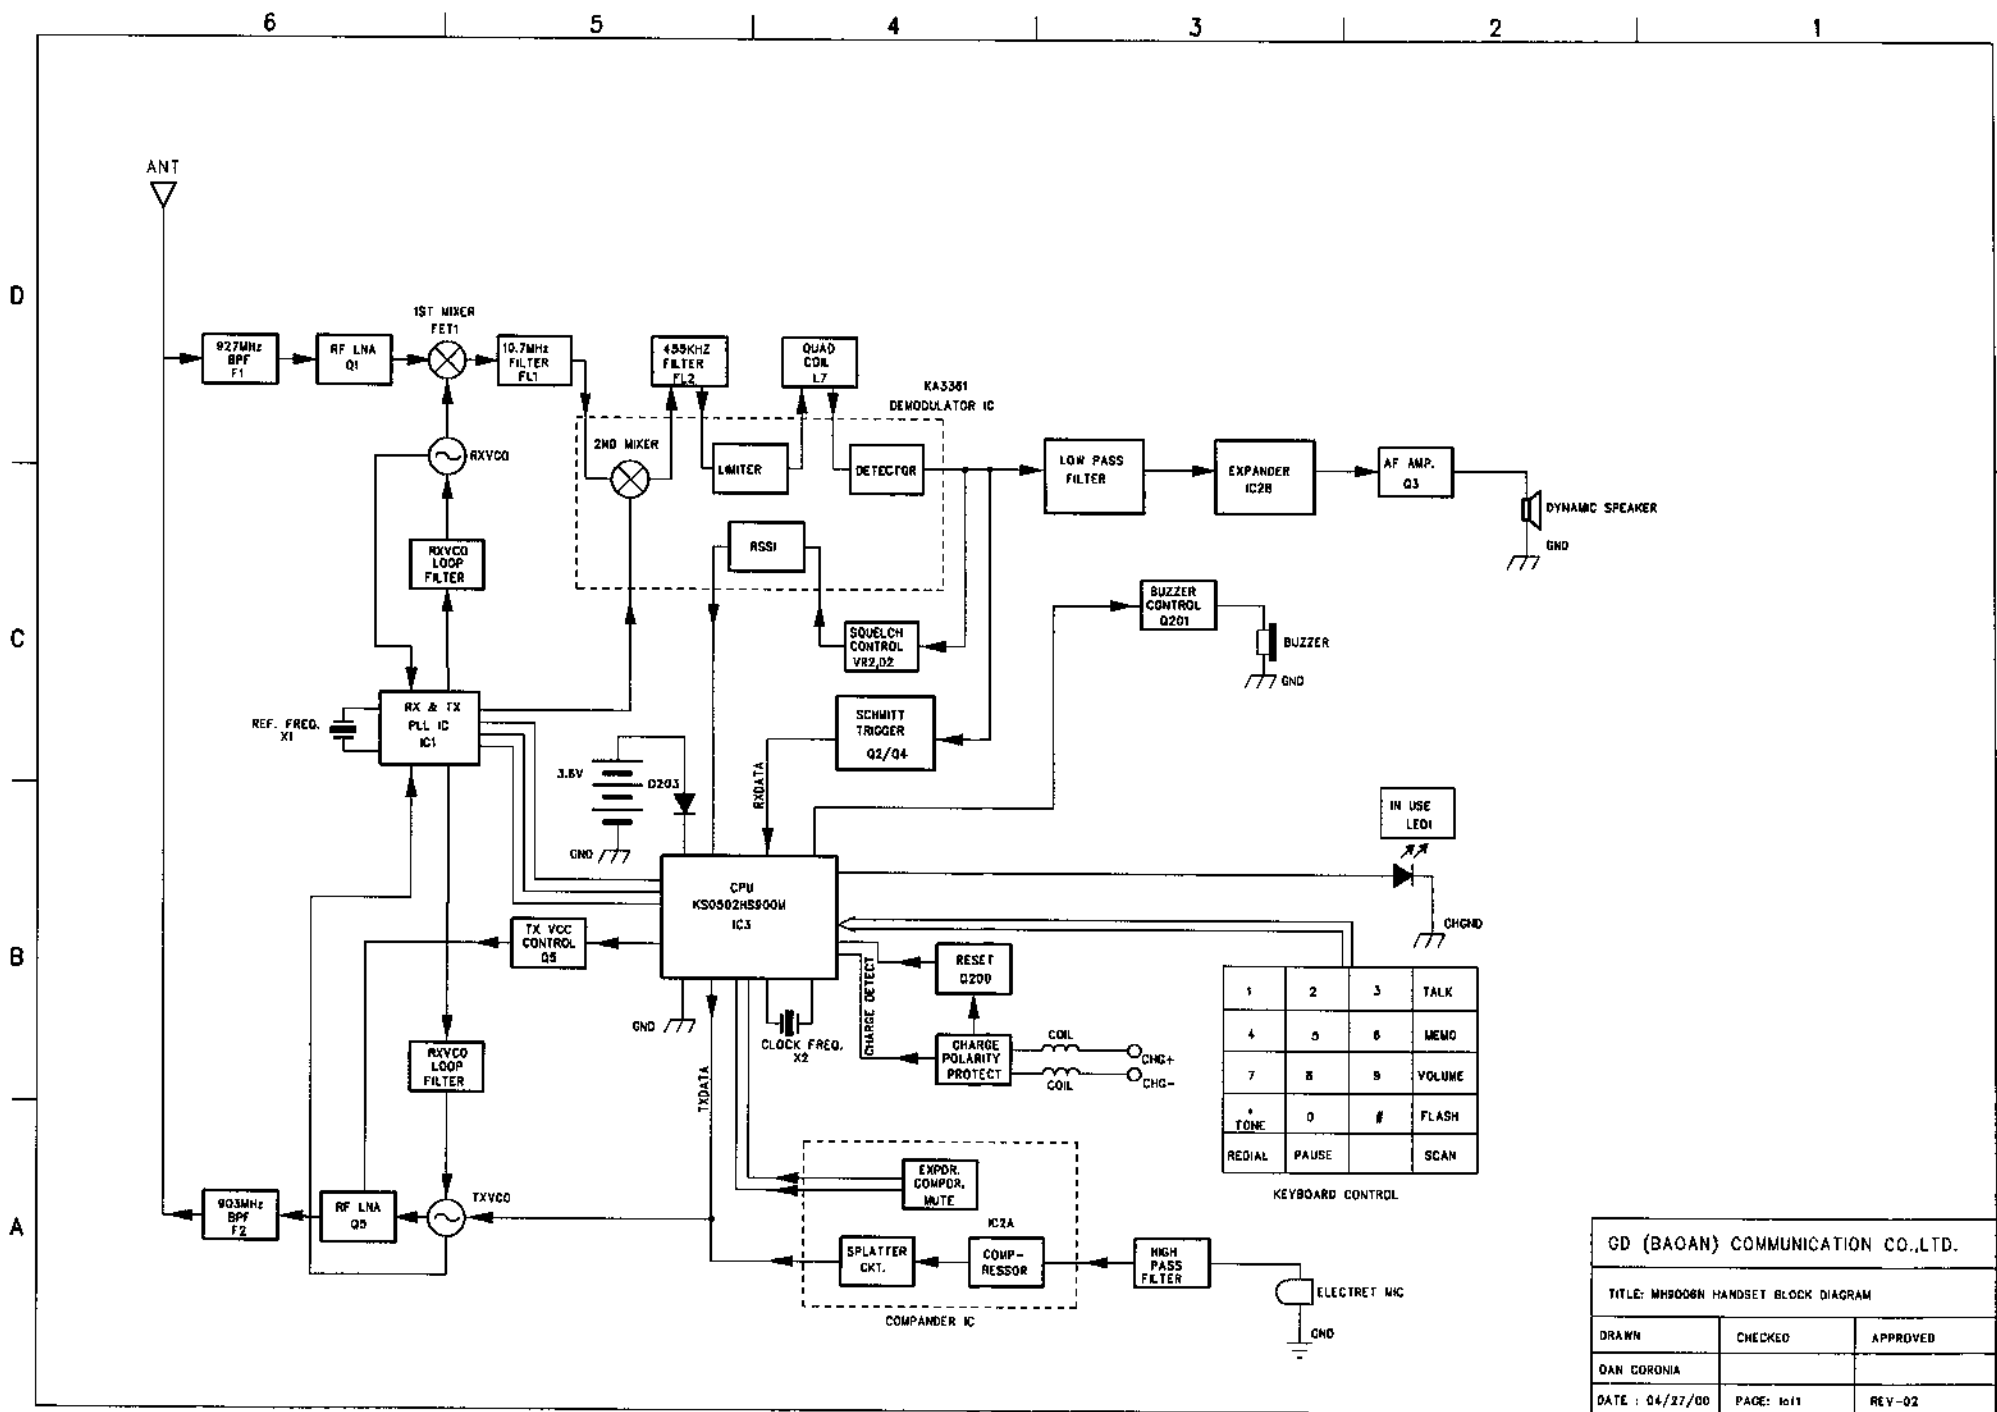

GD (BAOAN) COMMUNICATION CO.,LTD.

TITLE: MH9008N BASE BLOCK DIAGRAM

DRAWN BY	CHECKED	APPROVED
DAN CORONA		
DATE : 4/27/00	PAGE: 1 of 1	REV-0

GD (BAOAN) COMMUNICATION CO.,LTD.

TITLE: MHS006N HANDSET BLOCK DIAGRAM

DRAWN	CHECKED	APPROVED
OAN CORONIA		
DATE : 04/27/00	PAGE: 16/11	REV-02