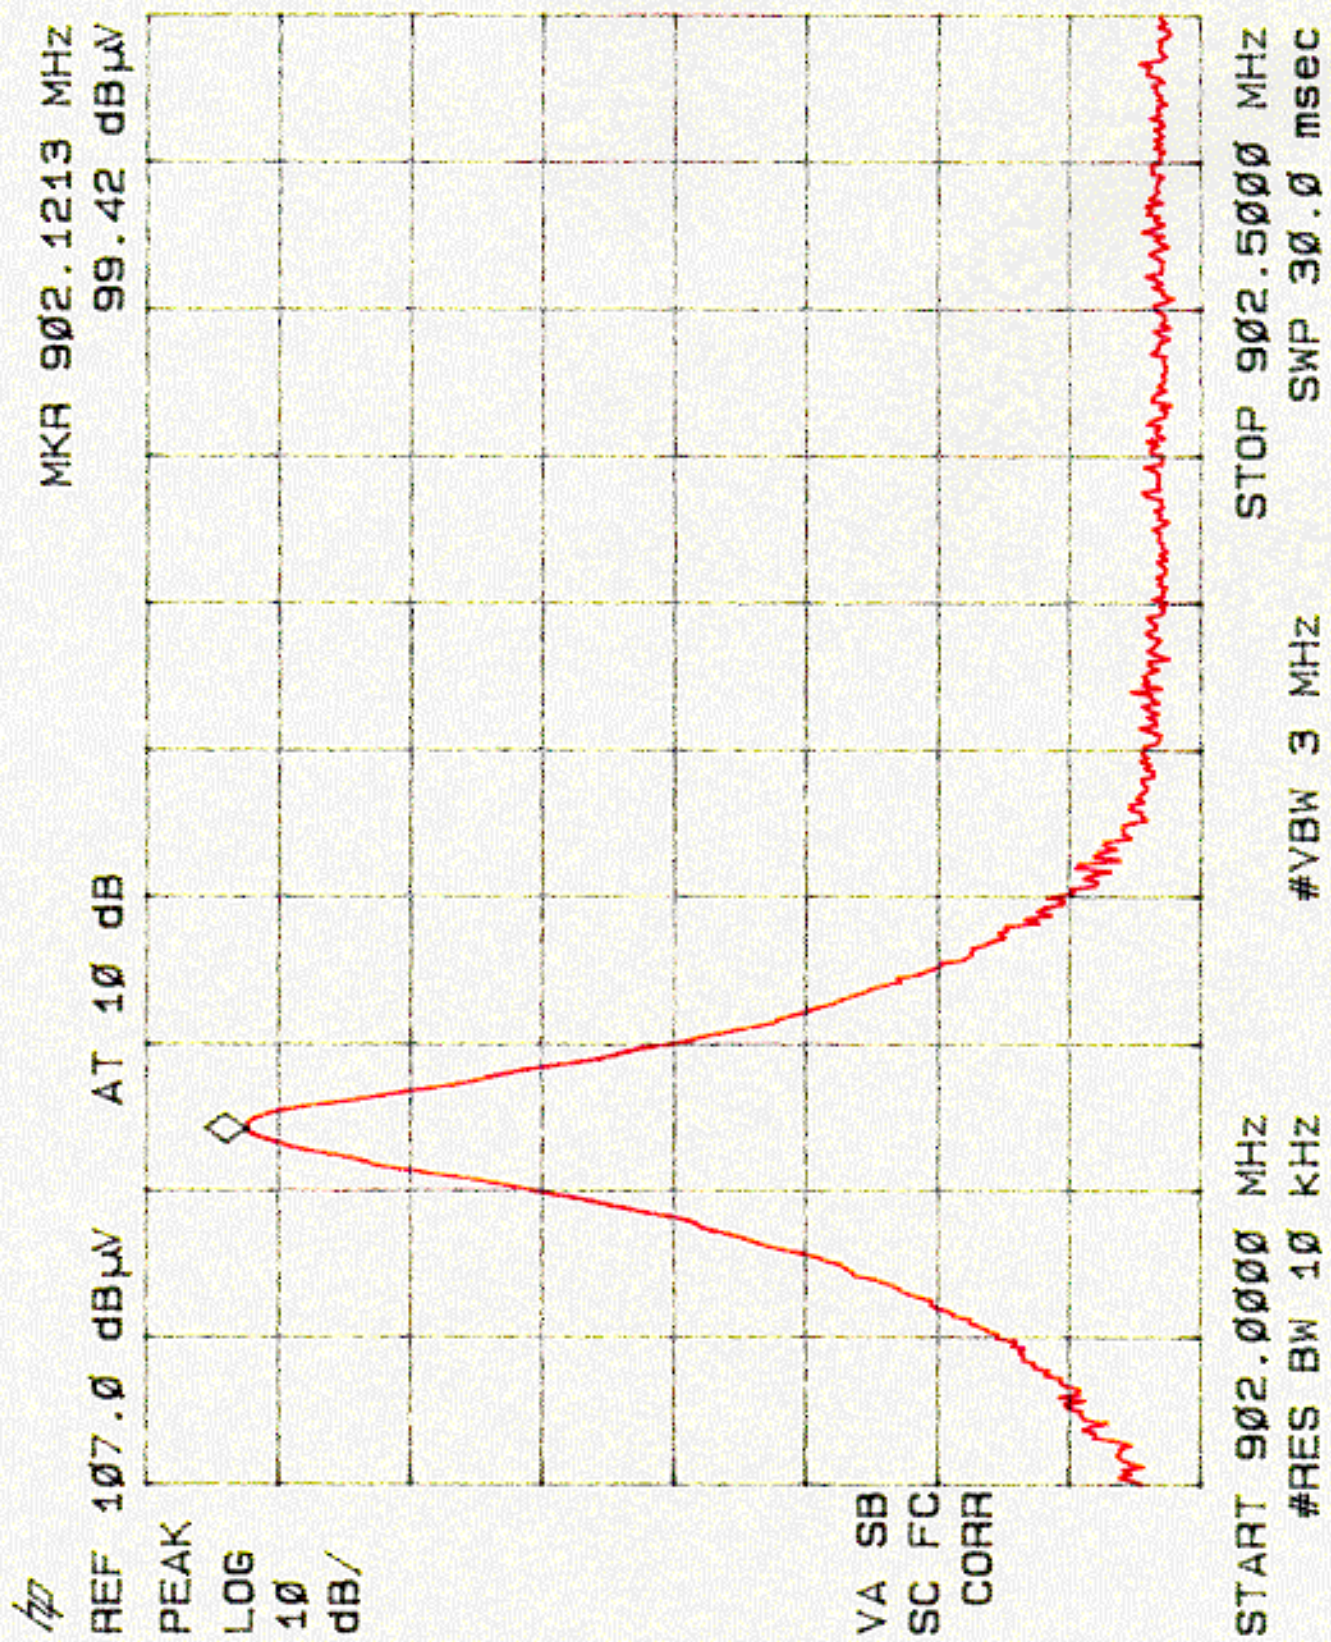

Base Unit, Channel 1

Handset, Channel 40