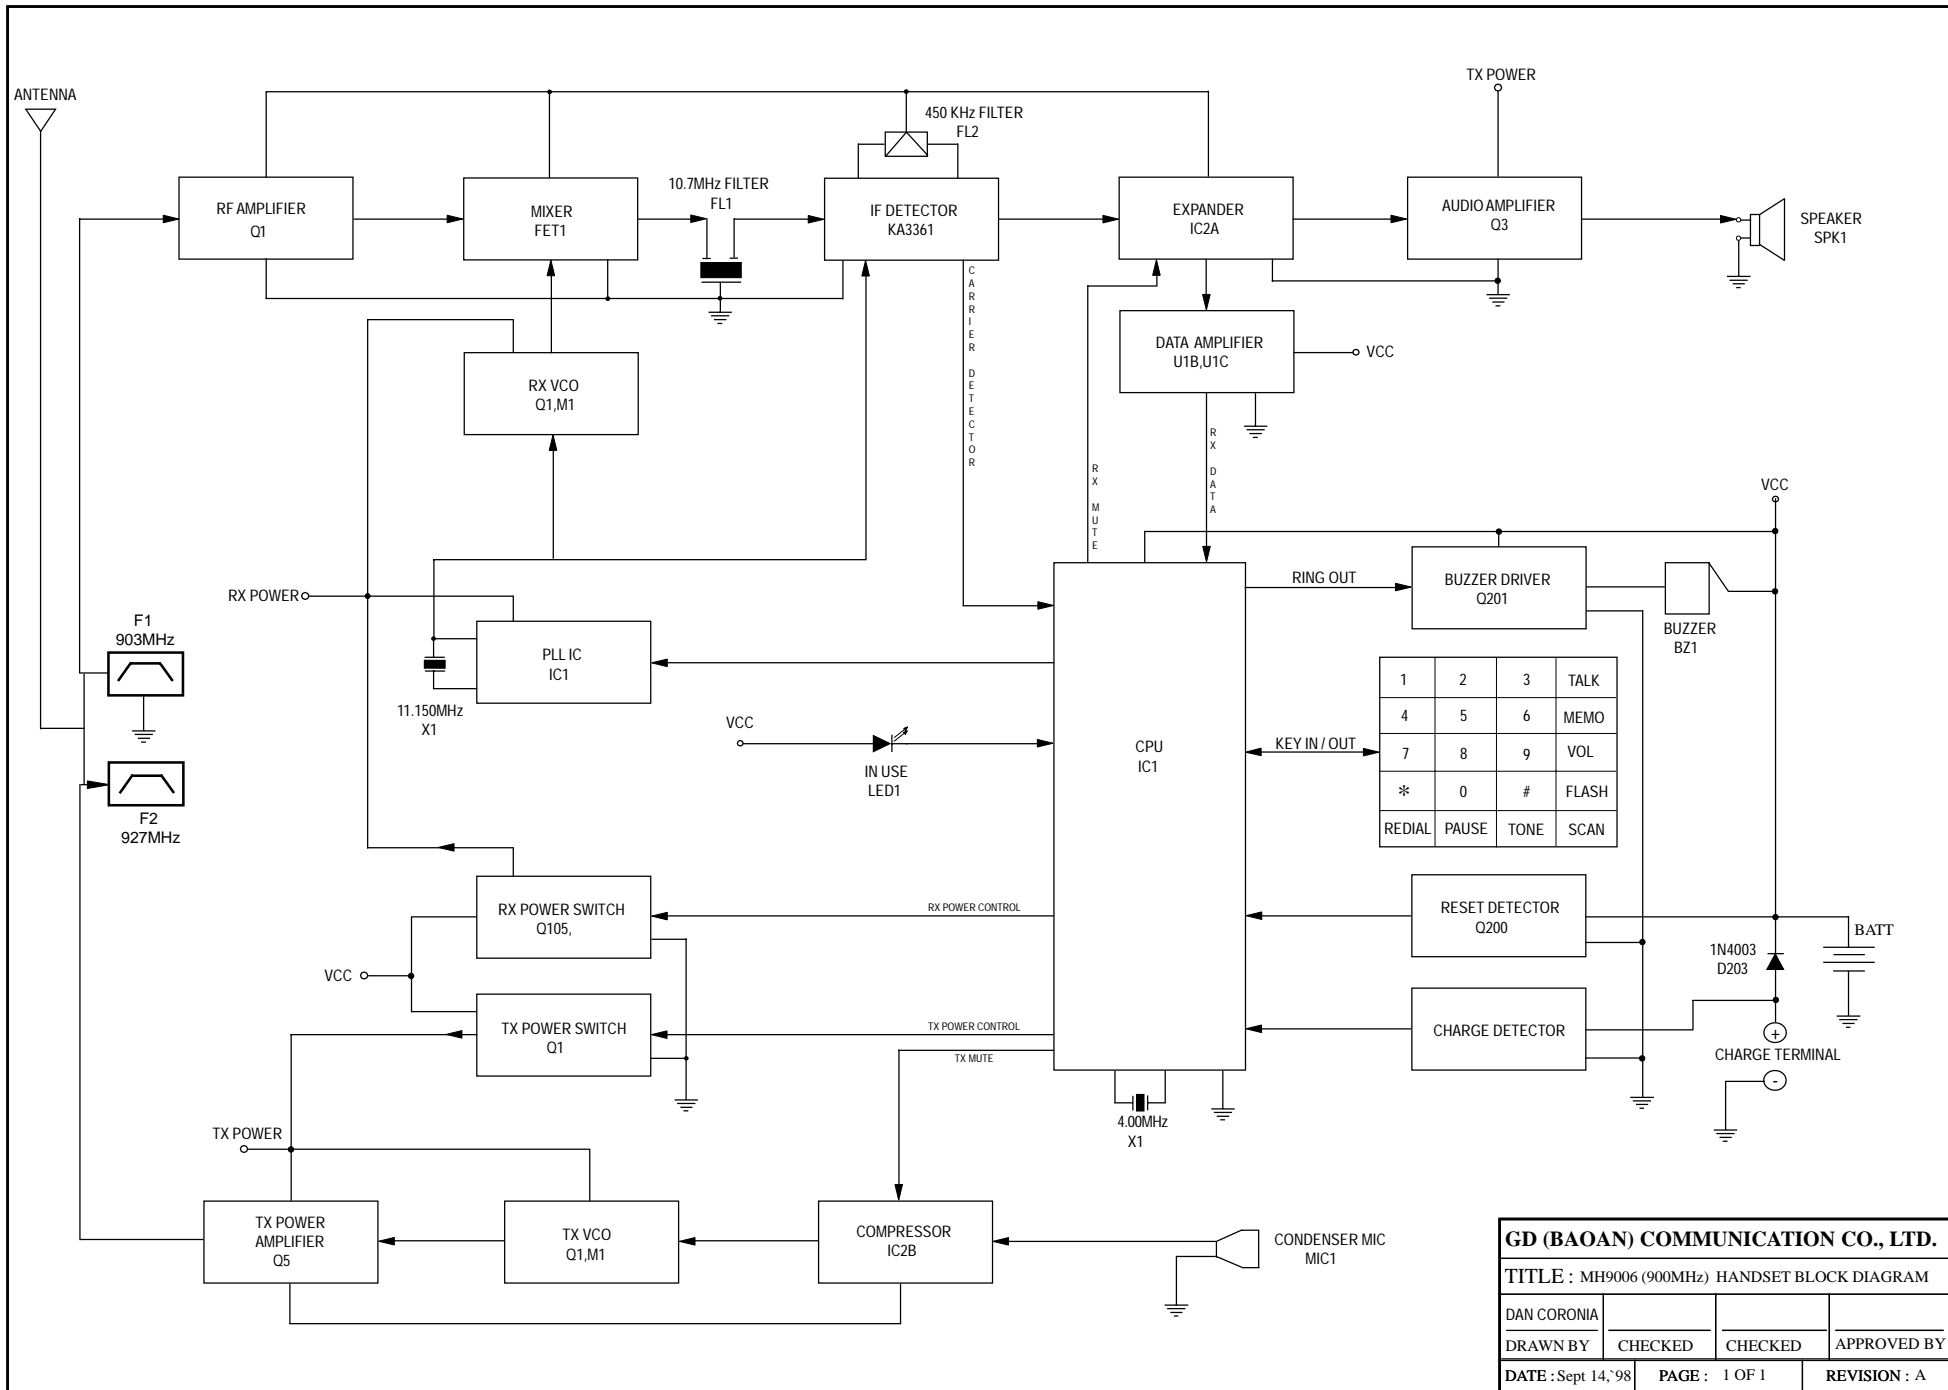

GD (BAOAN) COMMUNICATION CO., LTD.

TITLE : MH9006 (900MHz) BASE BLOCK DIAGRAM

DAN CORONIA			
DRAWN BY	CHECKED BY	CHECKED BY	APPROVED BY

DATE :Sept 14,'98	PAGE : 1 OF 1	REVISION : A
-------------------	---------------	--------------

GD (BAOAN) COMMUNICATION CO., LTD.

TITLE : MH9006 (900MHz) HANDSET BLOCK DIAGRAM

DAN CORONIA			
DRAWN BY	CHECKED	CHECKED	APPROVED BY