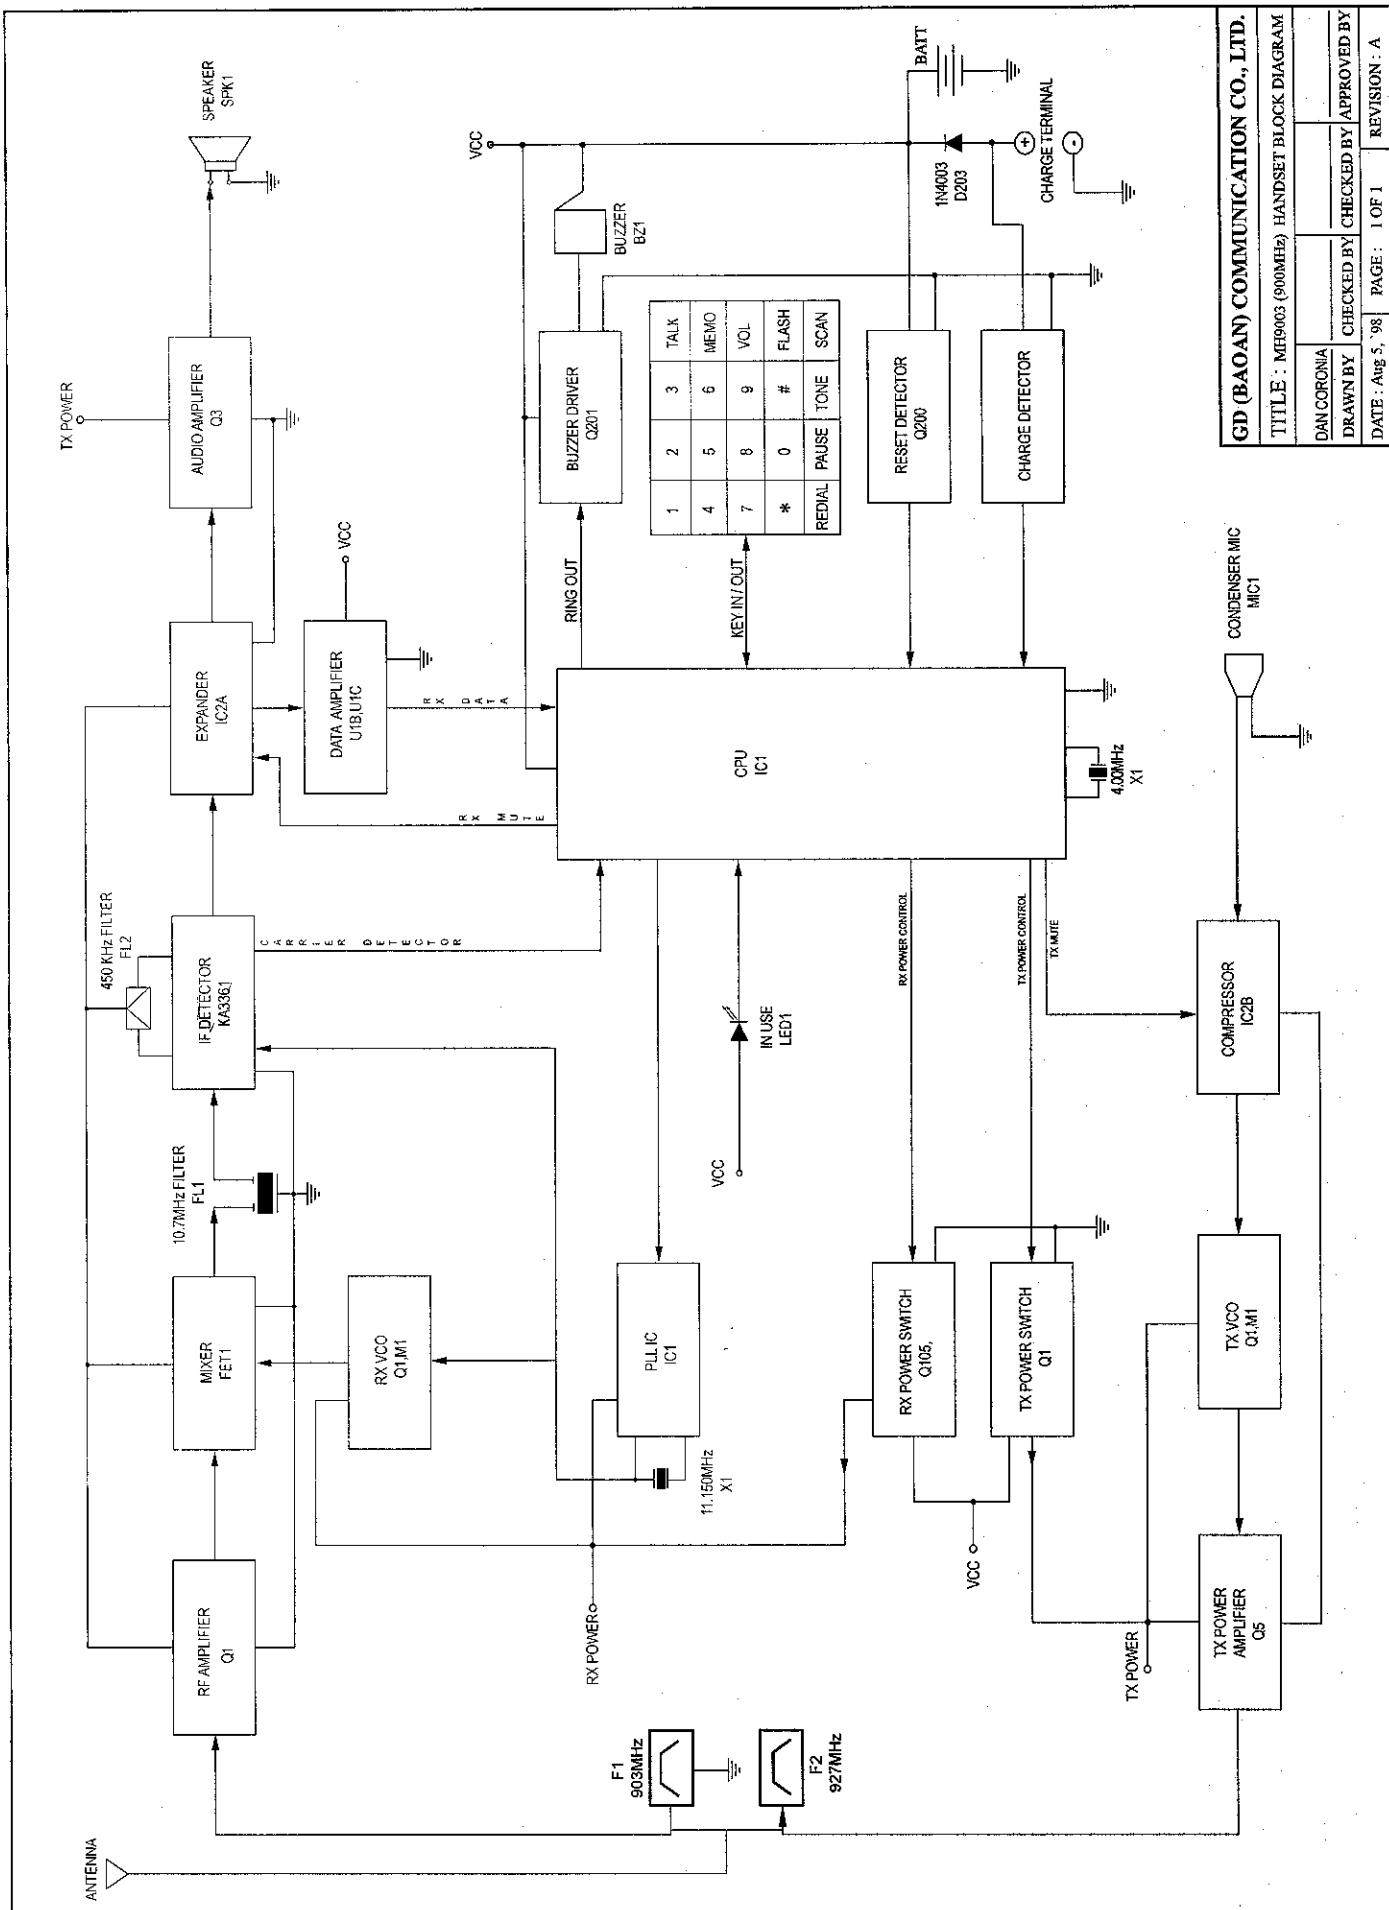

GD (BAOAN) COMMUNICATION CO., LTD.

TITLE : MH9003 (900MHz) BASE BLOCK DIAGRAM

DRAWN BY	CHECKED	APPROVED BY
DAN CORONA		
DRAWN BY	CHECKED	APPROVED BY
DATE : Aug. 5, '98	PAGE : 1 OF 1	REVISION : A

1	2	3	TALK
4	5	6	MEMO
7	8	9	VOL
*	0	#	FLASH
REDIAL	PAUSE	tone	SCAN

GD (BAOAN) COMMUNICATION CO., LTD.
 TITLE : ME9003 (900MHz) HANDSET BLOCK DIAGRAM
 DRAWN BY : DAN CORONIA
 CHECKED BY :
 DATE : Aug 5, '98
 PAGE : 1 OF 1
 REVISION : A