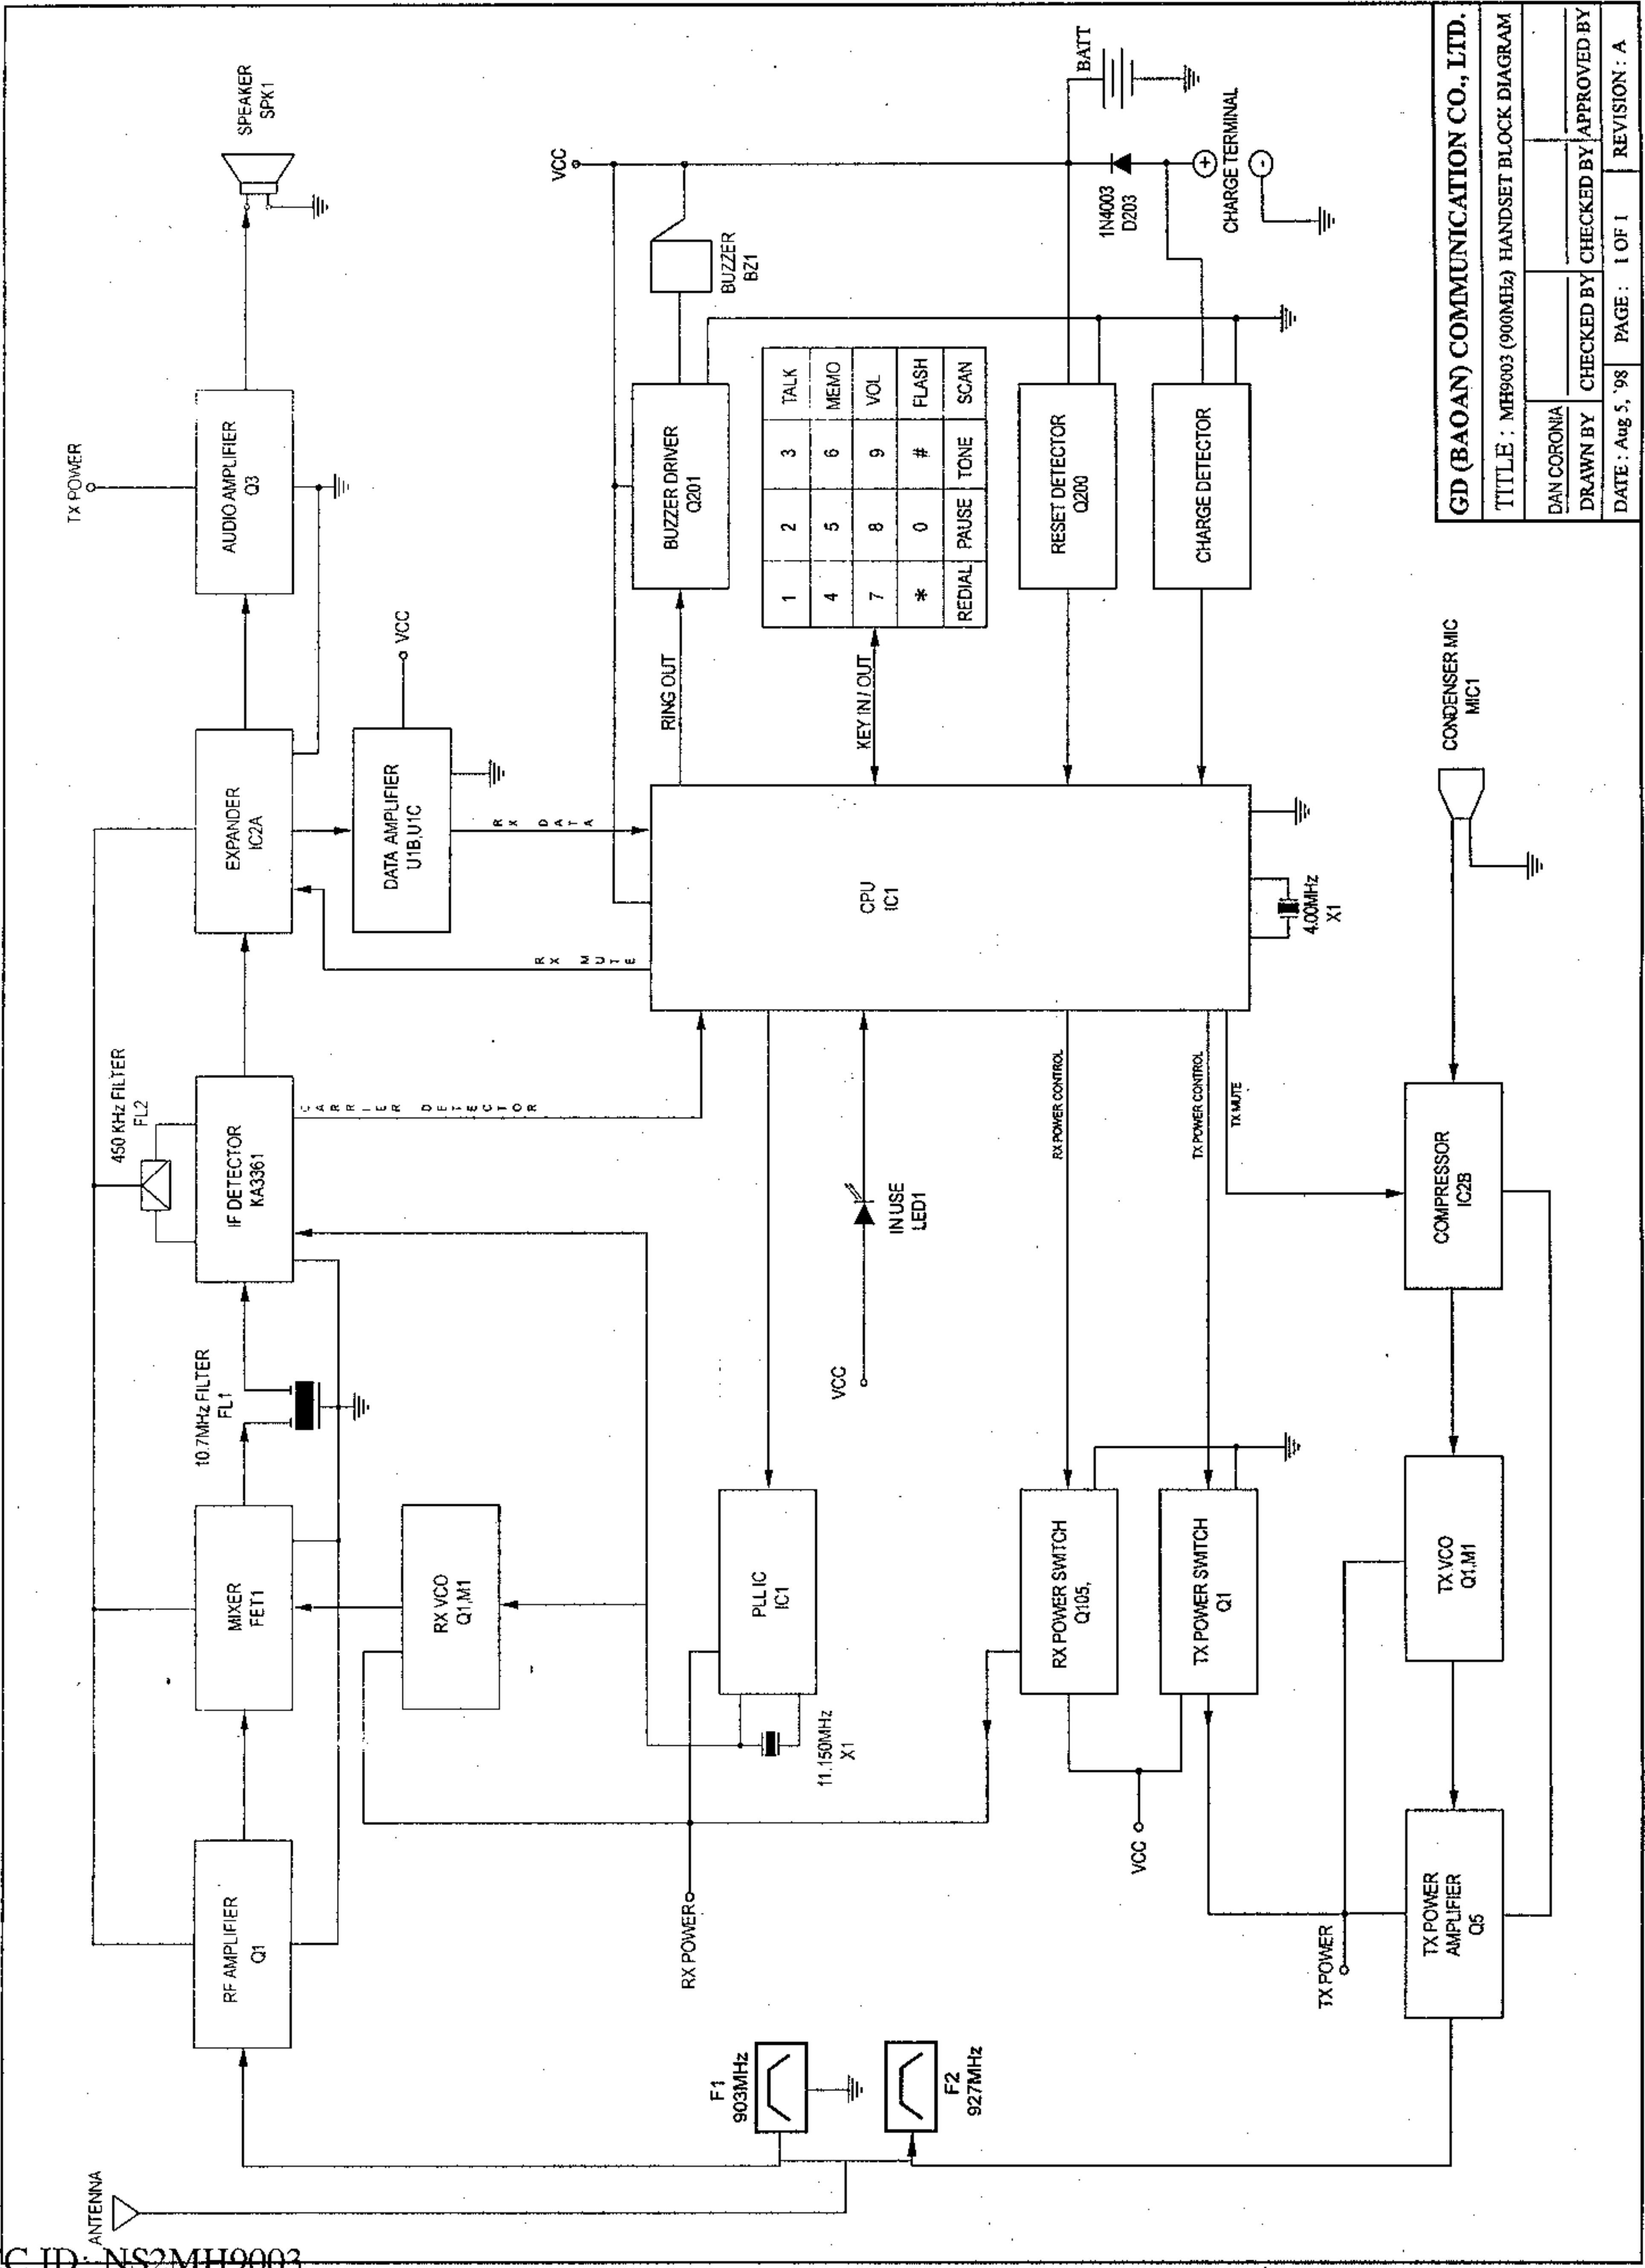

GD (BAOAN) COMMUNICATION CO., LTD.			
TITLE : MH9003 (900MHz) BASE BLOCK DIAGRAM			
DAN CORONIA	CHECKED	CHECKED	APPROVED BY
DRAWN BY	CHECKED	CHECKED	APPROVED BY
DATE : Aug. 5, '98	PAGE : 1 OF 1	REVISION : A	

1	2	3	TALK
4	5	6	MEMO
7	8	9	VOL
*	0	#	FLASH
REDIAL	PAUSE	TO NE	SCAN

GD (BAOAN) COMMUNICATION CO., LTD.
 TITLE : MH9003 (900MHz) HANDSET BLOCK DIAGRAM
 DAN CORONIA
 DRAWN BY : _____ CHECKED BY : _____ APPROVED BY : _____
 DATE : Aug 5, '98 PAGE : 1 OF 1 REVISION : A