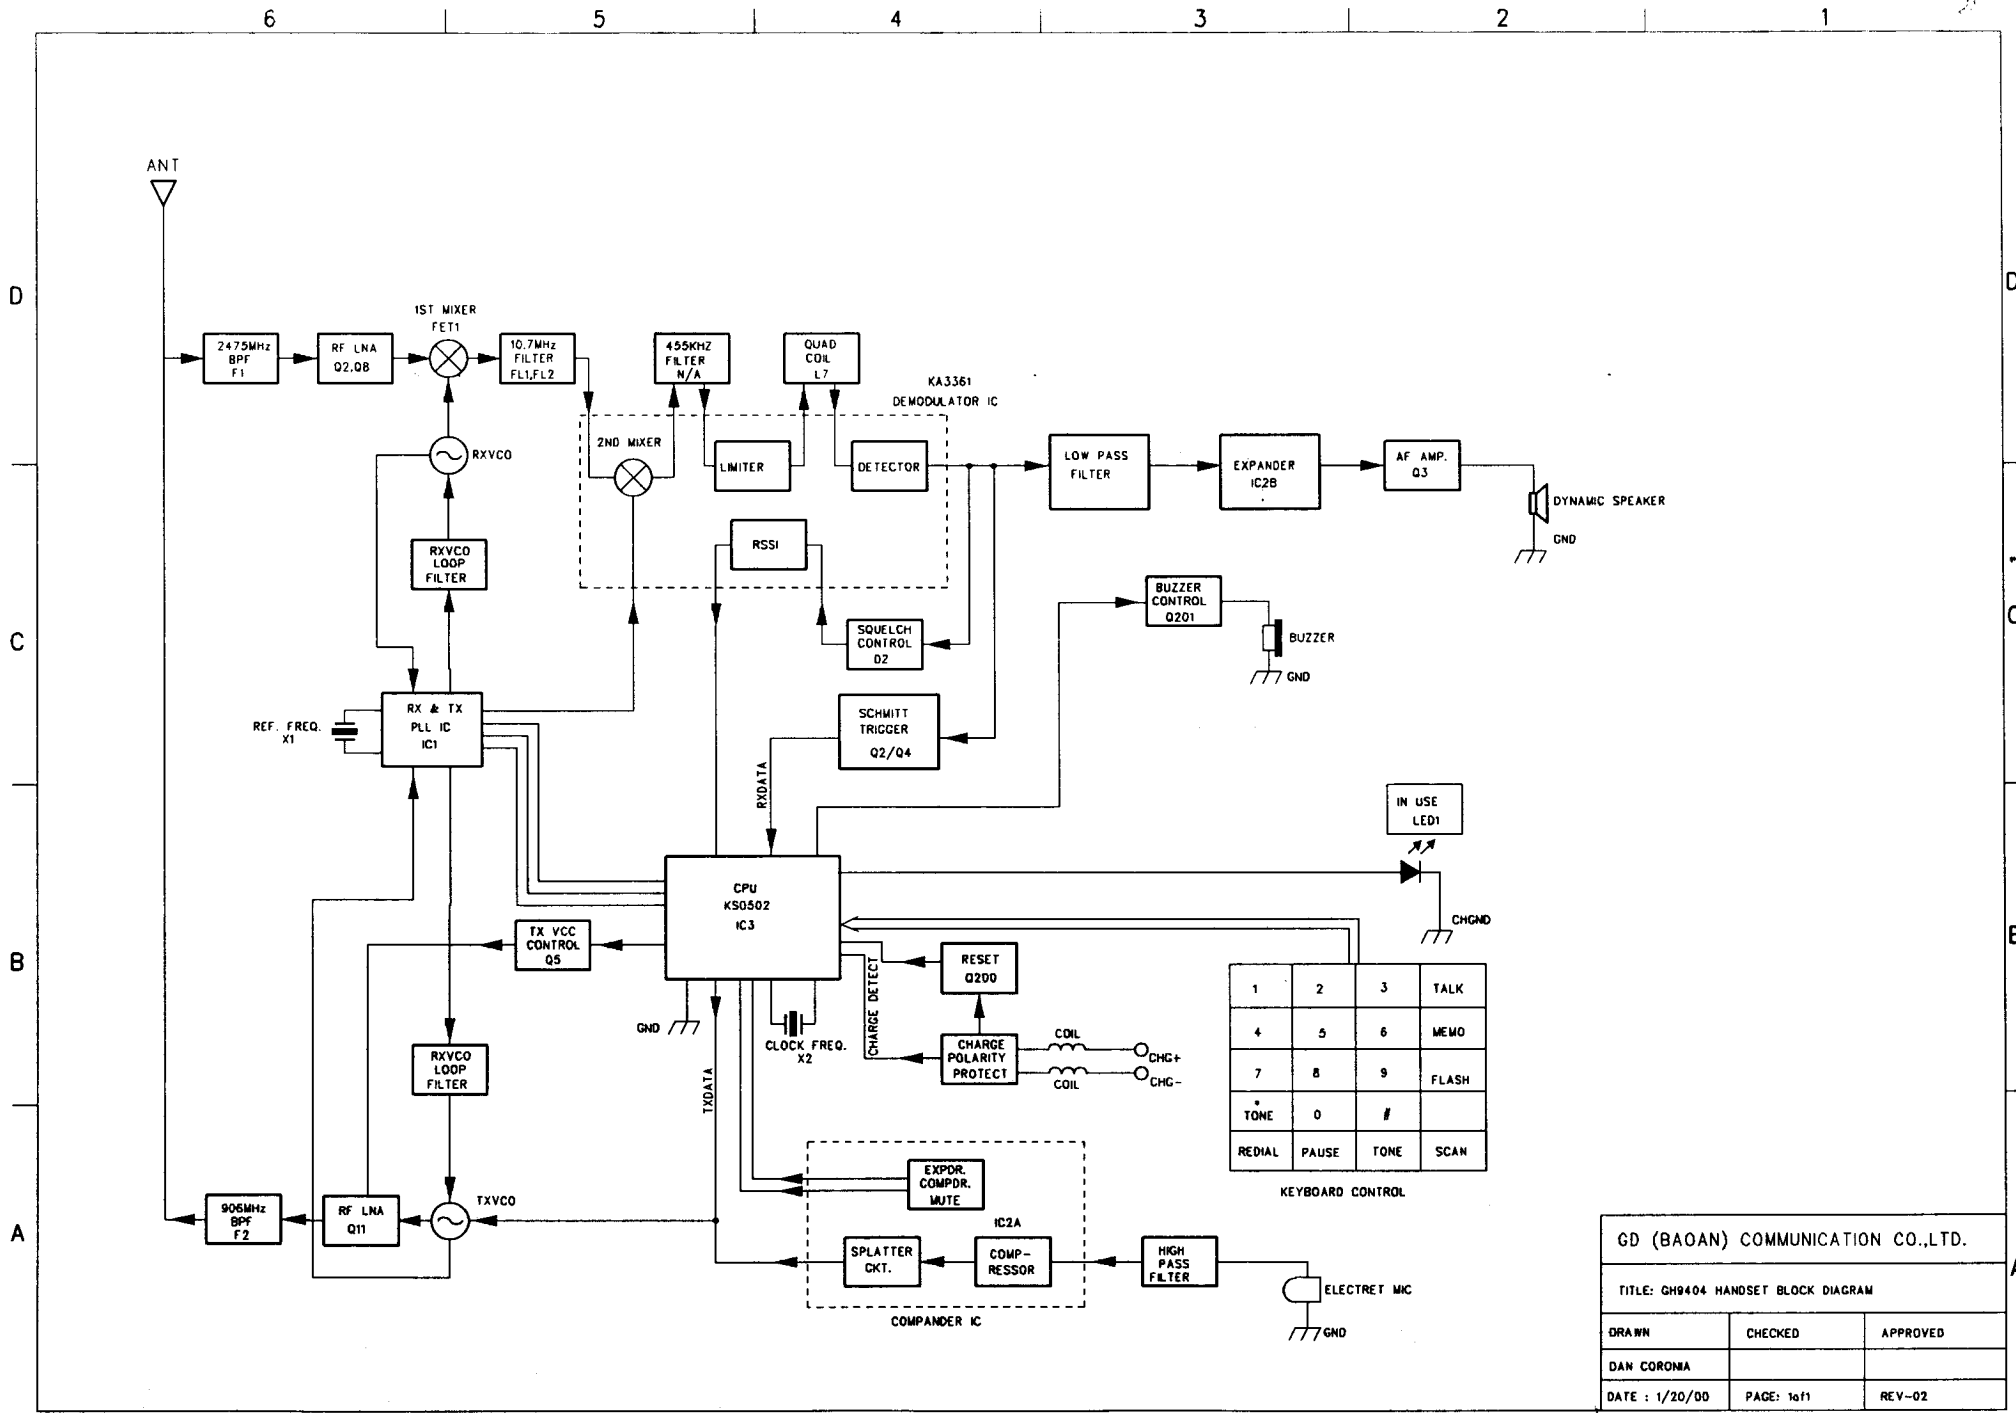

GD (BAOAN) COMMUNICATION CO.,LTD.		
TITLE: GH9404 BASE BLOCK DIAGRAM		
DRAWN BY	CHECKED	APPROVED
DAN CORONA		
DATE : 1/21/00	PAGE: 1 of 11	REV-02

GD (BAOAN) COMMUNICATION CO.,LTD.

TITLE: GH9404 HANDSET BLOCK DIAGRAM

DRAWN	CHECKED	APPROVED
DAN CORONA		
DATE : 1/20/00	PAGE: 1 of 1	REV-02