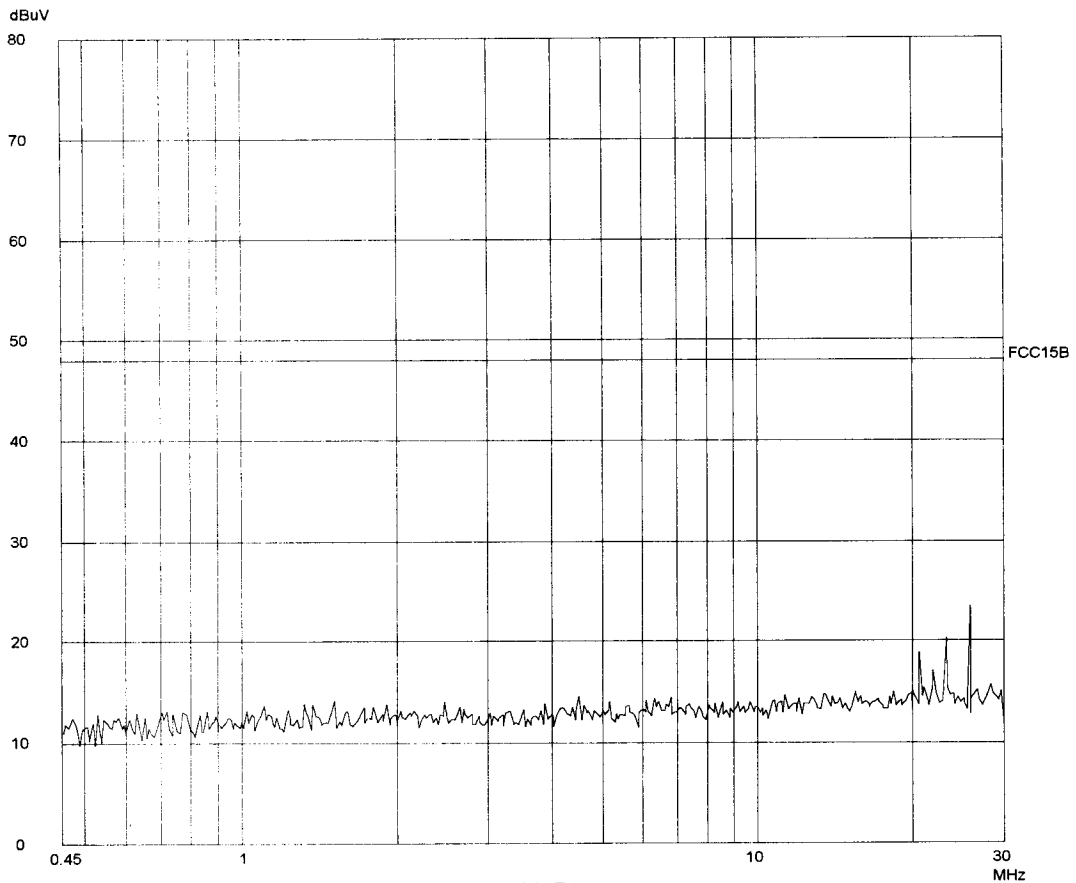

Final Measurement: x QP  
Meas Time: 1 s  
Subranges: 16  
Acc Margin: 20dB

Transducer No.	Start	Stop	Name
21	9k	30M	EW0698

Ctrl No.: N/A