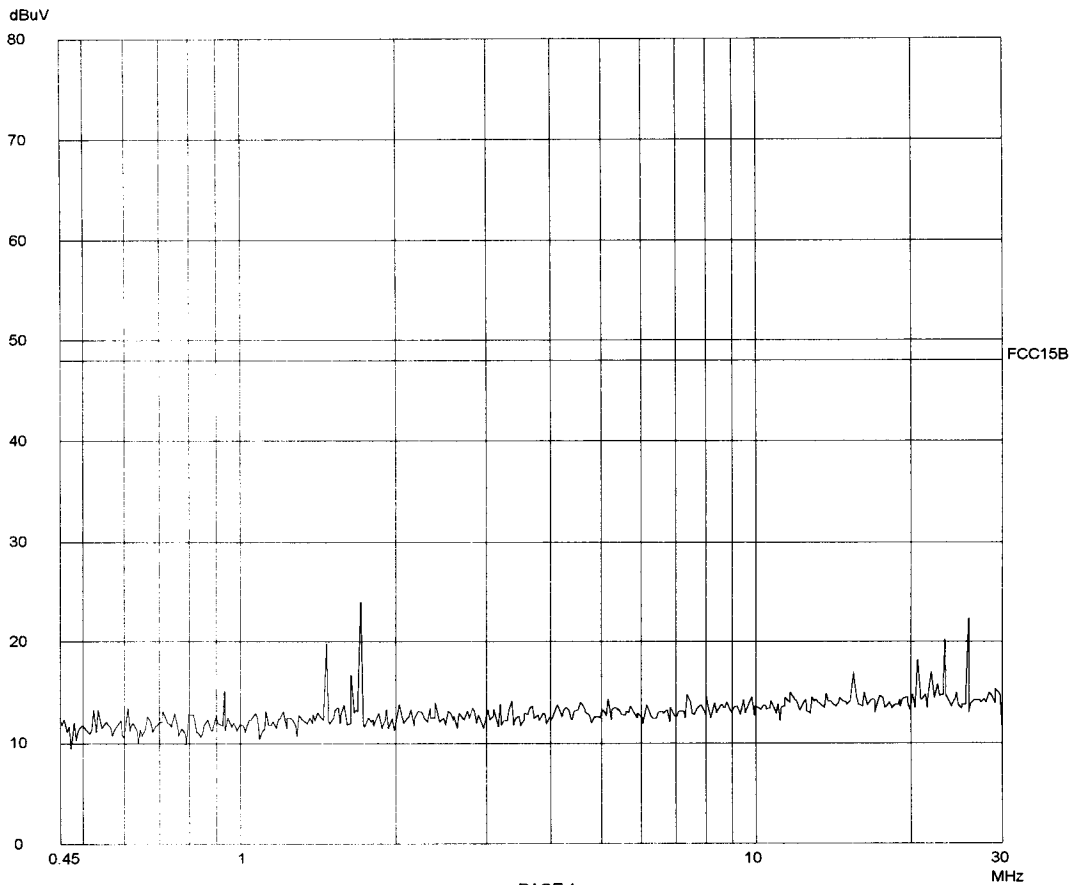

Intertek Testing Services

ETL SEMKO

Standby Mode

Report No.: 0002342

Tested By: Hong, Report No.: 0002342

Scan Settings (1 Range)

Frequencies			Receiver Settings					
Start	Stop	Step	IF BW	Detector	M-Time	Atten	Preamp	OpRge
450k	30M	5k	10k	PK	20ms	AUTO	LN	OFF 60dB

Final Measurement: x QP

Meas Time: 1 s
Subranges: 16
Acc Margin: 20dB

Transducer No.	Start	Stop	Name
21	9k	30M	EW0698

PAGE 1

Ctrl No.: N/A