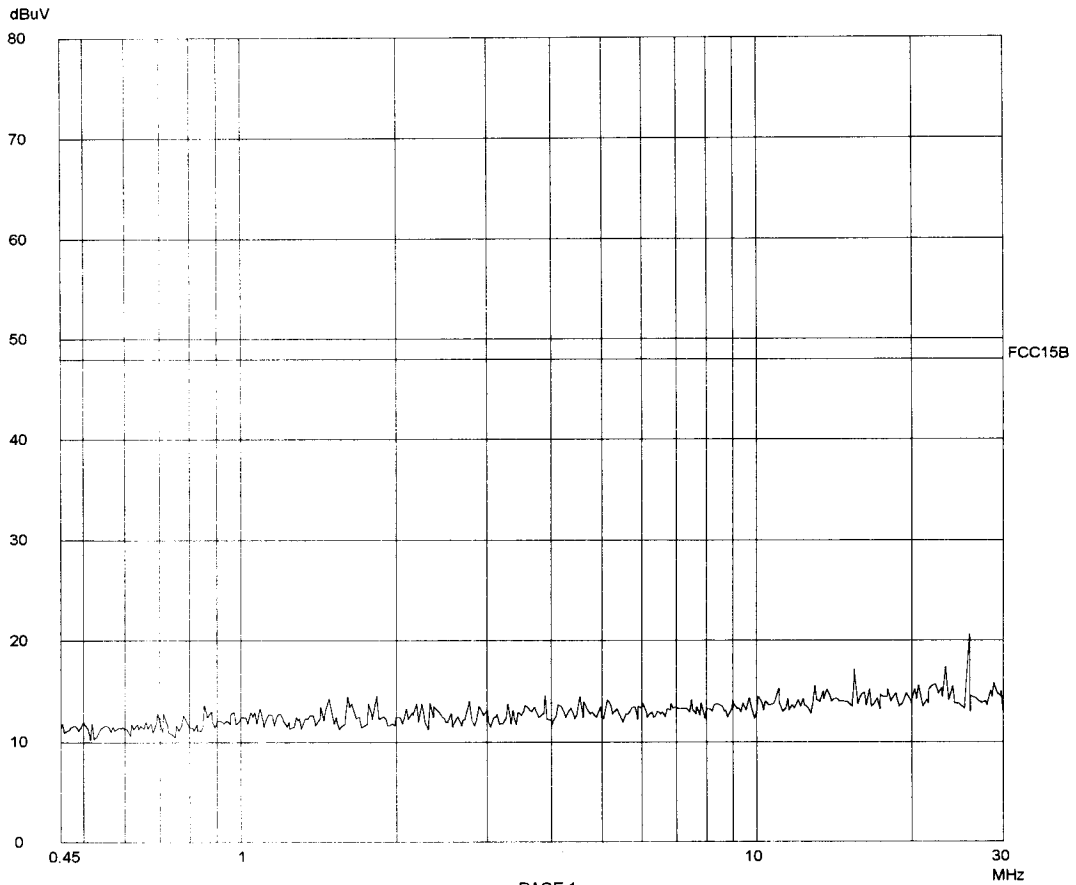

Intertek Testing Services

ETL SEMKO

Transmet Mode

Report No.: 0002342

Tested By: Hong, Report No.: 0002342

Scan Settings (1 Range)

----- Frequencies ----- |----- Receiver Settings -----|

Start	Stop	Step	IF BW	Detector	M-Time	Atten	Preamp	OpRge
450k	30M	5k	10k	PK	20ms	AUTO	LN OFF	60dB

Final Measurement: x QP

Meas Time: 1 s
Subranges: 16
Acc Margin: 20dB

Transducer No.	Start	Stop	Name
21	9k	30M	EW0698

Ctrl No.: N/A