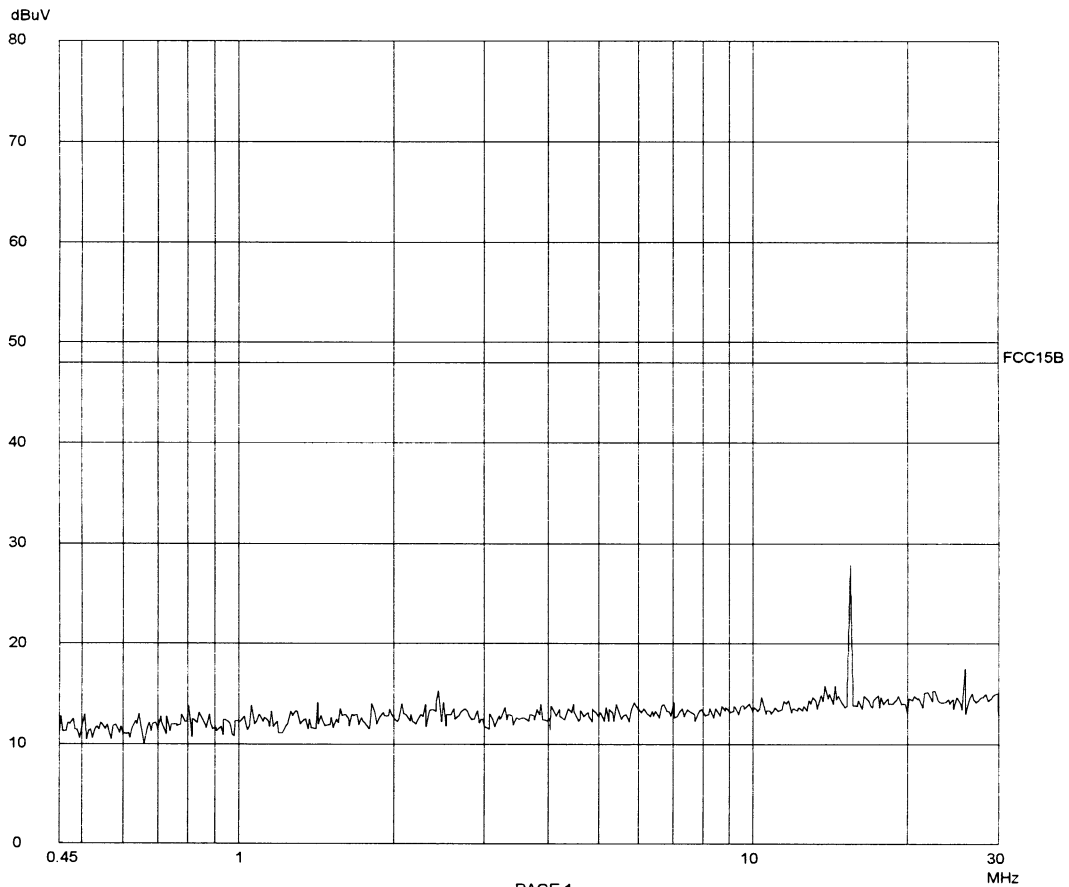

Intertek Testing Services

ETL SEMKO

Report No.: 9912701

Tested By: Hong, Report No.: 9912701

Scan Settings (1 Range)

Frequencies			Receiver Settings					
Start	Stop	Step	IF BW	Detector	M-Time	Atten	Preamp	OpRge
450k	30M	5k	10k	PK	20ms	AUTO	LN OFF	60dB

Final Measurement: x QP
Meas Time: 1 s
Subranges: 16
Acc Margin: 20dB

Transducer No.	Start	Stop	Name
21	9k	30M	EW0698

PAGE 1

Ctrl No.: N/A

Intertek Testing Services

ETL SEMKO

Report No.: 9912701

Tested By: Hong, Report No.: 9912701