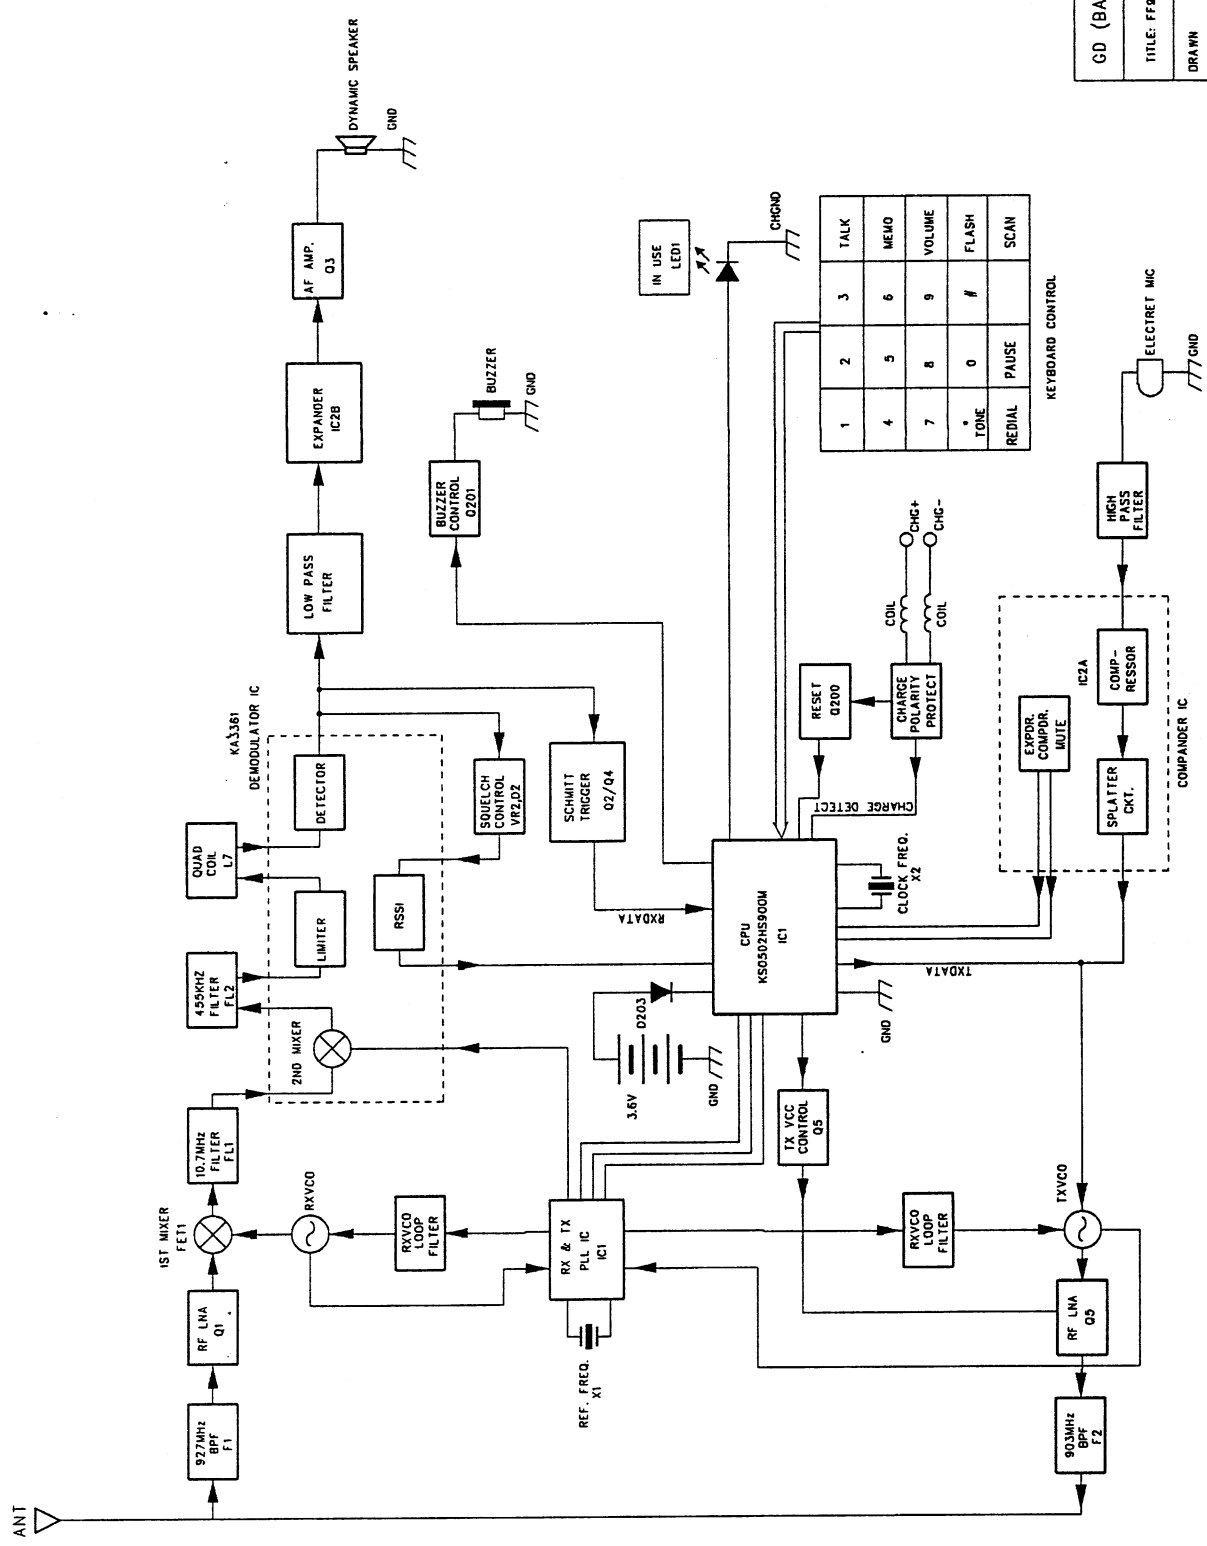

1 2 3 4 5 6

GD (BADAN) COMMUNICATION CO.,LTD.			
TITLE: FF90XXX BASE BLOCK DIAGRAM			
DRAWN BY	CHECKED	APPROVED	
DAN CORONIA			
DATE : 12/1/99	PAGE: 1e11	REV-0	

6 5 4 3 2 1

GD (BAOAN) COMMUNICATION CO.,LTD.
 TITLE: FF90XXX HANDSET BLOCK DIAGRAM
 DRAWN: DAN CORONIA
 DATE: 12/1/99
 PAGE: 1a11
 REV: 0a

1	2	3	TALK
4	5	6	MEMO
7	8	9	VOLUME
*	0	#	FLASH
RECALL	PAUSE	SCAN	