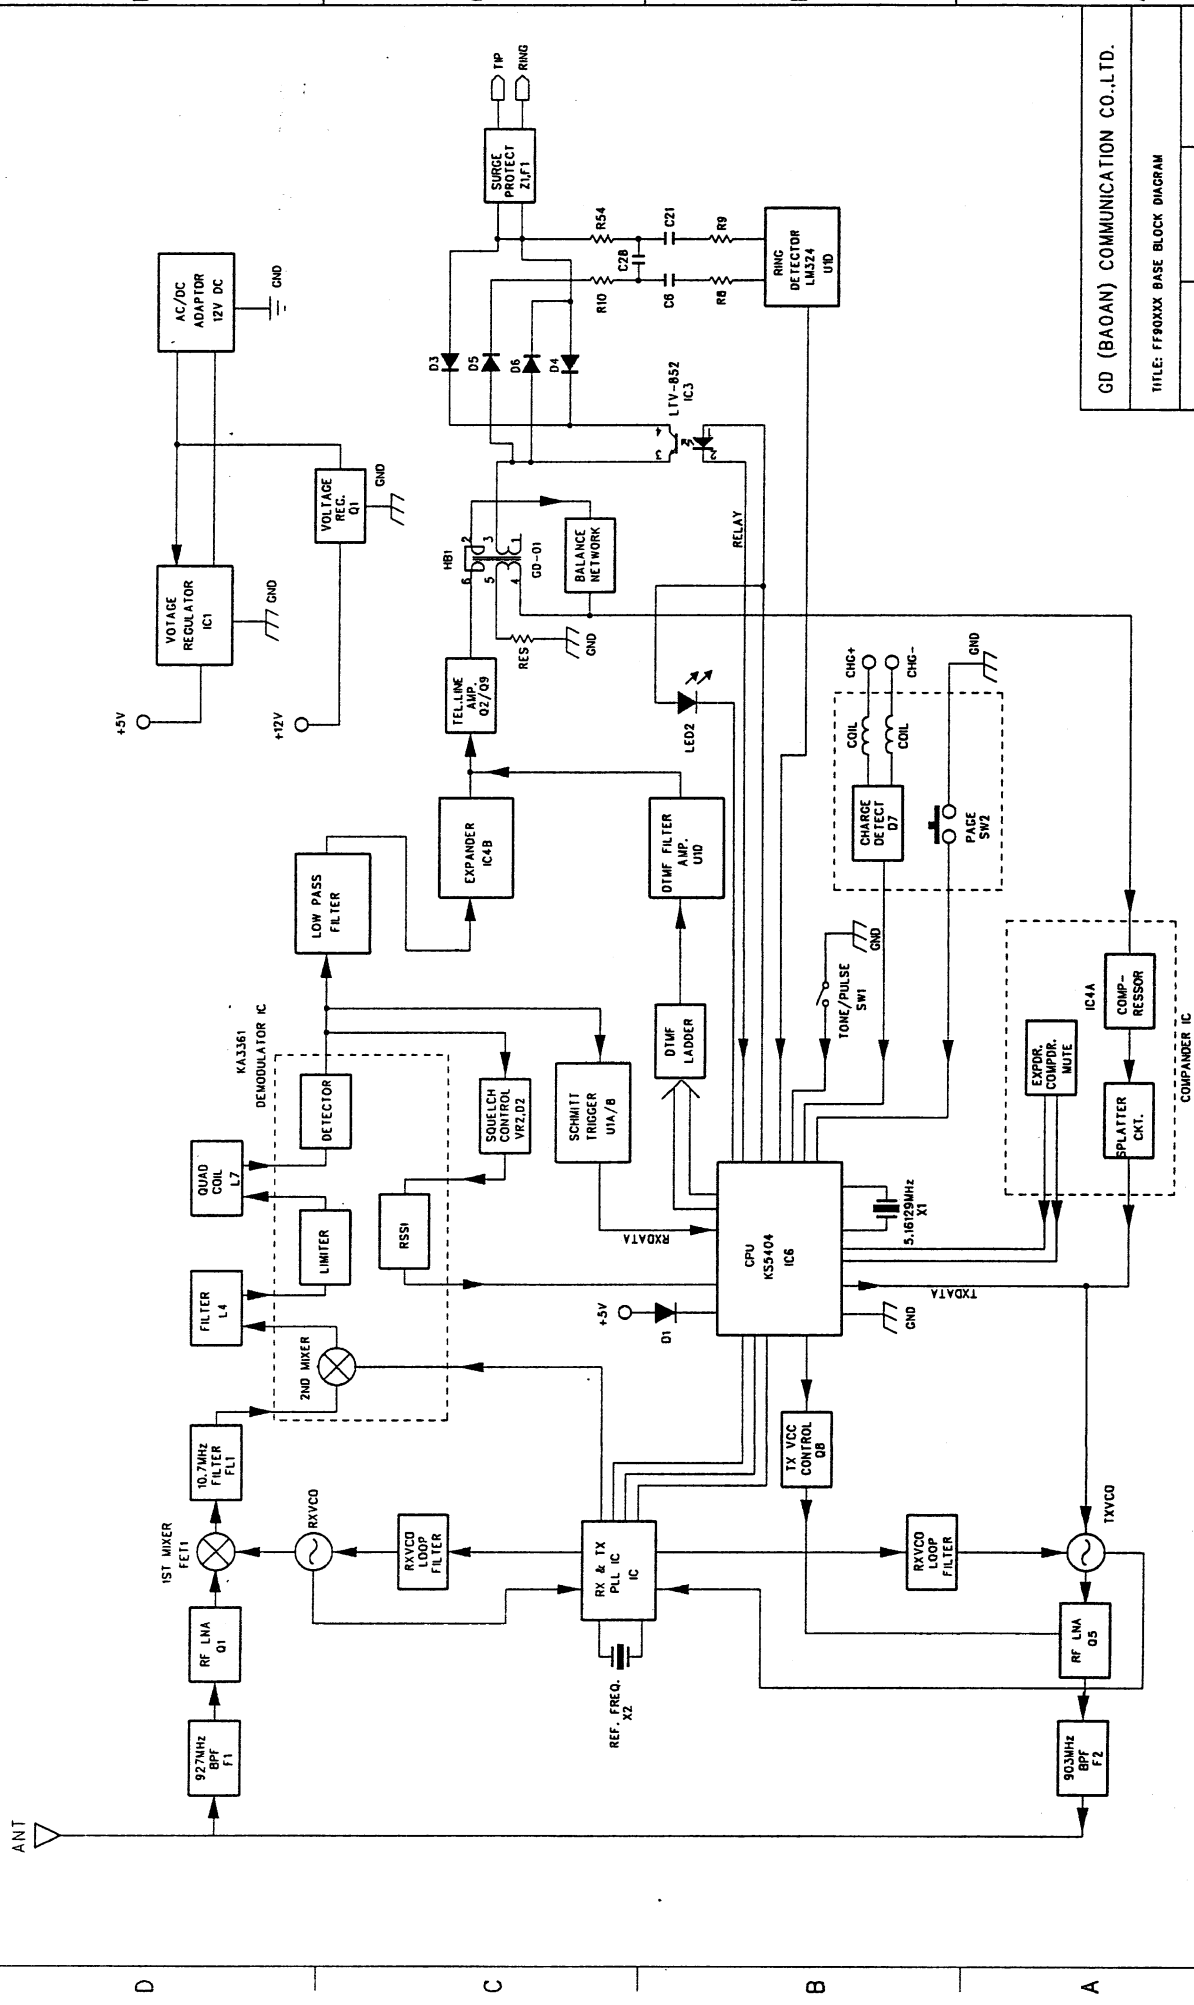

1 2 3 4 5 6

GD (BADAN) COMMUNICATION CO.,LTD.			
TITLE: FF90XXX BASE BLOCK DIAGRAM			
DRAWN BY	CHECKED	APPROVED	
DAN CORONIA			
DATE : 12/1/99	PAGE: 1e11	REV-0	

6 5 4 3 2 1

GD (BAOAN) COMMUNICATION CO.,LTD.
 TITLE: FF90XXX HANDSET BLOCK DIAGRAM
 DRAWN: DAN CORONIA
 DATE: 12/1/99
 PAGE: 1a11
 REV: 0a

1	2	3	TALK
4	5	6	MEMO
7	8	9	VOLUME
*	0	#	FLASH
RECALL	PAUSE	SCAN	