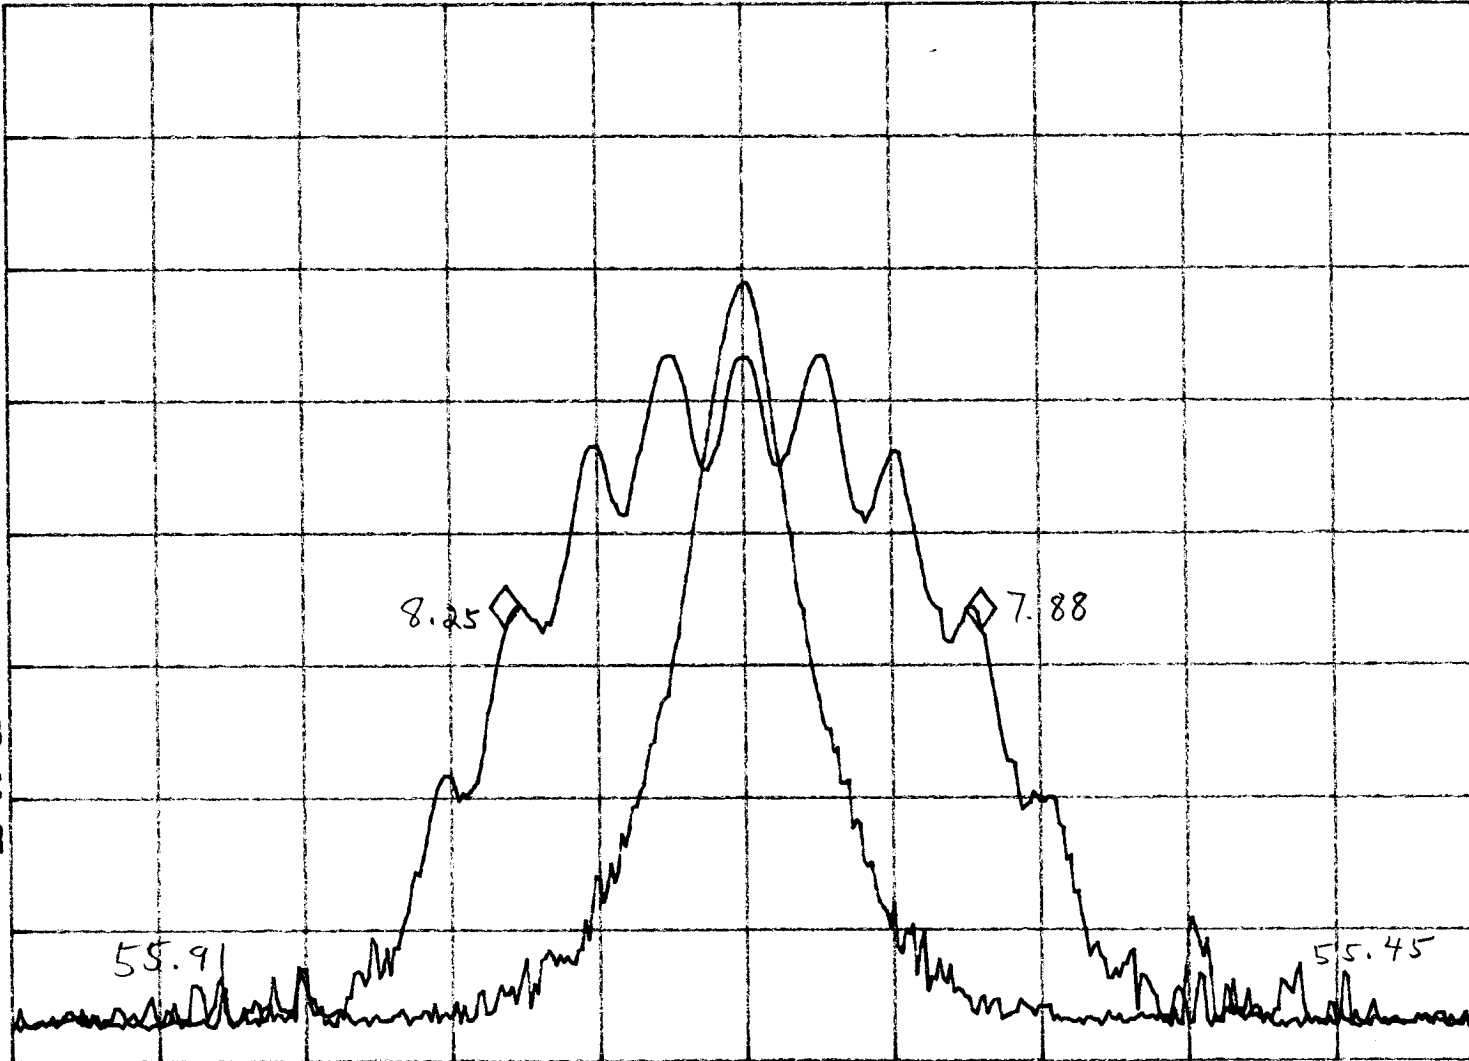

Base, Channel 1

hp

MKR -16.13 KHZ

REF 107.0 dBμV

AT 10 dB

.26 dB

PEAK
LOG
10
dB/

VA VB
SC FC
CORR

CENTER 43.72038 MHz

SPAN 50.00 KHZ

RES BW 1.0 KHZ

#VBW 3 MHz

SWP 300 msec

Base, Channel 25

hp

MKR -16.38 kHz

REF 107.0 dBμV

AT 10 dB

-.16 dB

PEAK
LOG
10
dB/

VA VB
SC FC
CORR

CENTER 46.97038 MHz

RES BW 1.0 kHz

#VBW 3 MHz

SPAN 50.00 kHz

SWP 300 msec