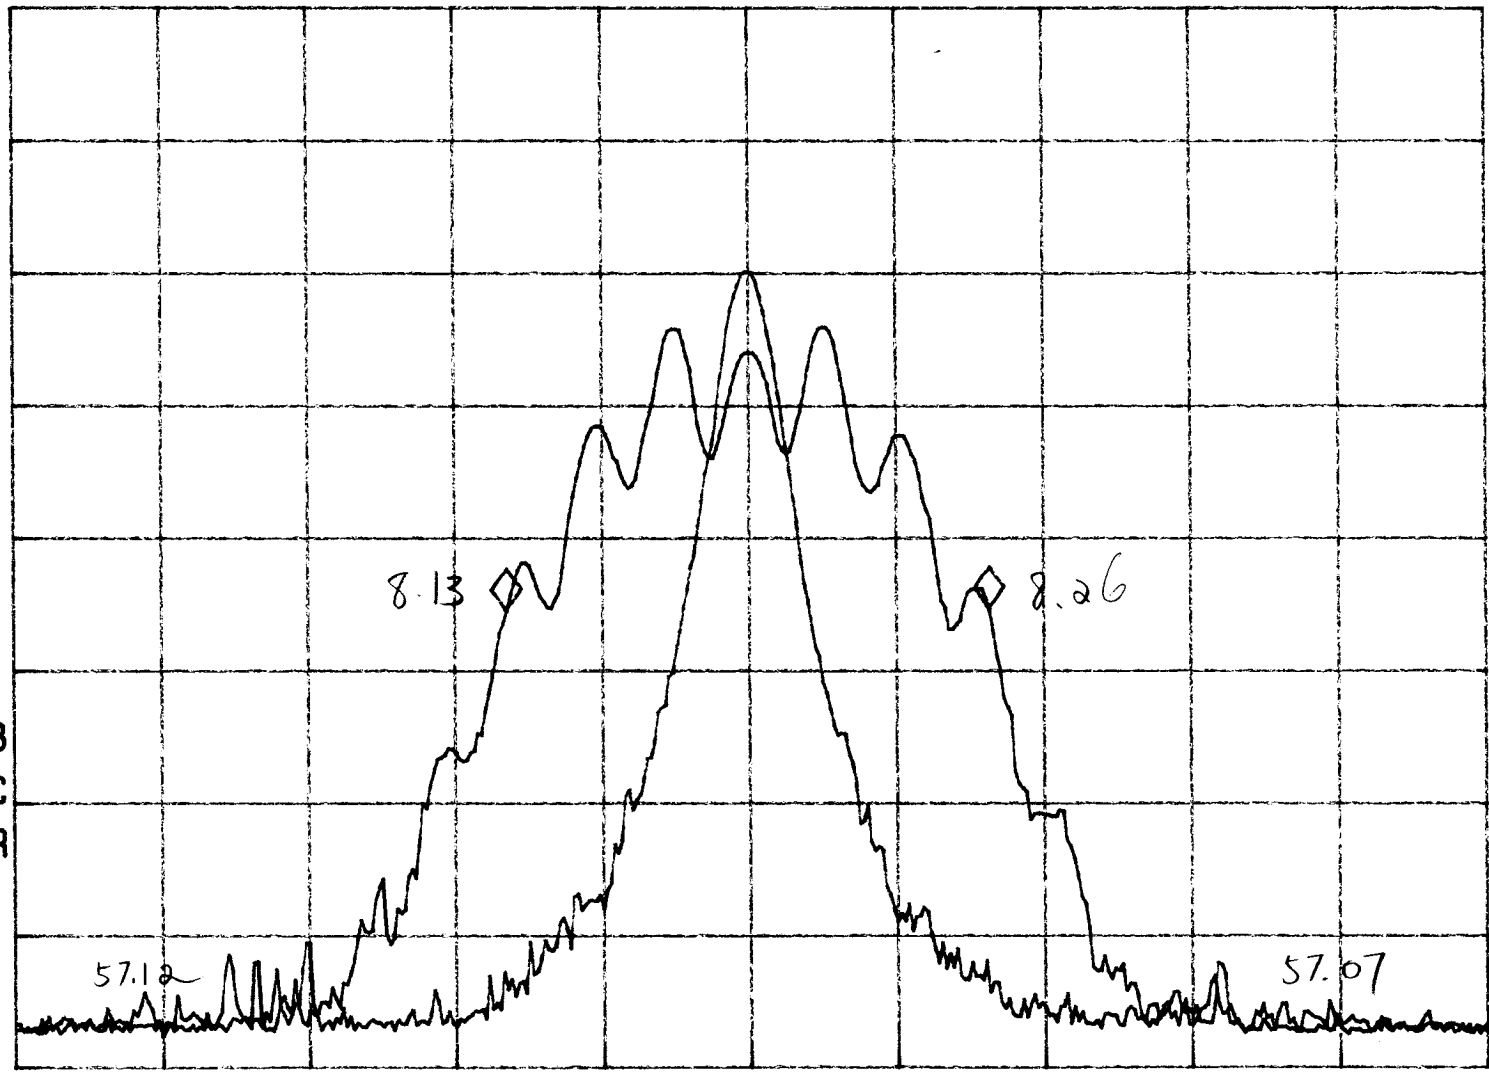

Base, Channel 1

hp

MKR -16.13 KHZ

REF 107.0 dBμV

AT 10 dB

.26 dB

PEAK
LOG
10
dB/

VA VB
SC FC
CORR

CENTER 43.72038 MHz

SPAN 50.00 KHZ

RES BW 1.0 KHZ

#VBW 3 MHz

SWP 300 msec

Base, Channel 25

hp

MKR -16.38 kHz

REF 107.0 dBμV

AT 10 dB

-.16 dB

PEAK
LOG
10
dB/

VA VB
SC FC
CORR

CENTER 46.97038 MHz

RES BW 1.0 kHz

#VBW 3 MHz

SPAN 50.00 kHz

SWP 300 msec