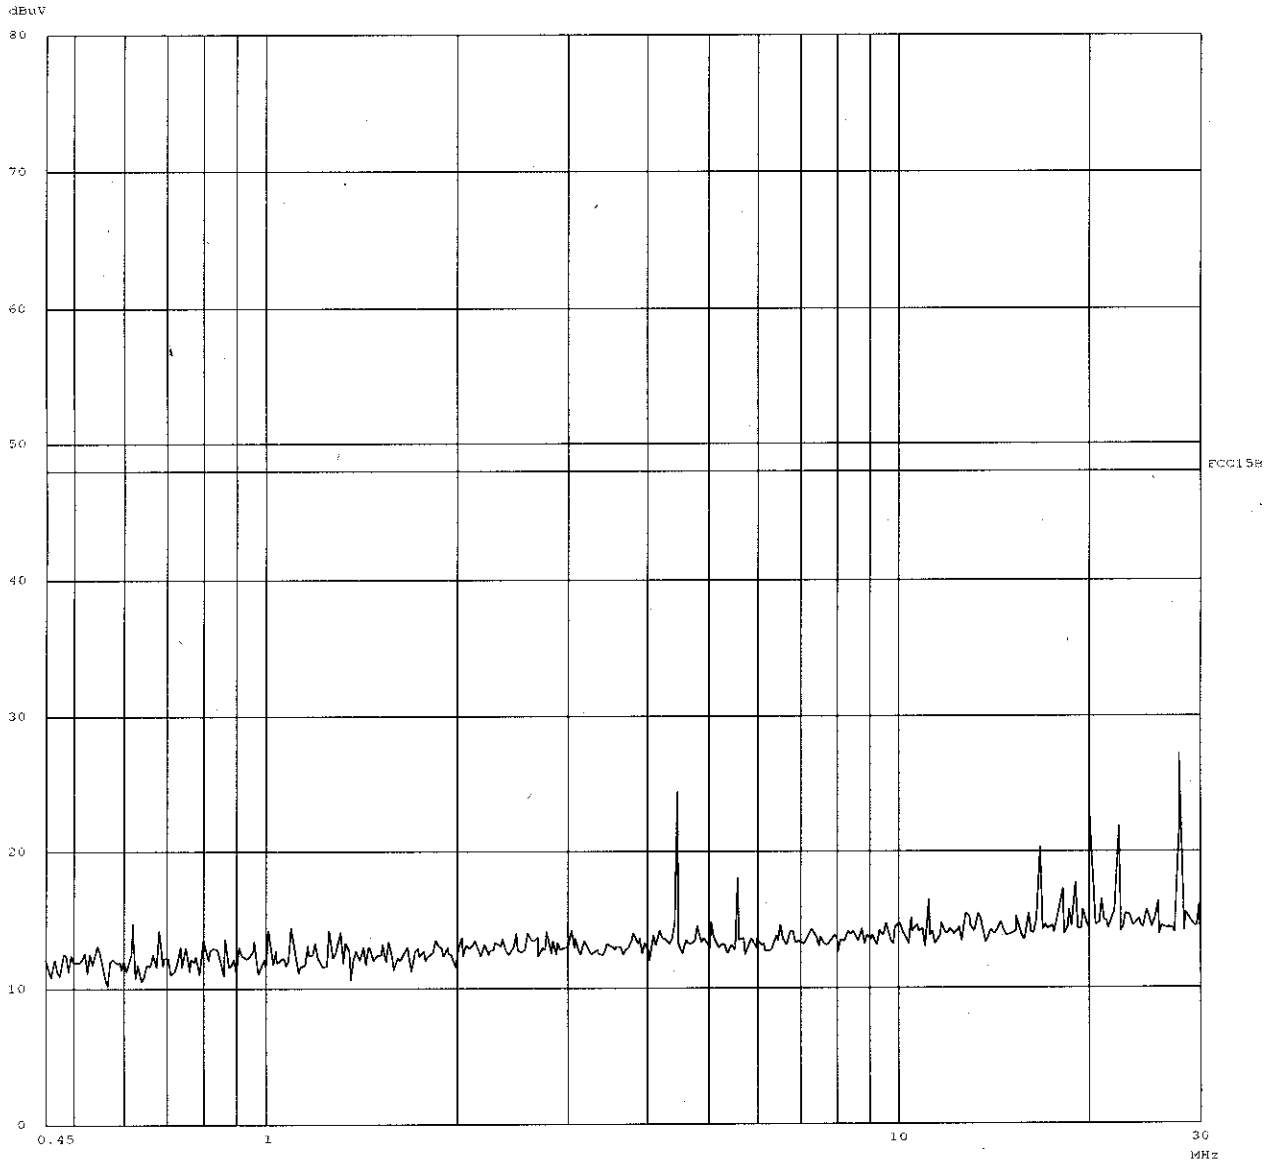

Final Measurement: NQP

Transducer No. Start Stop Name
 3 9k 30M EI078

Meas Time: 1 s
 Subranges: 16
 Acc Margin: .20dB

Ctrl. No.: N/A

Intertek Testing Services

ETL SEMKO

Report No.: 9904580

Tested By: Hong, Report No.: 9904580