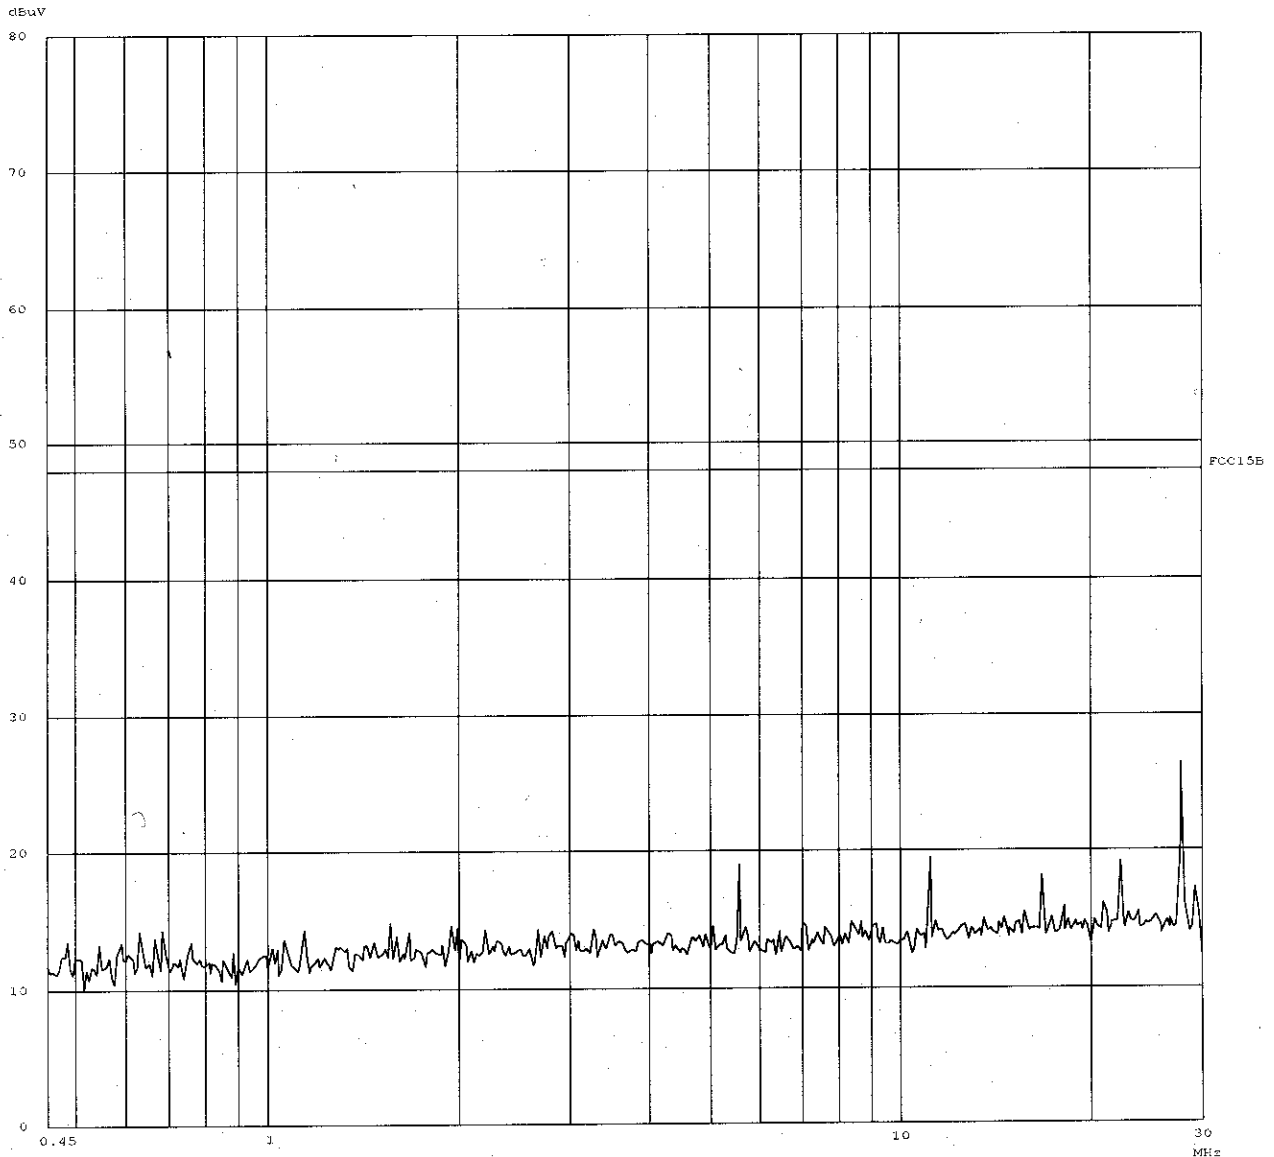

Intertek Testing Services

ETL SEMKO

Report No.: 9904580
Mode: Standby

Tested By: Hong, Report No.: 9904580
Scan Settings (1 Range)

Frequencies		Receiver Settings						
Start	Stop	Stop	IF BW	Detector	M-Time	Atten	Preamp	OpRge
450k	30M	5k	10k	PK	20ms	AUTO	LN OFF	60dB

Final Measurement: $\times$ QP
Transducer No. Start Stop Name
3 9k 30M EI078
Meas Time: 1 s
Subranges: 16
Acc Margin: 20dB

Ctrl. No.: N/A