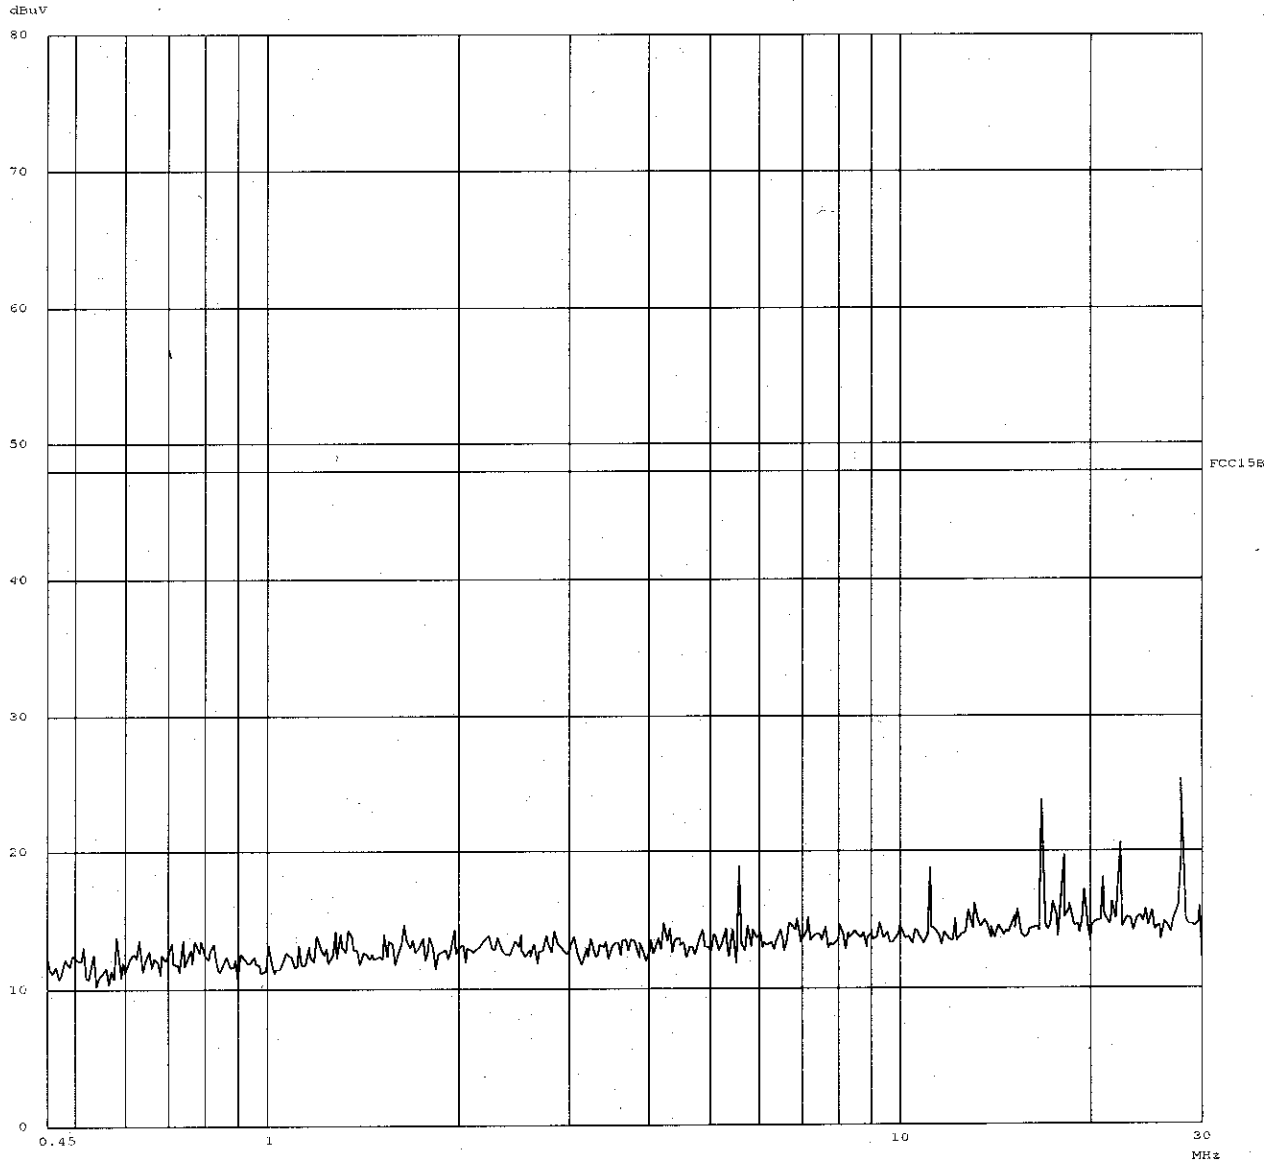

Intertek Testing Services

ETL SEMKO

Report No.: 9904580

Mode: Transmission

Tested By: Hong, Report No.: 9904580

Scan Settings (1 Range)

Frequencies			Receiver Settings					
Start	Stop	Step	IF BW	Detector	M-Time	Atten	Preamp	OpRge
450k	30M	5k	10k	PK	20ms	AUTO	LN OFF	60dB

Final Measurement: X QF

Transducer No.	Start	Stop	Name
3	9k	30M	E1078

Meas Time: 1 s
Subranges: 16
Acc Margin: -20dB

Ctrl. No.: N/A