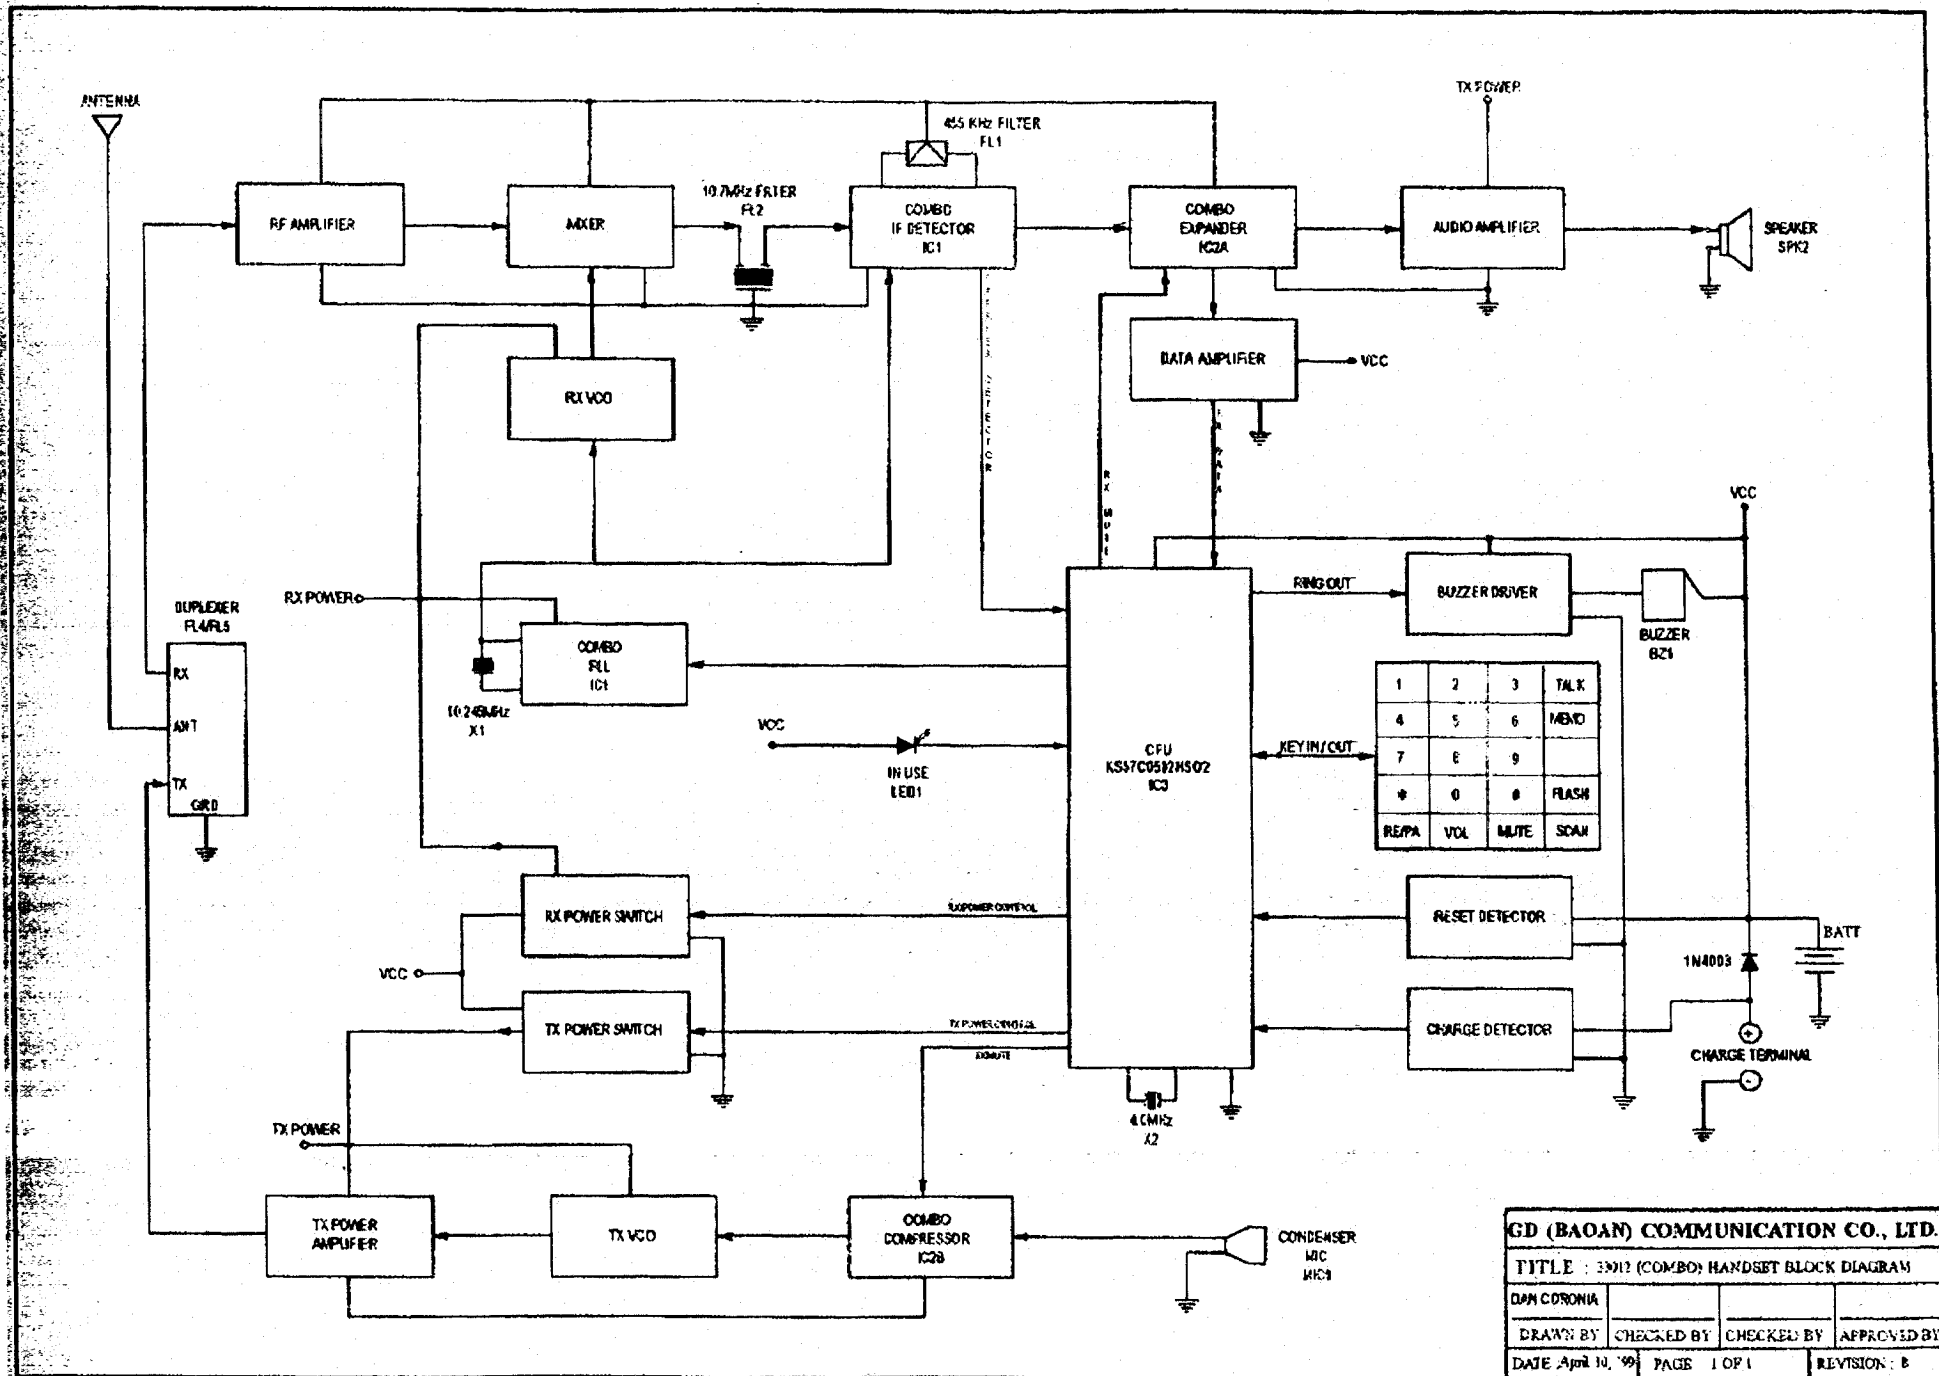

GD (BAOAN) COMMUNICATION CO., LTD.			
TITLE: 33612 (combo) BASE BLOCK DIAGRAM			
DAN COORNA			
DRAWN BY	CHECKED BY	CHECKED BY	APPROVED
DATE: April 10, 99	PAGE: 1 OF 1	REVISION: B	

GD (BAOAN) COMMUNICATION CO., LTD.

TITLE : 3002 (COMBO) HANDSET BLOCK DIAGRAM

DWG CORONA			
DRAWN BY	CHECKED BY	CHECKED BY	APPROVED BY
DATE April 10, '99	PAGE 1 OF 1	REVISION : B	