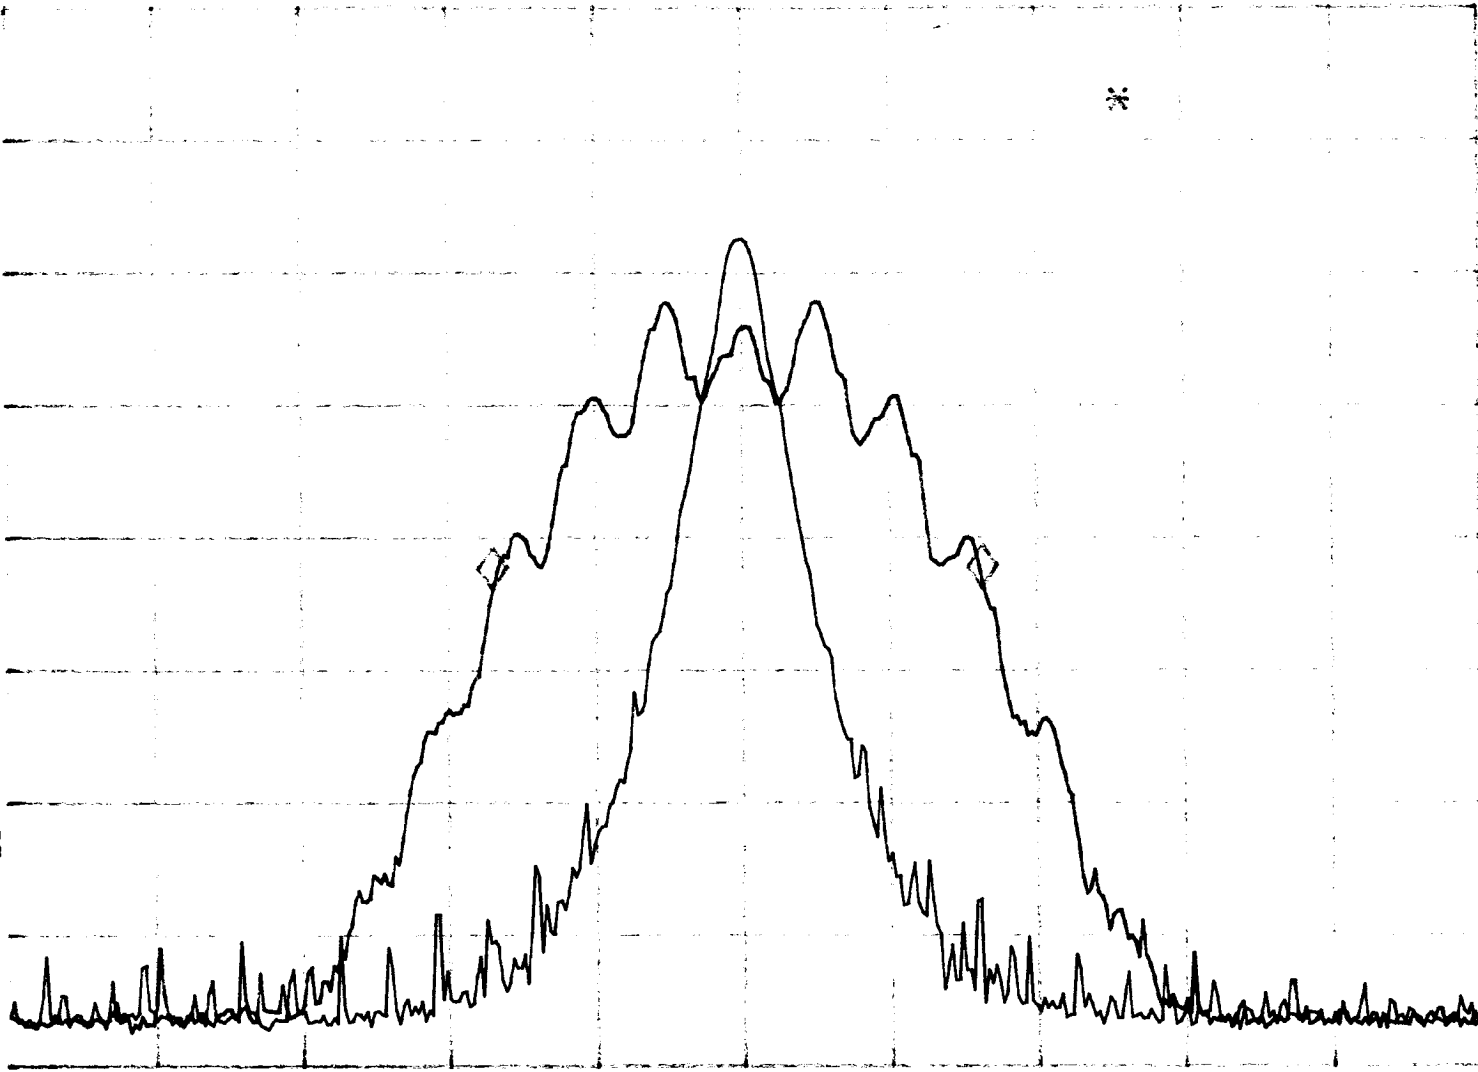

*Base, Channel 1*

*hp*

REF 97.0 dB $\mu$ V

AT 10 dB

MKR 43.72800 MHz

53.23 dB $\mu$ V

PEAK  
LOG  
10  
dB/

\*

VA VB  
SC FC  
CORR

CENTER 43.71988 MHz  
#RES BW 1.0 KHZ

#VBW 3 MHz

SPAN 50.00 KHZ  
#SWP 300 msec

*Bose, Channel 25*

*hp*

MKR 46.97838 MHz

REF 97.0 dB $\mu$ V

AT 10 dB

57.83 dB $\mu$ V

PEAK

LOG

10

dB/

VA VB

SC FC

CORR

CENTER 46.97000 MHz

#RES BW 1.0 KHZ

#VBW 3 MHz

SPAN 50.00 KHZ

#SWP 300 msec