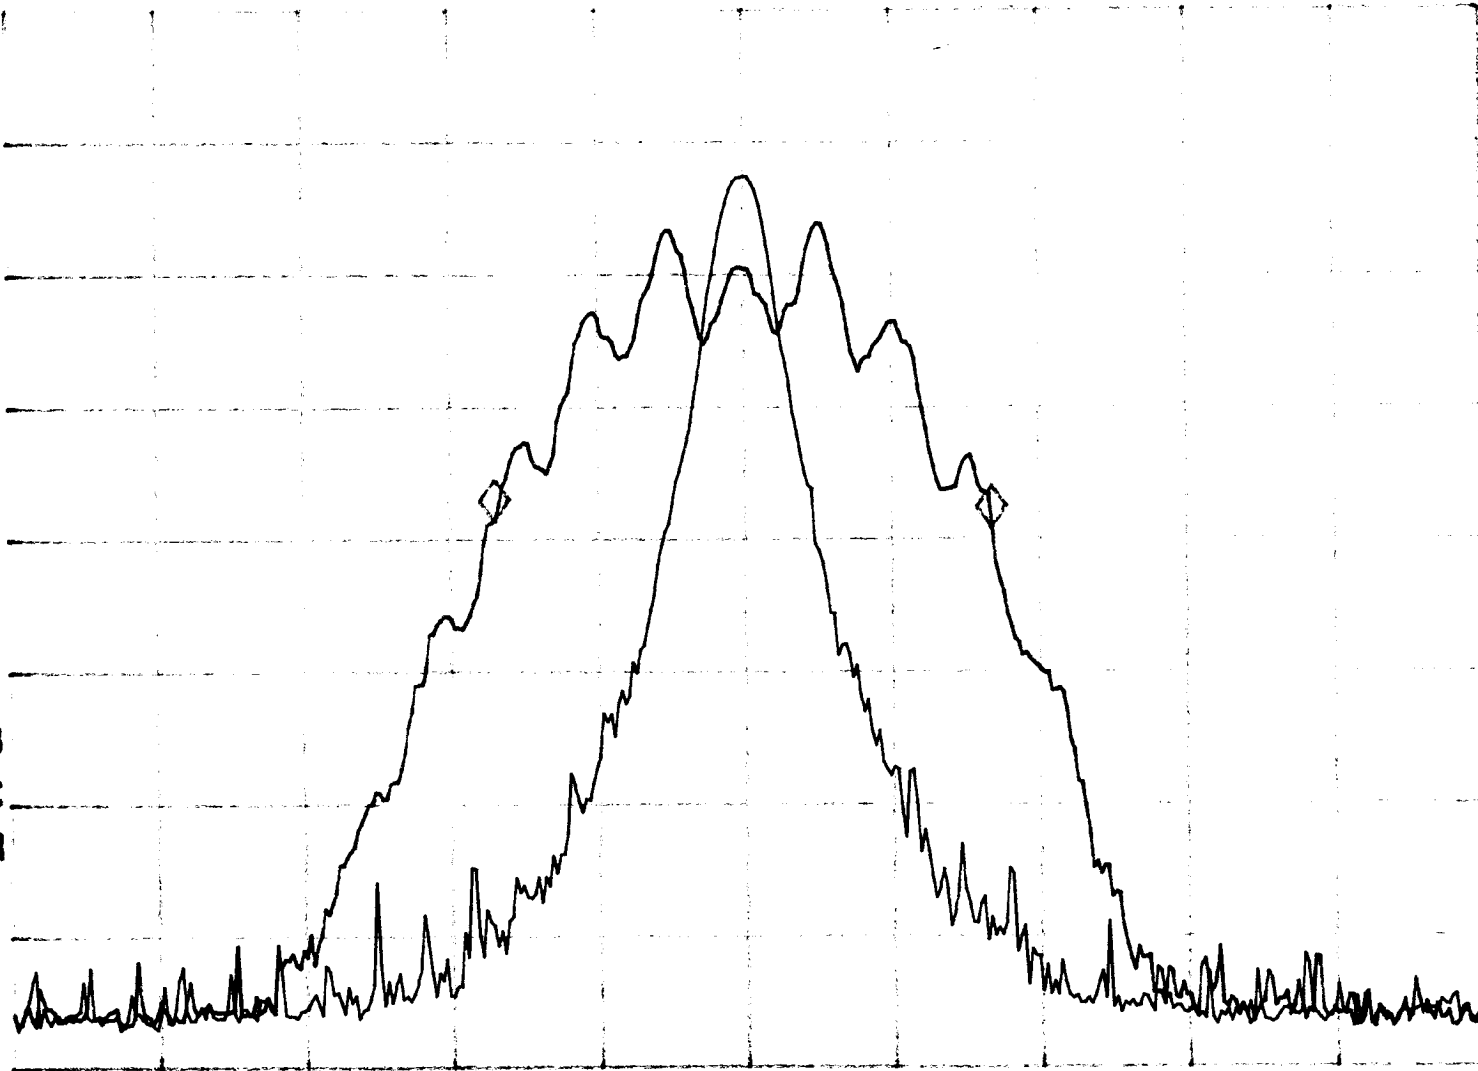

AT 10 dB

57.83 dB $\mu$ V

PEAK

LOG

10

dB/

VA VB

SC FC

CORR

CENTER 46.97000 MHz

#RES BW 1.0 KHZ

#VBW 3 MHz

SPAN 50.00 KHZ

#SWP 300 msec