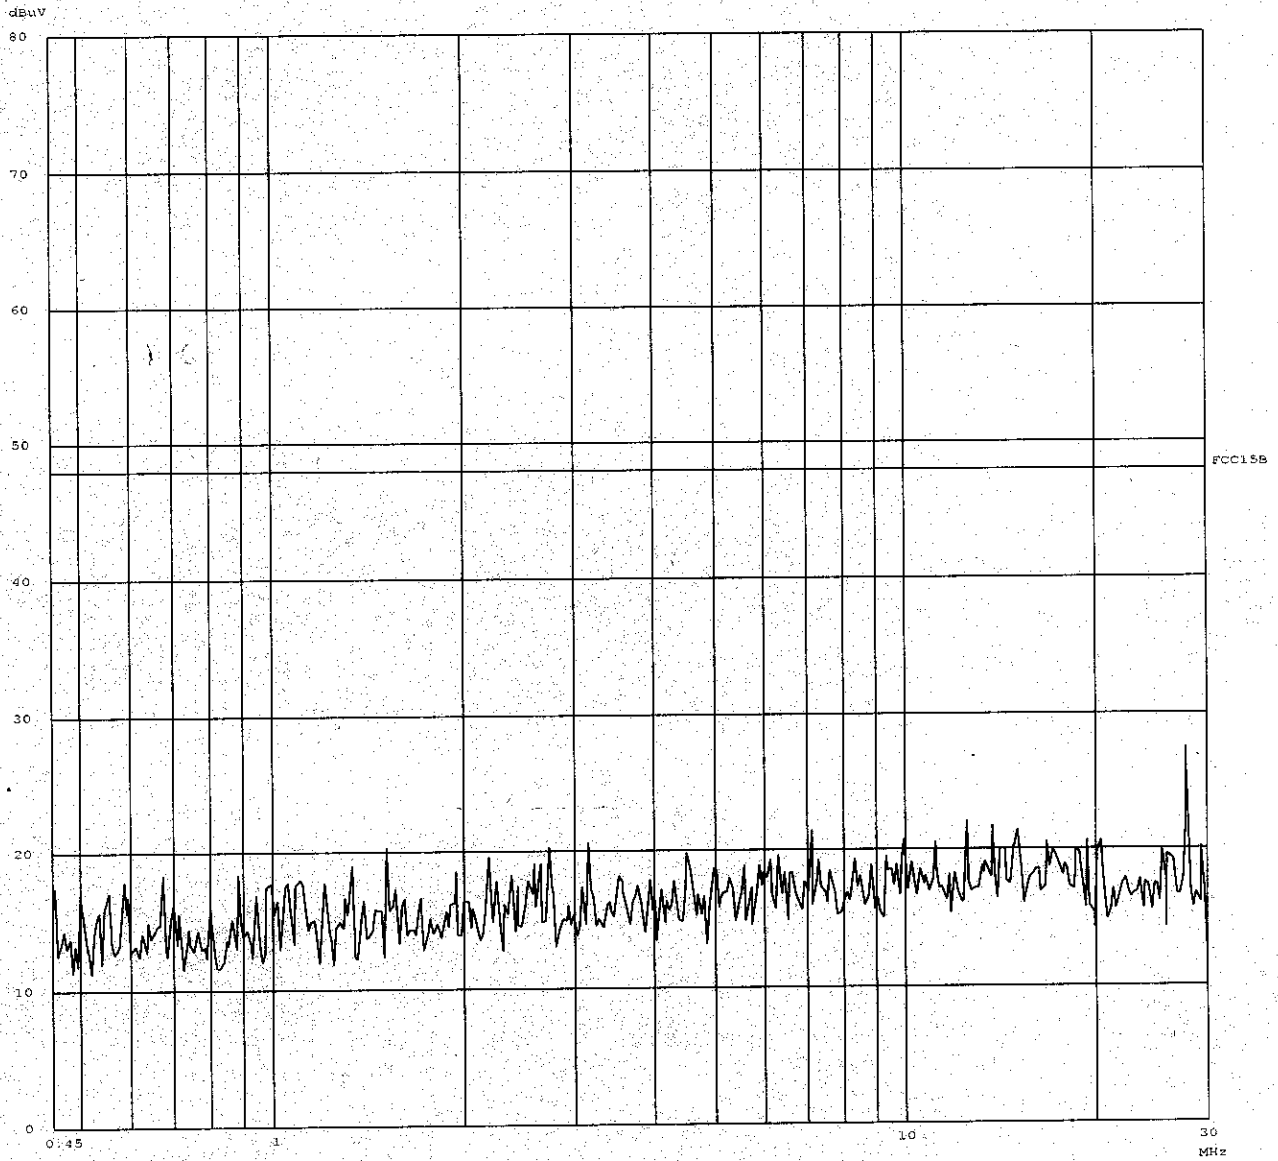

Report No.: 9903008

Made: Transmission

Tested By: Hong, Report No.: 9903008

Scan Settings (1 Range)

Frequencies			Receiver Settings					
Start	Stop	Step	IF BW	Detector	M-Time	Atten	Preamp	OpRge
450k	30M	5k	10k	PK	20ms	AUTO	LN OFF	50dB

Final Measurement:	Transducer No.	Start	Stop	Name
X_QP	3	9k	30M	EI078
Meas Time: 1 s				
Subranges: 16				
Acc Margin: 20dB				

Ctrl. No.: N/A