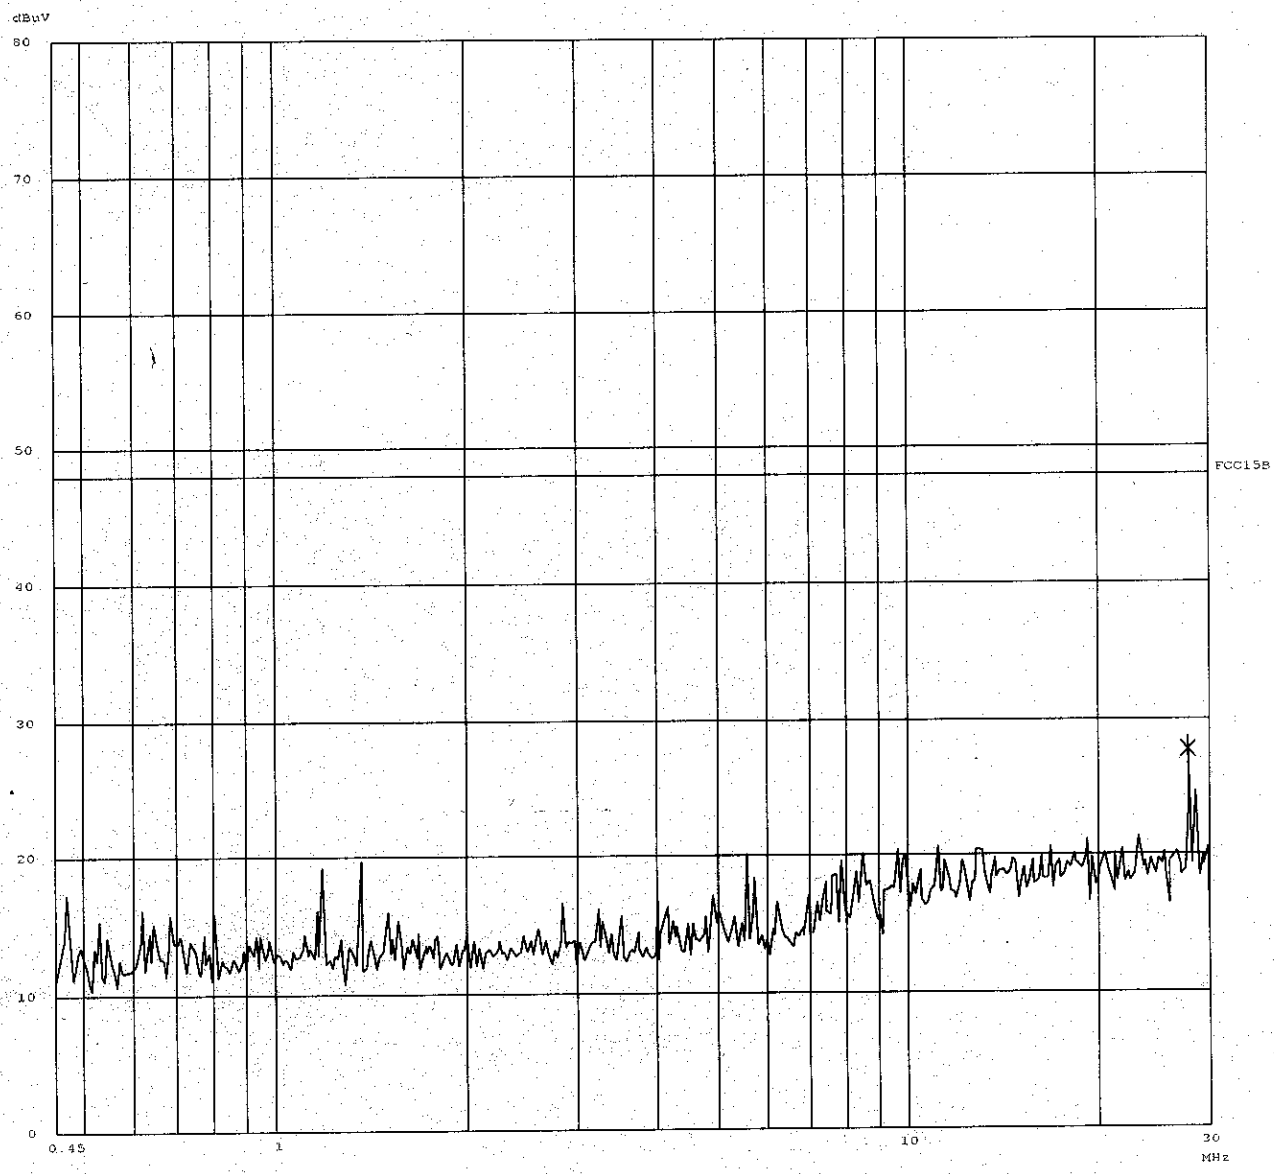

Intertek Testing Services

ETL Testing Laboratories

Report No.: 9903008
Mode: Standby

Tested By: Hong, Report No.: 9903008

Scan Settings (1 Range)

Frequencies		Receiver Settings						
Start	Stop	Step	IF BW	Detector	M-Time	Atten	Preamp	OpRge
450k	30M	5k	10k	PK	20ms	AUTO	LN	OFF 60dB

Final Measurement: X QP

Meas Time: 1 s
Subranges: 16
Acc Margin: 20dB

Transducer No.	Start	Stop	Name
3	9k	30M	EI078

Ctrl. No.: N/A