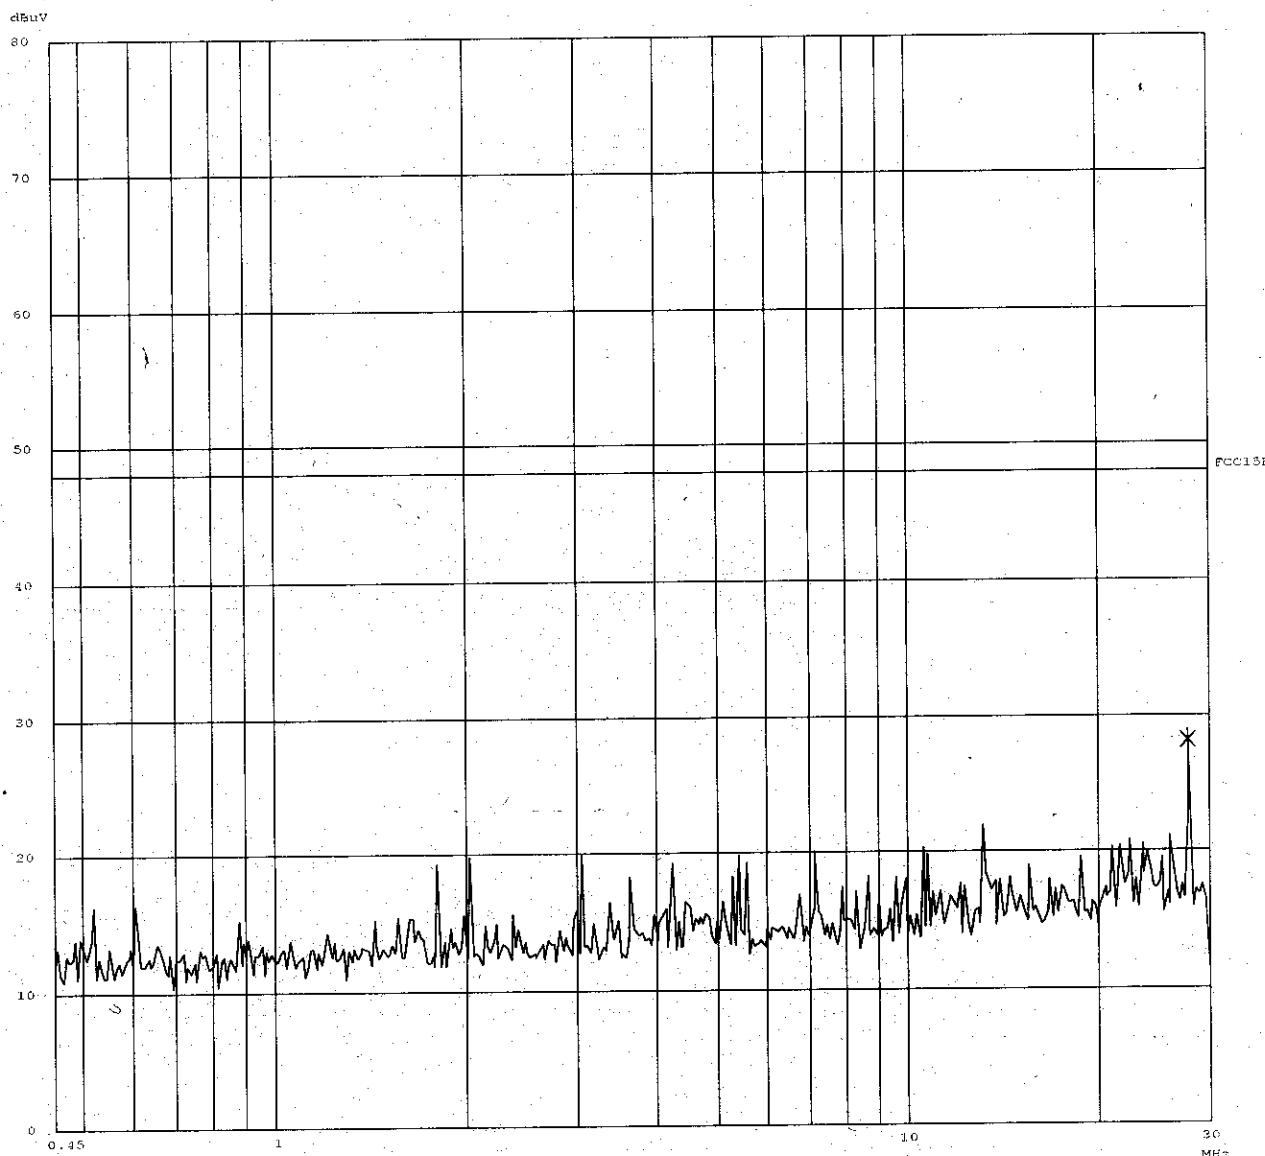

Final Measurement: 0 QP

Meas Time: 1 s
Subranges: 16
Acc Margin: 20dB

Transducer No.	Start	Stop	Name
3	9K	30M	EI078

Ctrl. No.: N/A

Report No.: 9903008

Mode: Charging

Tested By: Hong, Report No.: 9903008

Scan Settings (1 Range)