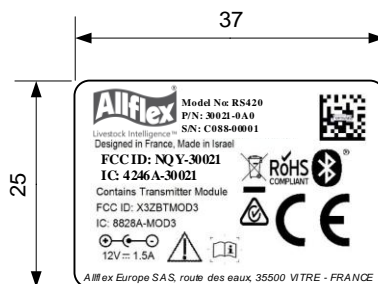

8 7 6 5 4 3 2 1

H  
G  
F  
E  
D  
C  
B  
A

H  
G  
F  
E  
D  
C  
B  
A

REVISIONS			
A0	Creation	25/06/2018	VLA
A1	Remove space between hyphen	28/08/2018	VLA
A2	Add address	12/12/2018	VLA
B0	Creation for the RS420 european version	11/09/2019	VLA
B1	Add new FCC ID for reader with board 800159	15/11/2020	VLA
B2	Set in Allflex Livestock Intelligence	24/11/2020	VLA

Allflex Europe  
Route de eaux  
35502 VITRE CEDEX - FRANCE

<b>RS420-60</b>			
Reader Label			
FORMAT A4	N° CODE	N° DESSIN	RÉV B2
ÉCHELLE 1:10	FEUILLE 1 / 1		

8 7 6 5 4 3 2 1