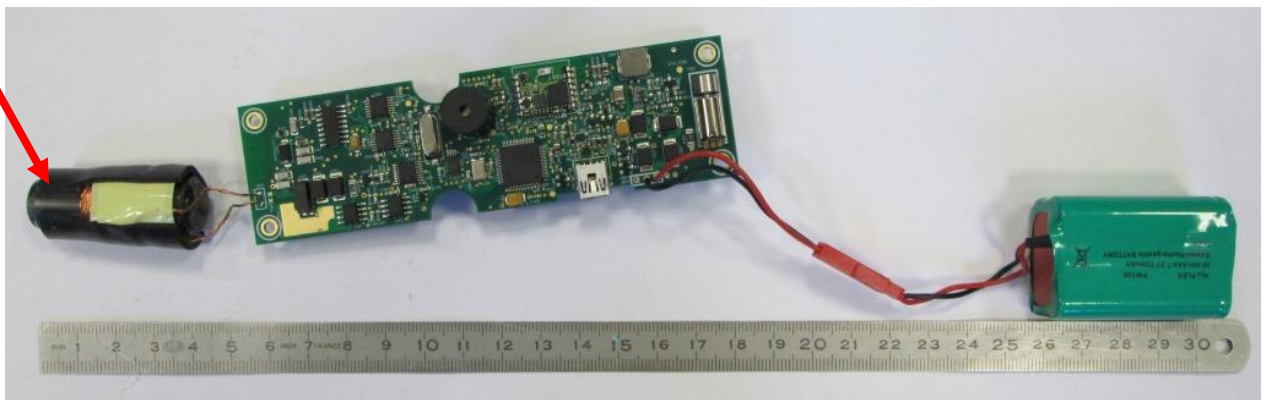

134.2 kHz Antenna

Bluetooth antenna