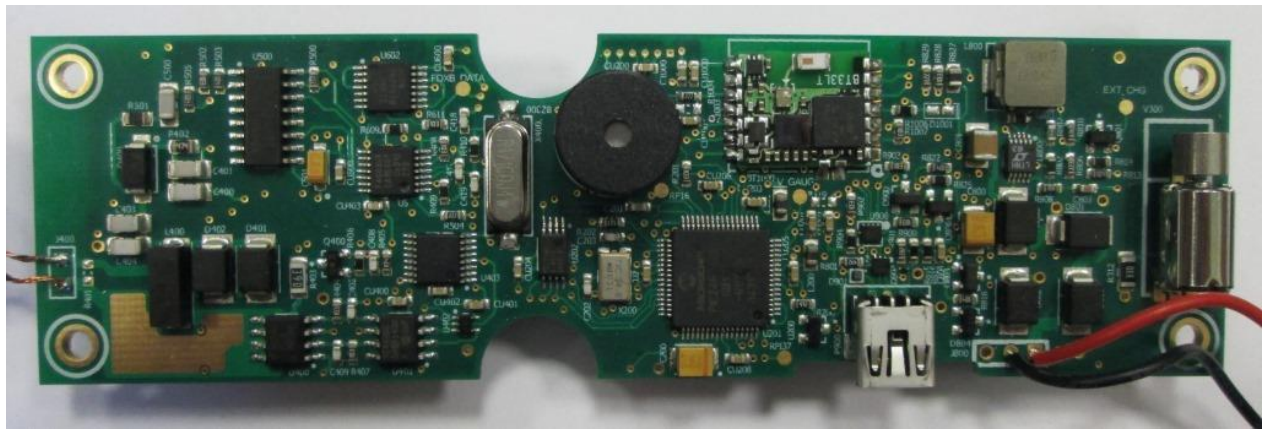

134.2 kHz Antenna

Bluetooth antenna