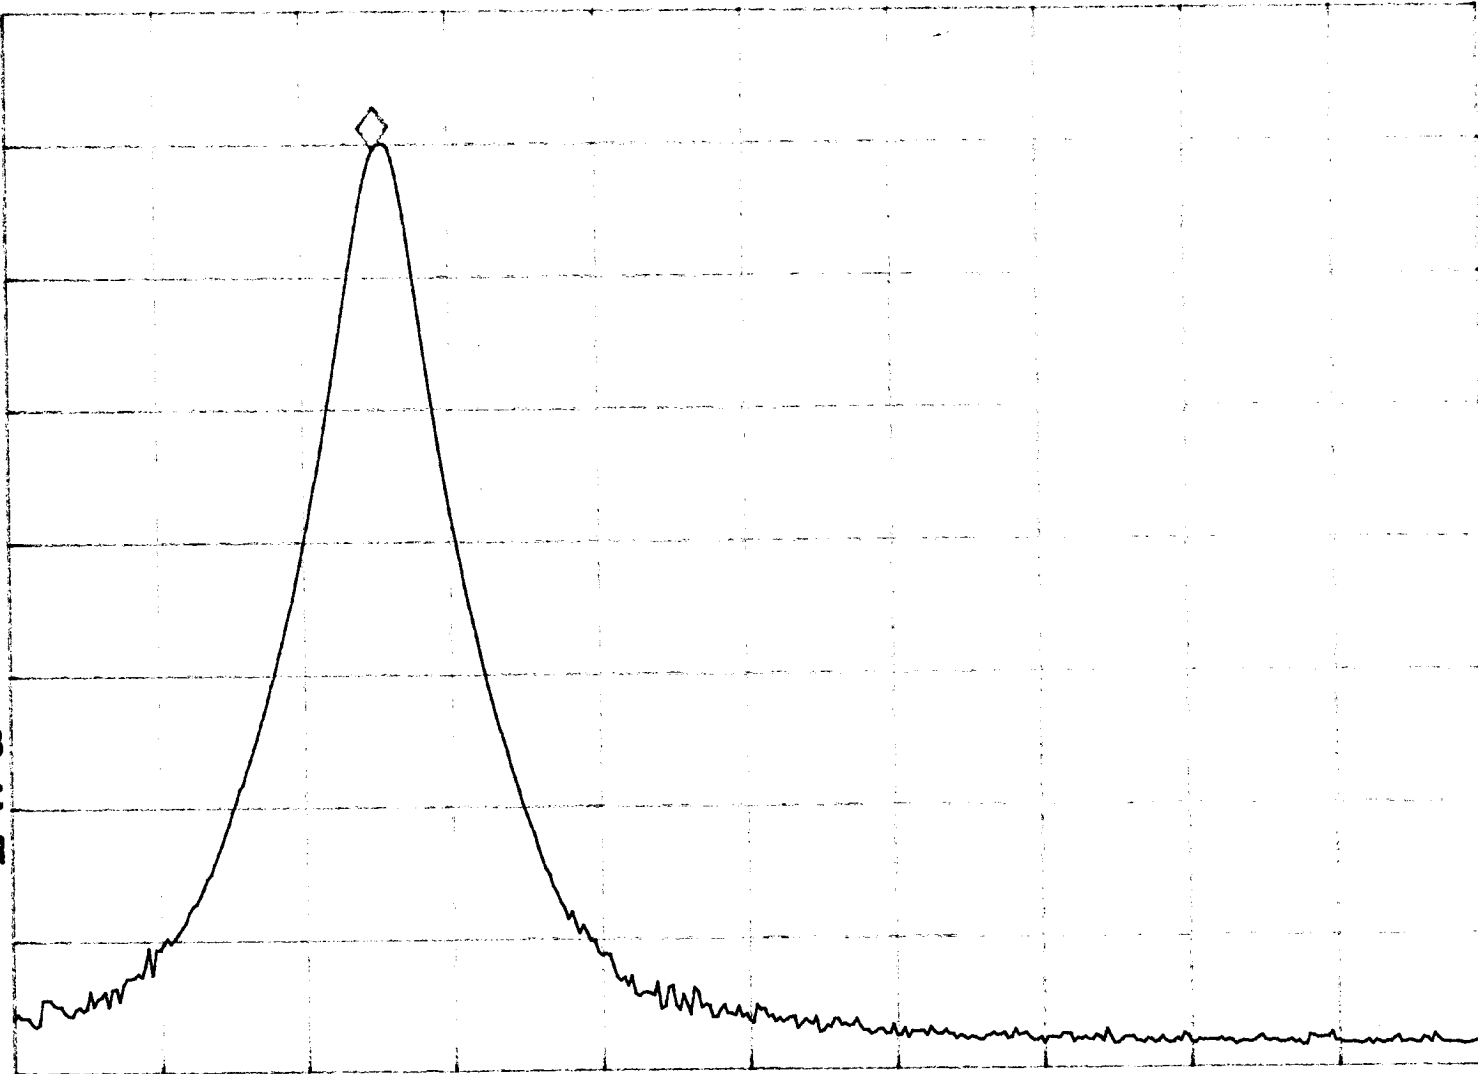

Base, Channel 1

hp

MKR 902.1250 MHz

REF 107.0 dB μ V

AT 10 dB

96.63 dB μ V

PEAK
LOG
10
dB/

VA SB
SC FC
CORR

START 902.0000 MHz

#RES BW 10 KHZ

STOP 902.5000 MHz

VBW 10 KHZ

SWP 30.0 msec

Handset, Ch 40

hp

MKR 927.103 MHz

REF 107.0 dB μ V

AT 10 dB

91.17 dB μ V

PEAK

LOG

10

dB/

VA SB

SC FC

CORR

START 927.000 MHz

#RES BW 10 KHZ

STOP 928.000 MHz

VBW 10 KHZ

SWP 30.0 msec