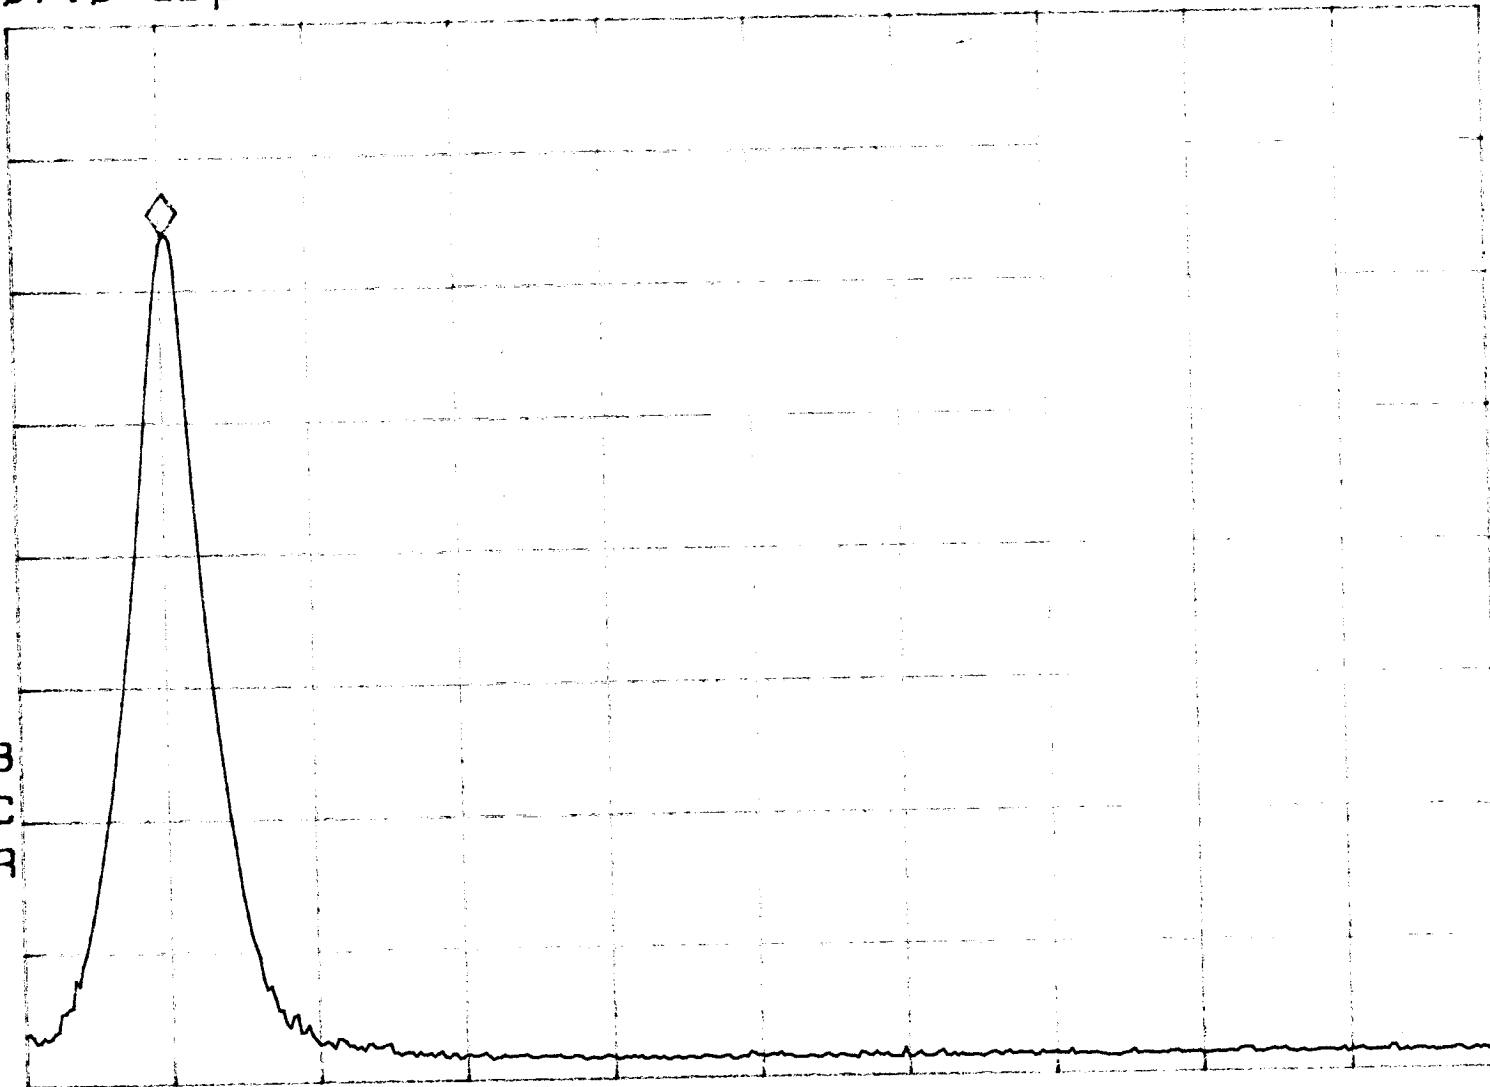

SC FC

CORR

START 927.000 MHz

#RES BW 10 KHZ

STOP 928.000 MHz

VBW 10 KHZ

SWP 30.0 msec