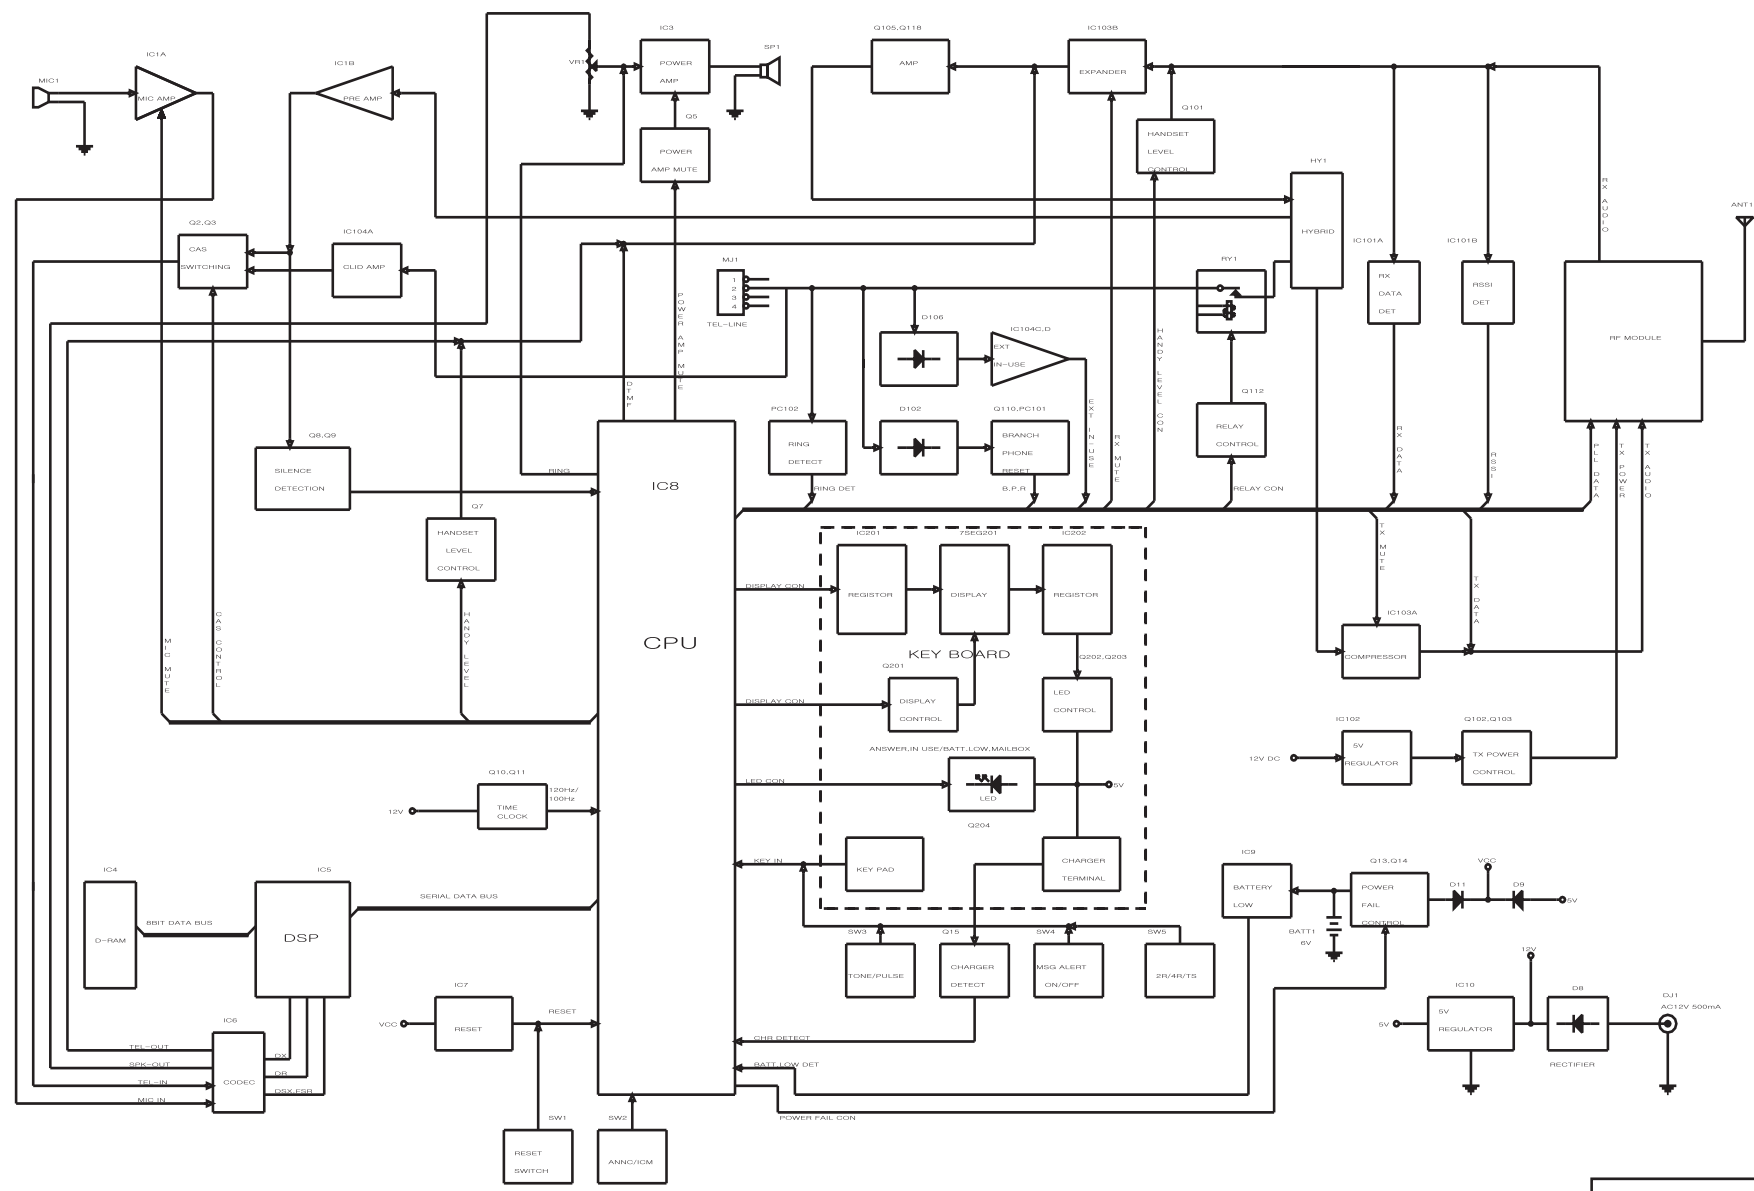

MH-9932 V4 BASE BLOCK DIAGRAM

Size	Document Number	REV
G	MODEL 9932 V4 BASE BLK DIAGRAM	1
	January 26, 1999	