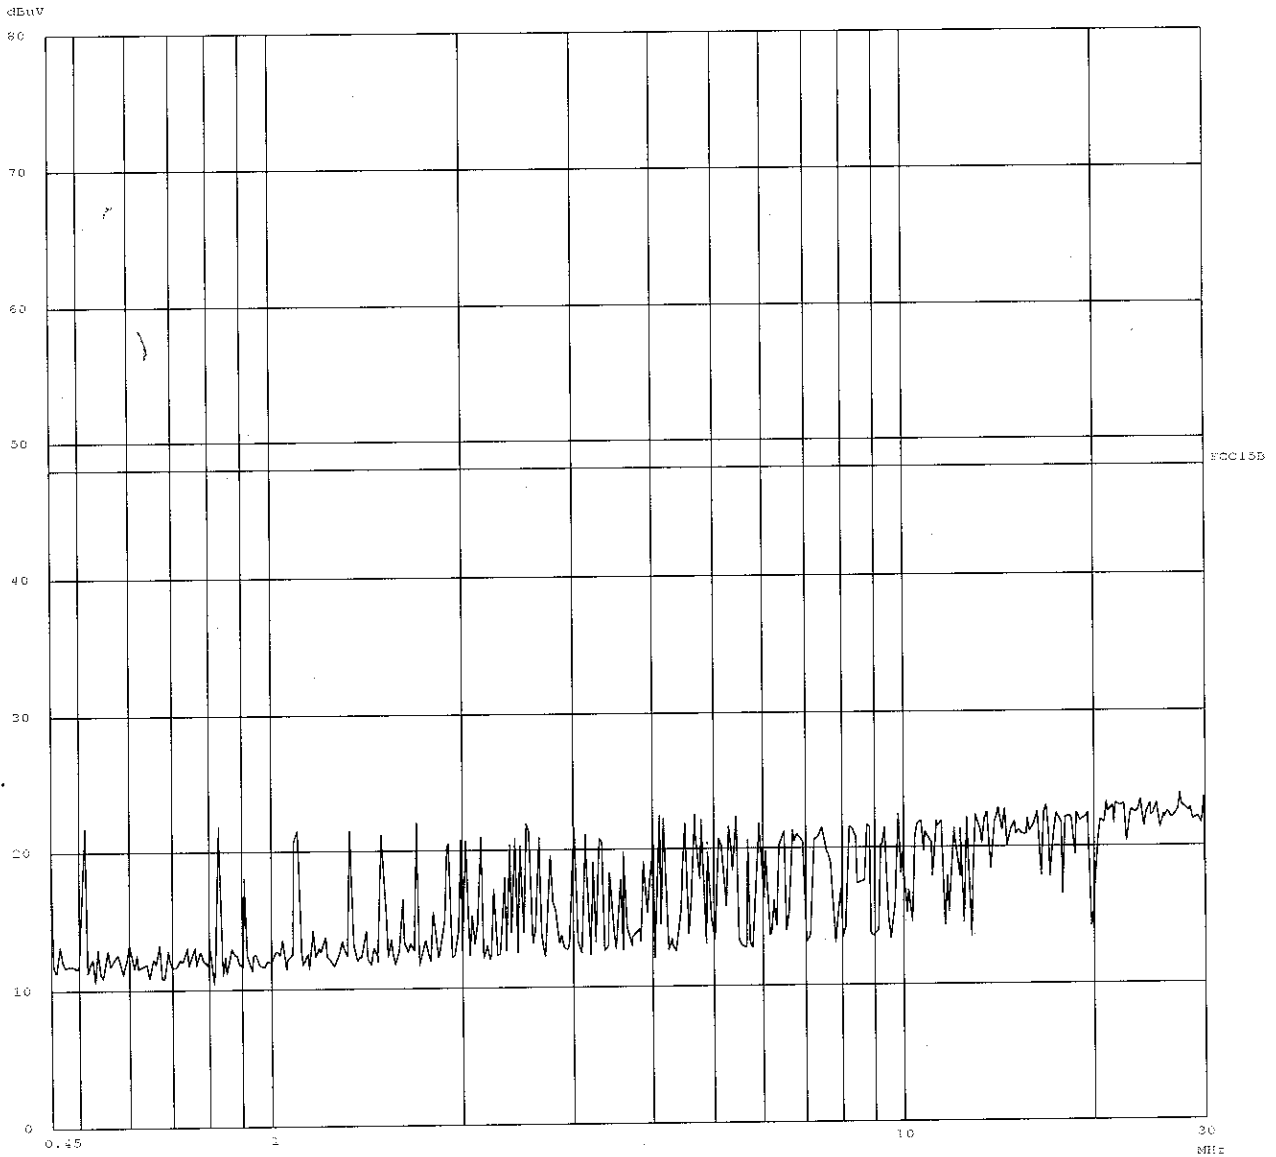

Intertek Testing Services

ETL Testing Laboratories

Report No.: 9901060

Tested By: Hong, Report No.: 8901060

Scan Settings (1 Range)

Frequencies			Receiver Settings					
Start	Stop	Step	IF BW	Detector	M-Time	Atten	Preamp	OpRge
450k	30M	5k	10k	PR	20ms	AUTO	LN OFF	60dB

Final Measurement: X QF	Transducer No.	Start	Stop	Name
	3	9k	30M	81078

Meas Time: 1 s
 Subranges: 16
 Acc Margin: 20dB

Ctrl. No.: N/A

Report No.: 9901060

Tested By: Hong, Report No.: 9901060

Scan Settings (1 Range)