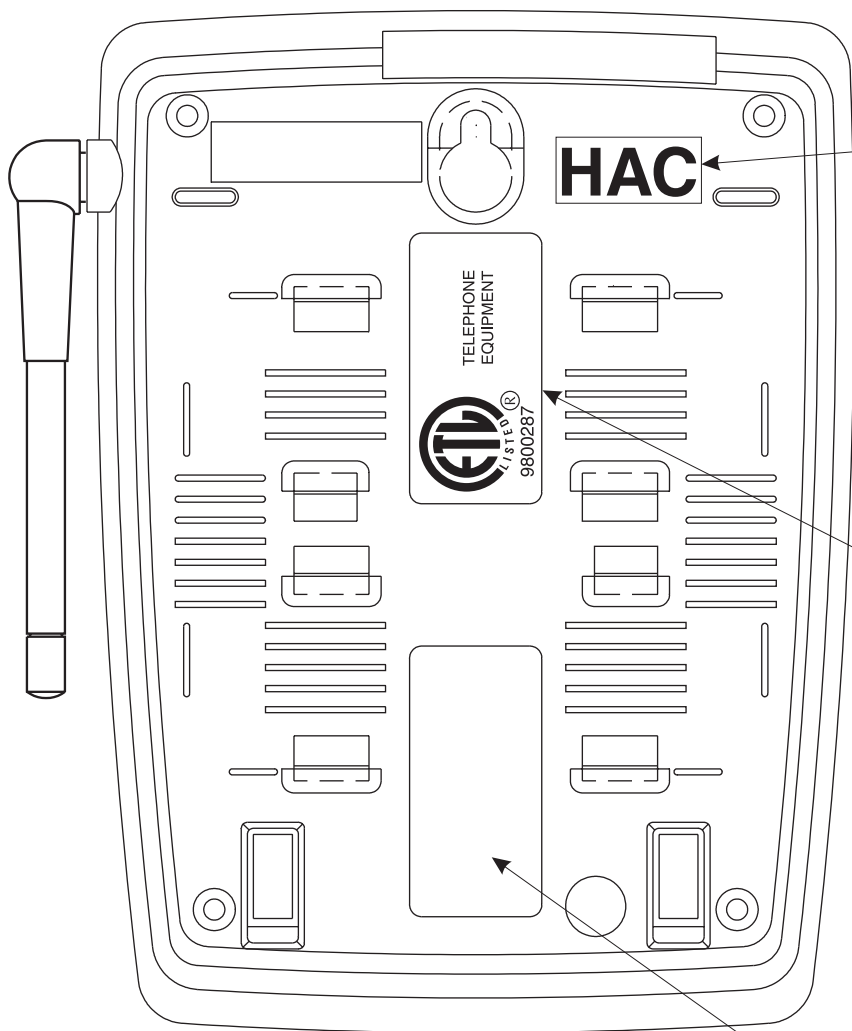

900MHz Caller ID with Call Waiting

MODEL : MH9910

LABELLING INFORMATION FOR MODEL MH9910 SERIES

ENGRAVED ON THE CABINET

PRINTED ON THE LABEL

LABELLING INFORMATION FOR MODEL MH9910 SERIES

USE ONLY WITH CLASS 2
POWER SOURCE 12VDC 350mA

PRINTED ON LABEL

ENGRAVED ON CABINET

ENGRAVED ON CABINET

PRINTED ON THE LABEL