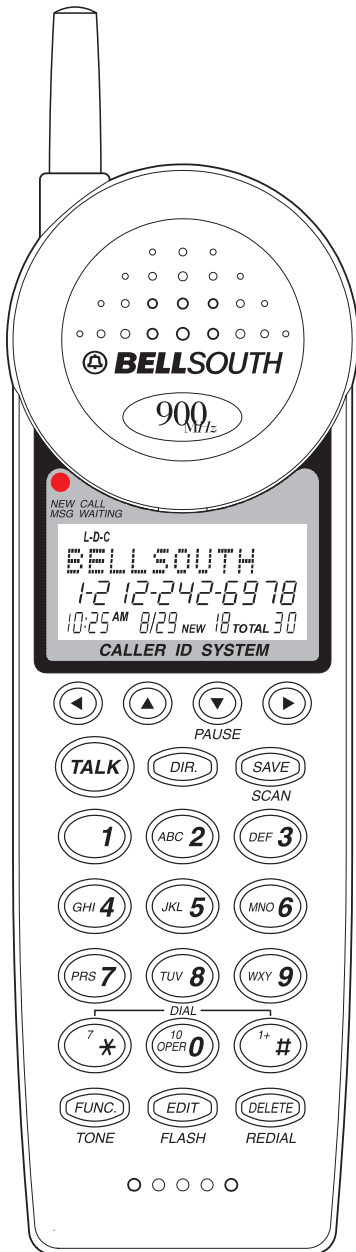

900MHz Caller ID with Call Waiting

MODEL : MH9910

LABELLING INFORMATION FOR MODEL MH9910 SERIES

ENGRAVED ON THE CABINET

PRINTED ON THE LABEL

LABELLING INFORMATION FOR MODEL MH9910 SERIES

USE ONLY WITH CLASS 2
POWER SOURCE 12VDC 350mA

PRINTED ON LABEL

ENGRAVED ON CABINET

ENGRAVED ON CABINET

PRINTED ON THE LABEL