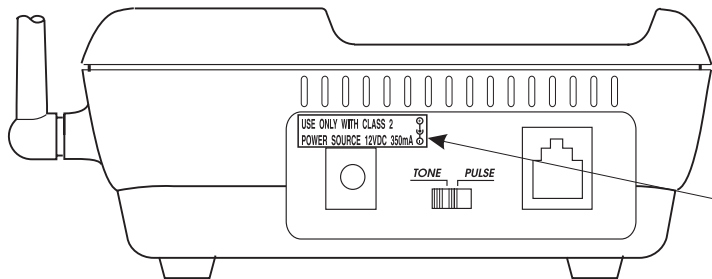

900MHz Caller ID with Call Waiting

MODEL : MH9910

LABELLING INFORMATION FOR MODEL MH9910 SERIES

ENGRAVED ON THE CABINET

PRINTED ON THE LABEL

LABELLING INFORMATION FOR MODEL MH9910 SERIES

USE ONLY WITH CLASS 2
POWER SOURCE 12VDC 350mA

PRINTED ON LABEL

ENGRAVED ON CABINET

ENGRAVED ON CABINET

PRINTED ON THE LABEL