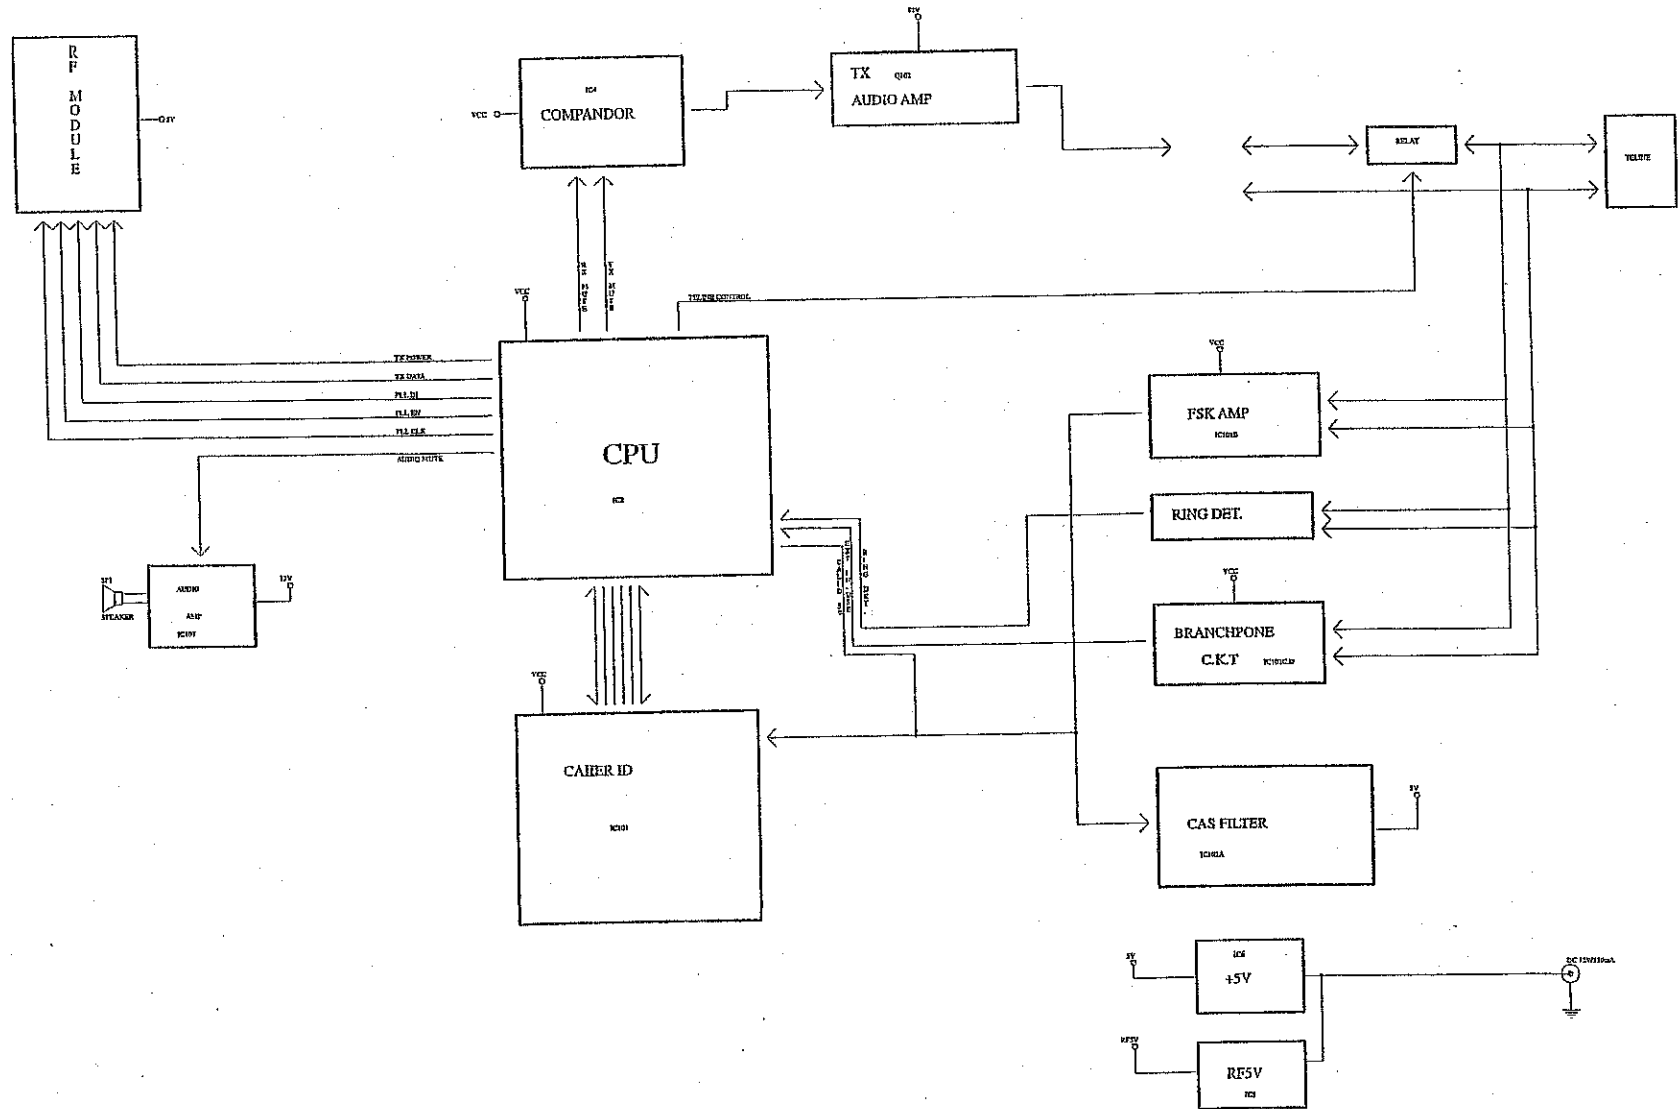

BASE RF BLOCK DIAGRAM

SMOOTHLINE LTD.		
File		
Size	Document Number	Rev
A3	BASE RF BLOCK DIAGRAM	
Date:	Saturday, November 07, 1998	of 1

PORT RF BLOCK DIAGRAM

SMOOTHLINE LTD.			
Title			
Size	Document Number	Rev	
A3	PORT RF BLOCK DIAGRAM		
Date:	Saturday, November 07, 1998	of	1

900MHz CID HANDY (V4) BLOCK DIAGRAM

1	2	3	TALK	
4	5	6	11 D	
7	8	9	FLASH	
*	0	#	TONE	
<	^	>	SCAN	SAVE
DIR.	V	EDIT	RE/PA	DELETE
7 D	10 D		MEMO	FUNC.

SMOOTHLINE LTD.