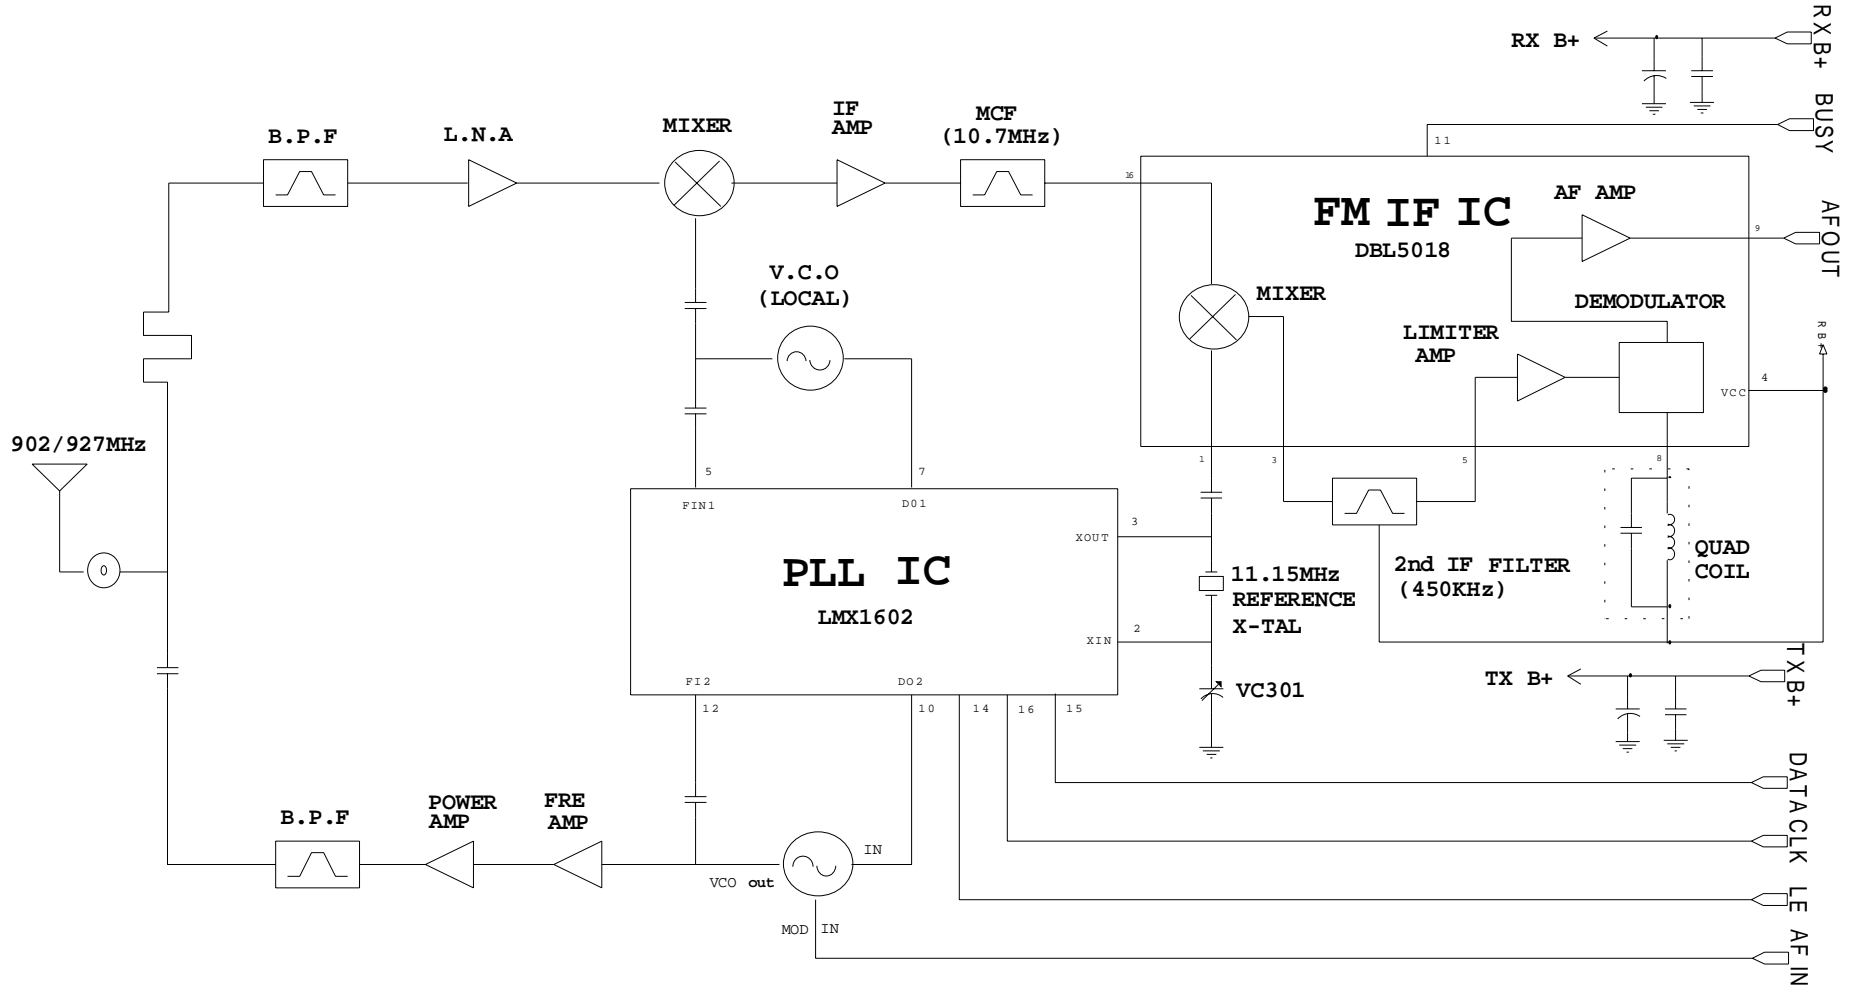

BASE RF BLOCK DIAGRAM

SMOOTHLINE LTD.		
File		
Size	Document Number	Rev
A3	BASE RF BLOCK DIAGRAM	
Date:	Saturday, November 07, 1998	of 1

PORT RF BLOCK DIAGRAM

SMOOTHLINE LTD.			
Title			
Size	Document Number	Rev	
A3	PORT RF BLOCK DIAGRAM		
Date:	Saturday, November 07, 1998	of	1

900MHz CID HANDY (V4) BLOCK DIAGRAM

1	2	3	TALK	
4	5	6	11 D	
7	8	9	FLASH	
*	0	#	TONE	
<	^	>	SCAN	SAVE
DIR.	V	EDIT	RE/PA	DELETE
7 D	10 D		MEMO	FUNC.

SMOOTHLINE LTD.