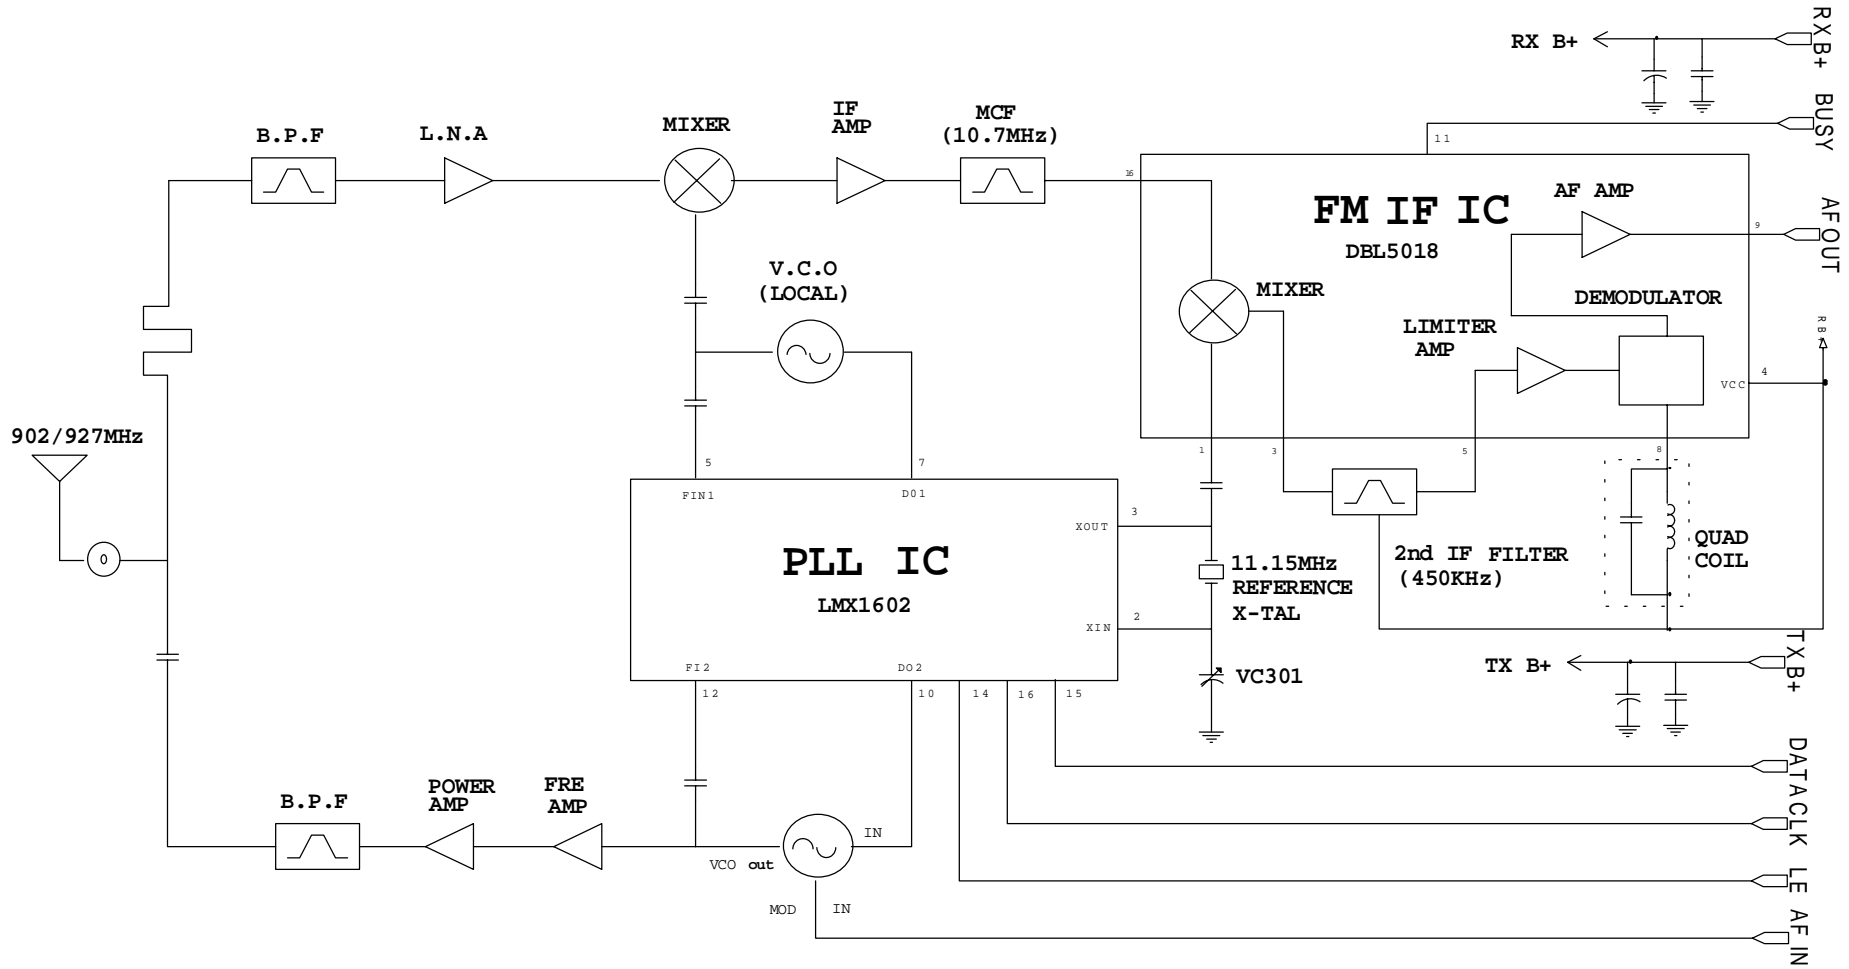

BASE RF BLOCK DIAGRAM

SMOOTHLINE LTD.		
File		
Size	Document Number	Rev
A3	BASE RF BLOCK DIAGRAM	
Date:	Saturday, November 07, 1998	of 1

PORT RF BLOCK DIAGRAM

SMOOTHLINE LTD.			
Title			
Size	Document Number	Rev	
A3	PORT RF BLOCK DIAGRAM		
Date:	Saturday, November 07, 1998	of	1

900MHz CID HANDY (V4) BLOCK DIAGRAM

1	2	3	TALK	
4	5	6	11 D	
7	8	9	FLASH	
*	0	#	TONE	
<	^	>	SCAN	SAVE
DIR.	V	EDIT	RE/PA	DELETE
7 D	10 D		MEMO	FUNC.

SMOOTHLINE LTD.