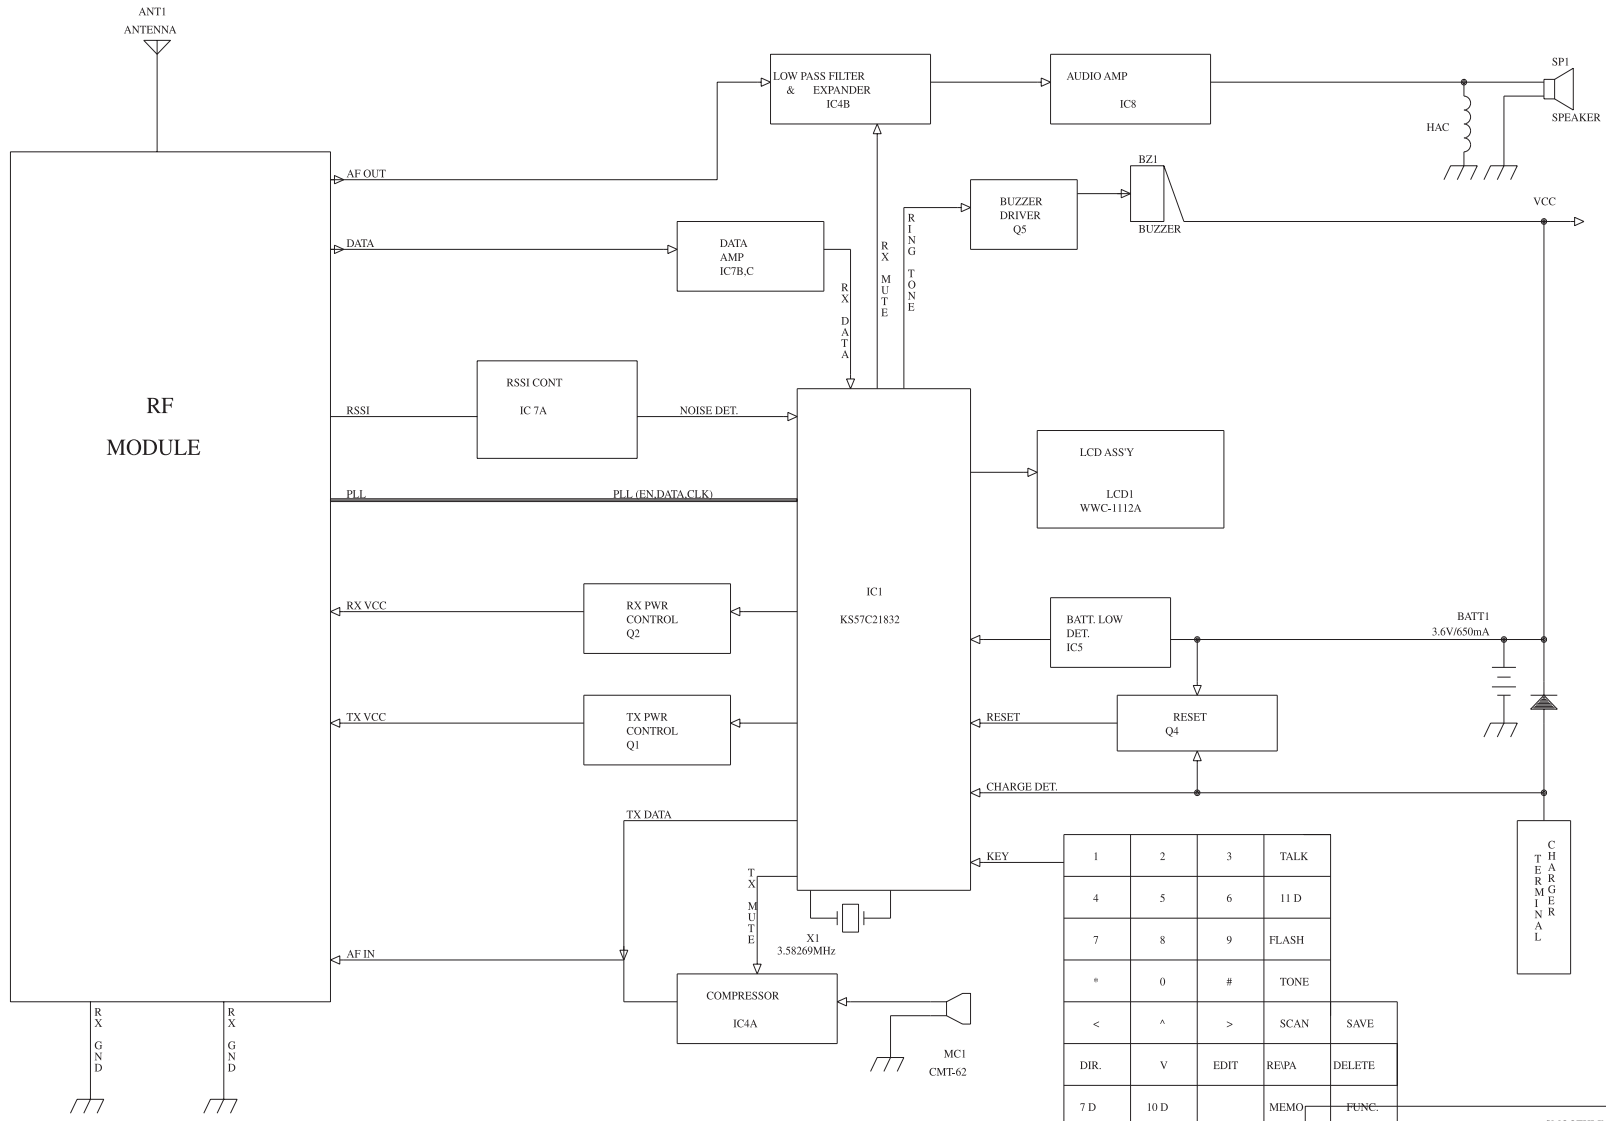

BASE RF BLOCK DIAGRAM

SMOOTHLINE LTD.		
File		
Size	Document Number	Rev
A3	BASE RF BLOCK DIAGRAM	
Date:	Saturday, November 07, 1998	of 1

PORT RF BLOCK DIAGRAM

SMOOTHLINE LTD.			
Title			
Size	Document Number	Rev	
A3	PORT RF BLOCK DIAGRAM		
Date:	Saturday, November 07, 1998	of	1

900MHz CID HANDY (V4) BLOCK DIAGRAM

1	2	3	TALK	
4	5	6	11 D	
7	8	9	FLASH	
*	0	#	TONE	
<	^	>	SCAN	SAVE
DIR.	V	EDIT	RE/PA	DELETE
7 D	10 D		MEMO	FUNC.

SMOOTHLINE LTD.