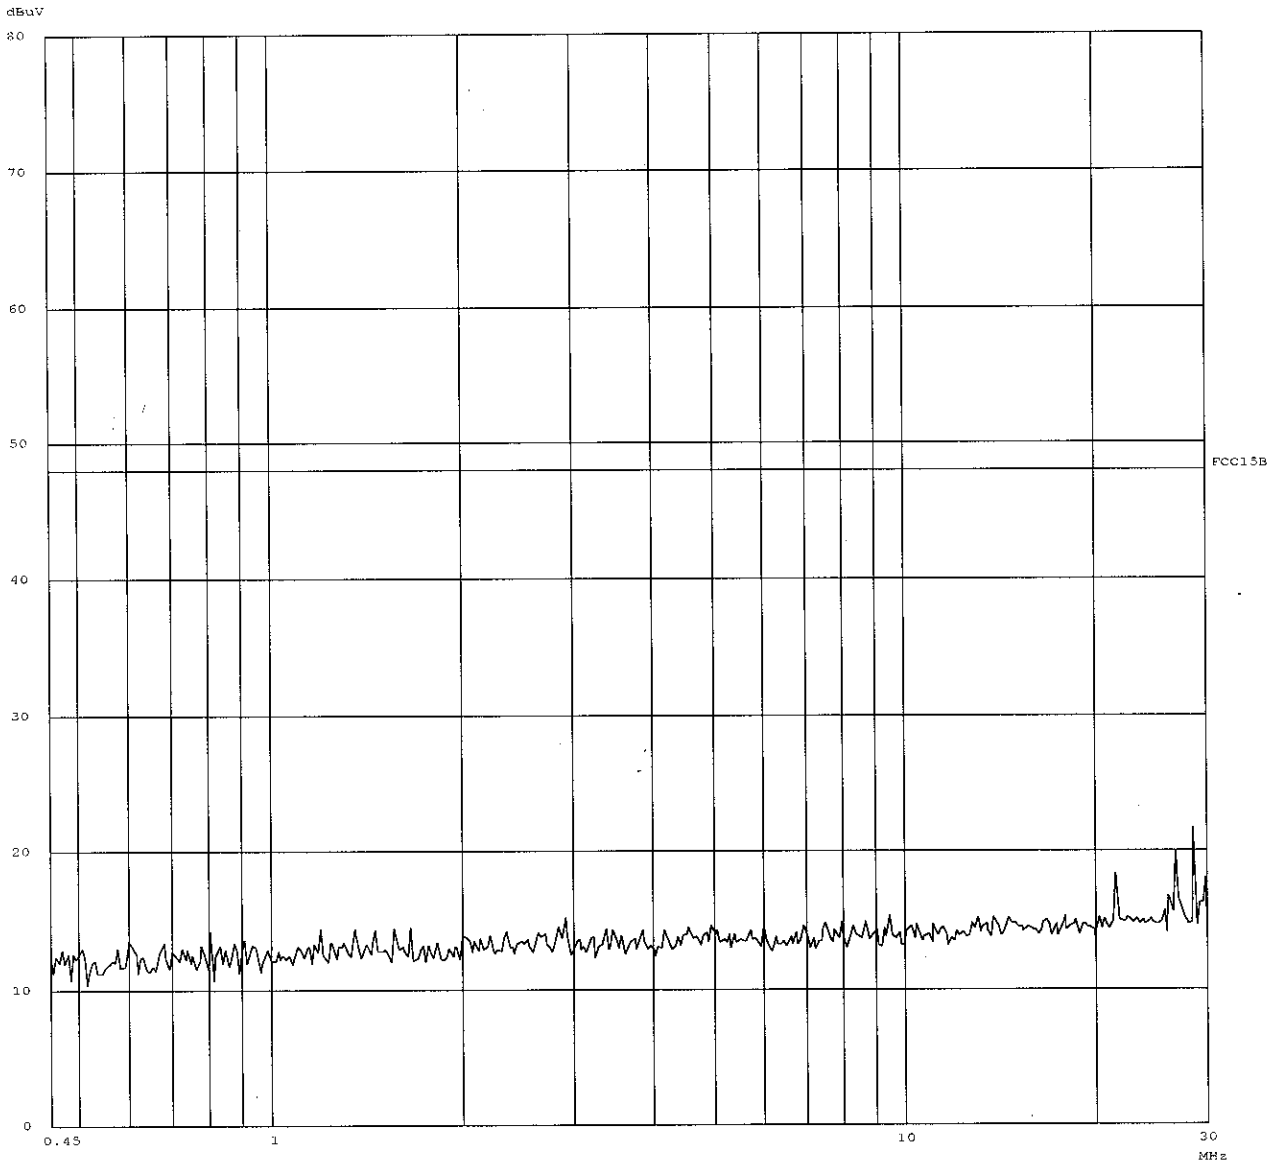

Transducer No.	Start	Stop	Name
3	9k	30M	EI078

Final Measurement: 2 QP  
 Meas Time: 1 s  
 Subranges: 16  
 Acc Margin: 20dB

Ctrl. No.: N/A