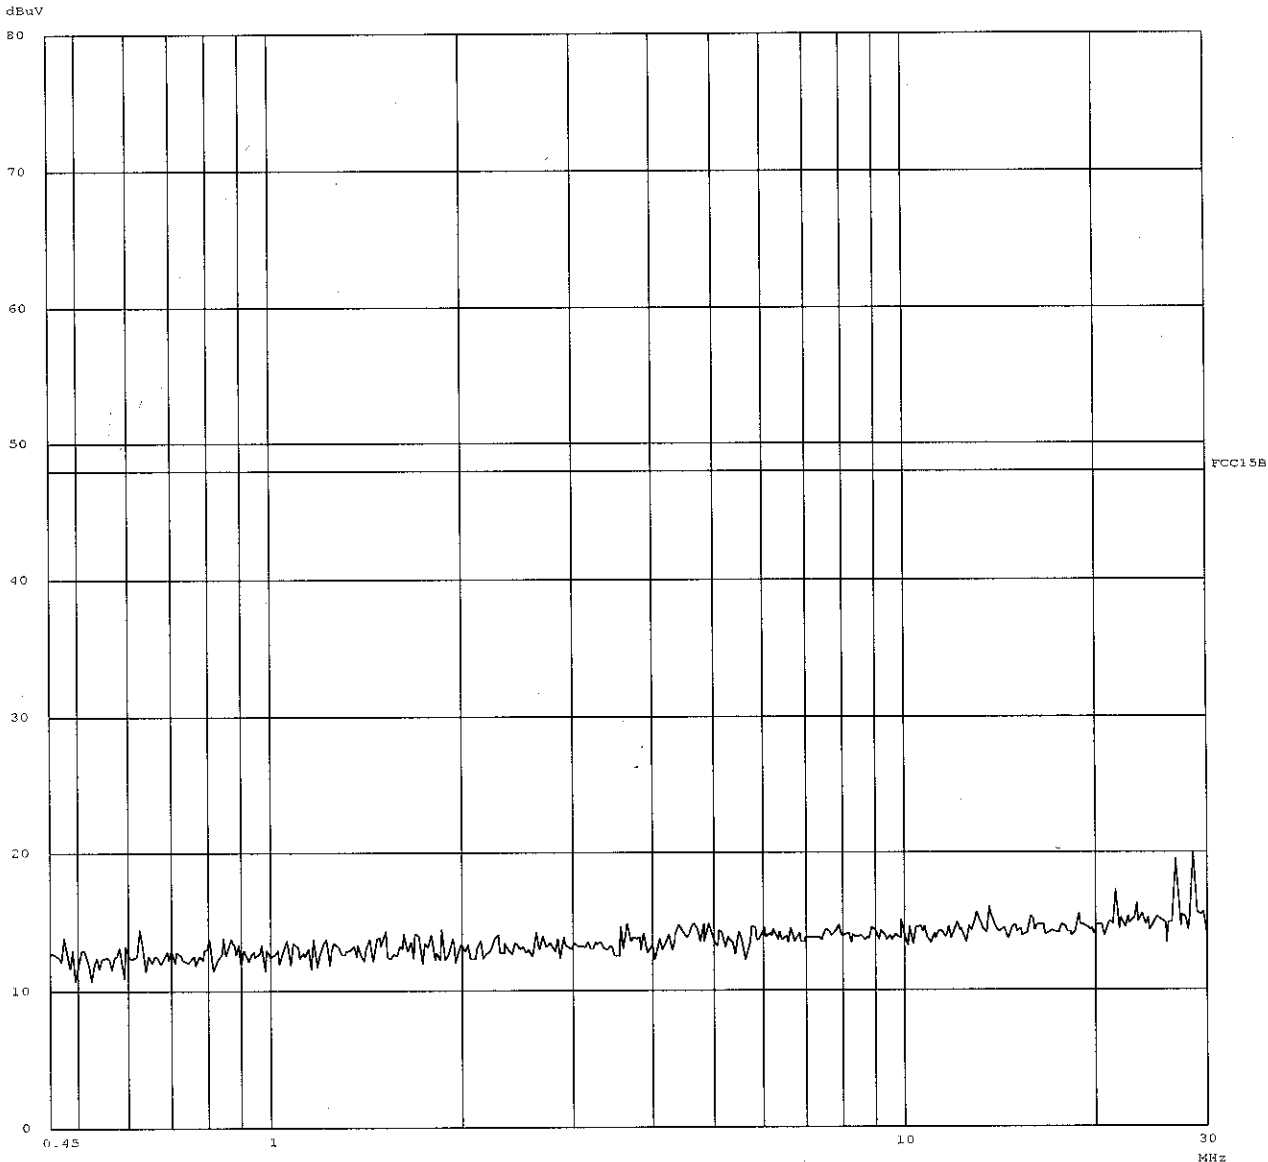

Final Measurement: N QP

Meas Time: 1 s  
 Subranges: 16  
 Acc Margin: 20dB

Transducer No.	Start	Stop	Name
3	9k	30M	EI078

Ctrl. No.: N/A