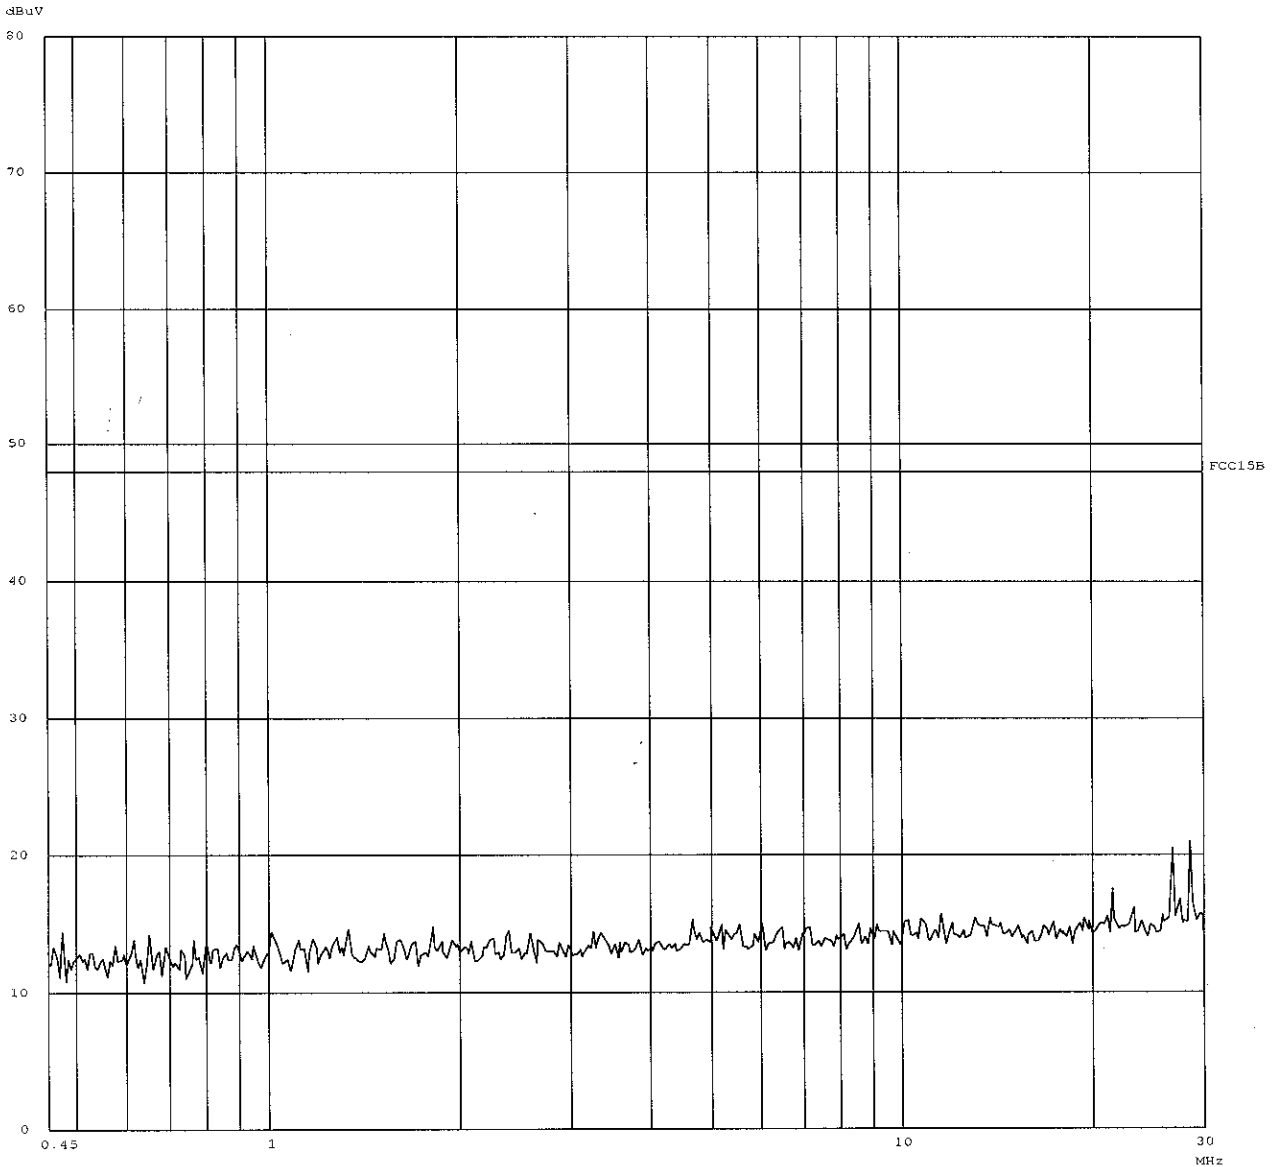

Final Measurement: X QP

Transducer No.	Start	Stop	Name
2	9k	30M	EI078

Meas Time: 1 s  
 Subranges: 16  
 Acc Margin: 20dB

Ctrl. No.: N/A