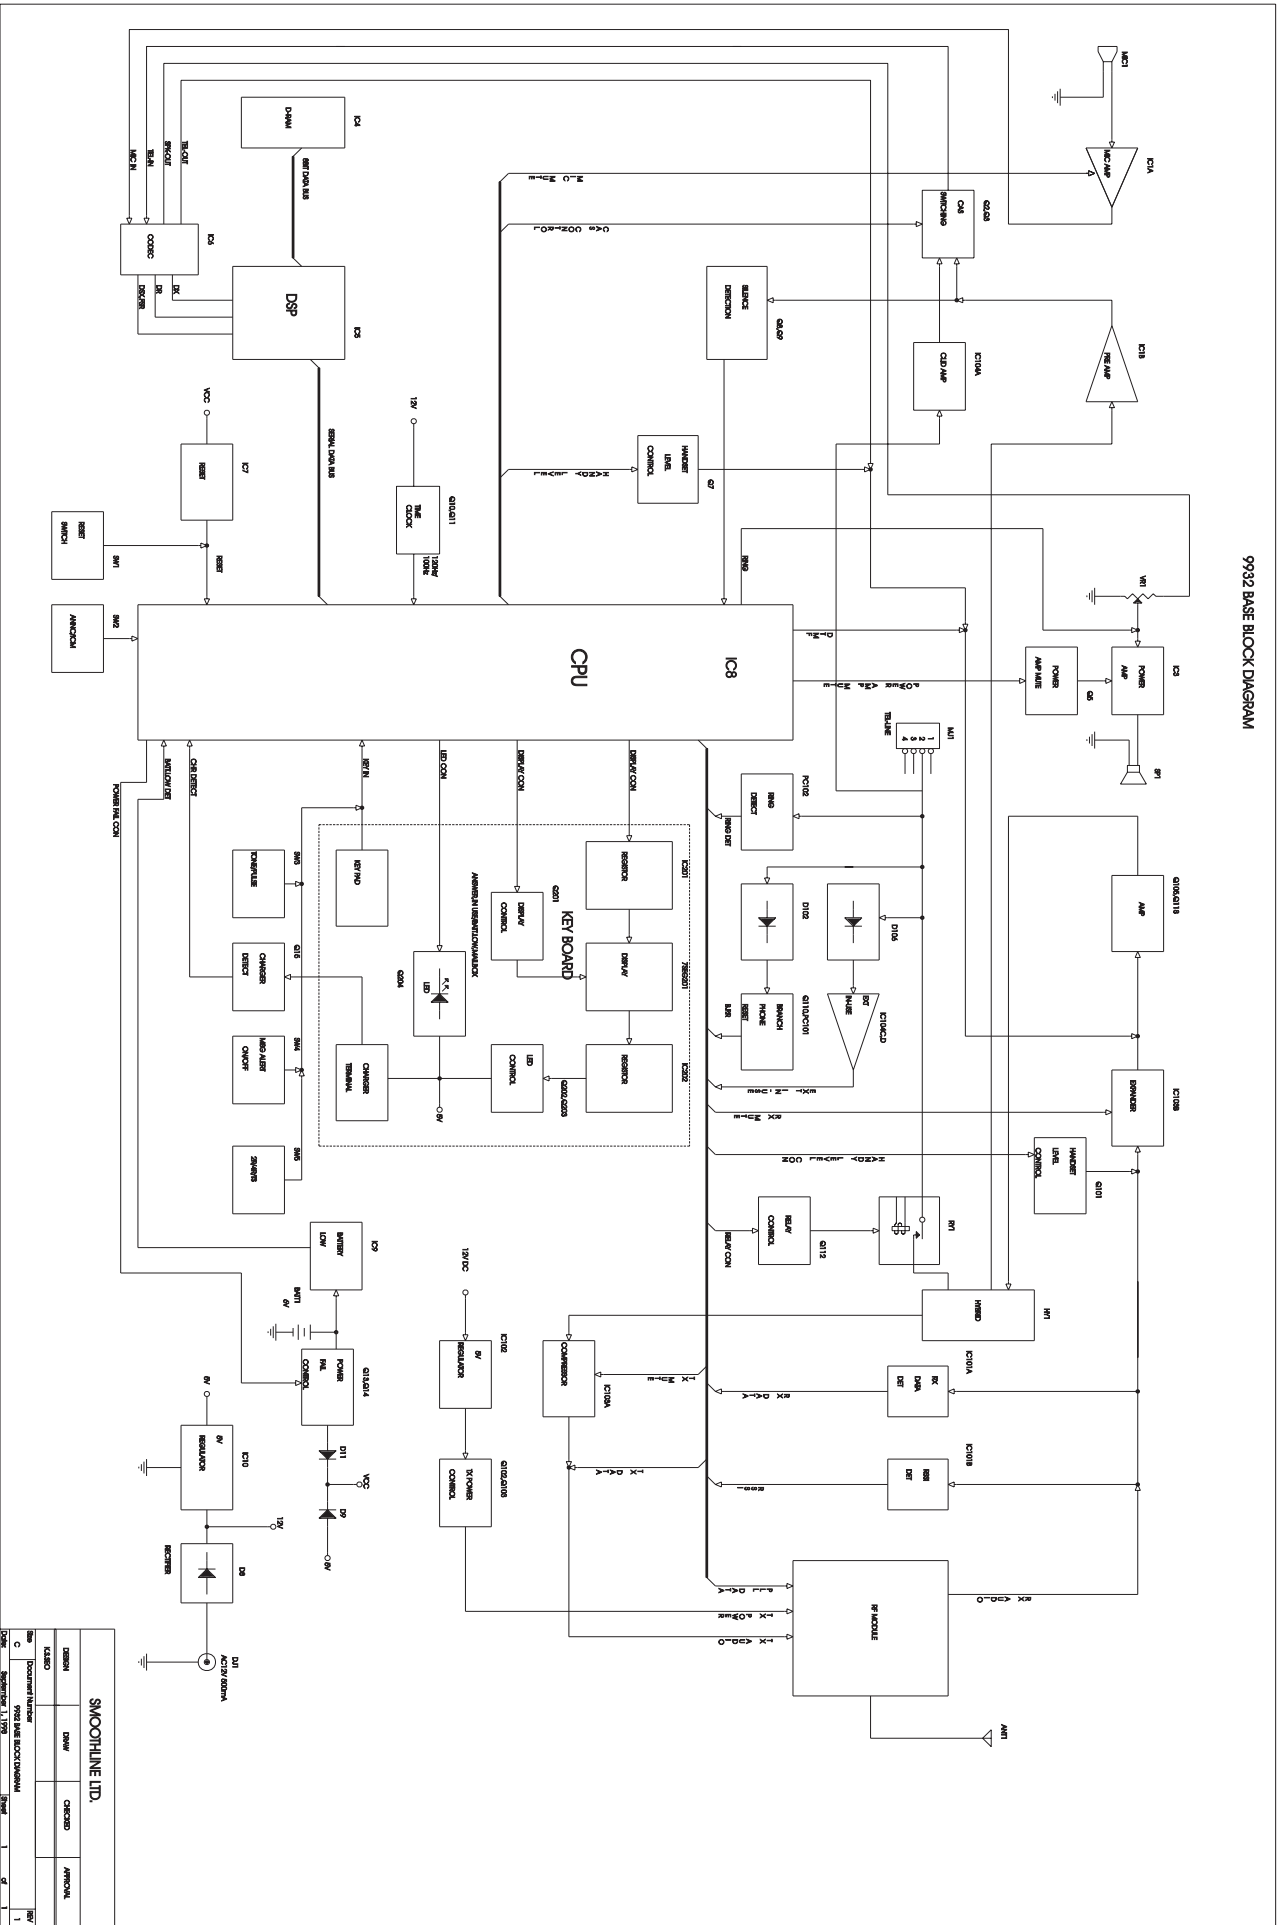

Base unit Block Diagram

9932 BASE BLOCK DIAGRAM

SMOOTHLINE LTD.			
DESIGN	DNAW	CHECKED	APPROVAL
LEAD			
REV			
DATE			