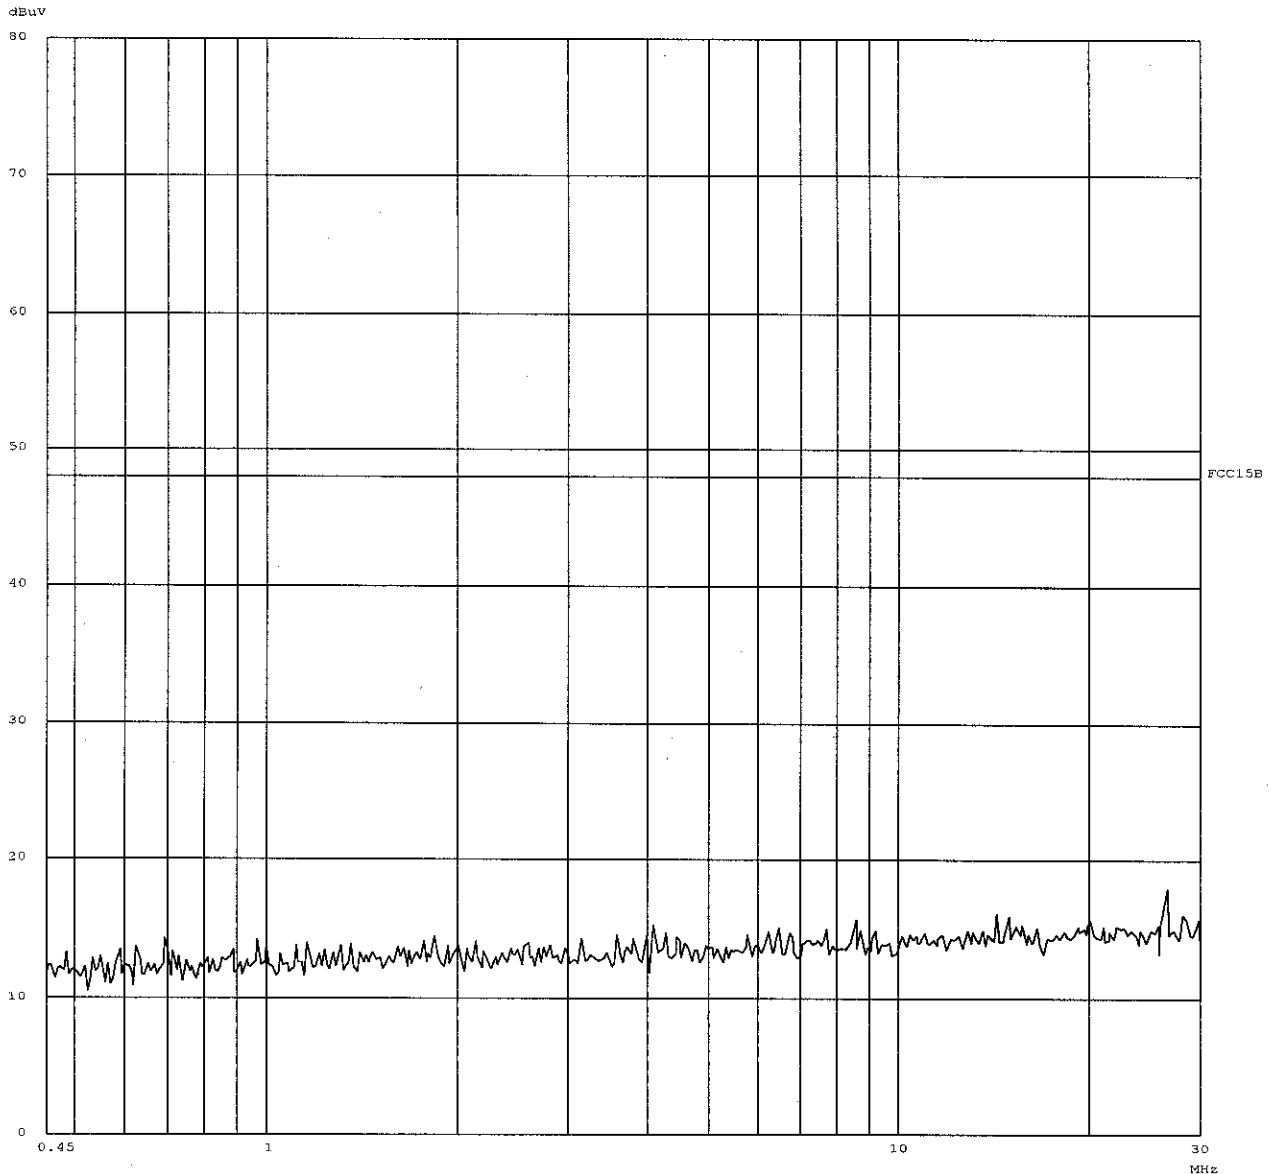

Tx

Report No.: 9807849

Tested By: Hong, Report No.: 9807849

Scan Settings (1 Range)
|----- Frequencies -----| |----- Receiver Settings -----|

Start	Stop	Step	IF BW	Detector	M-Time	Atten	Preamp	OpRge
450k	30M	5k	10k	PK	20ms	AUTO	LN OFF	60dB

Final Measurement: X QF
Meas Time: 1 s
Subranges: 16
Acc Margin: 20dB

Transducer No.	Start	Stop	Name
3	9k	30M	E1078

Ctrl. No.: N/A