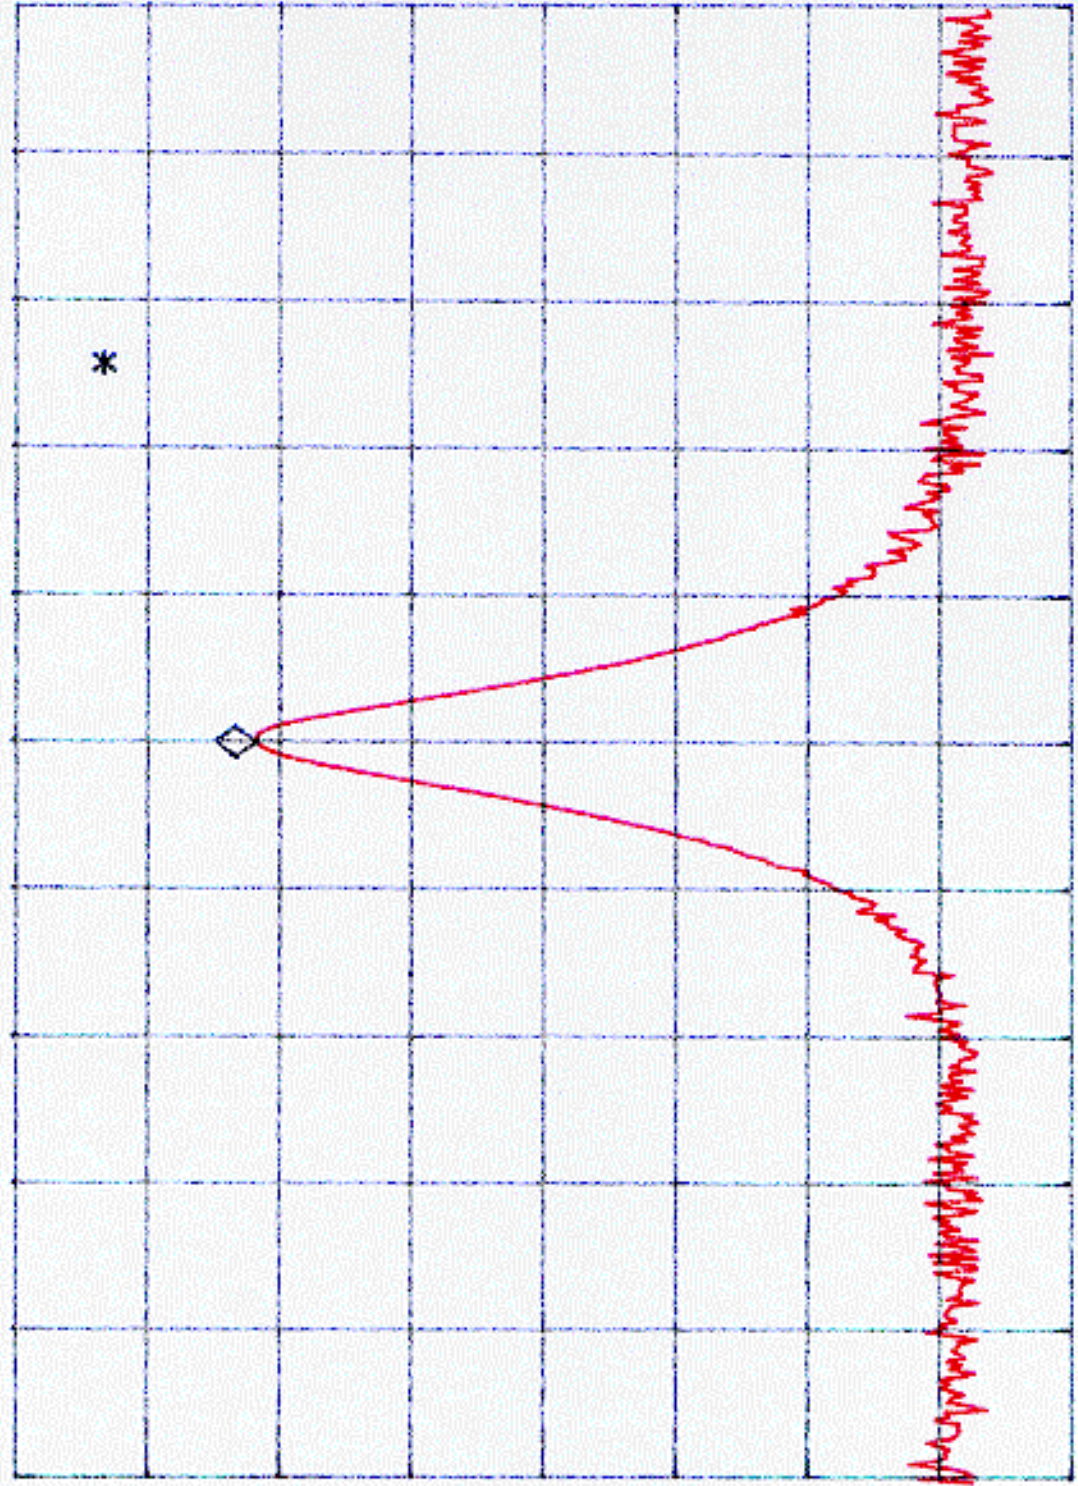

hp

MKR 902.120 MHz
85.69 dB μ V

REF 107.0 dB μ V AT 10 dB

PEAK
LOG
10
dB/

VA SB
SC FC
CORR

CENTER 902.120 MHz
#RES BW 100 KHZ
SPAN 5.000 MHz
SWP 20.0 msec
#VBW 3 MHz

1/20

MKR 927.290 MHz
88.23 dB μ V

REF 107.0 dB μ V AT 10 dB

PEAK
LOG
10
dB/

VA SB
SC FC
CORR

CENTER 927.290 MHz
#RES BW 100 KHZ
#VBW 3 MHz
SPAN 5.000 MHz
SWP 20.0 msec