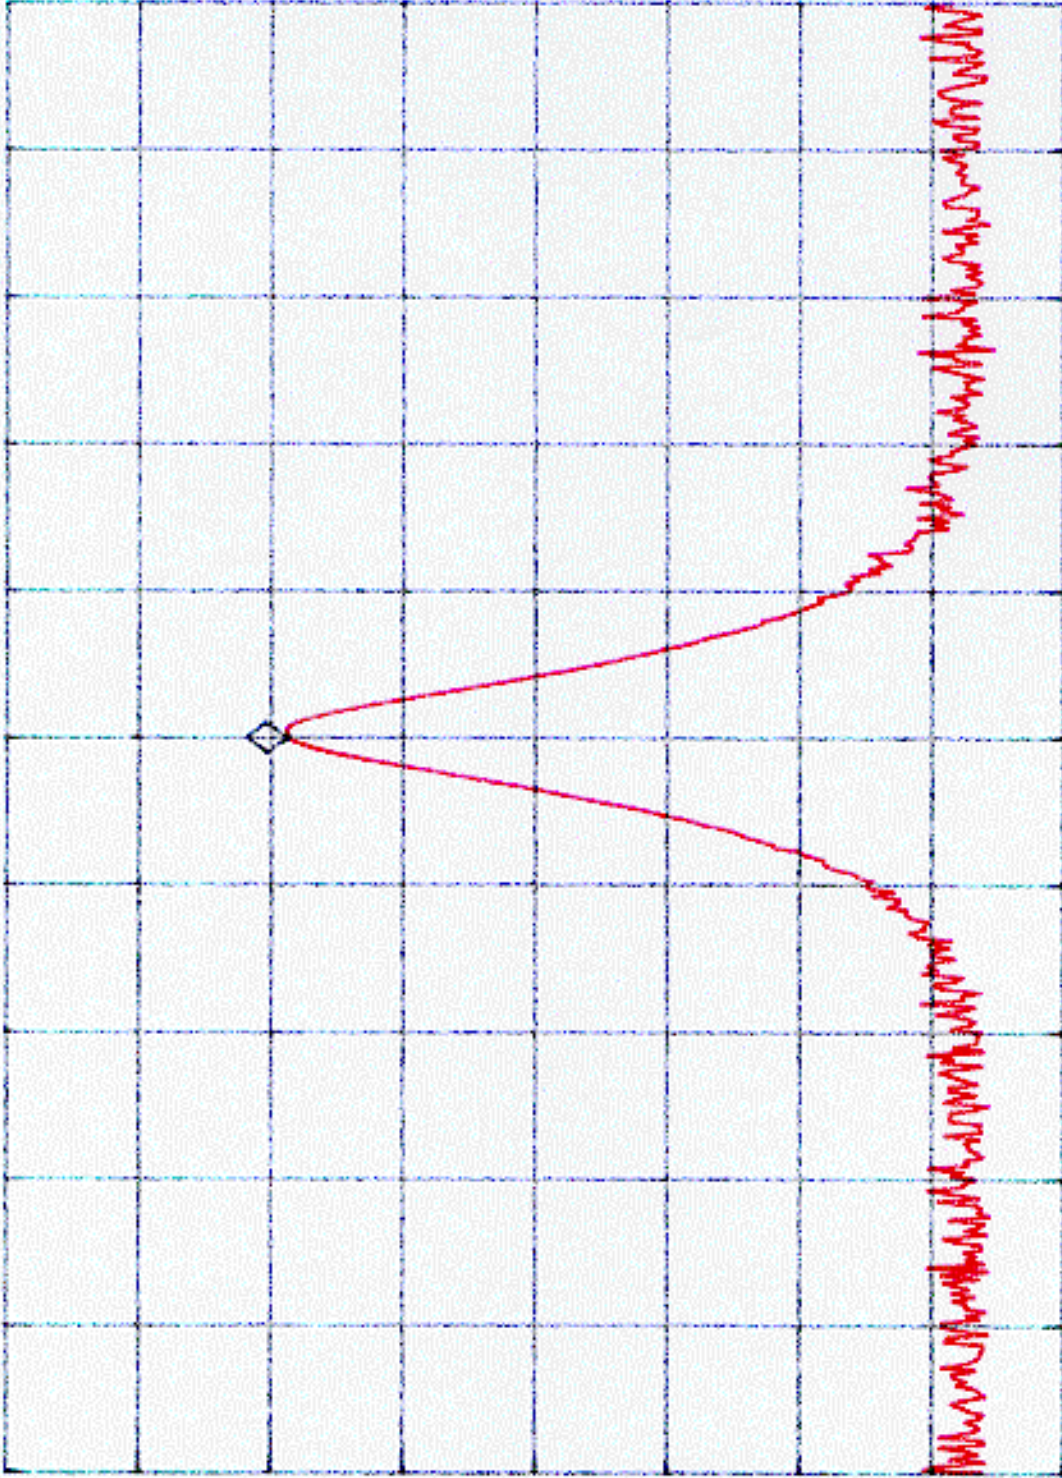

hp

MKR 902.120 MHz
85.69 dB μ V

REF 107.0 dB μ V AT 10 dB

PEAK
LOG
10
dB/

VA SB
SC FC
CORR

CENTER 902.120 MHz
#RES BW 100 KHZ
SPAN 5.000 MHz
SWP 20.0 msec
#VBW 3 MHz

1/20

MKR 927.290 MHz
88.23 dB μ V

REF 107.0 dB μ V AT 10 dB

PEAK
LOG
10
dB/

VA SB
SC FC
CORR

CENTER 927.290 MHz
#RES BW 100 KHZ
#VBW 3 MHz
SPAN 5.000 MHz
SWP 20.0 msec