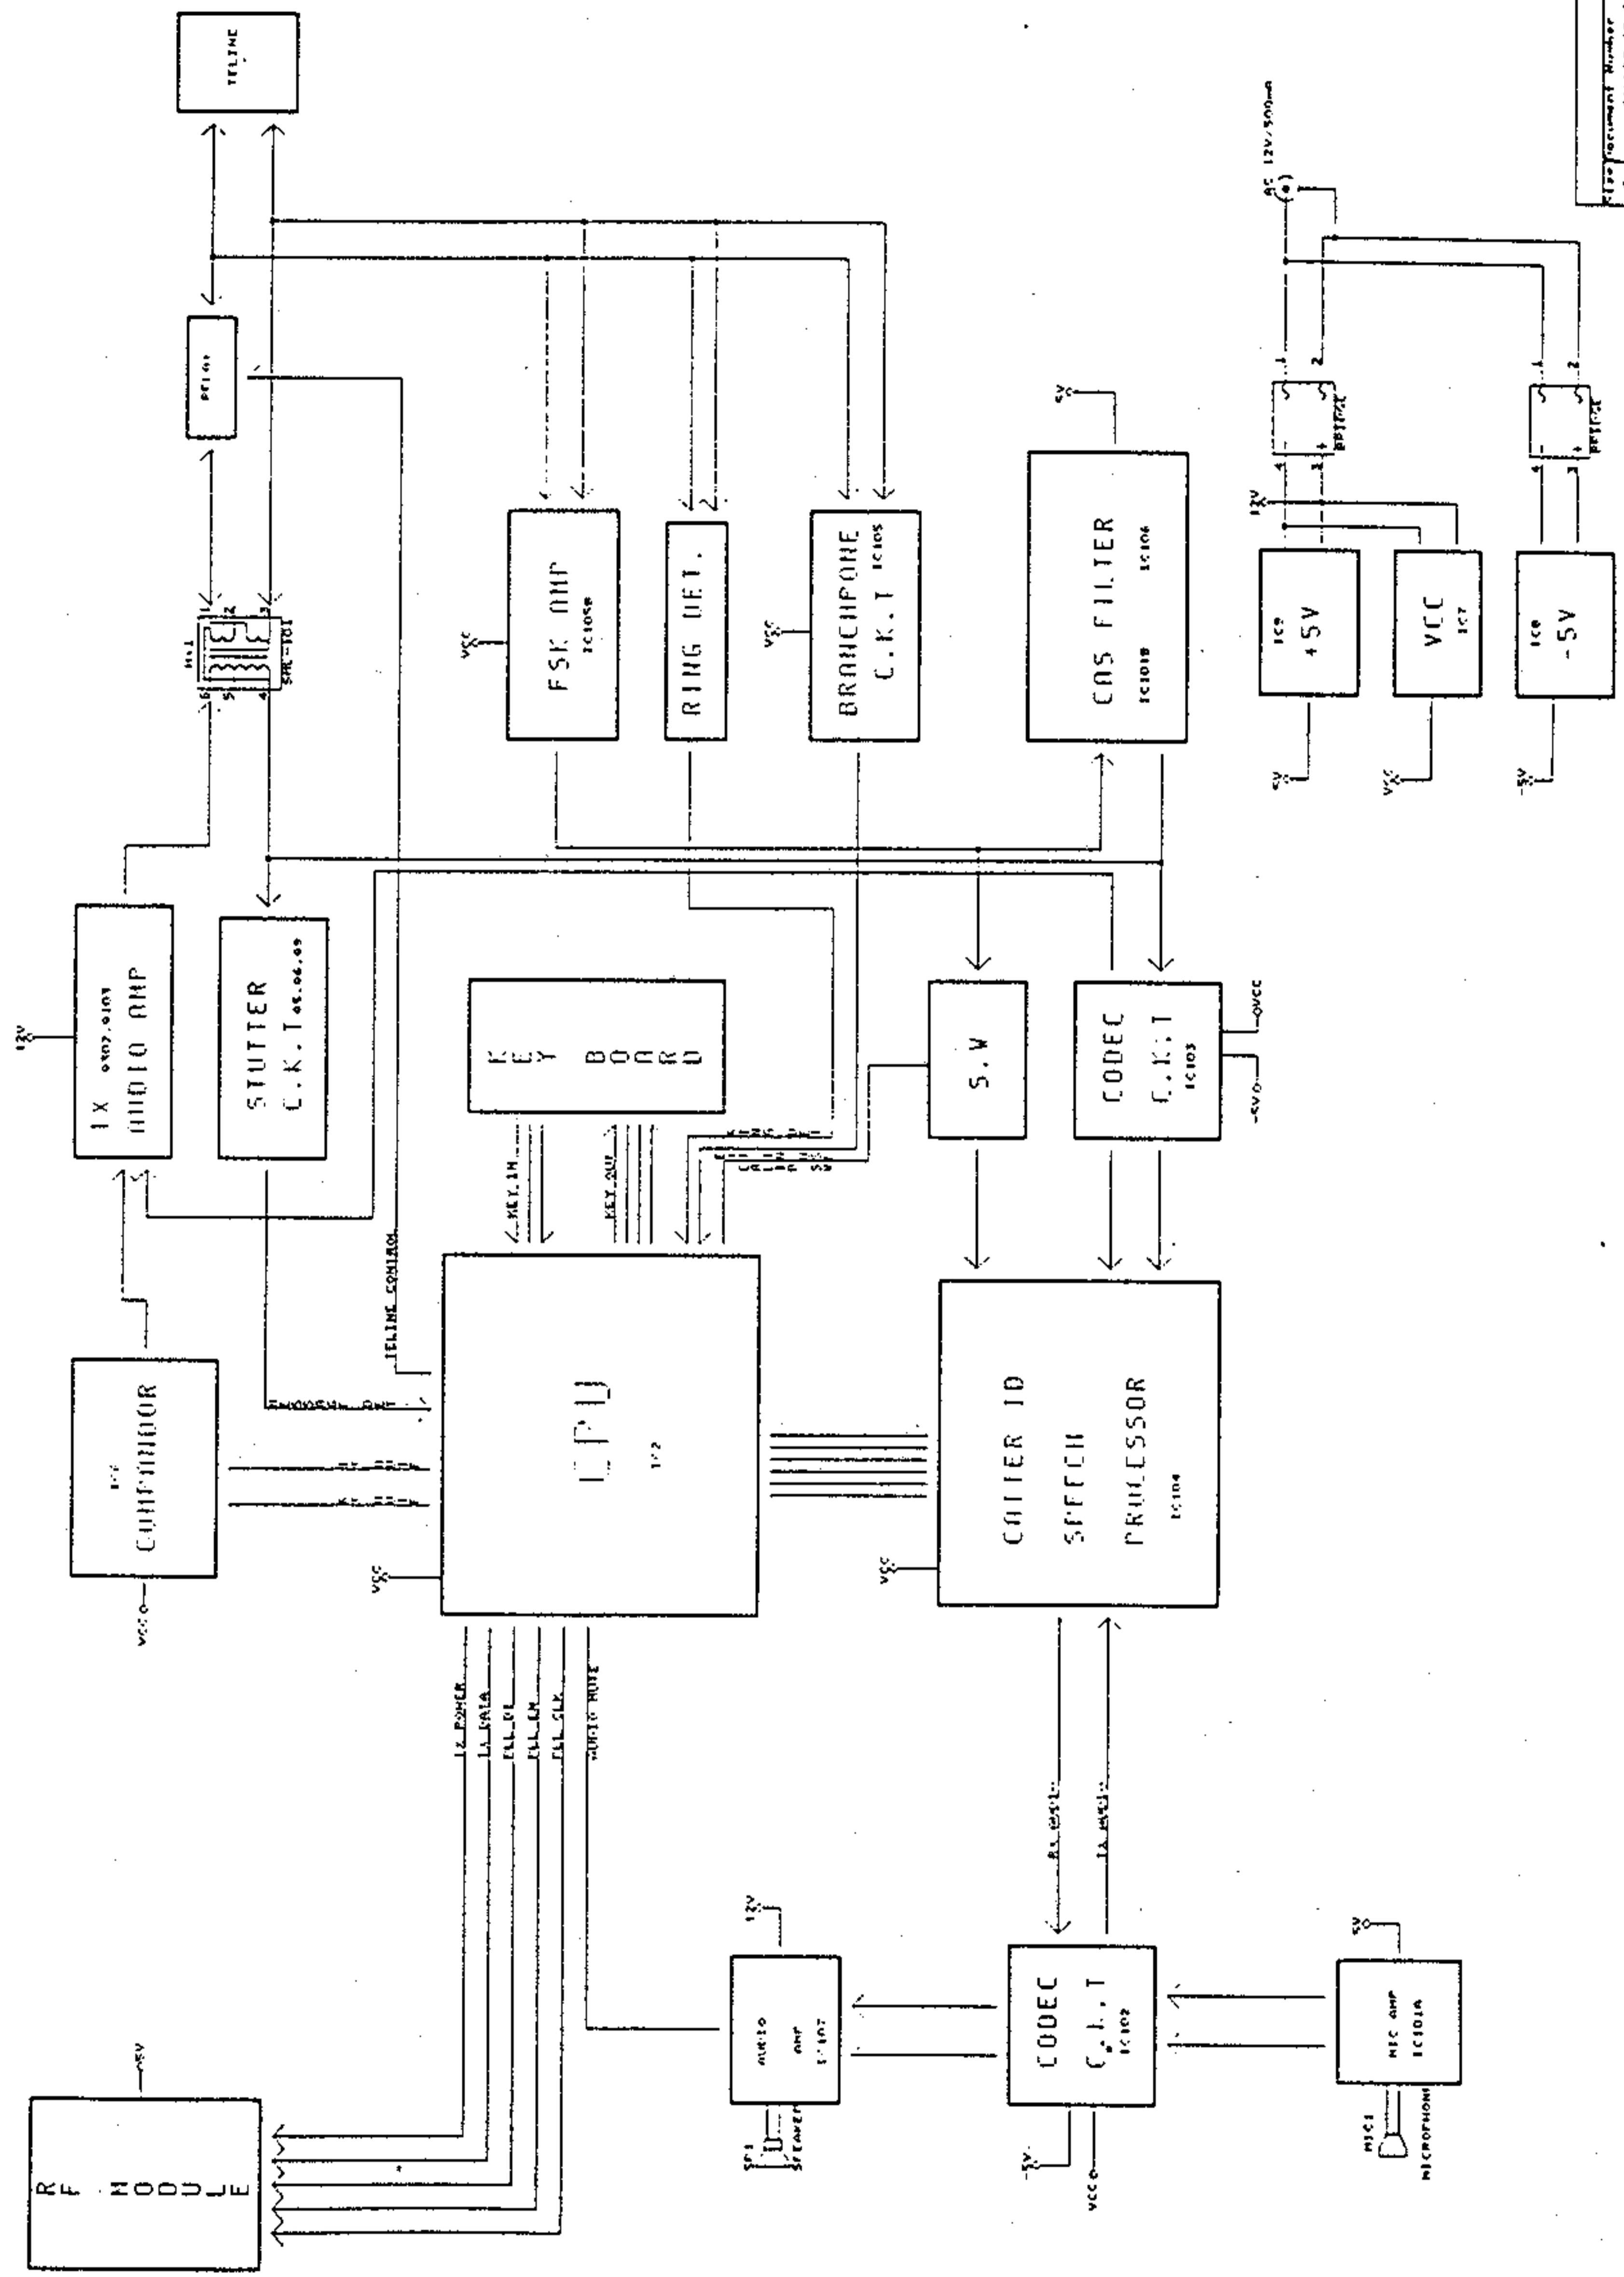

900MHz CID HANDY BLOCK DIAGRAM

1	2	3	TALK
4	5	6	11 D
7	8	9	FLASH
*	0	#	TONE
<	^	>	SCAN
DIR.	V	EDIT	RE/PA
7 D	10 D	INT	MEMO
			FUNC.

File Number
 CALLED ID & SPEAKER PHONE
 NOV 78 1988