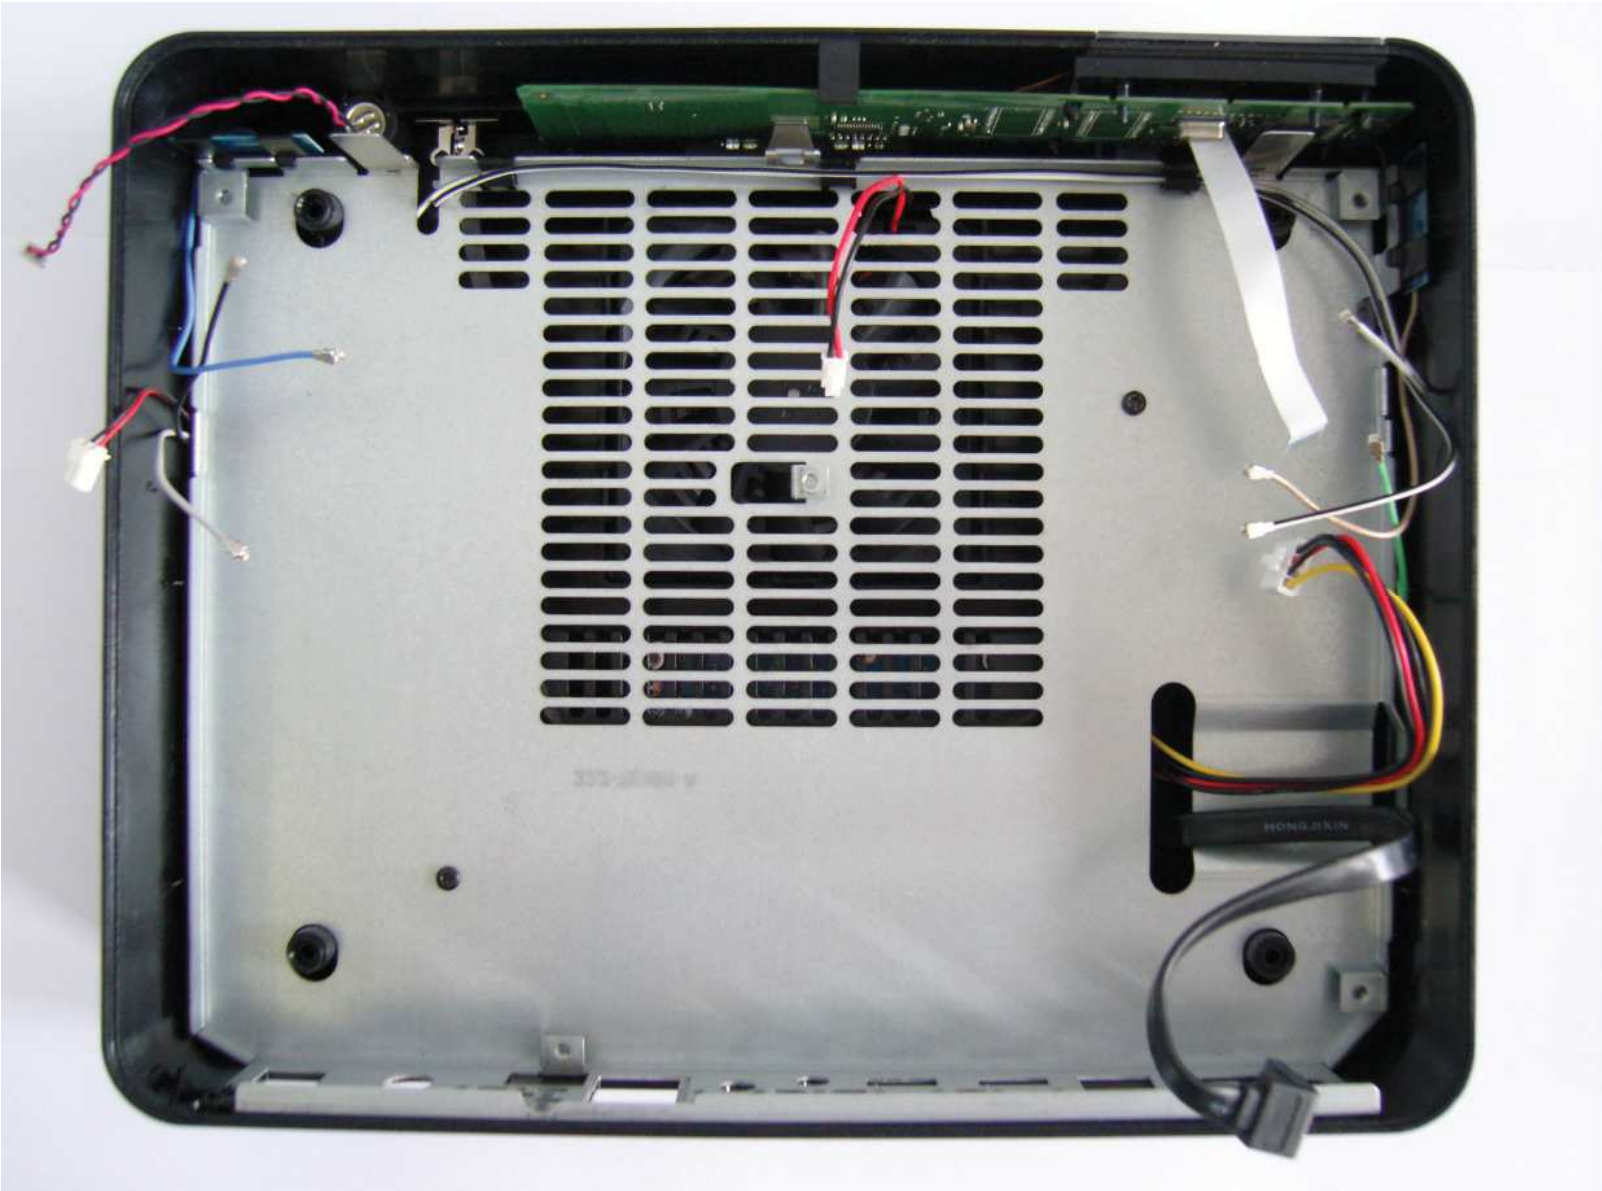

Model Name: **ND7506**  
Customer: **Layer 3 tv**  
Pace's Internal Name: **E397 Layer 3 Gateway**

Gateway Front View

Gateway Rear View

Gateway Bottom  
View

Lid Removed

Main PCB Removed

Metal 'L' base  
Removed