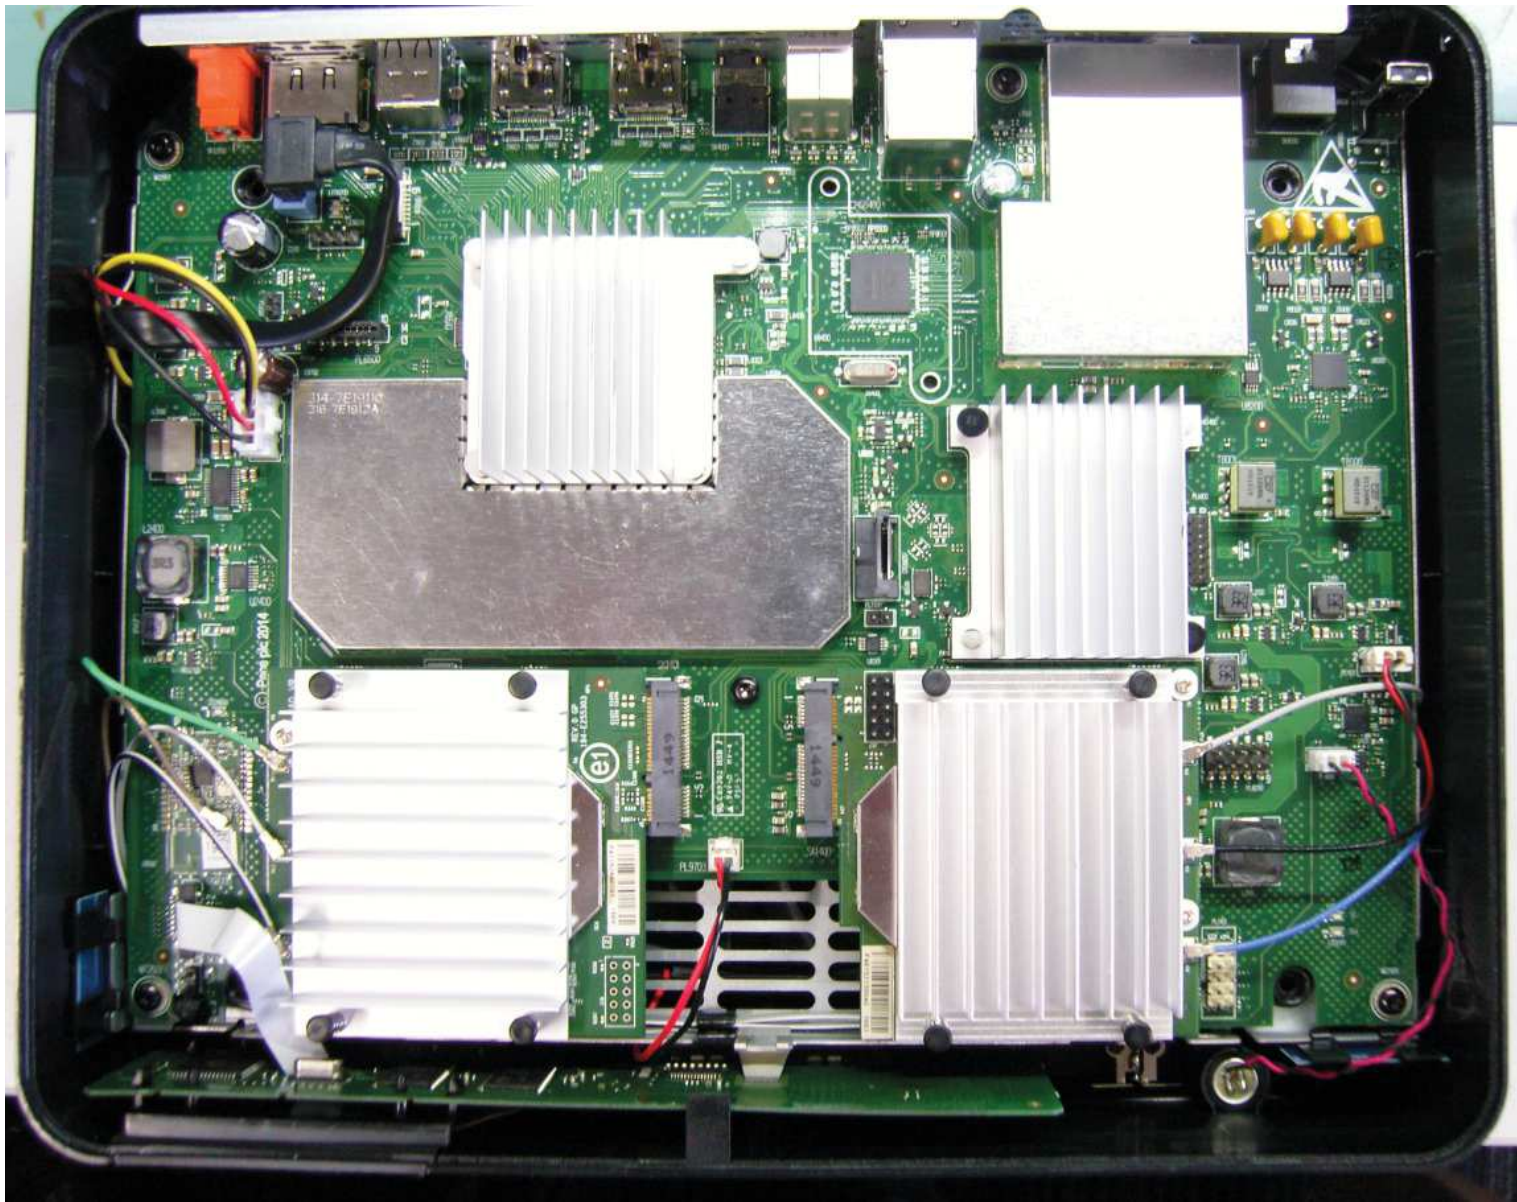

Model Name: **ND7506**  
Customer: **Layer 3 tv**  
Pace's Internal Name: **E397 Layer 3 Gateway**

Gateway Front View

Gateway Rear View

Gateway Bottom  
View

Lid Removed

Main PCB Removed

Metal 'L' base  
Removed