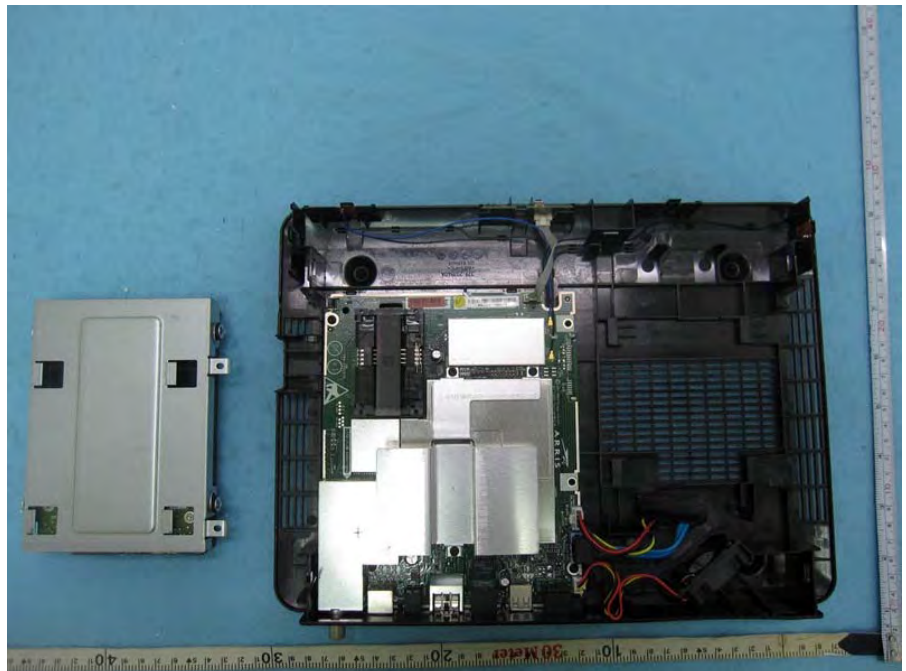

Brand Name: AT&T DIRECTV Model No.: HR54-700

Hard disk
Model No.:
WD10EURX-63UY4Y0