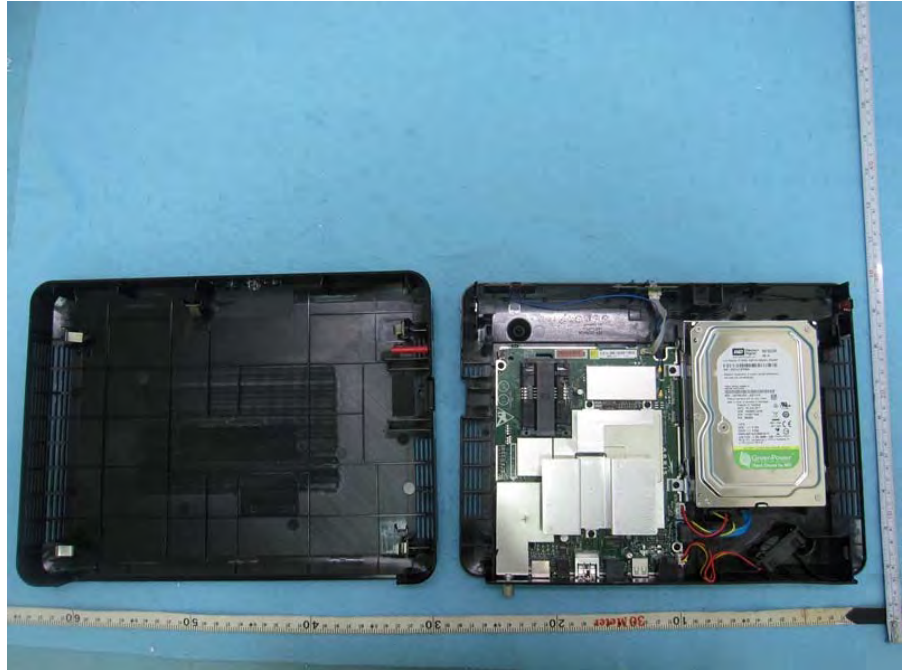

Brand Name: AT&T DIRECTV Model No.: HR54-700

Hard disk
Model No.:
WD10EURX-63UY4Y0