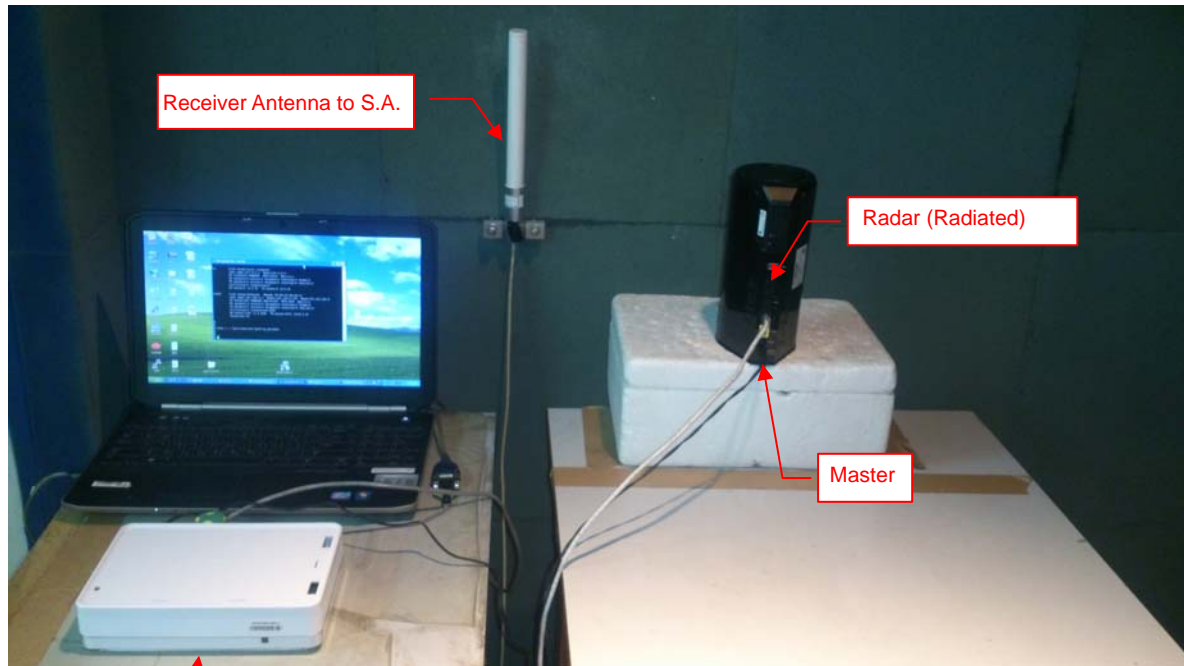

## PHOTOGRAPHS OF THE TEST CONFIGURATION

Set UUT as Client without radar detection mode (Radar injected into Master)

UUT