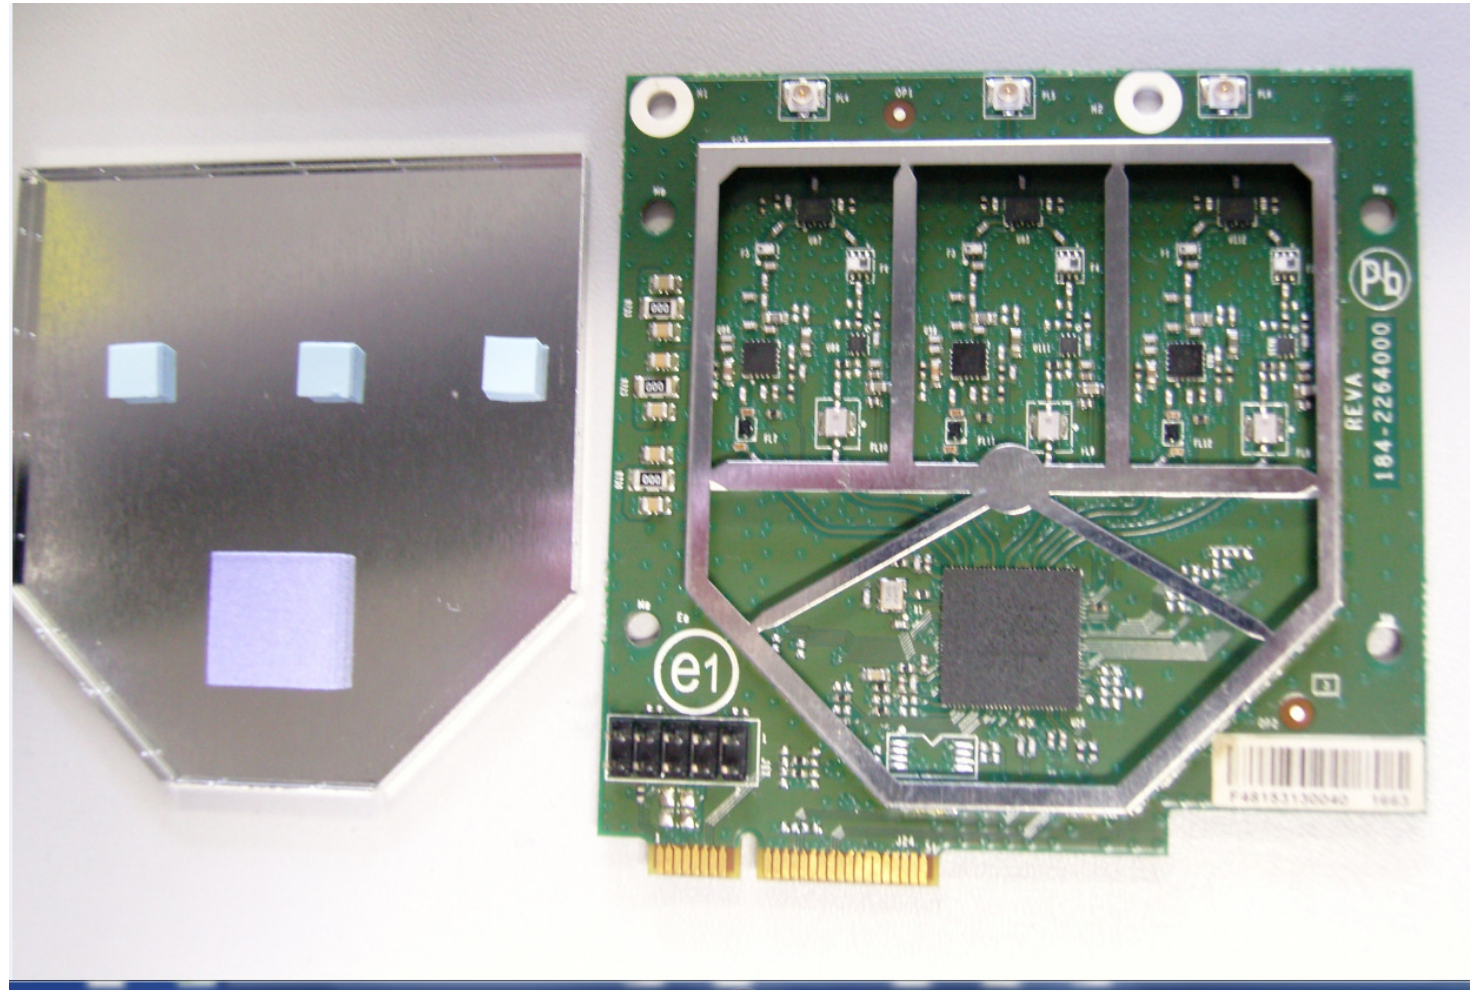

2.4GHz Wi-Fi Module

Top View

2.4GHz Wi-Fi Module

Top View

Heat-sink removed

2.4GHz Wi-Fi Module

Top View

Heat-sink removed

Shield Lid removed

2.4GHz Wi-Fi Module

Bottom View