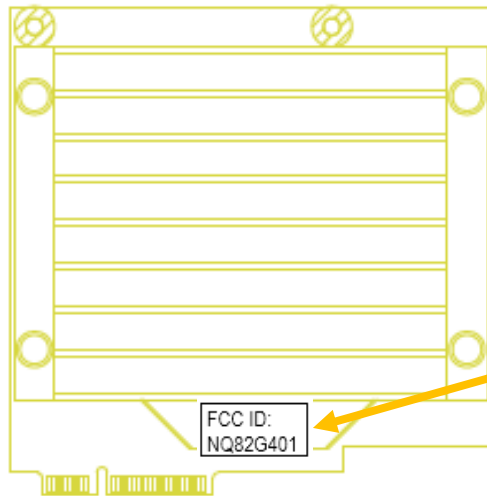

2.4G WiFi module – label

To fit on the module, suggested location shown below.

Same size label as SN label currently in place

260-2264000

PCA 2.4G WIFI MODULE

Test to appear on label

FCC ID:

NQ82G401

FCC ID:
NQ82G401