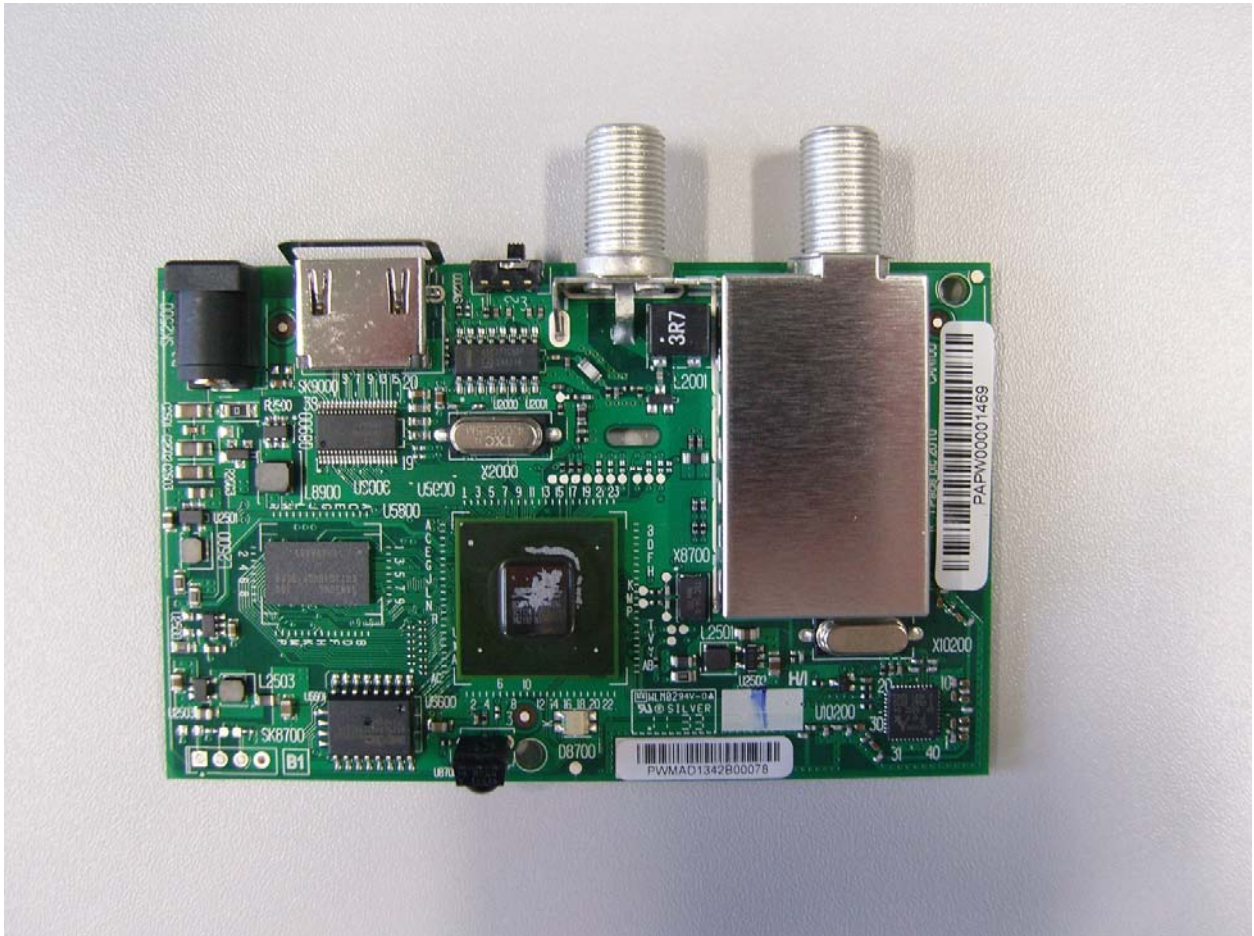

Product Service

FCC ID: NQ80DC60XU

Pace Plc
DC60Xu High Definition digital transport adaptor

INTERNAL PHOTOGRAPHS

Product Service

FCC ID: NQ80DC60XU

Pace Plc
DC60Xu High Definition digital transport adaptor

Product Service

FCC ID: NQ80DC60XU

Pace Plc
DC60Xu High Definition digital transport adaptor

Product Service

FCC ID: NQ80DC60XU

Pace Plc
DC60Xu High Definition digital transport adaptor