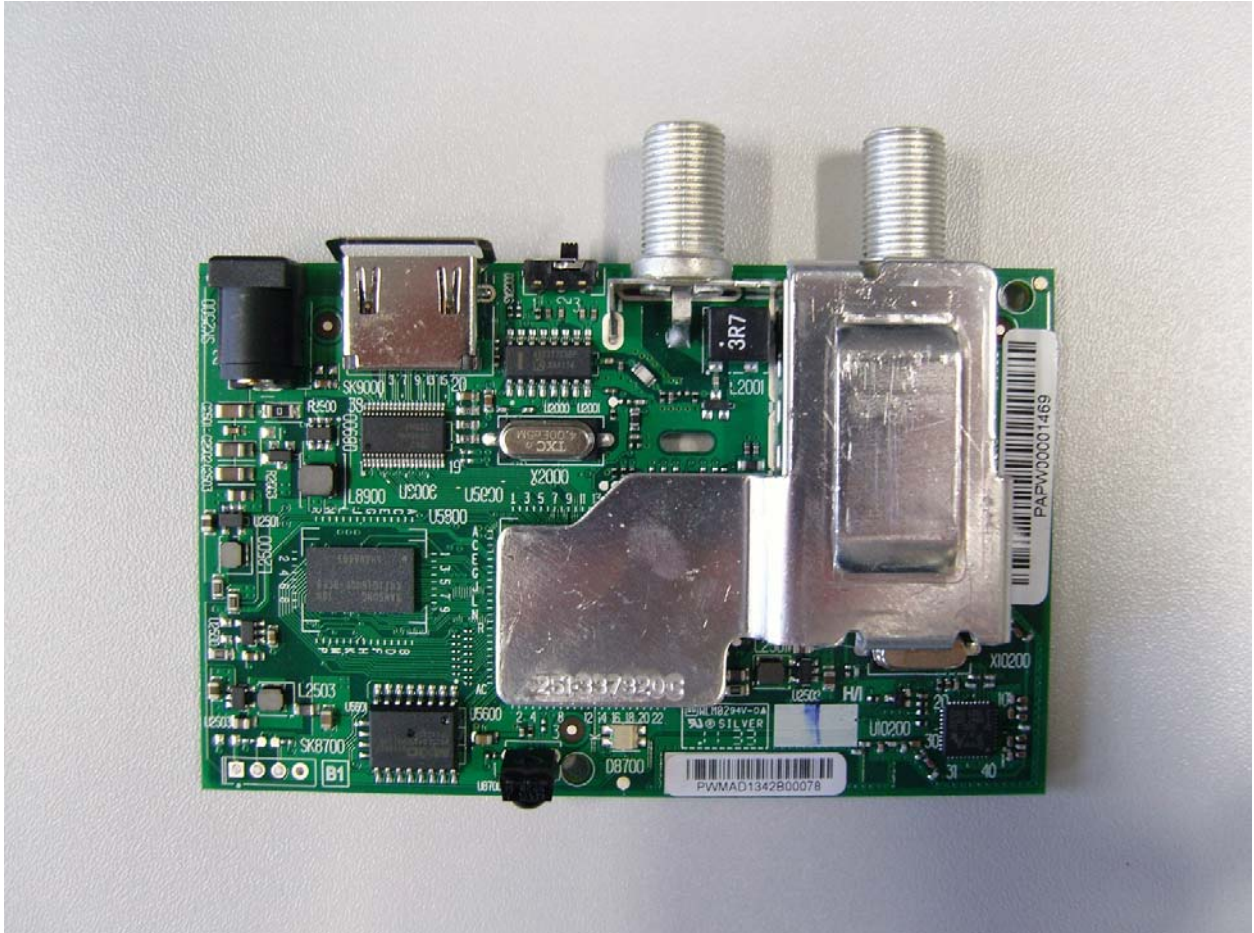

Product Service

FCC ID: NQ80DC60XU

Pace Plc
DC60Xu High Definition digital transport adaptor

INTERNAL PHOTOGRAPHS

Product Service

FCC ID: NQ80DC60XU

Pace Plc
DC60Xu High Definition digital transport adaptor

Product Service

FCC ID: NQ80DC60XU

Pace Plc
DC60Xu High Definition digital transport adaptor

Product Service

FCC ID: NQ80DC60XU

Pace Plc
DC60Xu High Definition digital transport adaptor