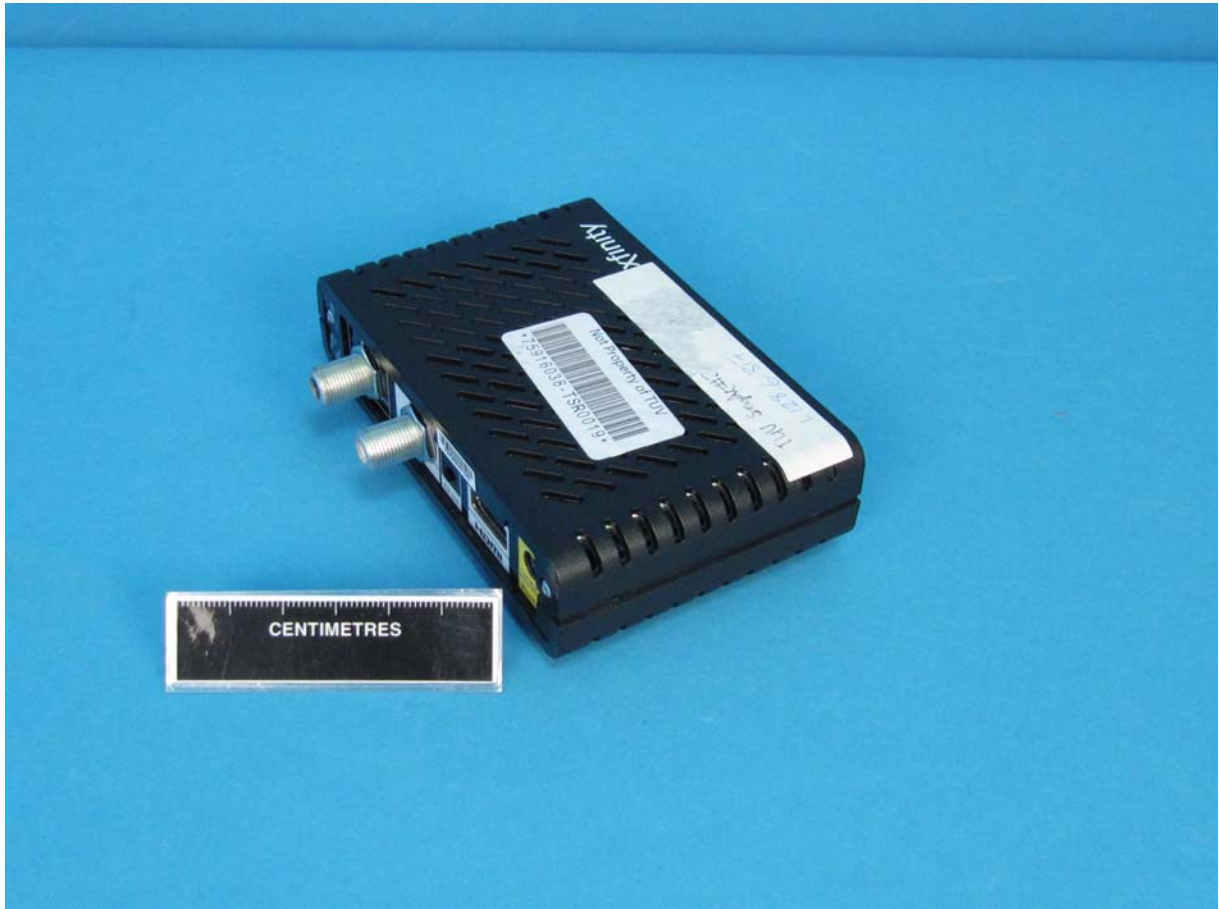

Product Service

FCC ID: NQ80DC60XU

Pace Plc  
DC60Xu High Definition digital transport adaptor

EXTERNAL PHOTOGRAPHS

Font View

Product Service

FCC ID: NQ80DC60XU

Pace Plc  
DC60Xu High Definition digital transport adaptor

Rear View

Product Service

FCC ID: NQ80DC60XU

Pace Plc  
DC60Xu High Definition digital transport adaptor

Side View

Product Service

FCC ID: NQ80DC60XU

Pace Plc  
DC60Xu High Definition digital transport adaptor

Side View

Product Service

FCC ID: NQ80DC60XU

Pace Plc  
DC60Xu High Definition digital transport adaptor

Rear View