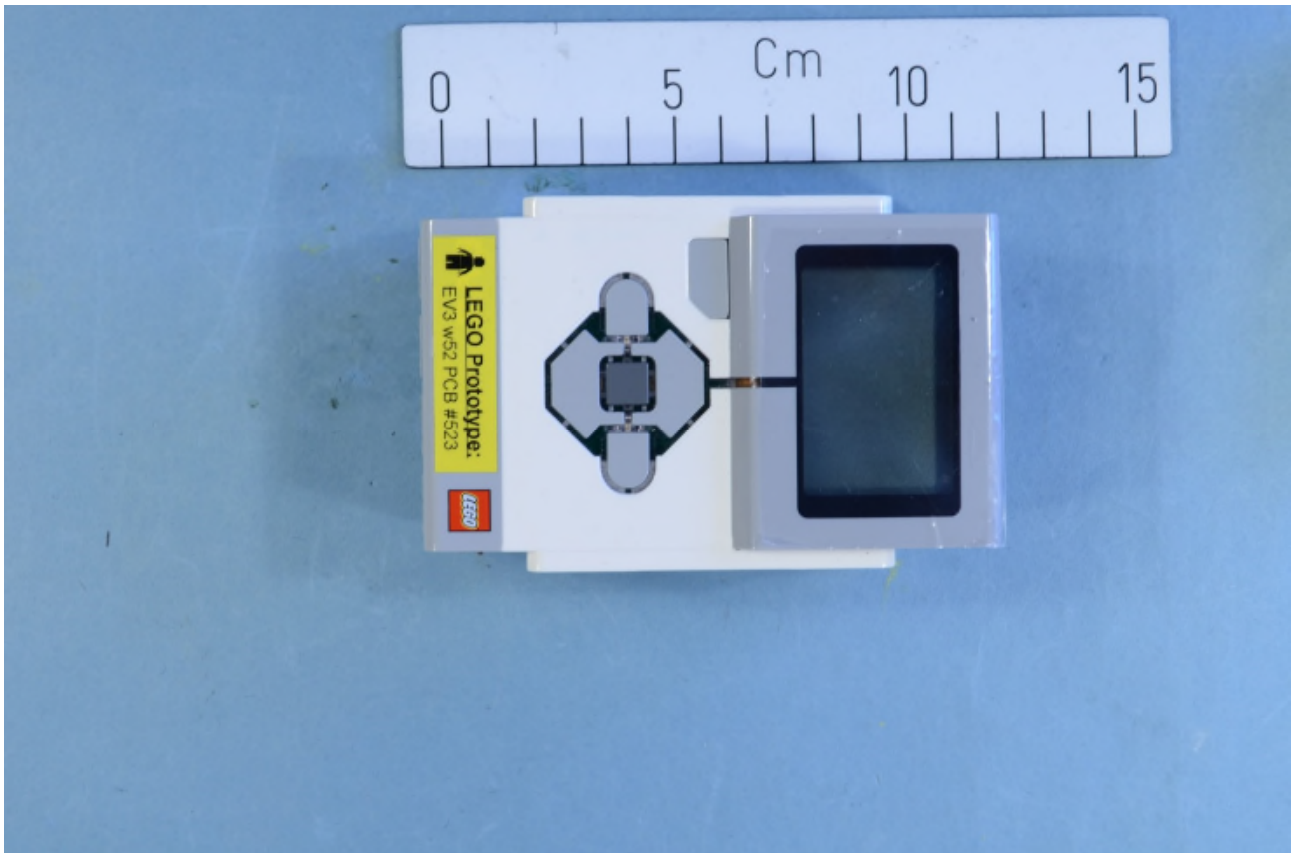

EXTERNAL PHOTOS – EV3

View from above

View from bottom (USB & SD card port)

Bottom view

Bottom view – with battery case open

Side view 1 (motor & sensor ports view)

Side view 2 (motor & sensor ports view)

Label

EV3 with external motor and colour sensor

PHOTOS OF ACCESSORIES

Large Motor

Large motor

Medium Motor

Medium motor

Gyro Sensor

Gyro Sensor