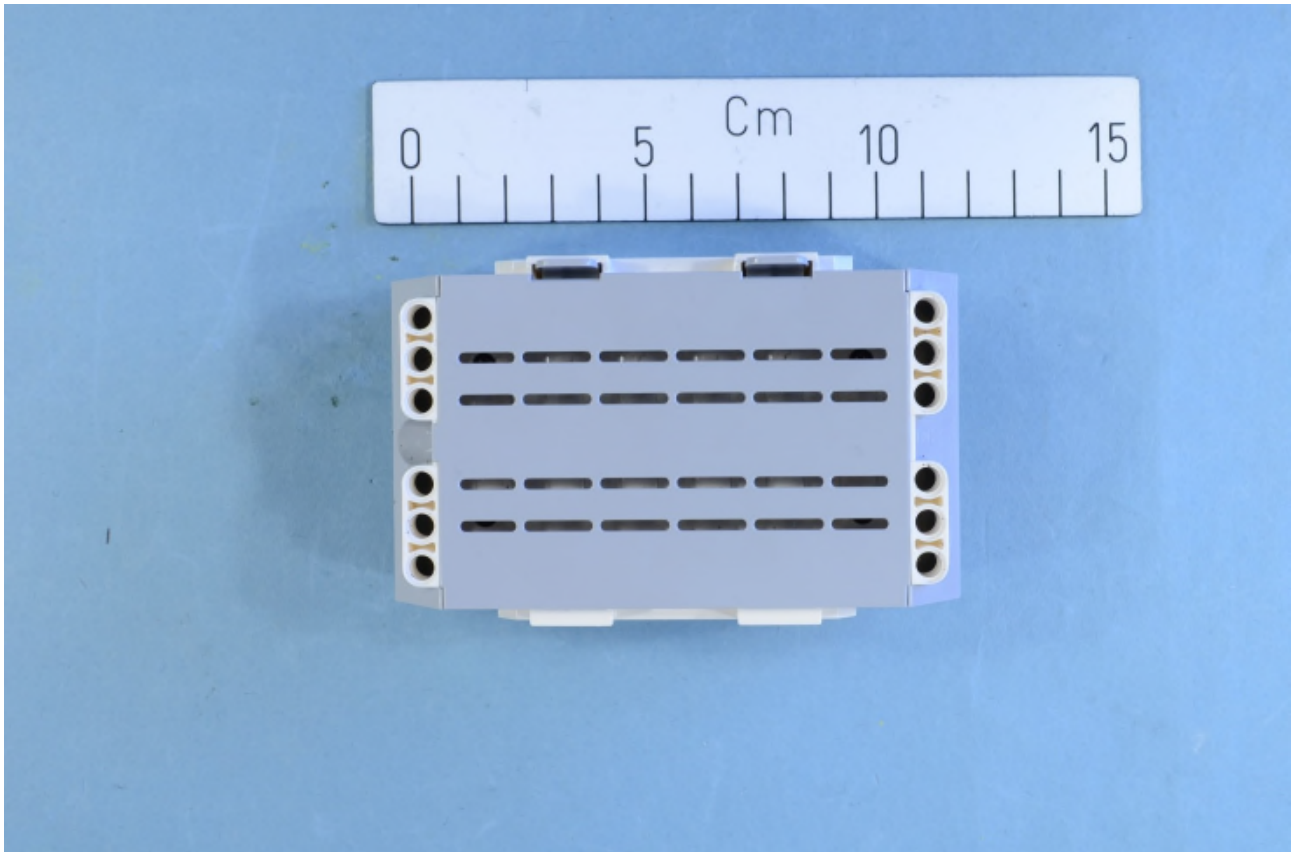

EXTERNAL PHOTOS – EV3

View from above

View from bottom (USB & SD card port)

Bottom view

Bottom view – with battery case open

Side view 1 (motor & sensor ports view)

Side view 2 (motor & sensor ports view)

Label

EV3 with external motor and colour sensor

PHOTOS OF ACCESSORIES

Large Motor

Large motor

Medium Motor

Medium motor

Gyro Sensor

Gyro Sensor