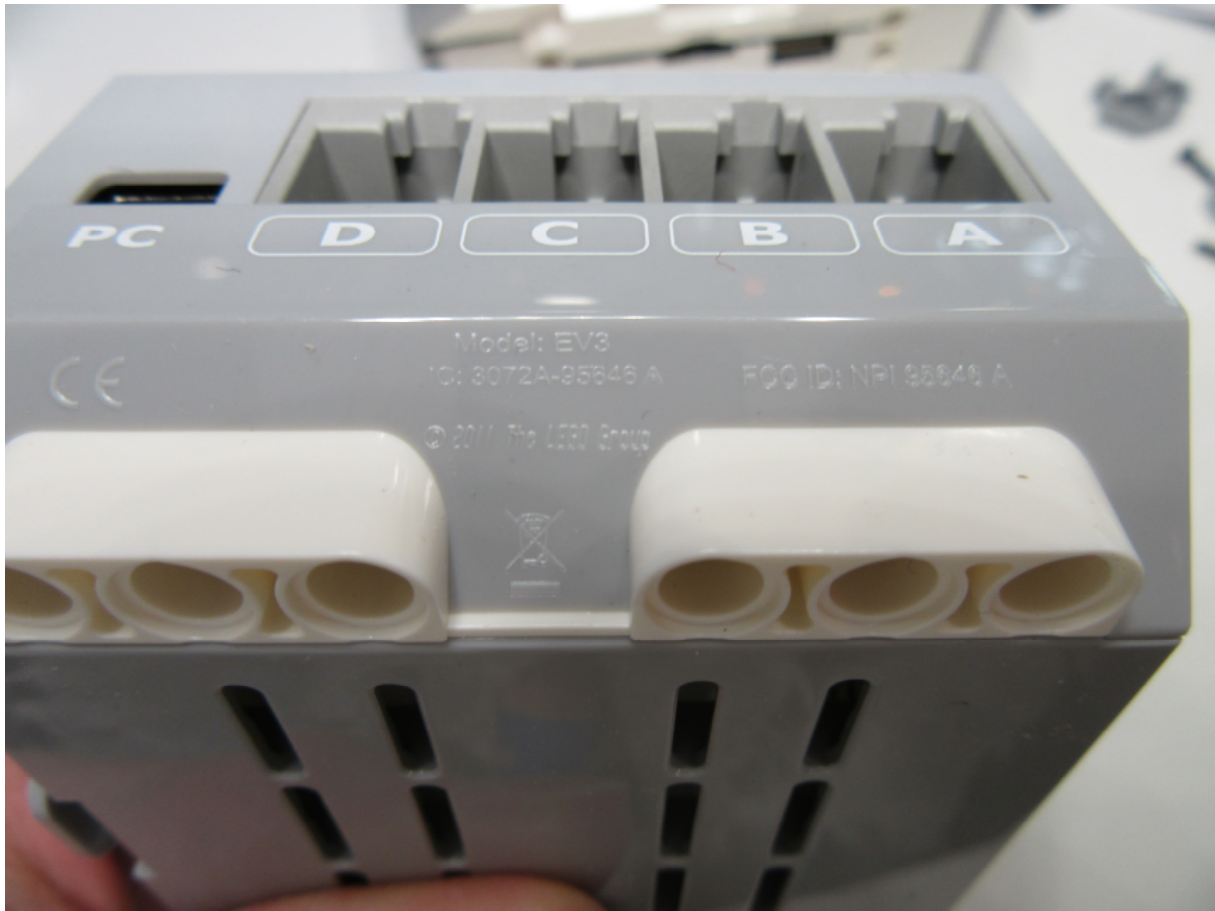

EXTERNAL PHOTOS – EV3

View from above

View from bottom (USB & SD card port)

Bottom view

Bottom view – with battery case open

Side view 1 (motor & sensor ports view)

Side view 2 (motor & sensor ports view)

Label

EV3 with external motor and colour sensor

PHOTOS OF ACCESSORIES

Large Motor

Large motor

Medium Motor

Medium motor

Gyro Sensor

Gyro Sensor