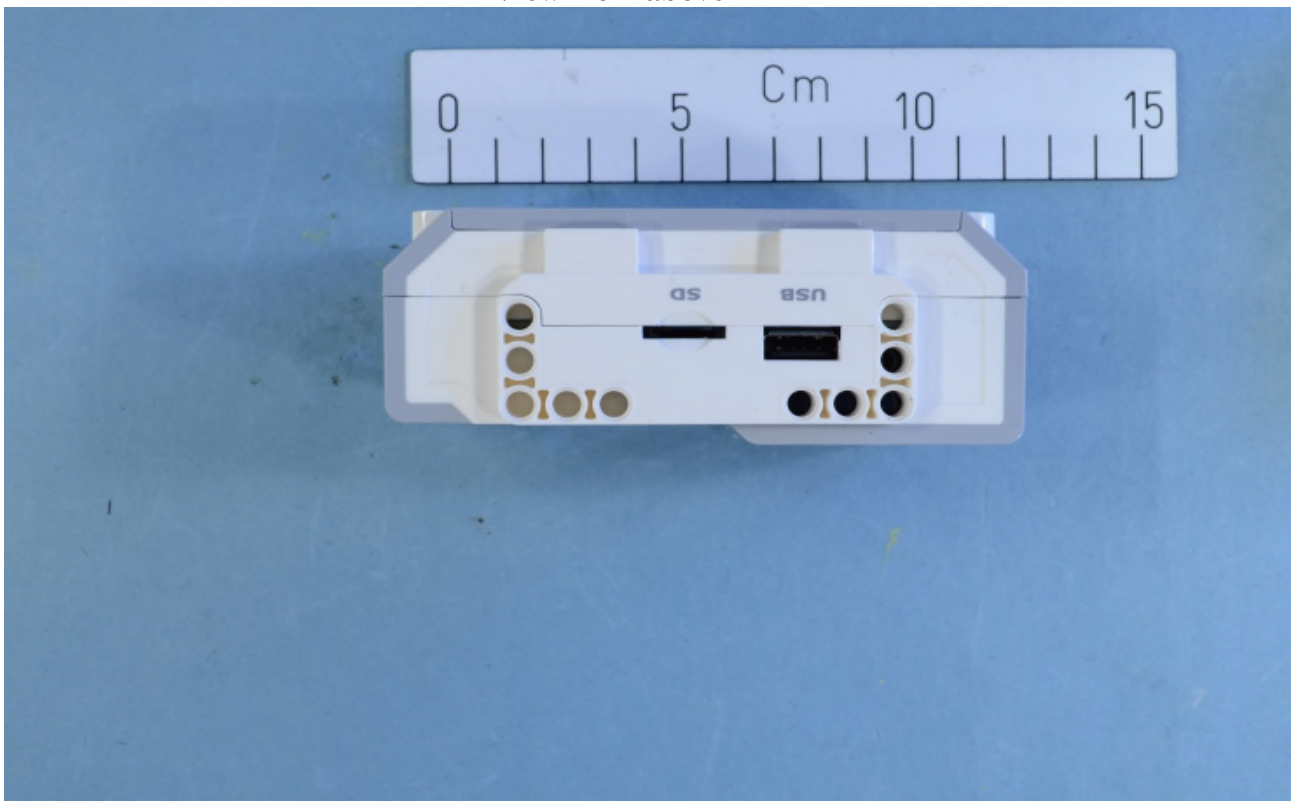

EXTERNAL PHOTOS – EV3

View from above

View from bottom (USB & SD card port)

Bottom view

Bottom view – with battery case open

Side view 1 (motor & sensor ports view)

Side view 2 (motor & sensor ports view)

Label

EV3 with external motor and colour sensor

PHOTOS OF ACCESSORIES

Large Motor

Large motor

Medium Motor

Medium motor

Gyro Sensor

Gyro Sensor