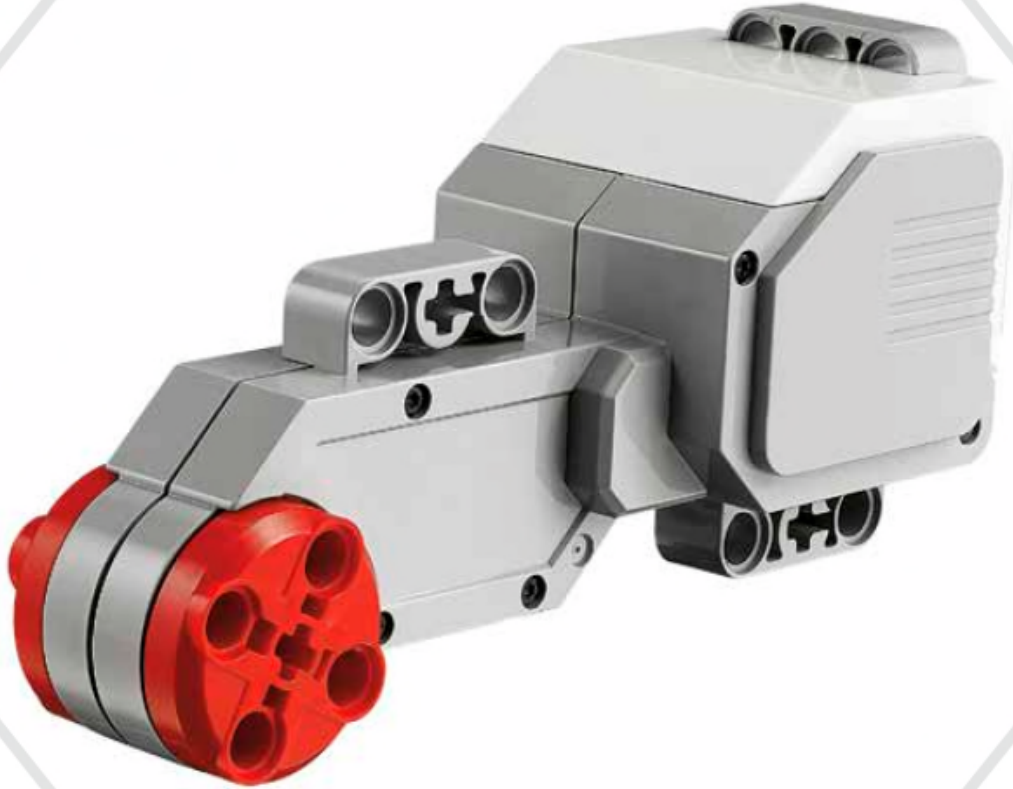

EXTERNAL PHOTOS – EV3

View from above

View from bottom (USB & SD card port)

Bottom view

Bottom view – with battery case open

Side view 1 (motor & sensor ports view)

Side view 2 (motor & sensor ports view)

Label

EV3 with external motor and colour sensor

PHOTOS OF ACCESSORIES

Large Motor

Large motor

Medium Motor

Medium motor

Gyro Sensor

Gyro Sensor