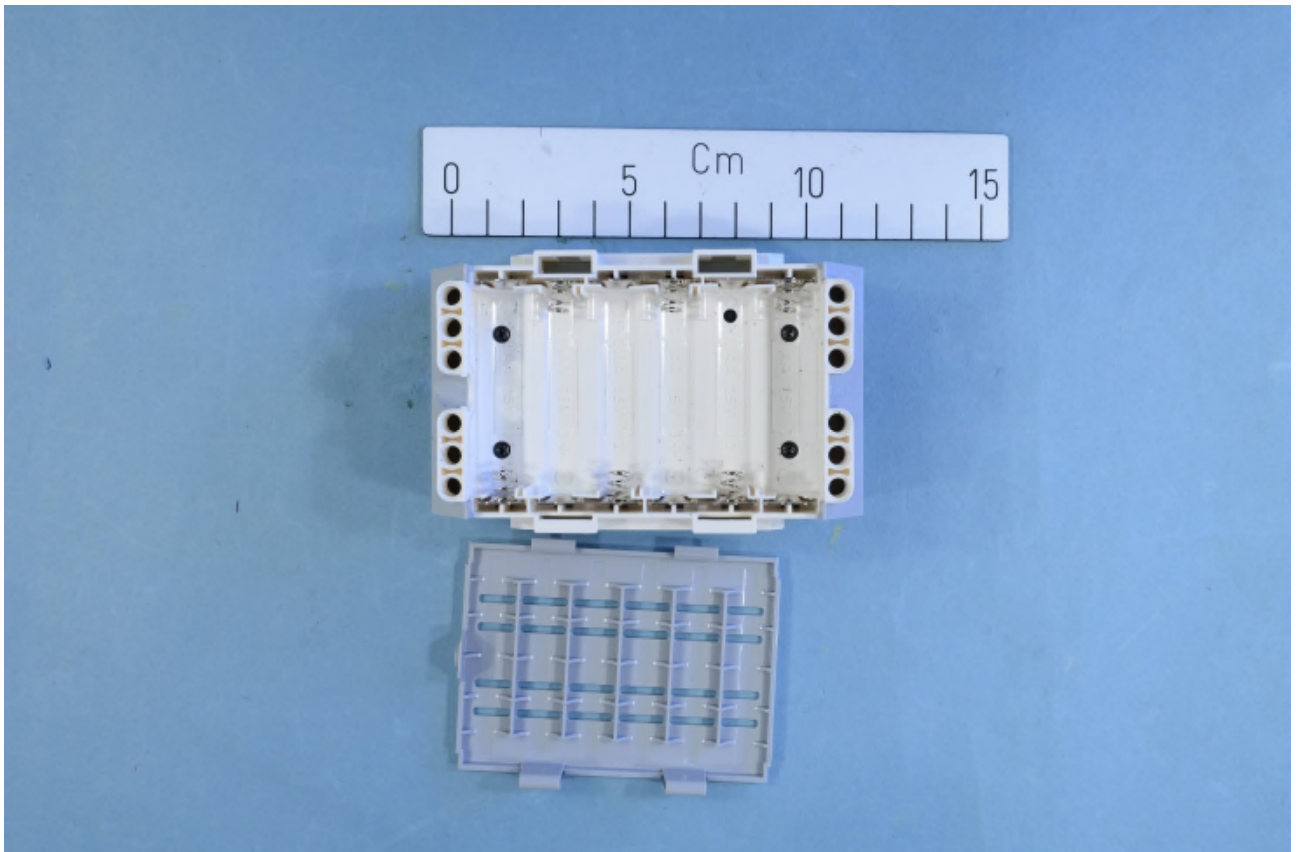

EXTERNAL PHOTOS – EV3

View from above

View from bottom (USB & SD card port)

Bottom view

Bottom view – with battery case open

Side view 1 (motor & sensor ports view)

Side view 2 (motor & sensor ports view)

Label

EV3 with external motor and colour sensor

PHOTOS OF ACCESSORIES

Large Motor

Large motor

Medium Motor

Medium motor

Gyro Sensor

Gyro Sensor