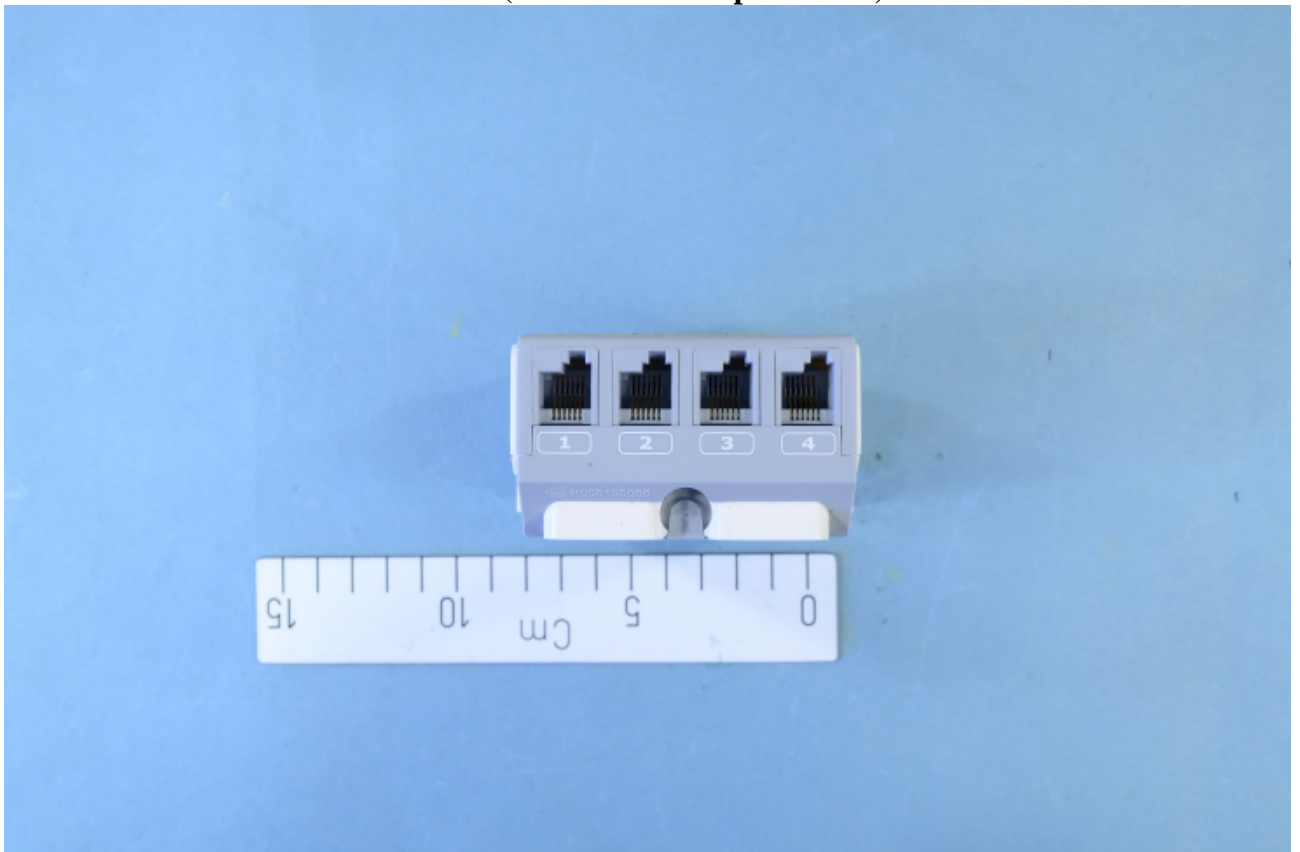

EXTERNAL PHOTOS – EV3

View from above

View from bottom (USB & SD card port)

Bottom view

Bottom view – with battery case open

Side view 1 (motor & sensor ports view)

Side view 2 (motor & sensor ports view)

Label

EV3 with external motor and colour sensor

PHOTOS OF ACCESSORIES

Large Motor

Large motor

Medium Motor

Medium motor

Gyro Sensor

Gyro Sensor