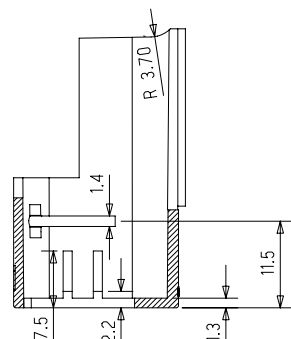

SECTION A-A

SCALE 5:1
DETAIL C

SECTION D-D

SECTION B-B

unit: mm

This drawing is the property of LEGO and must not be passed on to any person not authorised by us to receive it, nor be copied or otherwise made use of by such person without our authority.		Department:	
Remarks: FCC ID: NPI53788		Prototype CAD: HL	Designer:
54713_rj11_cover		Projectname:	Project no:
CAD-part no: 54713_B	Engineering no: 54713	Scale	Start Date
2:1	05.09 2005	Date	

2XC FCC + logo added 110106 HL
2XB Surfaces added 121005 HL

8
7
6
5
4
3
2
1

A B C D E F G H J K L M