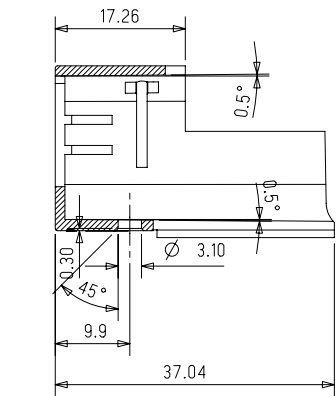

SECTION A-A

SCALE 5:1
DETAIL C

SECTION D-D

SECTION B-B

unit: mm

This drawing is the property of LEGO and must not be passed on to any person not authorised by us to receive it, nor be copied or otherwise made use of by such person without our authority.		Department:	
Remarks: FCC ID: NPI53788		Prototype CAD: HL	Designer:
54713_rj11_cover		Projectname:	Project no:
CAD-part no: 54713_B	Engineering no: 54713	Scale	Start Date
2:1	05.09 2005	Date	

2XC FCC + logo added 110106 HL
2XB Surfaces added 121005 HL

8
7
6
5
4
3
2
1

A B C D E F G H J K L M