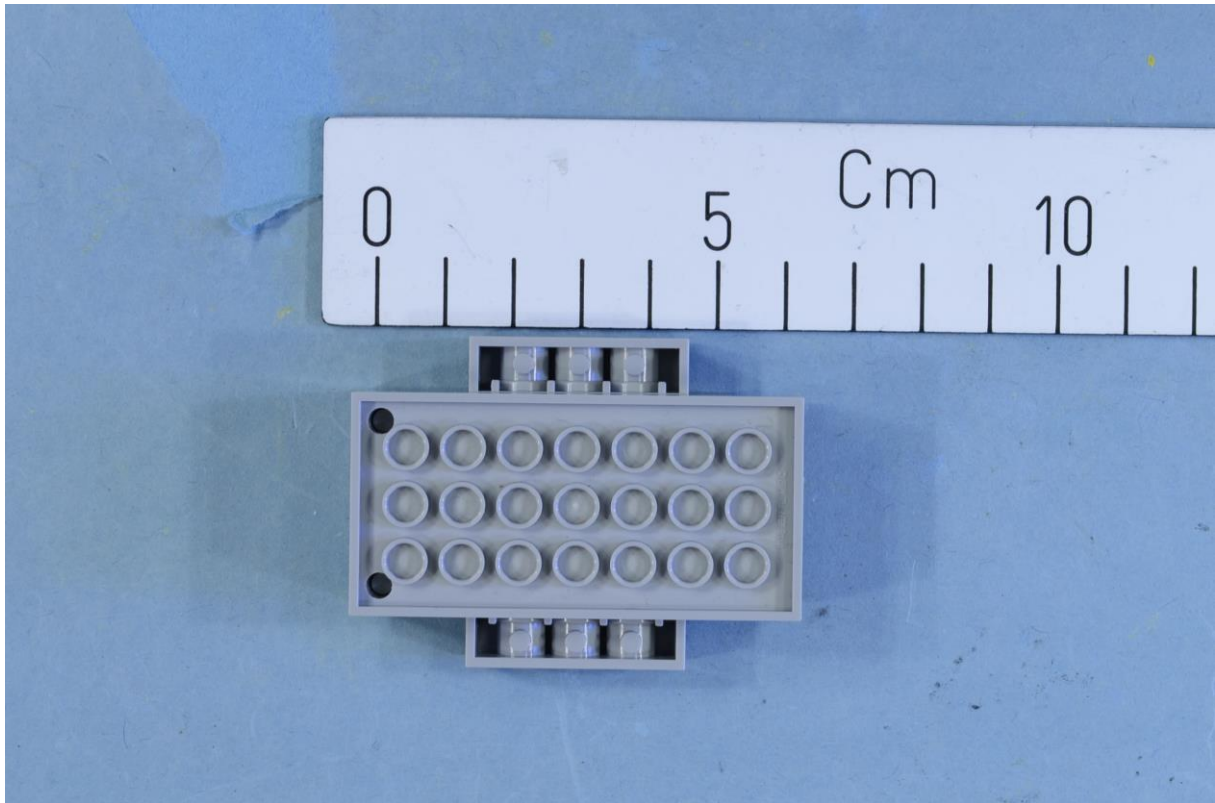

**EXTERNAL PHOTOS – LPHF2 SMART HUB 2IO**

**View from above**

**Rear view**

**Short Side view – ports for motor and sensor**

**Long side view**

**LPF2 SMART HUB 2IO with motor & Sensor connected**

PHOTOS OF ACCESSORIES

10019104 LPF2 Smart Hub 2AA batter box

Rear side- 10019104 LPF2 Smart Hub 2AA batter box

**10019106 LPF2 Rechargeable Battery**

**Short side - 10019106 LPF2 Rechargeable Battery**

**Rear side- 10019106 LPF2 Rechargeable Battery**

**10021980 LPF2 Medium Motor**

**End view - 10021980 LPF2 Medium Motor**

**10020841 Tilt Sensor**

**10020844 LPF2 Detect sensor**

**IR LED - 10020844 LPF2 Detect sensor**