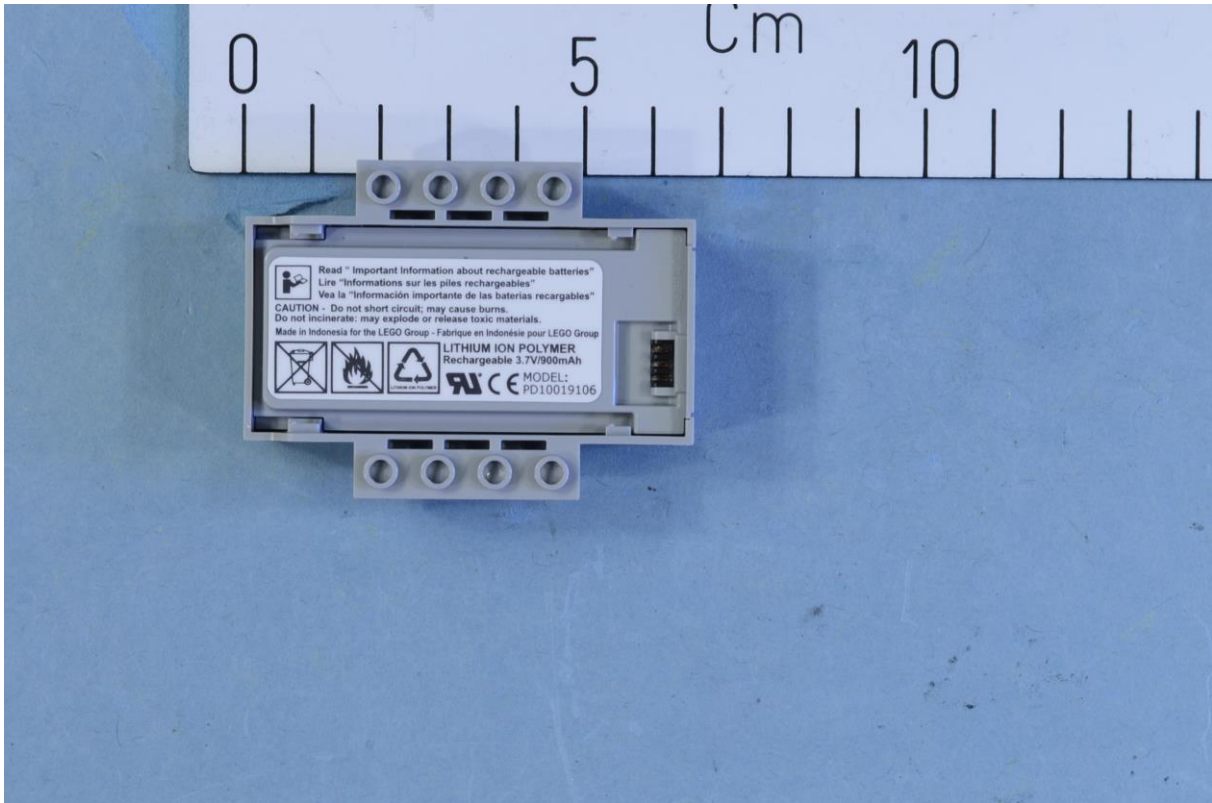

**EXTERNAL PHOTOS – LPHF2 SMART HUB 2IO**

**View from above**

**Rear view**

**Short Side view – ports for motor and sensor**

**Long side view**

**LPF2 SMART HUB 2IO with motor & Sensor connected**

PHOTOS OF ACCESSORIES

10019104 LPF2 Smart Hub 2AA batter box

Rear side- 10019104 LPF2 Smart Hub 2AA batter box

**10019106 LPF2 Rechargeable Battery**

**Short side - 10019106 LPF2 Rechargeable Battery**

**Rear side- 10019106 LPF2 Rechargeable Battery**

**10021980 LPF2 Medium Motor**

**End view - 10021980 LPF2 Medium Motor**

**10020841 Tilt Sensor**

**10020844 LPF2 Detect sensor**

**IR LED - 10020844 LPF2 Detect sensor**