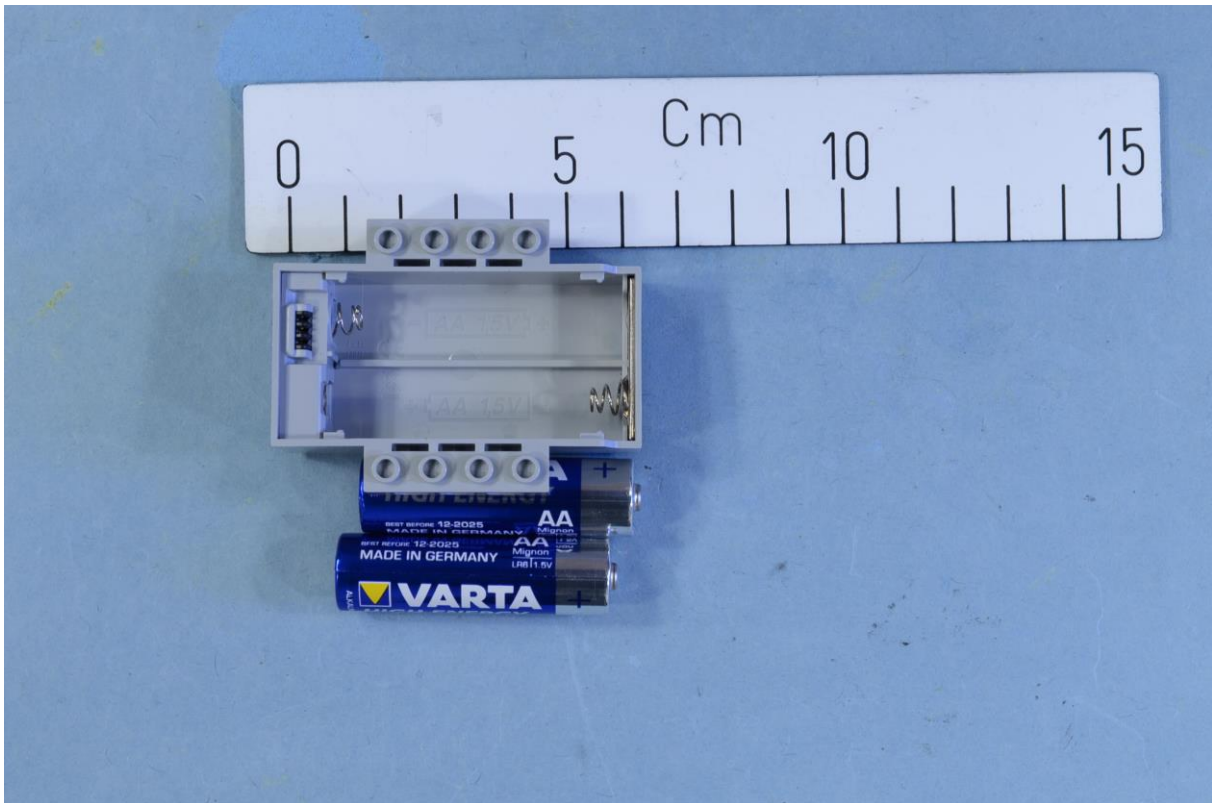

**EXTERNAL PHOTOS – LPHF2 SMART HUB 2IO**

**View from above**

**Rear view**

**Short Side view – ports for motor and sensor**

**Long side view**

**LPF2 SMART HUB 2IO with motor & Sensor connected**

PHOTOS OF ACCESSORIES

10019104 LPF2 Smart Hub 2AA batter box

Rear side- 10019104 LPF2 Smart Hub 2AA batter box

**10019106 LPF2 Rechargeable Battery**

**Short side - 10019106 LPF2 Rechargeable Battery**

**Rear side- 10019106 LPF2 Rechargeable Battery**

**10021980 LPF2 Medium Motor**

**End view - 10021980 LPF2 Medium Motor**

**10020841 Tilt Sensor**

**10020844 LPF2 Detect sensor**

**IR LED - 10020844 LPF2 Detect sensor**