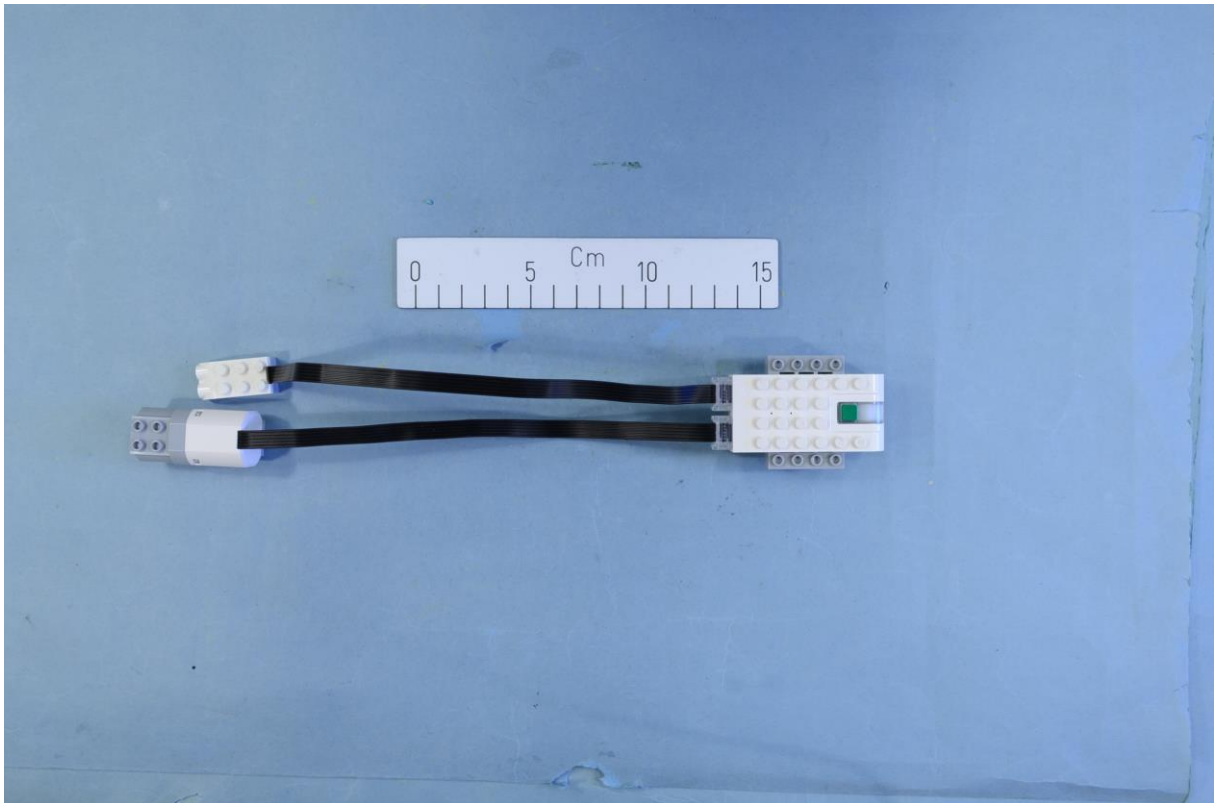

**EXTERNAL PHOTOS – LPHF2 SMART HUB 2IO**

**View from above**

**Rear view**

**Short Side view – ports for motor and sensor**

**Long side view**

**LPF2 SMART HUB 2IO with motor & Sensor connected**

PHOTOS OF ACCESSORIES

10019104 LPF2 Smart Hub 2AA batter box

Rear side- 10019104 LPF2 Smart Hub 2AA batter box

**10019106 LPF2 Rechargeable Battery**

**Short side - 10019106 LPF2 Rechargeable Battery**

**Rear side- 10019106 LPF2 Rechargeable Battery**

**10021980 LPF2 Medium Motor**

**End view - 10021980 LPF2 Medium Motor**

**10020841 Tilt Sensor**

**10020844 LPF2 Detect sensor**

**IR LED - 10020844 LPF2 Detect sensor**