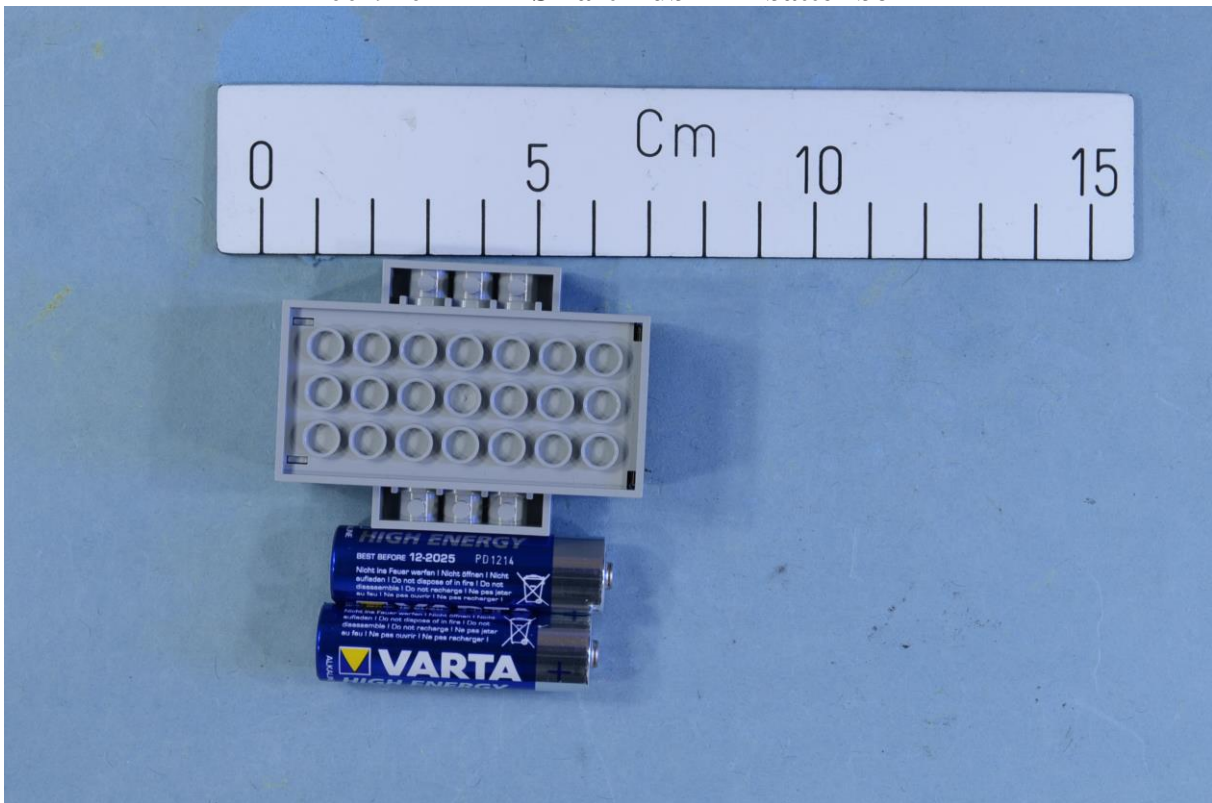

**EXTERNAL PHOTOS – LPHF2 SMART HUB 2IO**

**View from above**

**Rear view**

**Short Side view – ports for motor and sensor**

**Long side view**

**LPF2 SMART HUB 2IO with motor & Sensor connected**

PHOTOS OF ACCESSORIES

10019104 LPF2 Smart Hub 2AA batter box

Rear side- 10019104 LPF2 Smart Hub 2AA batter box

**10019106 LPF2 Rechargeable Battery**

**Short side - 10019106 LPF2 Rechargeable Battery**

**Rear side- 10019106 LPF2 Rechargeable Battery**

**10021980 LPF2 Medium Motor**

**End view - 10021980 LPF2 Medium Motor**

**10020841 Tilt Sensor**

**10020844 LPF2 Detect sensor**

**IR LED - 10020844 LPF2 Detect sensor**