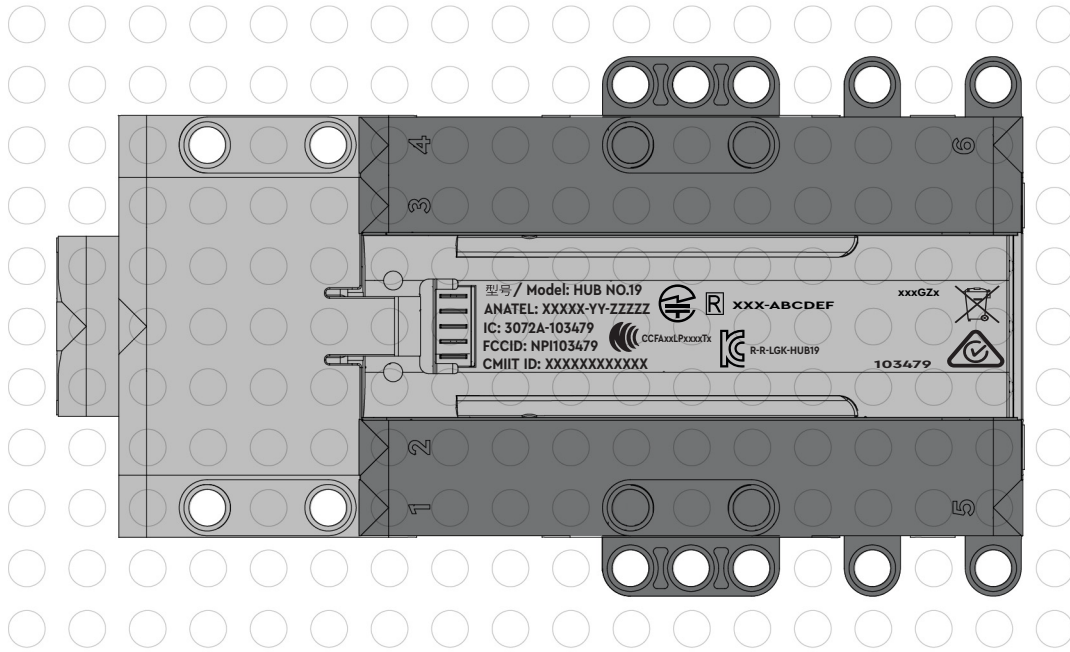

0 10 20 30 40 50 Measuring-line to secure scale of drawing when printing or copying.

Scale 1:1

SPECIFICATION

GENERAL

Designer:	Ole Terp
Project/Year:	PLAY-E ROADRUNNER 2024 / 08. 2024
Development Status:	Final Design
Version:	3.01
Created:	29/08/2023
Last Modified:	29/08/2023
Material Group:	0122
Procurement Type:	F
Production Method:	

DECORATION

Design:	10105203
---------	----------

PHYSICAL ELEMENT

Decoration Physical ID:	6460292
Element:	10103479 / 6435758
Description:	HUB, NO. 19
Material Information:	HUB, NO. 22
Element Colour:	 199 DARK STONE GREY