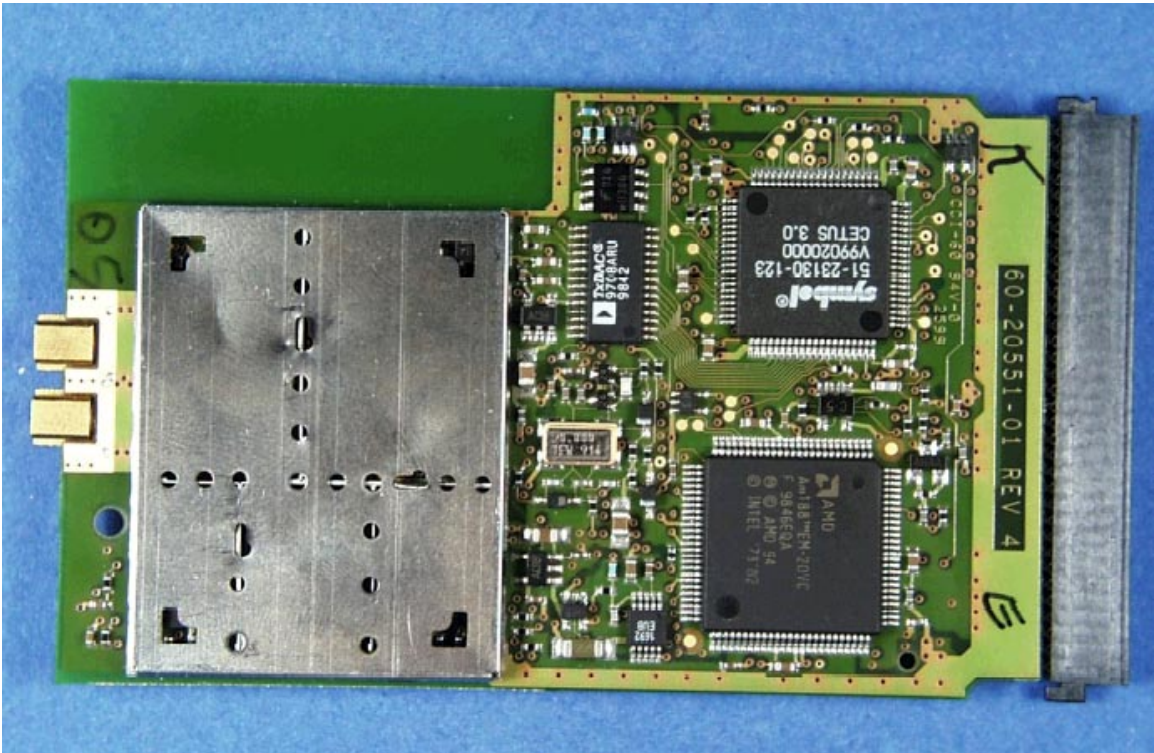

Detailed Internal Photographs

The following internal photographs are contained in this file:

- Main unit
- Amplifier and DC Injector
- PCMCIA Card (PCMCIA card purchased from Symbol. The PCMCIA card was approved by Symbol under FCC ID H9PLA3021)

DC-injector Internal Photographs

Amplifier Internal Photographs

Internal Photographs –Symbol Wireless LAN PCMCIA Card

Bottom Of Card With And Without Shields

Top Of Card With And Without Shields