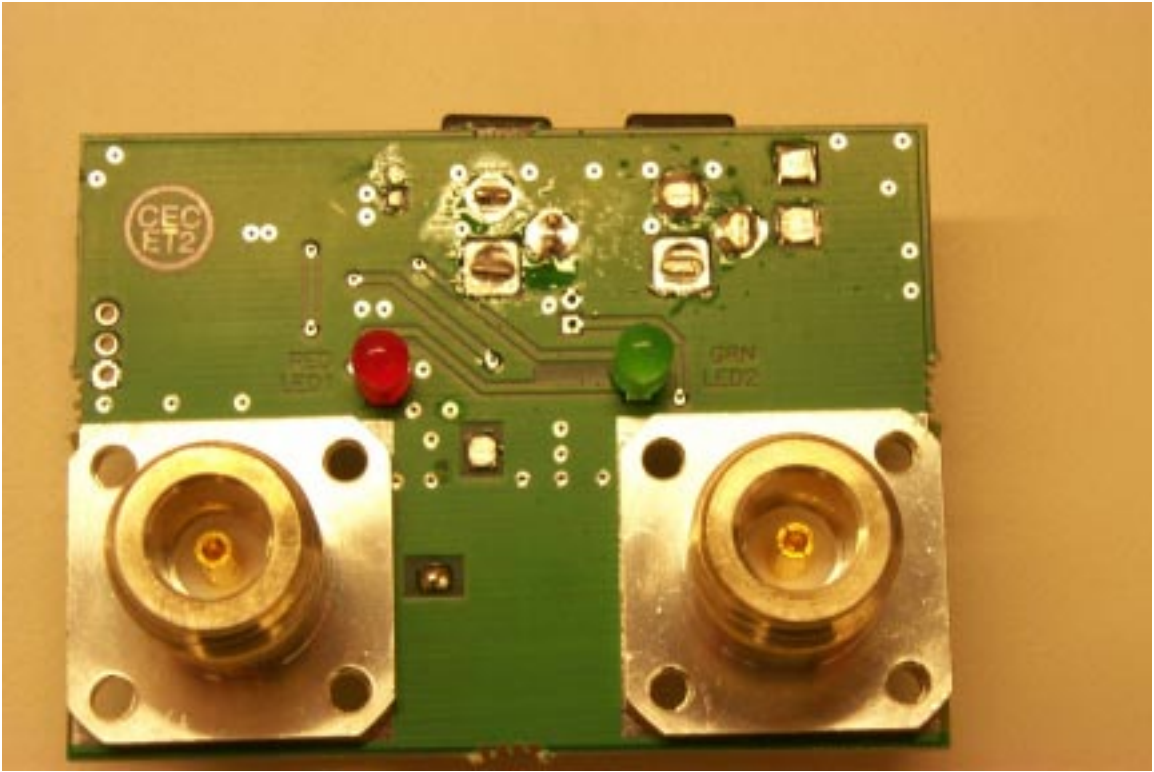

Detailed Internal Photographs

The following internal photographs are contained in this file:

- Main unit
- Amplifier and DC Injector
- PCMCIA Card (PCMCIA card purchased from Symbol. The PCMCIA card was approved by Symbol under FCC ID H9PLA3021)

DC-injector Internal Photographs

Amplifier Internal Photographs

Internal Photographs –Symbol Wireless LAN PCMCIA Card

Bottom Of Card With And Without Shields

Top Of Card With And Without Shields