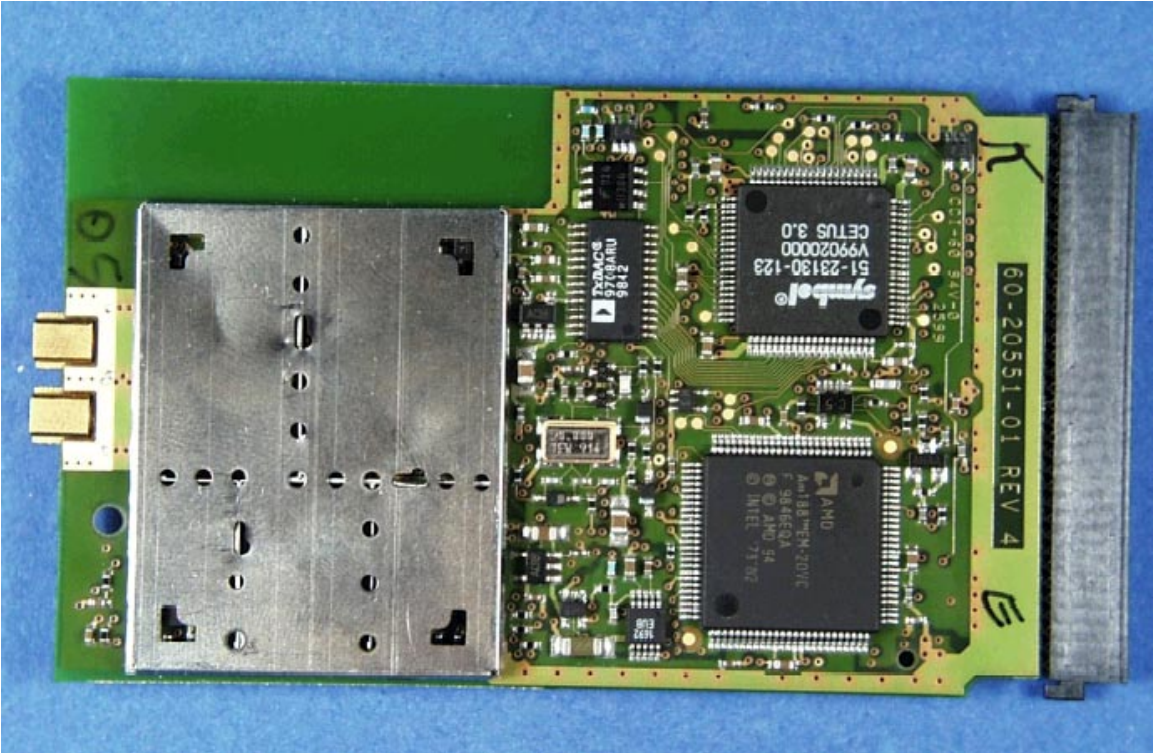

Detailed Internal Photographs

The following internal photographs are contained in this file:

- Main unit
- Amplifier and DC Injector
- PCMCIA Card (PCMCIA card purchased from Symbol. The PCMCIA card was approved by Symbol under FCC ID H9PLA3021)

DC-injector Internal Photographs

Amplifier Internal Photographs

Internal Photographs –Symbol Wireless LAN PCMCIA Card

Bottom Of Card With And Without Shields

Top Of Card With And Without Shields