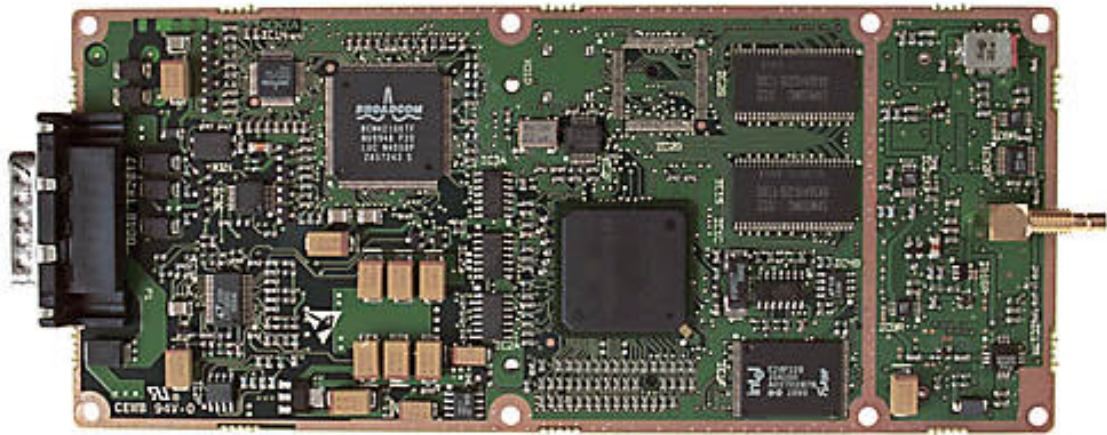

**Internal Photographs For Nokia**  
FCC ID: NPD-R240-V01

The following photos are included:

- 1) Nokia Internal Photographs
- 2) Symbol Internal Photographs

Assembly, Radio Open

PWB w/ Wireless LAN Card

PWB w/o Wireless LAN Board

PWB, Opposite Side

# Internal Photographs –Symbol Wireless LAN PCMCIA Card

Bottom Of Card With And Without Shields

Top Of Card With And Without Shields