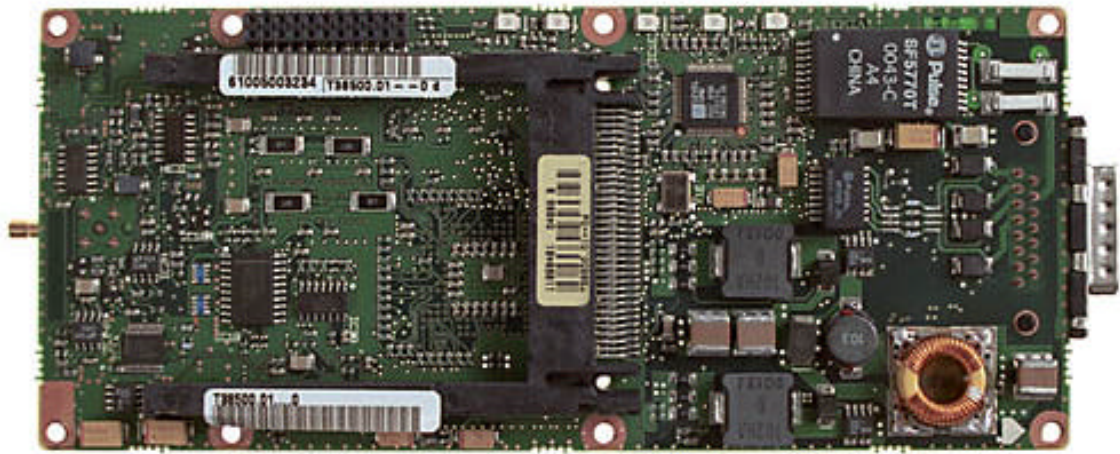

**Internal Photographs For Nokia**  
FCC ID: NPD-R240-V01

The following photos are included:

- 1) Nokia Internal Photographs
- 2) Symbol Internal Photographs

Assembly, Radio Open

PWB w/ Wireless LAN Card

PWB w/o Wireless LAN Board

PWB, Opposite Side

## Symbol Internal Photographs

# Internal Photographs –Symbol Wireless LAN PCMCIA Card

Bottom Of Card With And Without Shields

Top Of Card With And Without Shields