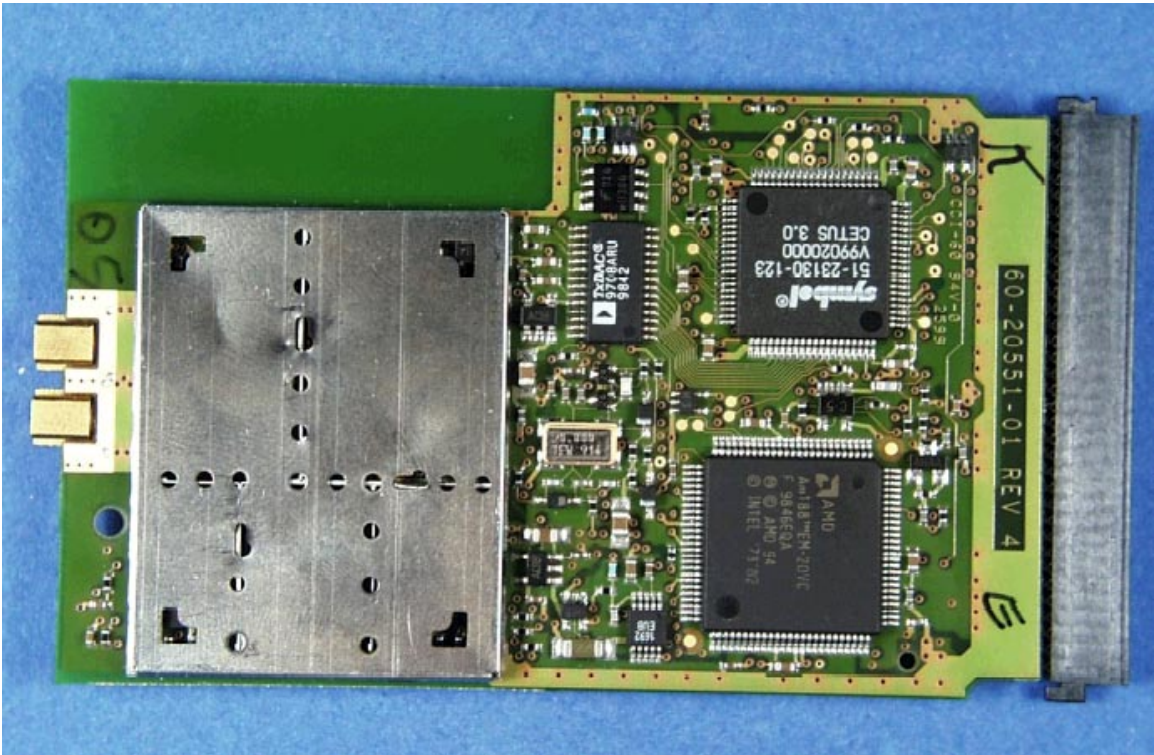

**Internal Photographs For Nokia**  
FCC ID: NPD-R240-V01

The following photos are included:

- 1) Nokia Internal Photographs
- 2) Symbol Internal Photographs

Assembly, Radio Open

PWB w/ Wireless LAN Card

PWB w/o Wireless LAN Board

PWB, Opposite Side

# Internal Photographs –Symbol Wireless LAN PCMCIA Card

Bottom Of Card With And Without Shields

Top Of Card With And Without Shields