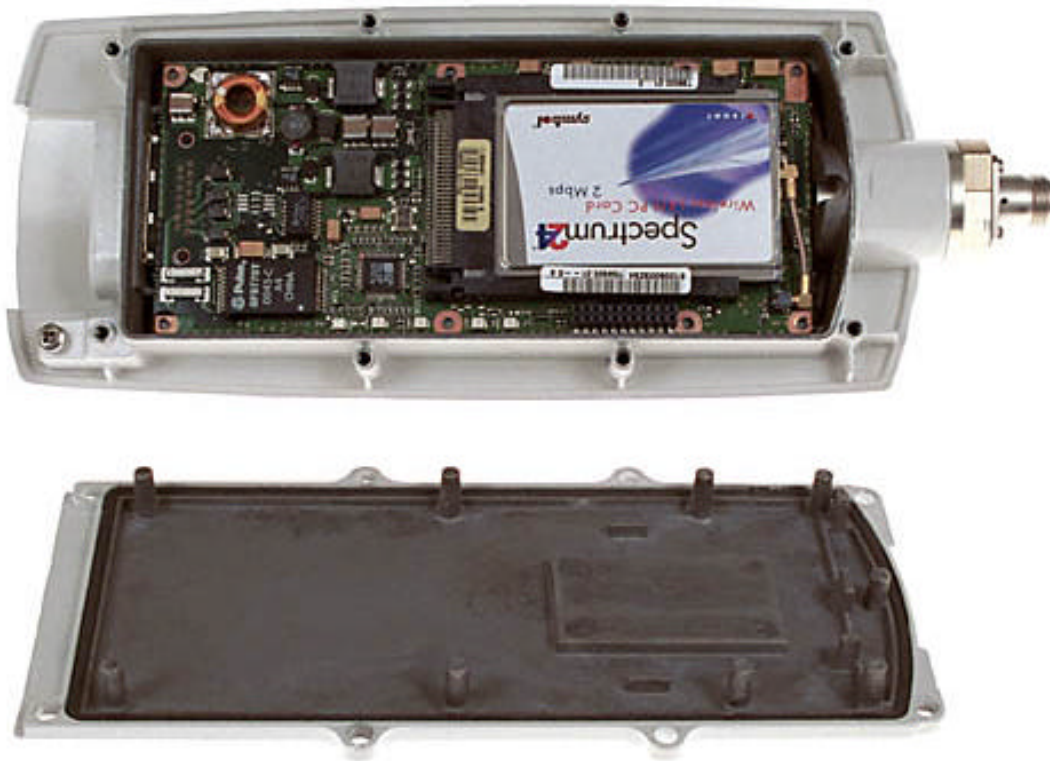

**Internal Photographs For Nokia**  
FCC ID: NPD-R240-V01

The following photos are included:

- 1) Nokia Internal Photographs
- 2) Symbol Internal Photographs

Assembly, Radio Open

PWB w/ Wireless LAN Card

PWB w/o Wireless LAN Board

PWB, Opposite Side

# Internal Photographs –Symbol Wireless LAN PCMCIA Card

Bottom Of Card With And Without Shields

Top Of Card With And Without Shields