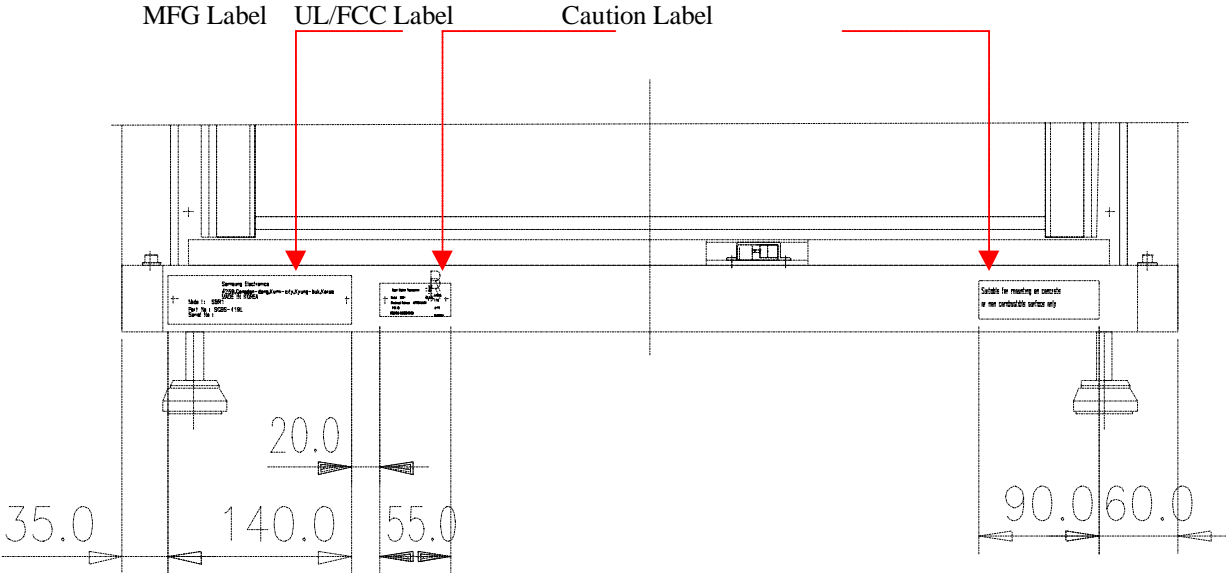

Company Name	Samsung Telecommunication America
FCC ID:	NP8SCBS-419M
Work Order Number	1L0041R

OUTDOOR BTS LABEL INFORMATION

Position of UL/FCC Label for BTS Outdoor

UL/FCC Label for BTS Outdoor