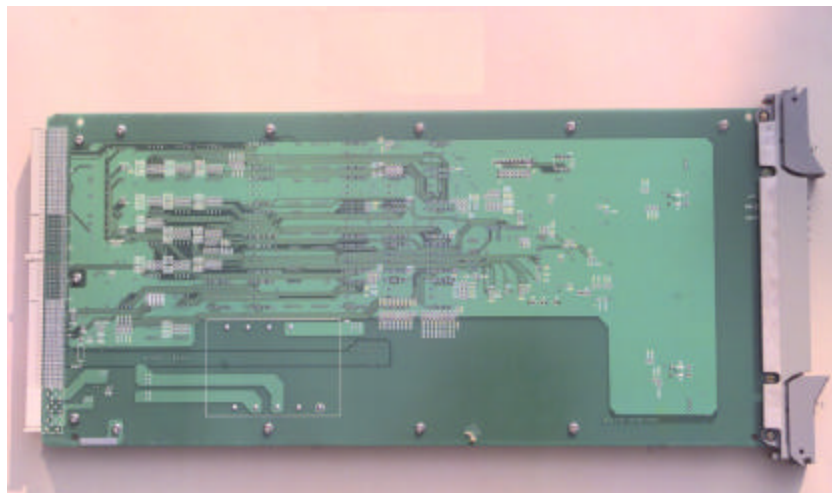

HECA

G28 : HECA - Front

G29 : HECA - Back

Company Name	Samsung Telecommunication America
FCC ID :	NP8-SCBS-319M
Work Order Number	

INTA

G30 : INTA Front

G31 : INTA Back

Company Name	Samsung Telecommunication America
FCC ID :	NP8-SCBS-319M
Work Order Number	

MACA

G32 : MACA Front

G33 : MACA Back

Company Name	Samsung Telecommunication America
FCC ID :	NP8-SCBS-319M
Work Order Number	

SACA

G36 : SACA Front

G35 : SACA Back

Company Name	Samsung Telecommunication America
FCC ID :	NP8-SCBS-319M
Work Order Number	

SCTA

G36 : SCTA Front

G37 : SCTA Back

Company Name	Samsung Telecommunication America
FCC ID :	NP8-SCBS-319M
Work Order Number	

SDP-A

G48 : SDP-A Front

G39 : SDP-A Back

Company Name	Samsung Telecommunication America
FCC ID :	NP8-SCBS-319M
Work Order Number	