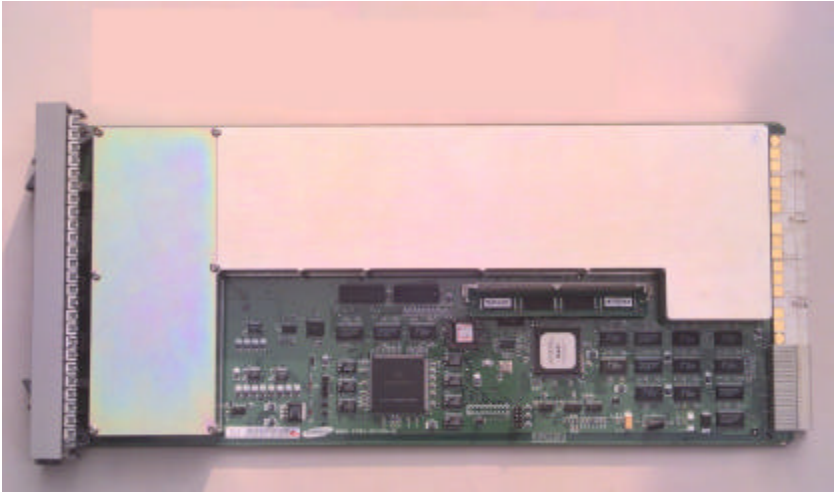

G14 : SCBS-319M-B-OPEN

Company Name	Samsung Telecommunication America
FCC ID :	NP8-SCBS-319M
Work Order Number	

G15 : SCBS-319M-B-OPEN-UPPER

G16 : SCBS-319M-B-OPEN-LOWER

Company Name	Samsung Telecommunication America
FCC ID :	NP8-SCBS-319M
Work Order Number	

G17 : SCBS-319M-SIDE

Company Name	Samsung Telecommunication America
FCC ID :	NP8-SCBS-319M
Work Order Number	

G18 : SCBS-319M-SIDE-LOWER

G19 : SCBS-319M-RF Connection Zoom in

Company Name	Samsung Telecommunication America
FCC ID :	NP8-SCBS-319M
Work Order Number	

BATA

G21 : BATA - Back

Company Name	Samsung Telecommunication America
FCC ID :	NP8-SCBS-319M
Work Order Number	

BMDA

G22 : BMDA - Front

G23 : BMDA - Back

Company Name	Samsung Telecommunication America
FCC ID :	NP8-SCBS-319M
Work Order Number	