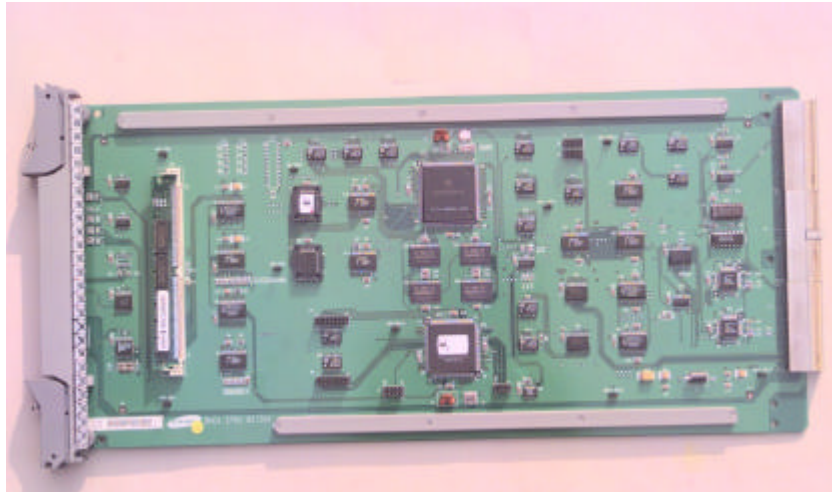

G17 : SCBS-319M-SIDE

Company Name	Samsung Telecommunication America
FCC ID :	NP8-SCBS-319M
Work Order Number	

G18 : SCBS-319M-SIDE-LOWER

G19 : SCBS-319M-RF Connection Zoom in

Company Name	Samsung Telecommunication America
FCC ID :	NP8-SCBS-319M
Work Order Number	

BATA

G21 : BATA - Back

Company Name	Samsung Telecommunication America
FCC ID :	NP8-SCBS-319M
Work Order Number	

BMDA

G22 : BMDA - Front

G23 : BMDA - Back

Company Name	Samsung Telecommunication America
FCC ID :	NP8-SCBS-319M
Work Order Number	

BNCA

G25 : BNCA- Back

Company Name	Samsung Telecommunication America
FCC ID :	NP8-SCBS-319M
Work Order Number	

GCRA-B

G26 : GCRA-B Front

G27 : GCRA-B Back

Company Name	Samsung Telecommunication America
FCC ID :	NP8-SCBS-319M
Work Order Number	