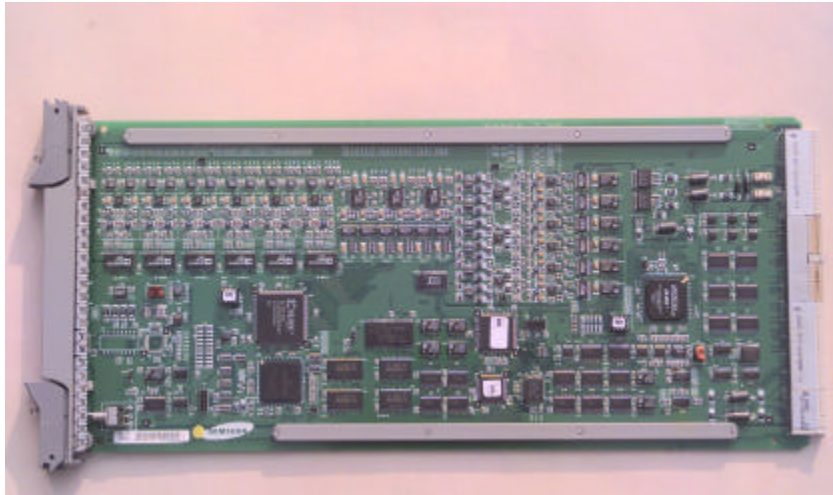

Company Name	Samsung Telecommunication America
FCC ID :	NP8-SCBS-319M
Work Order Number	

SCTA

G36 : SCTA Front