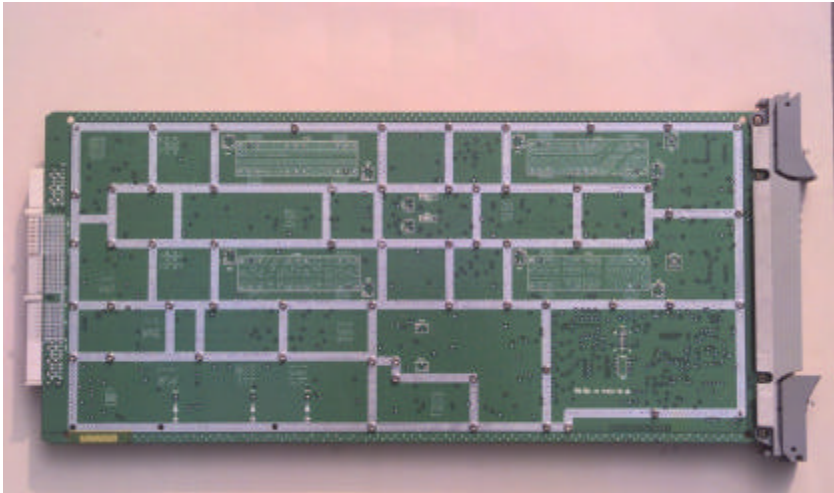

**SACA**

**G23 : SACA Front**

**G24 : SACA Back**

Company Name	Samsung Telecommunication America
FCC ID :	NP8-SCBS-319L
Work Order Number	

**SCTA**

**G25 : SCTA Front**

**G26 : SCTA Back**

Company Name	Samsung Telecommunication America
FCC ID :	NP8-SCBS-319L
Work Order Number	

**SDP-A**

**G27 : SDP-A Front**

**G28 : SDP-A Back**

Company Name	Samsung Telecommunication America
FCC ID :	NP8-SCBS-319L
Work Order Number	

**TRXA**

**G29 : TRXA Front**

**G30 : TRXA Back**

Company Name	Samsung Telecommunication America
FCC ID :	NP8-SCBS-319L
Work Order Number	

**AFCU**

**G32 : AFCU - Front =1EA**

Company Name	Samsung Telecommunication America
FCC ID :	NP8-SCBS-319L
Work Order Number	

**HPAU**

**G33 : HPAU - Front - 6EA**