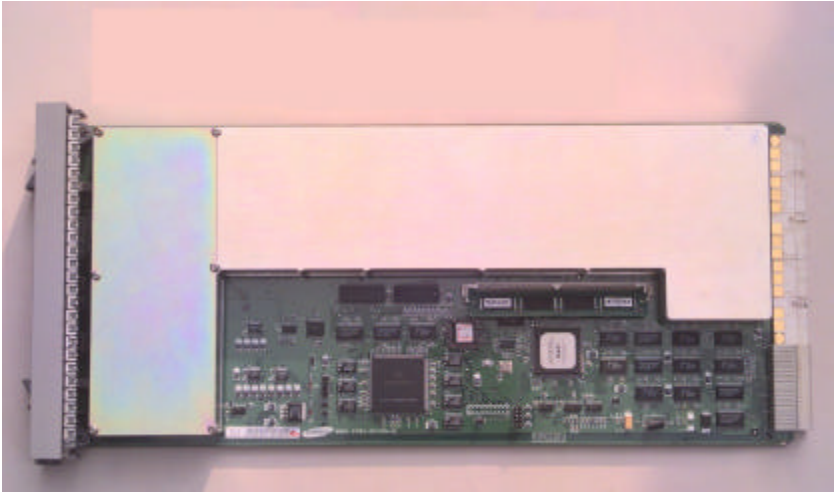

Company Name	Samsung Telecommunication America
FCC ID :	NP8-SCBS-319L
Work Order Number	

BMDA

G11 : BMDA - Front