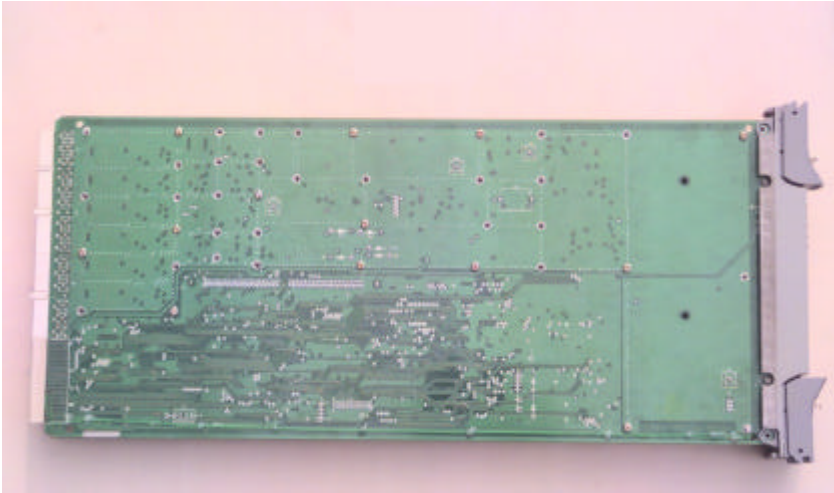

G4 : SCBS-319L-B-CLOSE

Company Name	Samsung Telecommunication America
FCC ID :	NP8-SCBS-319L
Work Order Number	

G5 : SCBS-319L-B-OPEN

Company Name	Samsung Telecommunication America
FCC ID :	NP8-SCBS-319L
Work Order Number	

G7 : SCBS-319L-B-OPEN-UPPER

G8 : SCBS-319L-B-OPEN-LOWER

Company Name	Samsung Telecommunication America
FCC ID :	NP8-SCBS-319L
Work Order Number	

**BATA**

**G10 : BATA - Back**

Company Name	Samsung Telecommunication America
FCC ID :	NP8-SCBS-319L
Work Order Number	

**BMDA**

**G11 : BMDA - Front**

**G12 : BMDA - Back**

Company Name	Samsung Telecommunication America
FCC ID :	NP8-SCBS-319L
Work Order Number	

**BNCA**

**G14 : BNCA- Back**

Company Name	Samsung Telecommunication America
FCC ID :	NP8-SCBS-319L
Work Order Number	

**GCRA-B**

**G15 : GCRA-B Front**

**G16 : GCRA-B Back**

Company Name	Samsung Telecommunication America
FCC ID :	NP8-SCBS-319L
Work Order Number	

**HECA**

**G17 : HECA - Front**

**G18 : HECA - Back**

Company Name	Samsung Telecommunication America
FCC ID :	NP8-SCBS-319L
Work Order Number	