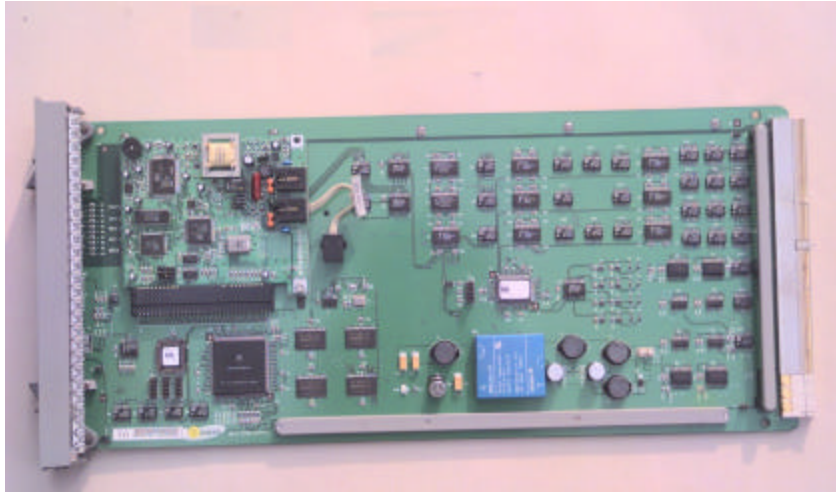

**GCRA-B**

**G15 : GCRA-B Front**

**G16 : GCRA-B Back**

Company Name	Samsung Telecommunication America
FCC ID :	NP8-SCBS-319L
Work Order Number	

**HECA**

**G17 : HECA - Front**

**G18 : HECA - Back**

Company Name	Samsung Telecommunication America
FCC ID :	NP8-SCBS-319L
Work Order Number	

**INTA**

**G19 : INTA Front**

**G20 : INTA Back**

Company Name	Samsung Telecommunication America
FCC ID :	NP8-SCBS-319L
Work Order Number	

**MACA**

**G21 : MACA Front**

**G22 : MACA Back**

Company Name	Samsung Telecommunication America
FCC ID :	NP8-SCBS-319L
Work Order Number	

**SACA**

**G23 : SACA Front**

**G24 : SACA Back**

Company Name	Samsung Telecommunication America
FCC ID :	NP8-SCBS-319L
Work Order Number	

**SCTA**

**G25 : SCTA Front**

**G26 : SCTA Back**

Company Name	Samsung Telecommunication America
FCC ID :	NP8-SCBS-319L
Work Order Number	