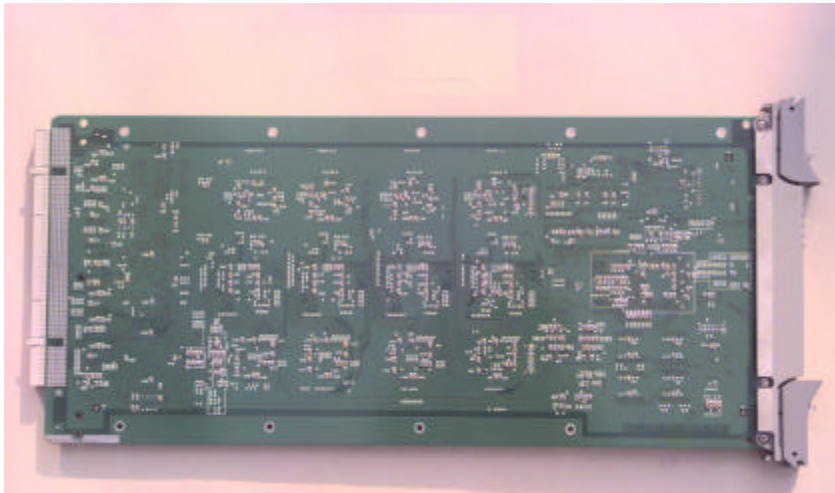

**GCRA-B**

**G15 : GCRA-B Front**

**G16 : GCRA-B Back**

Company Name	Samsung Telecommunication America
FCC ID :	NP8-SCBS-319L
Work Order Number	

**HECA**

**G17 : HECA - Front**

**G18 : HECA - Back**

Company Name	Samsung Telecommunication America
FCC ID :	NP8-SCBS-319L
Work Order Number	

**INTA**

**G19 : INTA Front**

**G20 : INTA Back**

Company Name	Samsung Telecommunication America
FCC ID :	NP8-SCBS-319L
Work Order Number	

**MACA**

**G21 : MACA Front**

**G22 : MACA Back**

Company Name	Samsung Telecommunication America
FCC ID :	NP8-SCBS-319L
Work Order Number	