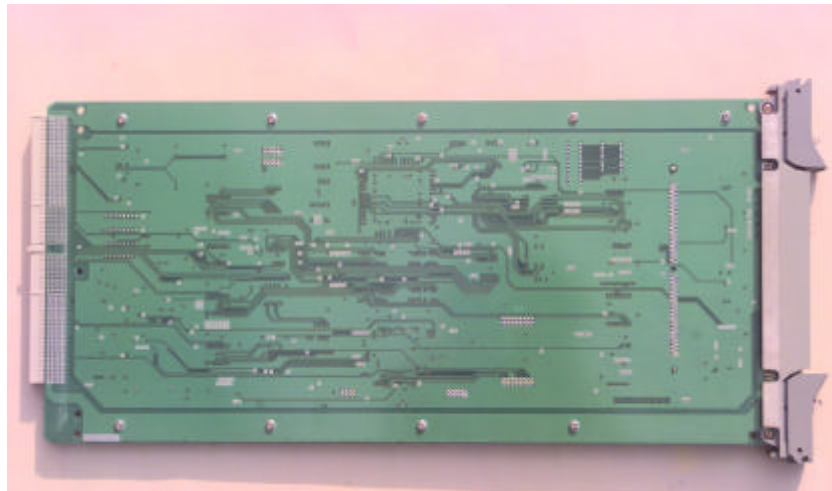

G7 : SCBS-319L-B-OPEN-UPPER

G8 : SCBS-319L-B-OPEN-LOWER

Company Name	Samsung Telecommunication America
FCC ID :	NP8-SCBS-319L
Work Order Number	

**BATA**

**G10 : BATA - Back**

Company Name	Samsung Telecommunication America
FCC ID :	NP8-SCBS-319L
Work Order Number	

**BMDA**

**G11 : BMDA - Front**

**G12 : BMDA - Back**

Company Name	Samsung Telecommunication America
FCC ID :	NP8-SCBS-319L
Work Order Number	

**BNCA**

**G14 : BNCA- Back**

Company Name	Samsung Telecommunication America
FCC ID :	NP8-SCBS-319L
Work Order Number	

**GCRA-B**

**G15 : GCRA-B Front**

**G16 : GCRA-B Back**

Company Name	Samsung Telecommunication America
FCC ID :	NP8-SCBS-319L
Work Order Number	

**HECA**

**G17 : HECA - Front**

**G18 : HECA - Back**

Company Name	Samsung Telecommunication America
FCC ID :	NP8-SCBS-319L
Work Order Number	