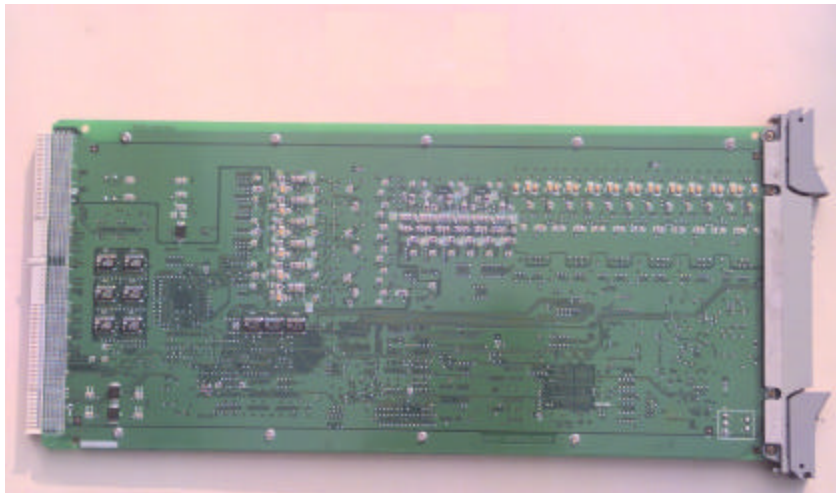

**INTA**

**G19 : INTA Front**

**G20 : INTA Back**

Company Name	Samsung Telecommunication America
FCC ID :	NP8-SCBS-319L
Work Order Number	

**MACA**

**G21 : MACA Front**

**G22 : MACA Back**

Company Name	Samsung Telecommunication America
FCC ID :	NP8-SCBS-319L
Work Order Number	

**SACA**

**G23 : SACA Front**

**G24 : SACA Back**

Company Name	Samsung Telecommunication America
FCC ID :	NP8-SCBS-319L
Work Order Number	

**SCTA**

**G25 : SCTA Front**

**G26 : SCTA Back**

Company Name	Samsung Telecommunication America
FCC ID :	NP8-SCBS-319L
Work Order Number	

**SDP-A**

**G27 : SDP-A Front**

**G28 : SDP-A Back**

Company Name	Samsung Telecommunication America
FCC ID :	NP8-SCBS-319L
Work Order Number	

**TRXA**

**G29 : TRXA Front**

**G30 : TRXA Back**

Company Name	Samsung Telecommunication America
FCC ID :	NP8-SCBS-319L
Work Order Number	