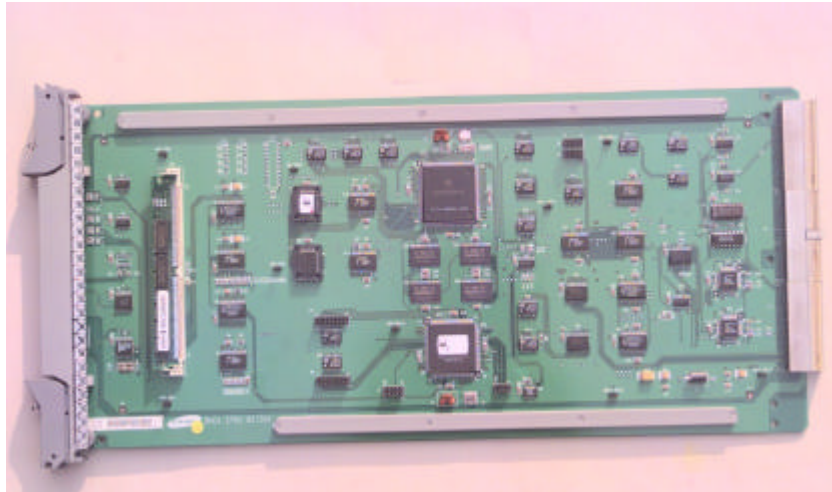

G7 : SCBS-319L-B-OPEN-UPPER

G8 : SCBS-319L-B-OPEN-LOWER

Company Name	Samsung Telecommunication America
FCC ID :	NP8-SCBS-319L
Work Order Number	

**BATA**

**G10 : BATA - Back**

Company Name	Samsung Telecommunication America
FCC ID :	NP8-SCBS-319L
Work Order Number	

**BMDA**

**G11 : BMDA - Front**

**G12 : BMDA - Back**

Company Name	Samsung Telecommunication America
FCC ID :	NP8-SCBS-319L
Work Order Number	

**BNCA**

**G14 : BNCA- Back**

Company Name	Samsung Telecommunication America
FCC ID :	NP8-SCBS-319L
Work Order Number	

**GCRA-B**

**G15 : GCRA-B Front**

**G16 : GCRA-B Back**

Company Name	Samsung Telecommunication America
FCC ID :	NP8-SCBS-319L
Work Order Number	

**HECA**

**G17 : HECA - Front**

**G18 : HECA - Back**

Company Name	Samsung Telecommunication America
FCC ID :	NP8-SCBS-319L
Work Order Number	