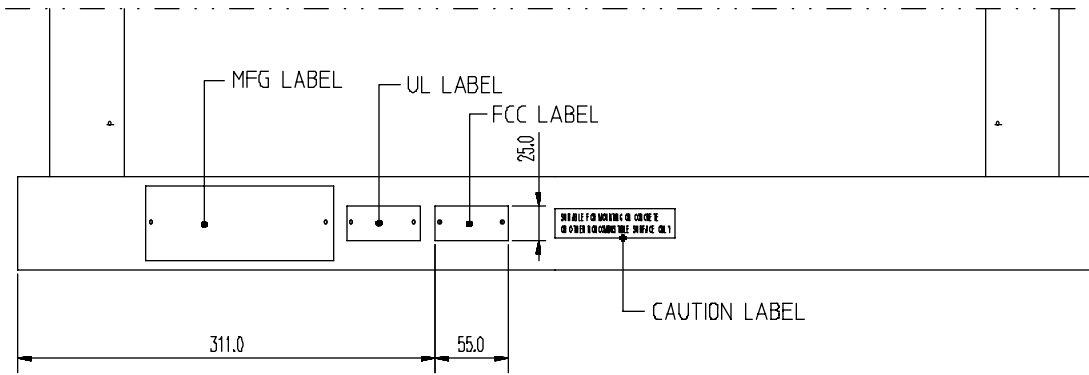

Company Name	Samsung Telecommunication America
FCC ID:	NP8-SCBS-319L
Work Order Number	

APPENDIX F:

INDOOR BTS

LABEL INFORMATION

Position of FCC Label for BTS Indoor

FCC Label for BTS Indoor