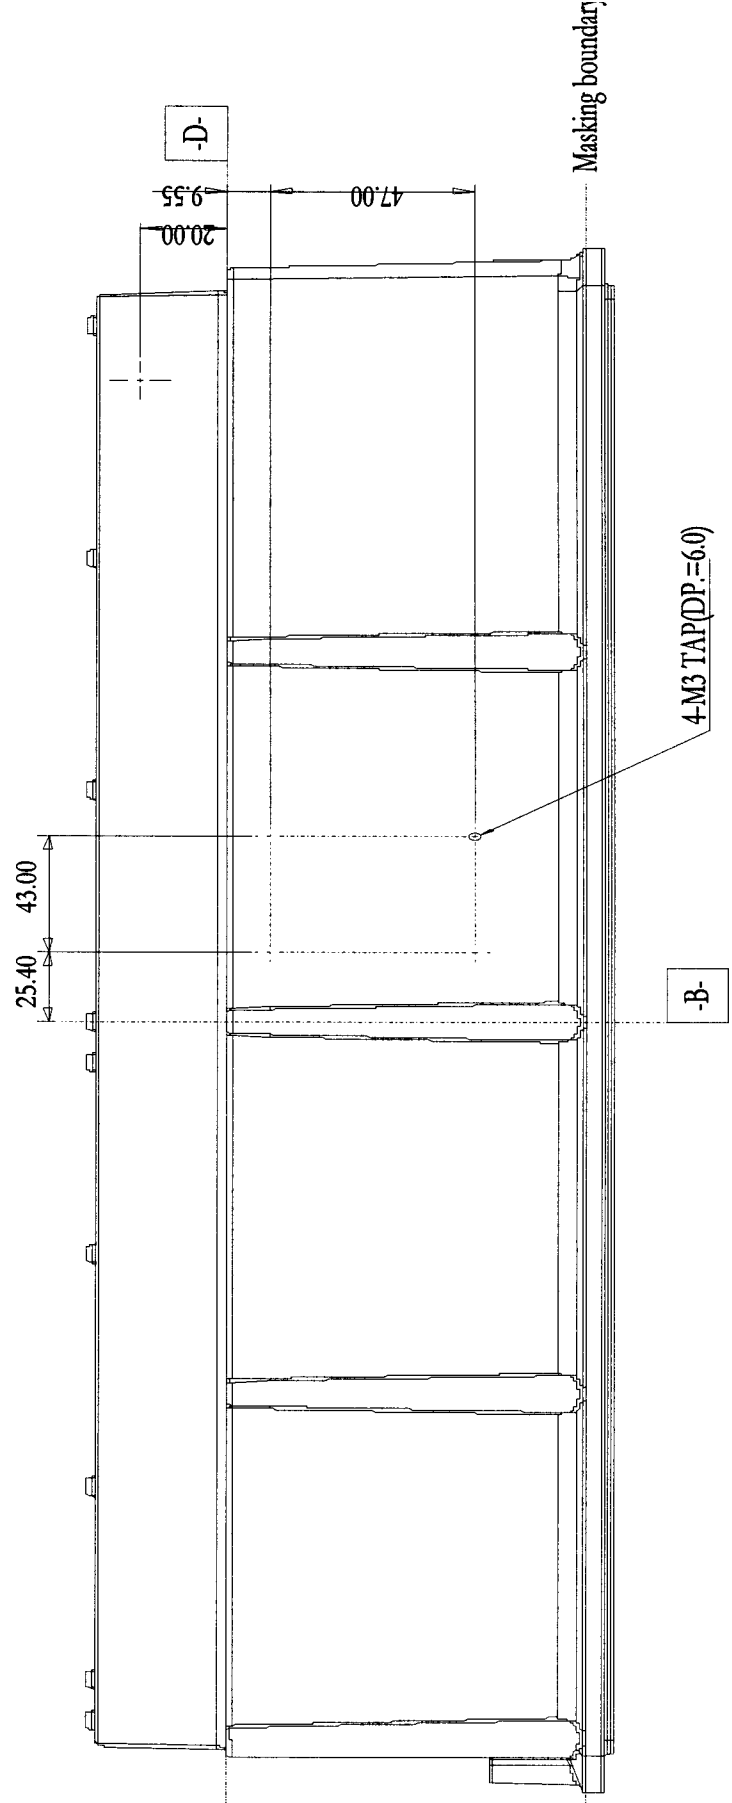

Company Name:	<i>Samsung Telecommunications America</i>
FCC ID:	<i>NP8-800-10-PRU</i>
Work Order Number	<i>2000081 / A0387</i>

APPENDIX F:

LABEL INFORMATION

[HOUSING TAP LOCATION]