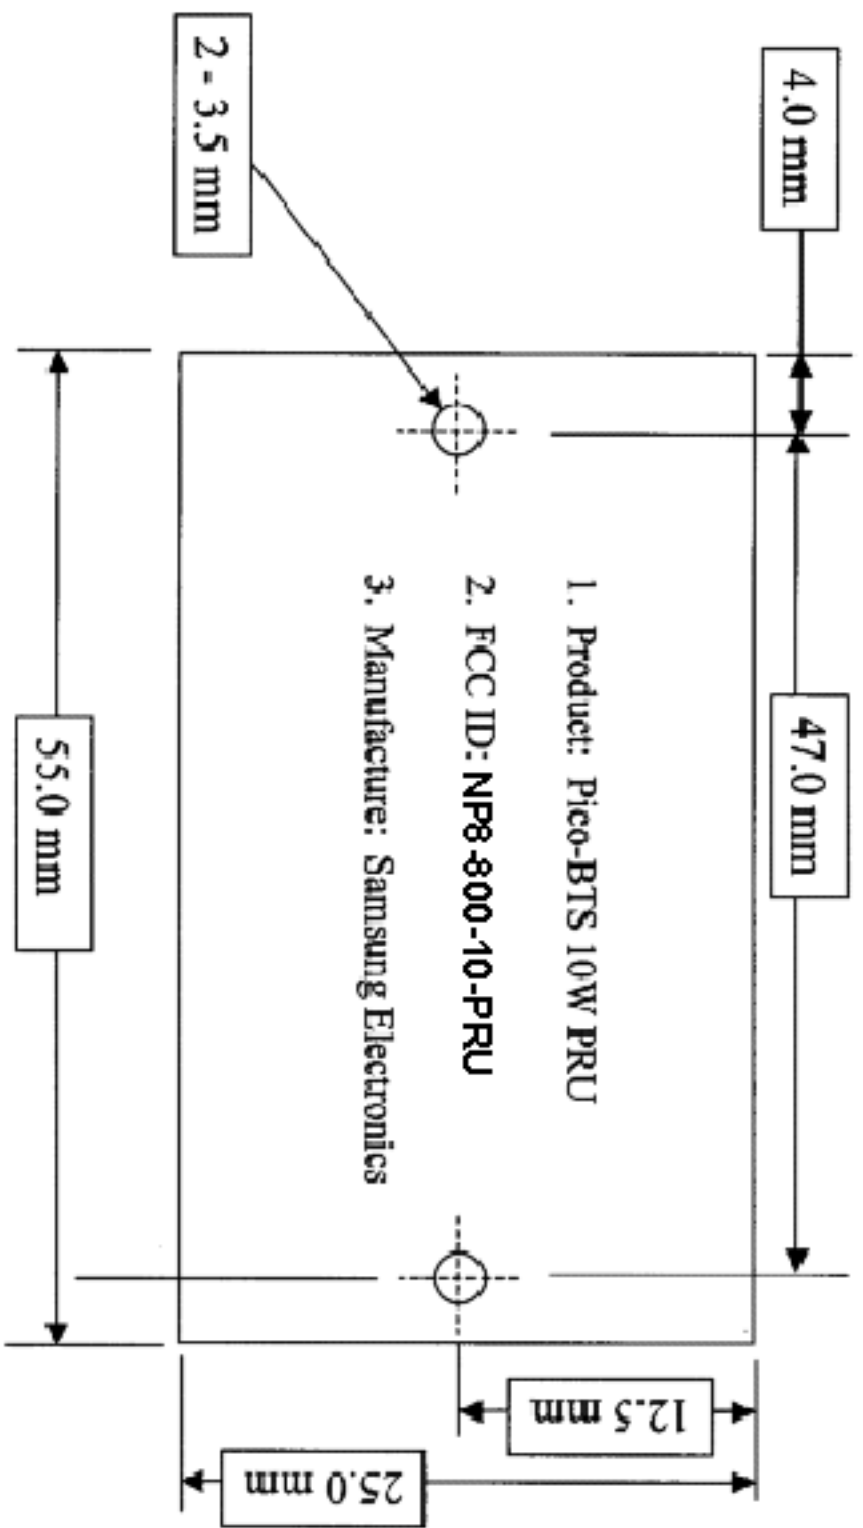

Company Name:	<i>Samsung Telecommunications America</i>
FCC ID:	<i>NP8-800-10-PRU</i>
Work Order Number	<i>2000081 / A0387</i>

APPENDIX F:

LABEL INFORMATION

[HOUSING TAP LOCATION]