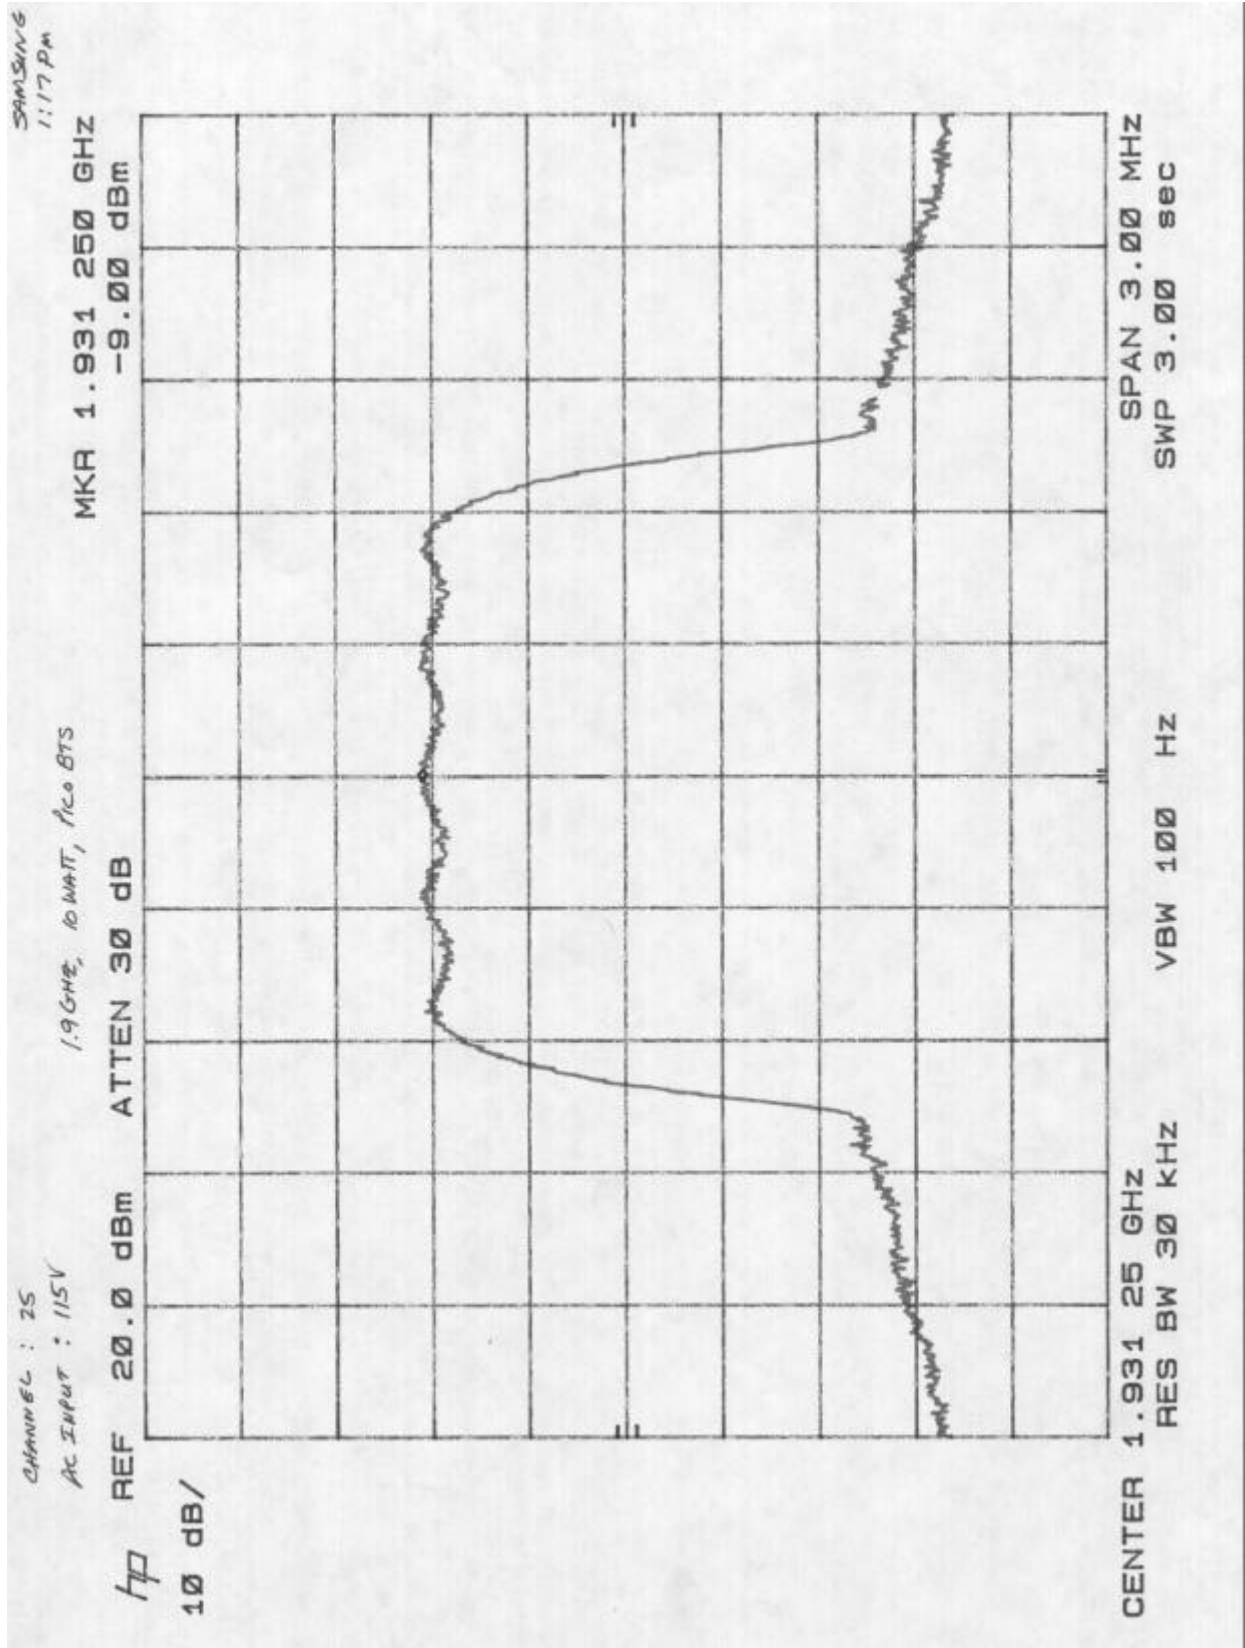

D13: CHANNEL 25 10C 115

Company Name:	Samsung Telecommunications America
FCC ID:	NP8-1900-10-PRU
Work Order Number	2000034 / A0398

D14: CHANNEL 25 -10C 115

Company Name:	Samsung Telecommunications America
FCC ID:	NP8-1900-10-PRU
Work Order Number	2000034 / A0398