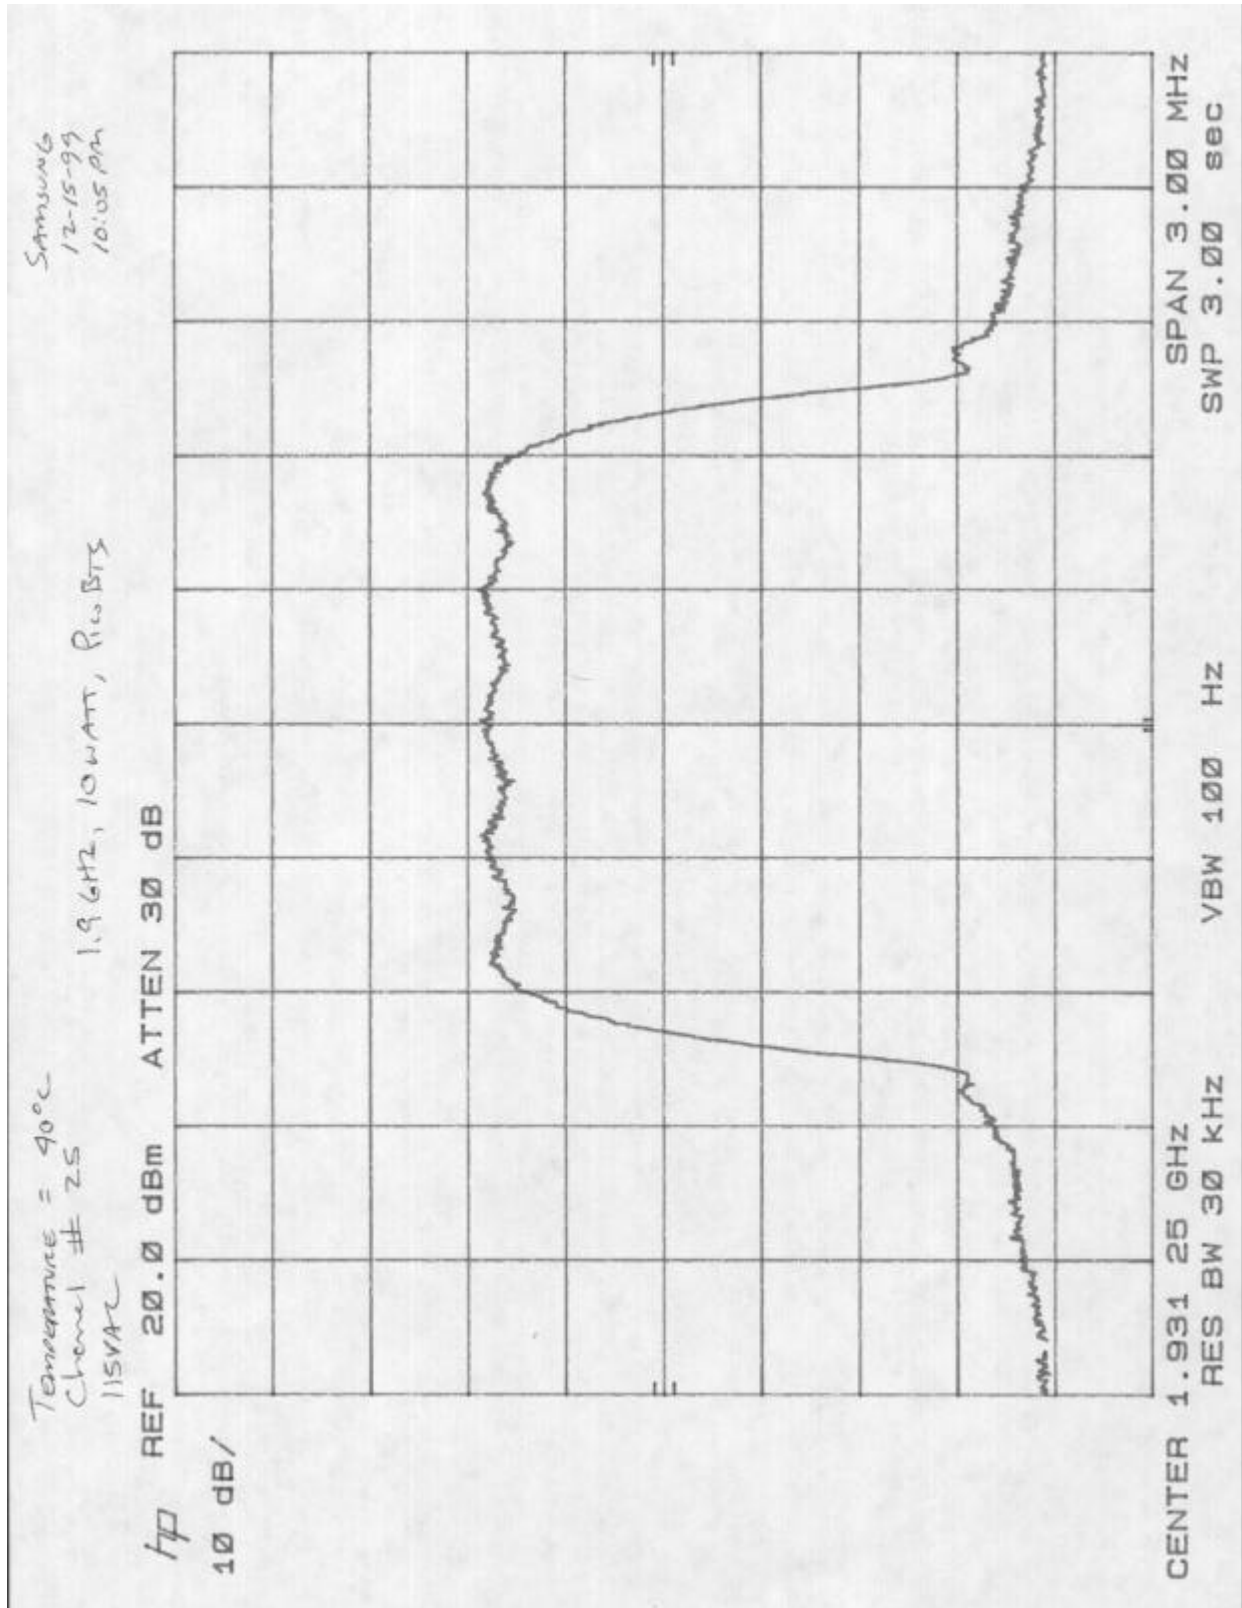

D17: CHANNEL 25 20C 132

Company Name:	Samsung Telecommunications America
FCC ID:	NP8-1900-10-PRU
Work Order Number	2000034 / A0398

D18: CHANNEL 25 20C 97

Company Name:	Samsung Telecommunications America
FCC ID:	NP8-1900-10-PRU
Work Order Number	2000034 / A0398

D19: CHANNEL 25 30C 115

Company Name:	Samsung Telecommunications America
FCC ID:	NP8-1900-10-PRU
Work Order Number	2000034 / A0398

D20: CHANNEL 25 -30C 115

Company Name:	Samsung Telecommunications America
FCC ID:	NP8-1900-10-PRU
Work Order Number	2000034 / A0398