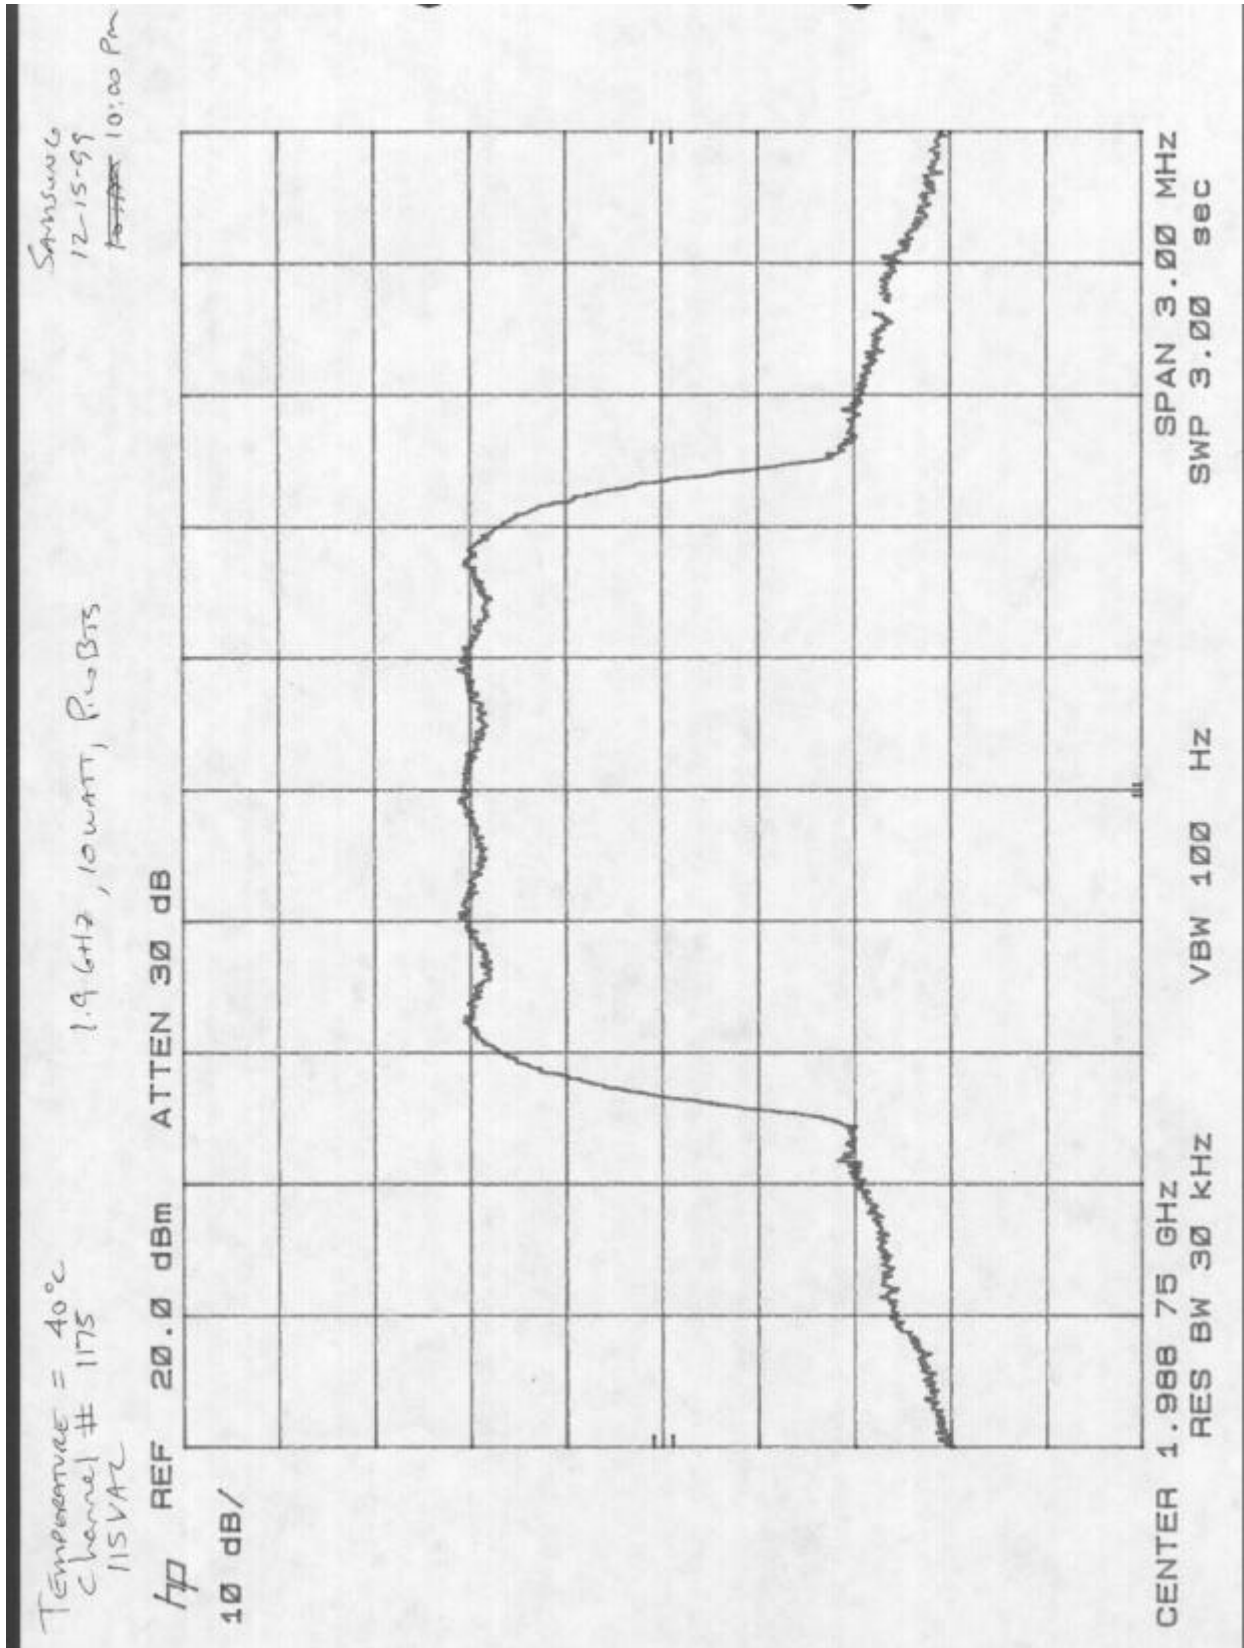

D5: CHANNEL 1175 -20C 115

Company Name:	Samsung Telecommunications America
FCC ID:	NP8-1900-10-PRU
Work Order Number	2000034 / A0398

D6: CHANNEL 1175 20C 132

Company Name:	Samsung Telecommunications America
FCC ID:	NP8-1900-10-PRU
Work Order Number	2000034 / A0398

D7: CHANNEL 1175 20C 97

Company Name:	Samsung Telecommunications America
FCC ID:	NP8-1900-10-PRU
Work Order Number	2000034 / A0398

D8: CHANNEL 1175 30C 115

Company Name:	Samsung Telecommunications America
FCC ID:	NP8-1900-10-PRU
Work Order Number	2000034 / A0398

D9: CHANNEL 1175 -30C 115

Company Name:	Samsung Telecommunications America
FCC ID:	NP8-1900-10-PRU
Work Order Number	2000034 / A0398

D10: CHANNEL 1175 40C 115

Company Name:	Samsung Telecommunications America
FCC ID:	NP8-1900-10-PRU
Work Order Number	2000034 / A0398