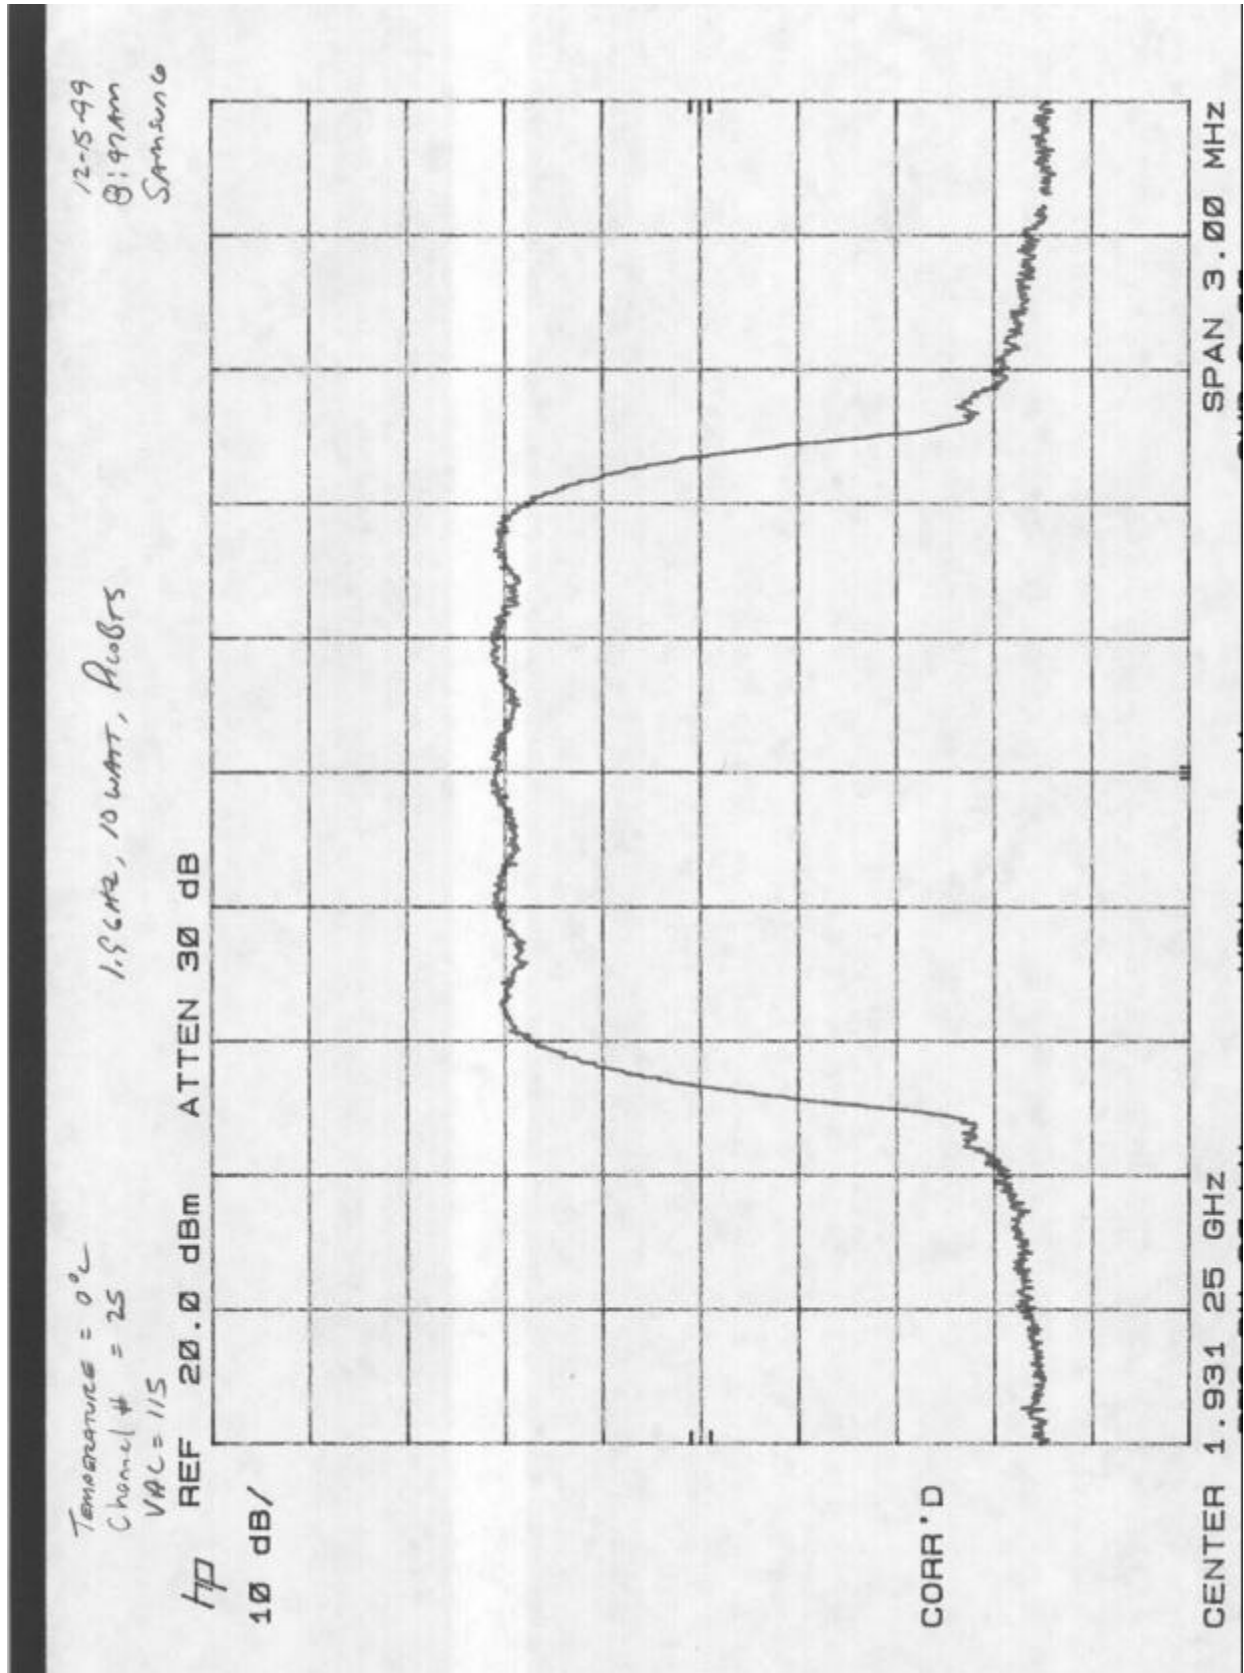

D11: CHANNEL 1175 50C 115

Company Name:	Samsung Telecommunications America
FCC ID:	NP8-1900-10-PRU
Work Order Number	2000034 / A0398