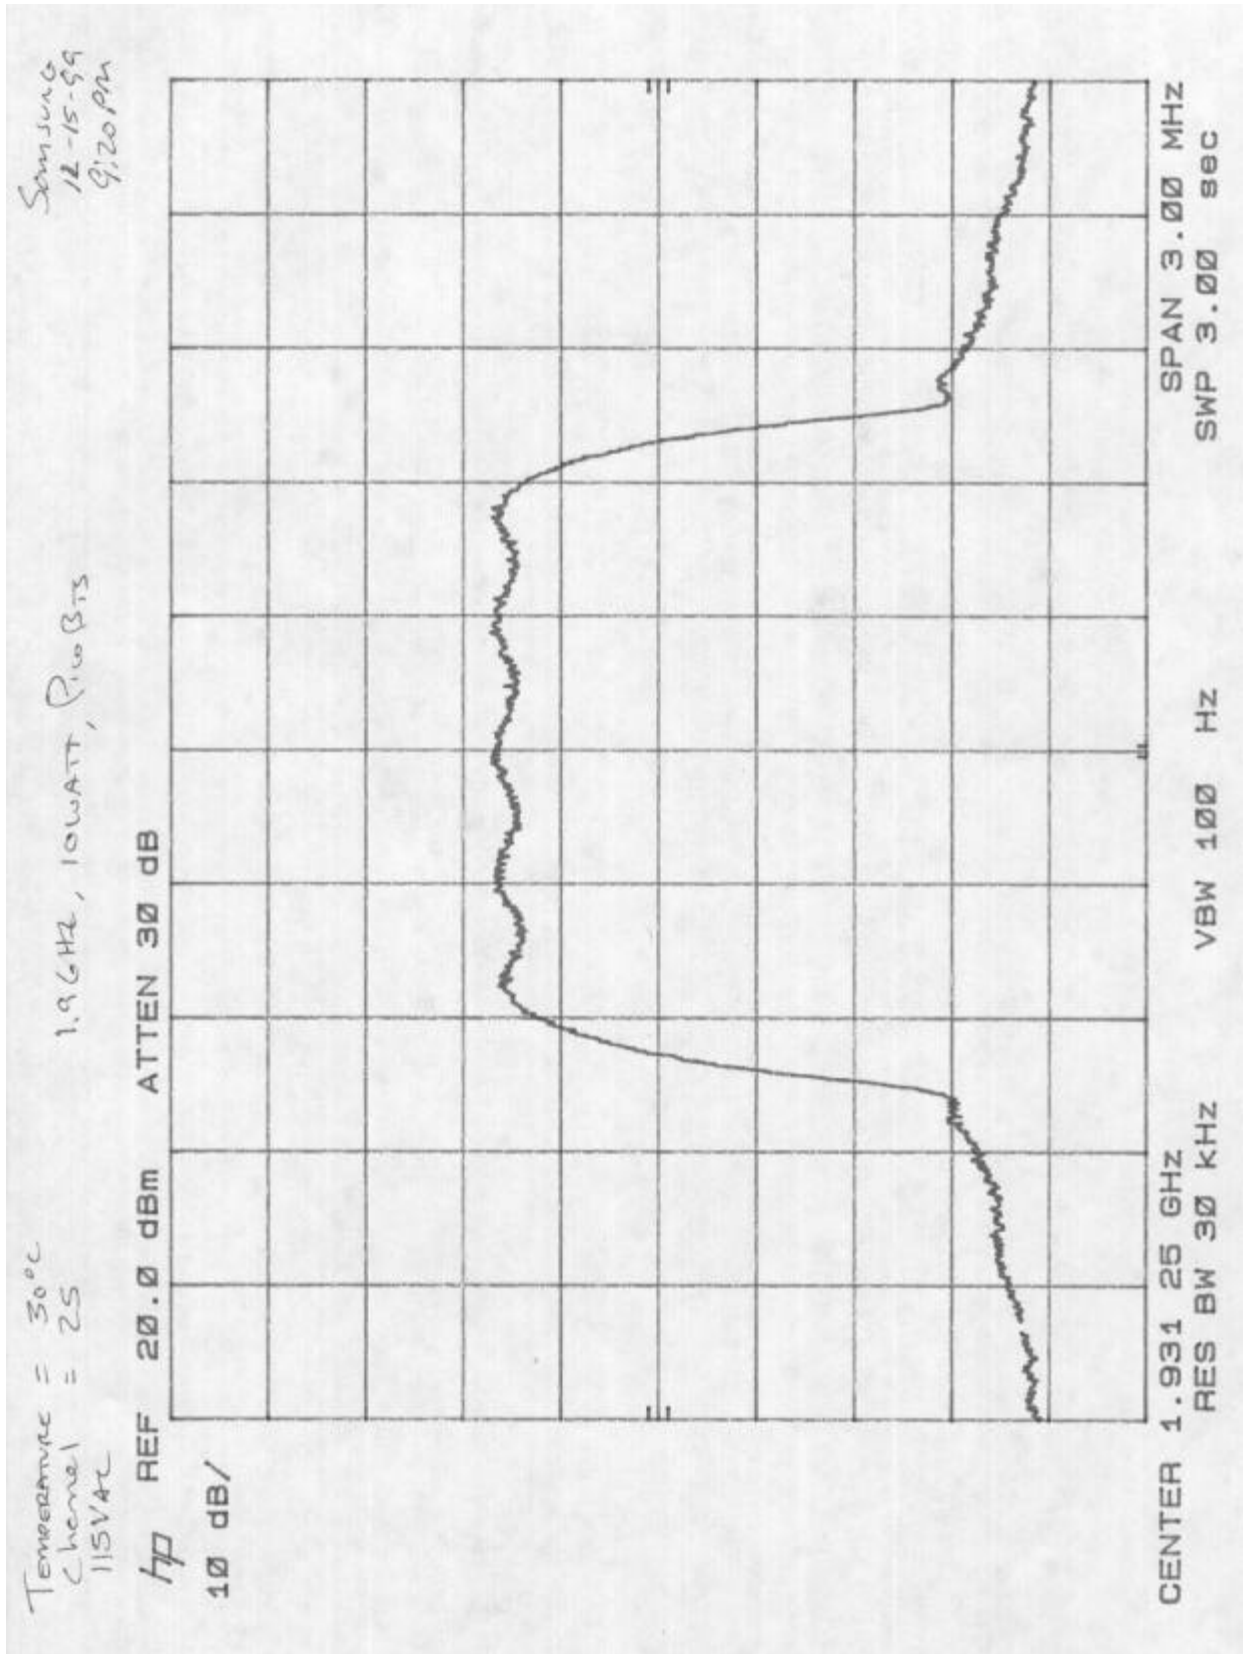

D15: CHANNEL 25 20C 115

Company Name:	Samsung Telecommunications America
FCC ID:	NP8-1900-10-PRU
Work Order Number	2000034 / A0398

D16: CHANNEL 25 -20C 115

Company Name:	Samsung Telecommunications America
FCC ID:	NP8-1900-10-PRU
Work Order Number	2000034 / A0398

D17: CHANNEL 25 20C 132

Company Name:	Samsung Telecommunications America
FCC ID:	NP8-1900-10-PRU
Work Order Number	2000034 / A0398

D18: CHANNEL 25 20C 97

Company Name:	Samsung Telecommunications America
FCC ID:	NP8-1900-10-PRU
Work Order Number	2000034 / A0398

D19: CHANNEL 25 30C 115

Company Name:	Samsung Telecommunications America
FCC ID:	NP8-1900-10-PRU
Work Order Number	2000034 / A0398

D20: CHANNEL 25 -30C 115

Company Name:	Samsung Telecommunications America
FCC ID:	NP8-1900-10-PRU
Work Order Number	2000034 / A0398