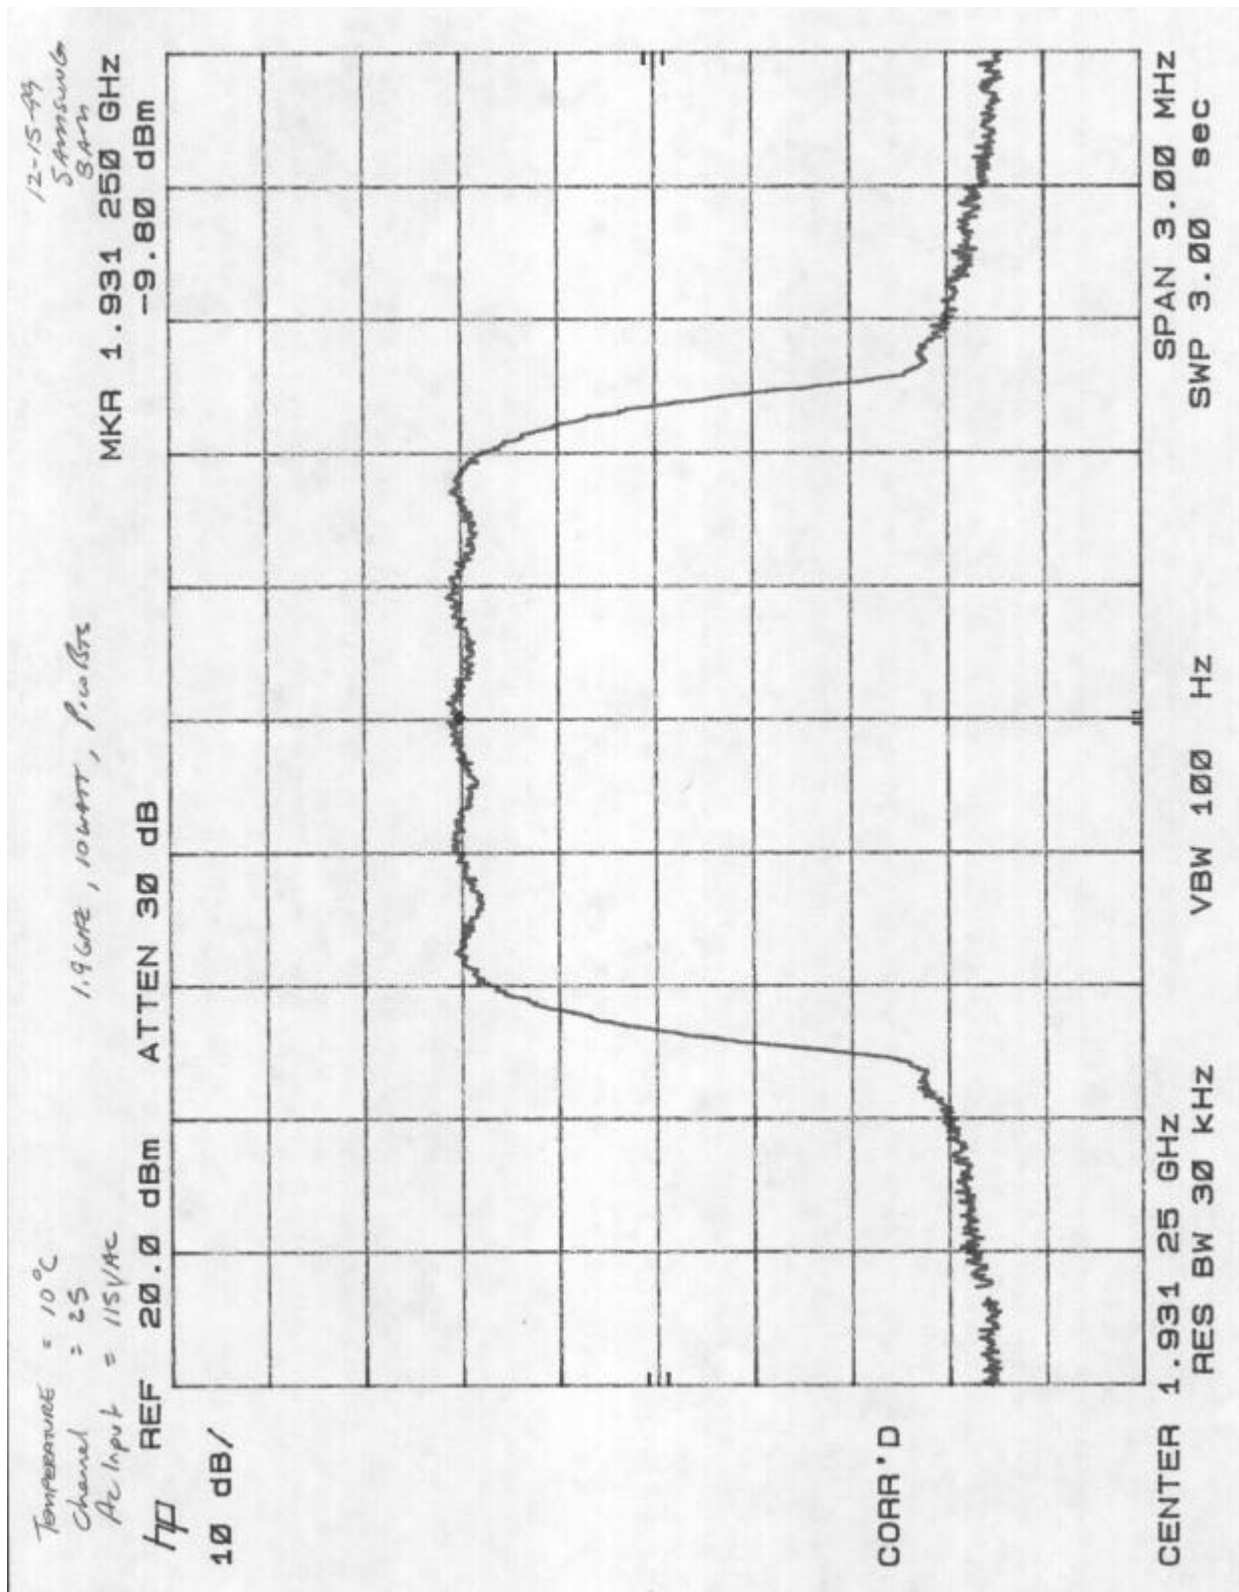

D9: CHANNEL 1175 -30C 115

Company Name:	Samsung Telecommunications America
FCC ID:	NP8-1900-10-PRU
Work Order Number	2000034 / A0398

D10: CHANNEL 1175 40C 115

Company Name:	Samsung Telecommunications America
FCC ID:	NP8-1900-10-PRU
Work Order Number	2000034 / A0398

D11: CHANNEL 1175 50C 115

Company Name:	Samsung Telecommunications America
FCC ID:	NP8-1900-10-PRU
Work Order Number	2000034 / A0398

D12: CHANNEL 25 0C 115

Company Name:	Samsung Telecommunications America
FCC ID:	NP8-1900-10-PRU
Work Order Number	2000034 / A0398