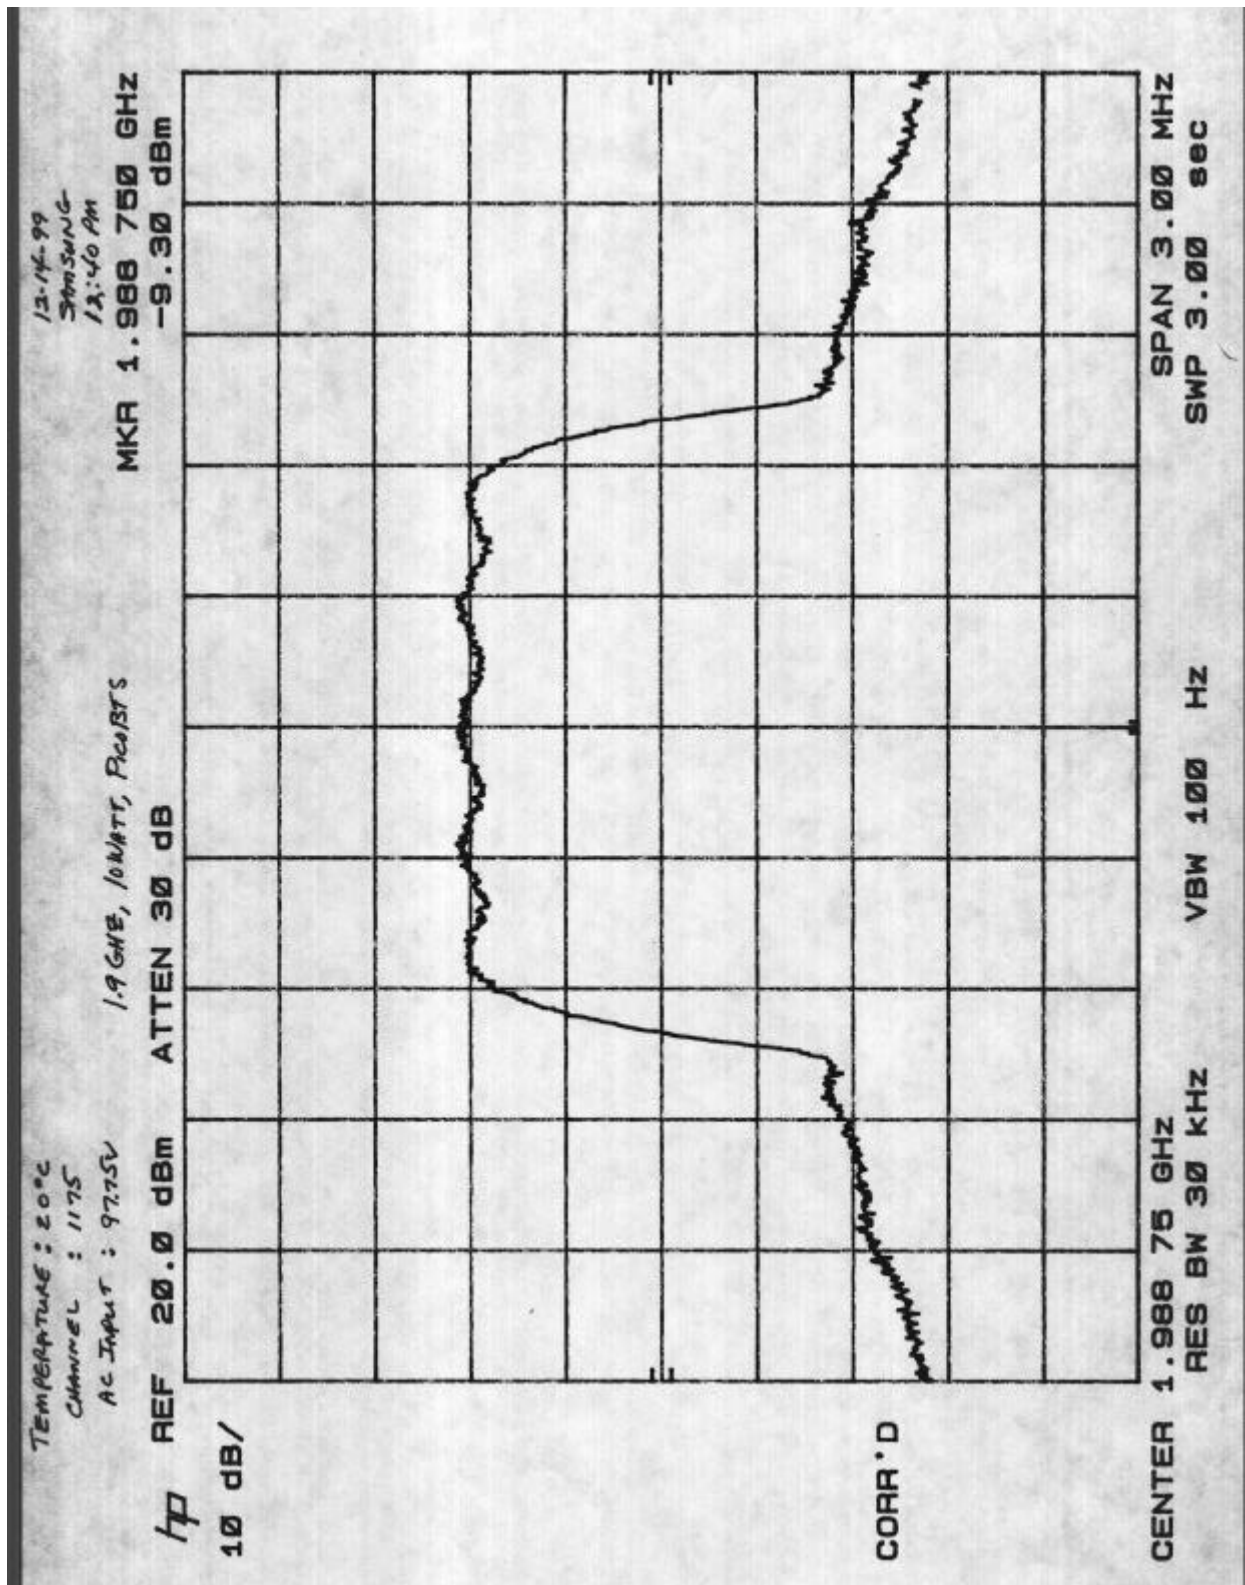

D5: CHANNEL 1175 -20C 115

Company Name:	Samsung Telecommunications America
FCC ID:	NP8-1900-10-PRU
Work Order Number	2000034 / A0398

D6: CHANNEL 1175 20C 132

Company Name:	Samsung Telecommunications America
FCC ID:	NP8-1900-10-PRU
Work Order Number	2000034 / A0398