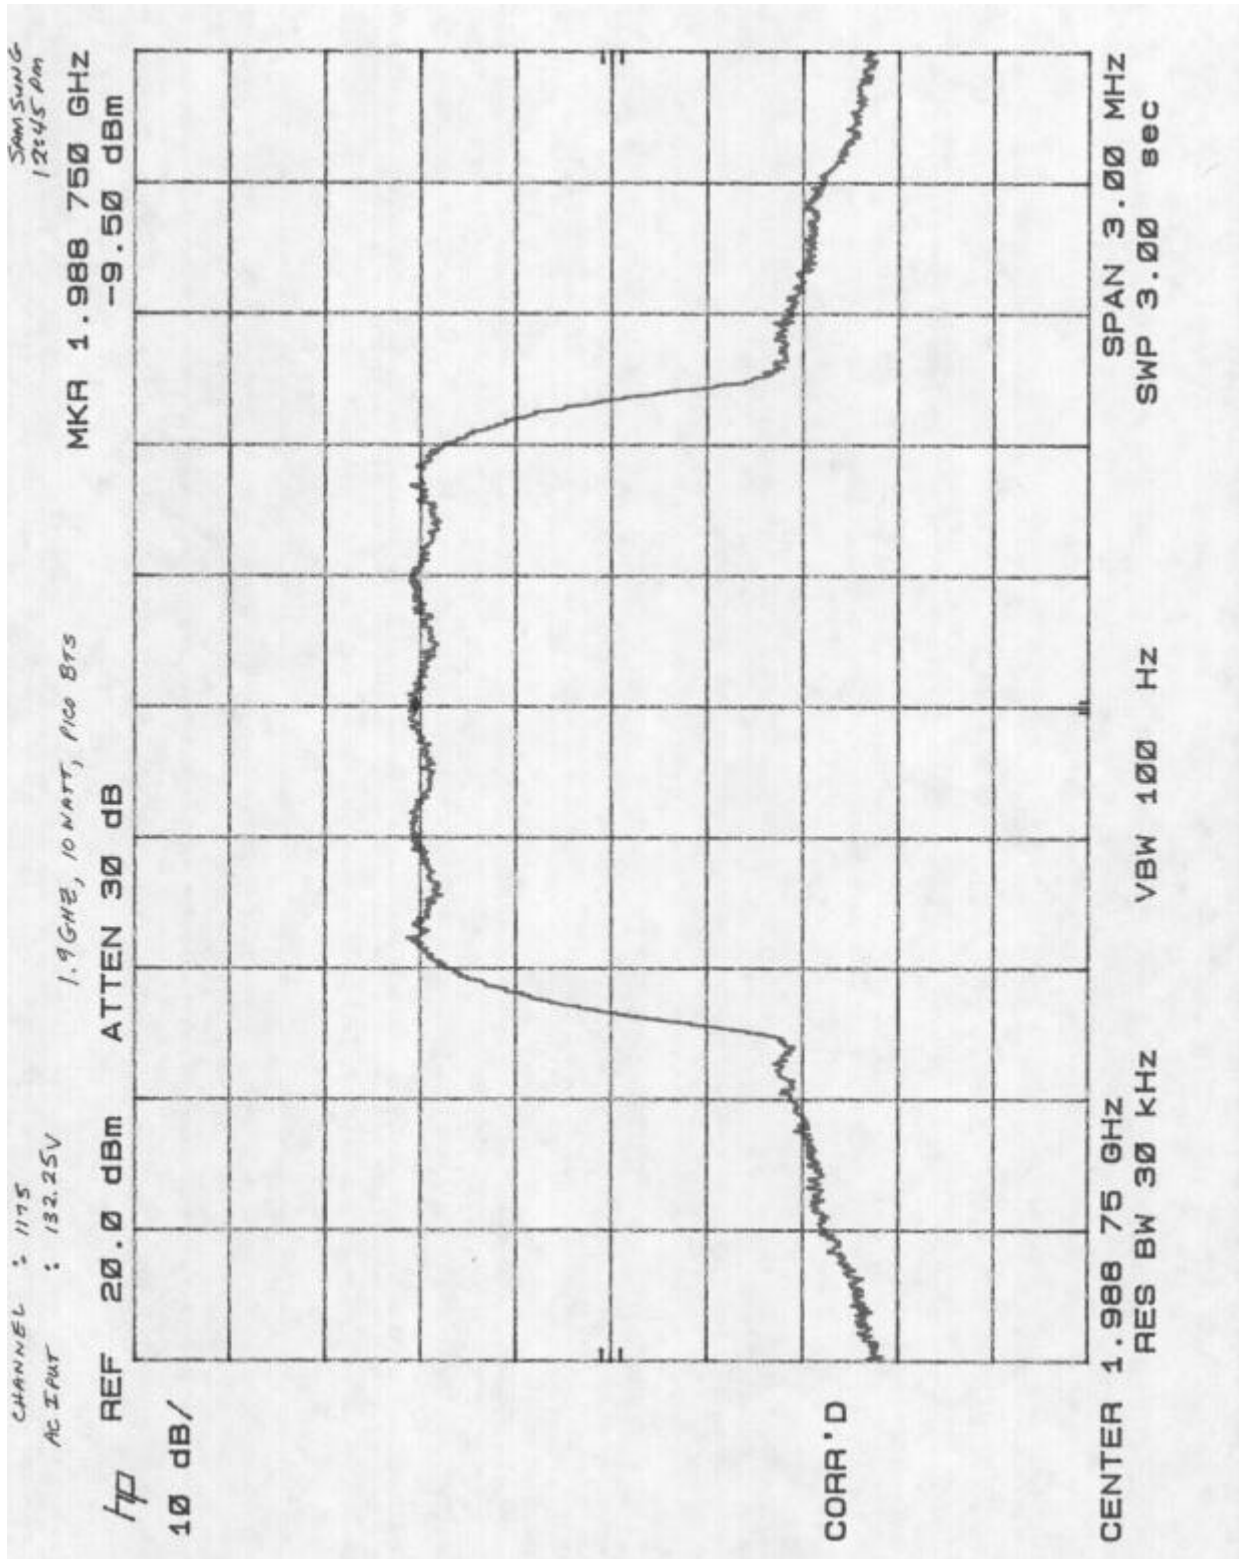

<i>Company Name:</i>	<i>Samsung Telecommunications America</i>
<i>FCC ID:</i>	<i>NP8-1900-10-PRU</i>
<i>Work Order Number</i>	<i>2000034 / A0398</i>

APPENDIX D:

FREQUENCY STABILITY PLOTS

Company Name:	Samsung Telecommunications America
FCC ID:	NP8-1900-10-PRU
Work Order Number	2000034 / A0398

D1: CHANNEL 1175 0C 115

Company Name:	Samsung Telecommunications America
FCC ID:	NP8-1900-10-PRU
Work Order Number	2000034 / A0398

D2: CHANNEL 1175 10C 115

Company Name:	Samsung Telecommunications America
FCC ID:	NP8-1900-10-PRU
Work Order Number	2000034 / A0398

D3: CHANNEL 1175 -10C 115

Company Name:	Samsung Telecommunications America
FCC ID:	NP8-1900-10-PRU
Work Order Number	2000034 / A0398

D4: CHANNEL 1175 20C 115

Company Name:	Samsung Telecommunications America
FCC ID:	NP8-1900-10-PRU
Work Order Number	2000034 / A0398

D5: CHANNEL 1175 -20C 115

Company Name:	Samsung Telecommunications America
FCC ID:	NP8-1900-10-PRU
Work Order Number	2000034 / A0398

D6: CHANNEL 1175 20C 132

Company Name:	Samsung Telecommunications America
FCC ID:	NP8-1900-10-PRU
Work Order Number	2000034 / A0398