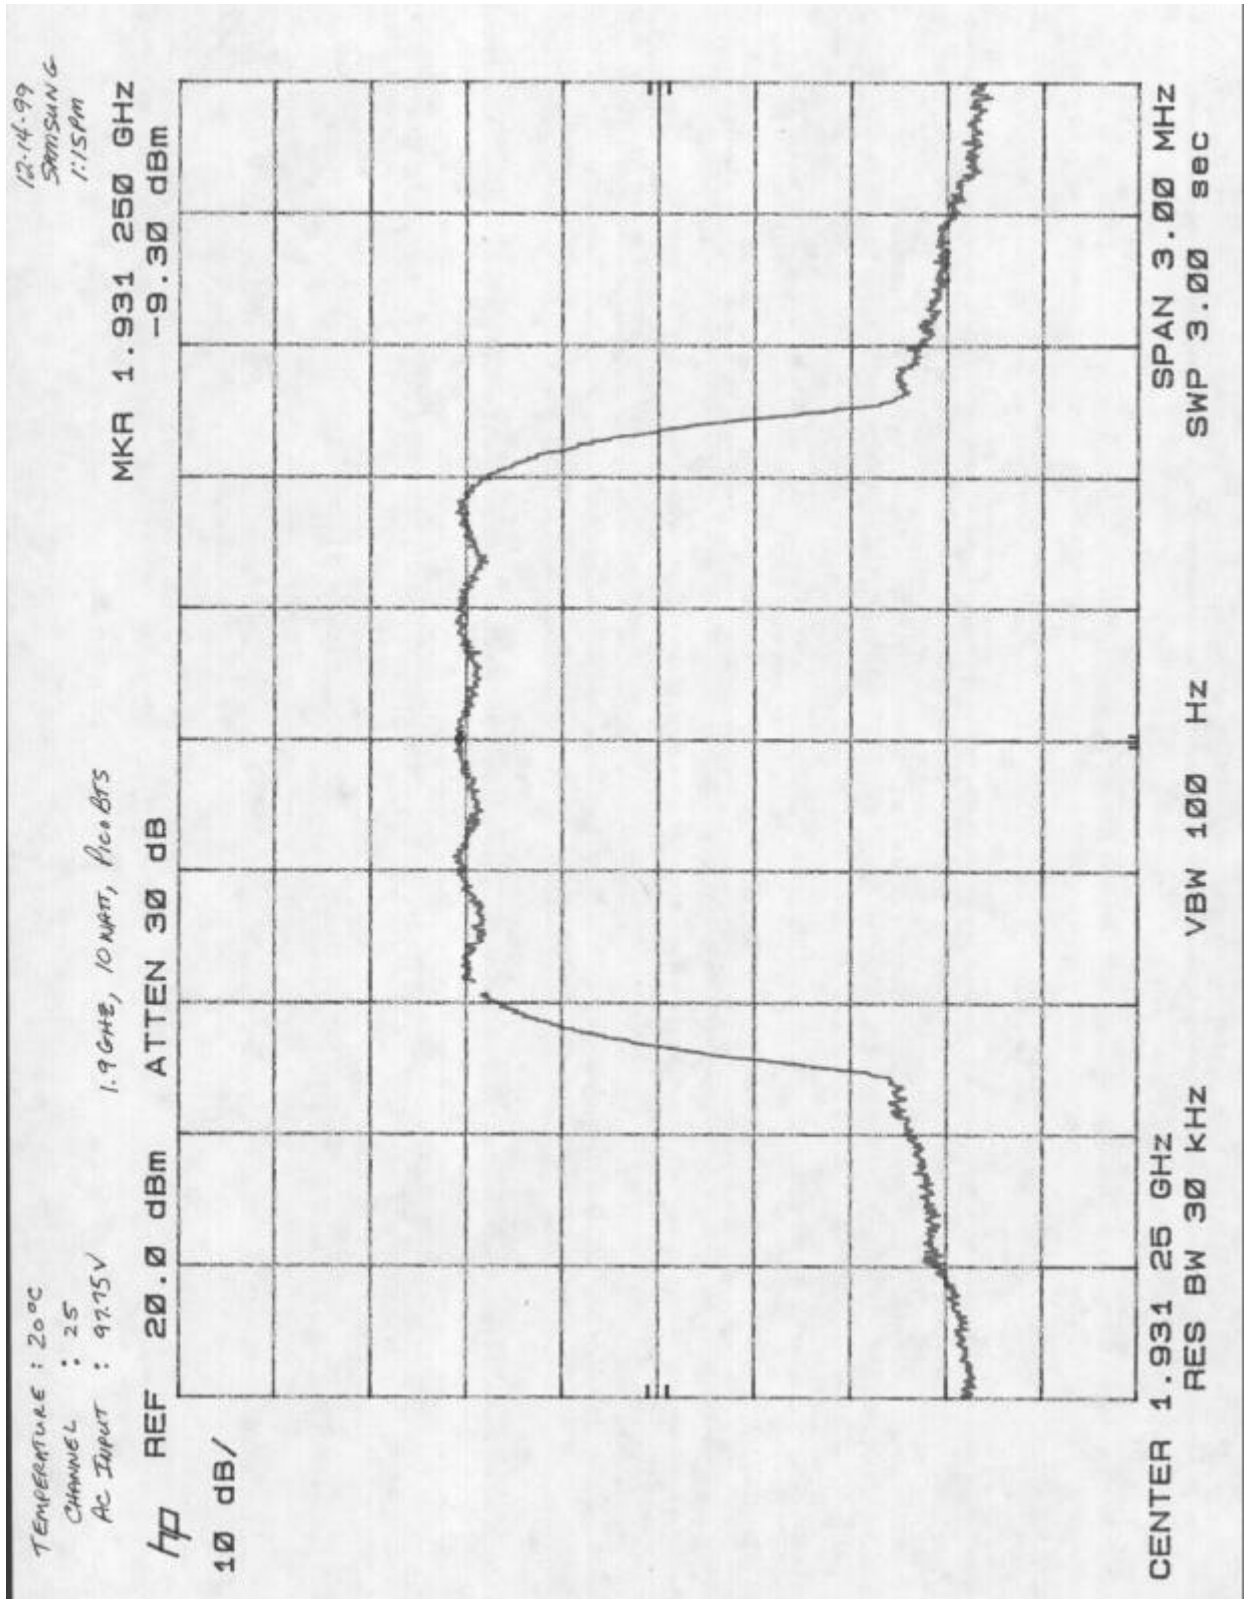

Company Name:	Samsung Telecommunications America
FCC ID:	NP8-1900-10-PRU
Work Order Number	2000034 / A0398

D18: CHANNEL 25 20C 97