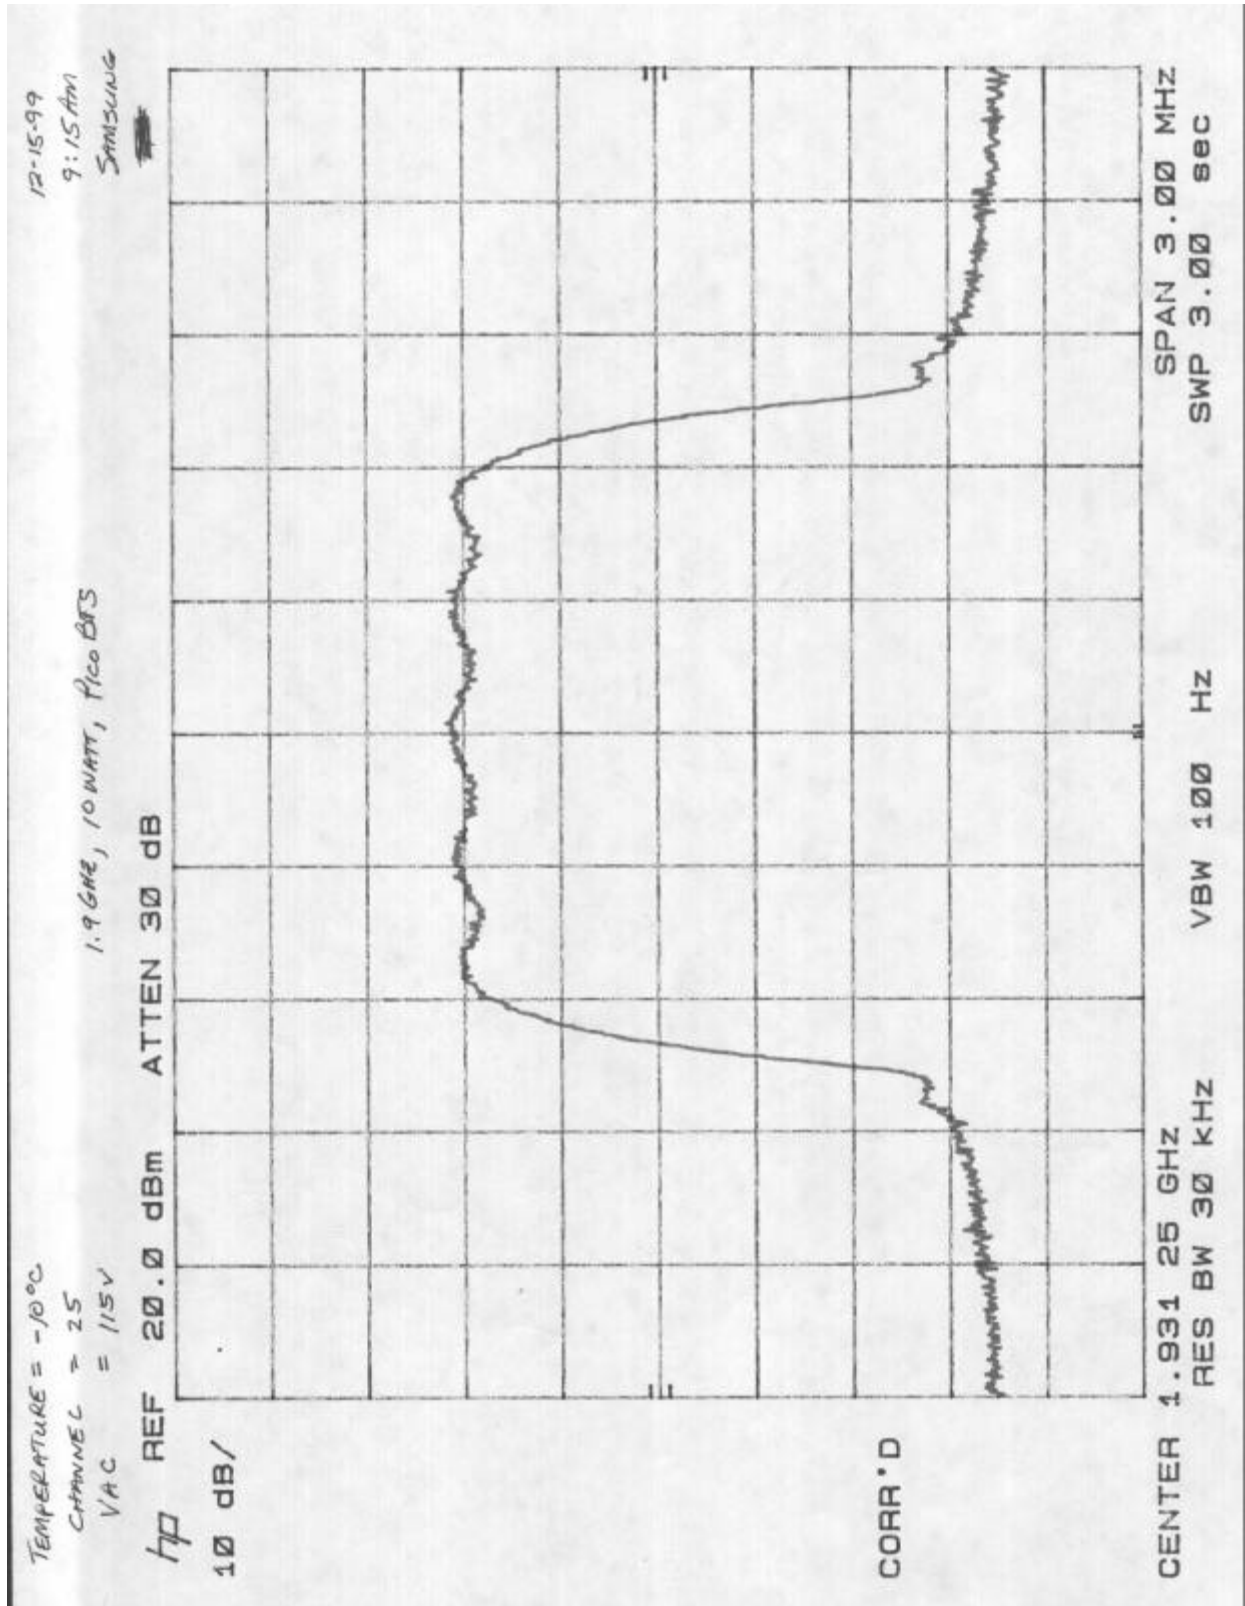

Company Name:	Samsung Telecommunications America
FCC ID:	NP8-1900-10-PRU
Work Order Number	2000034 / A0398

D14: CHANNEL 25 -10C 115