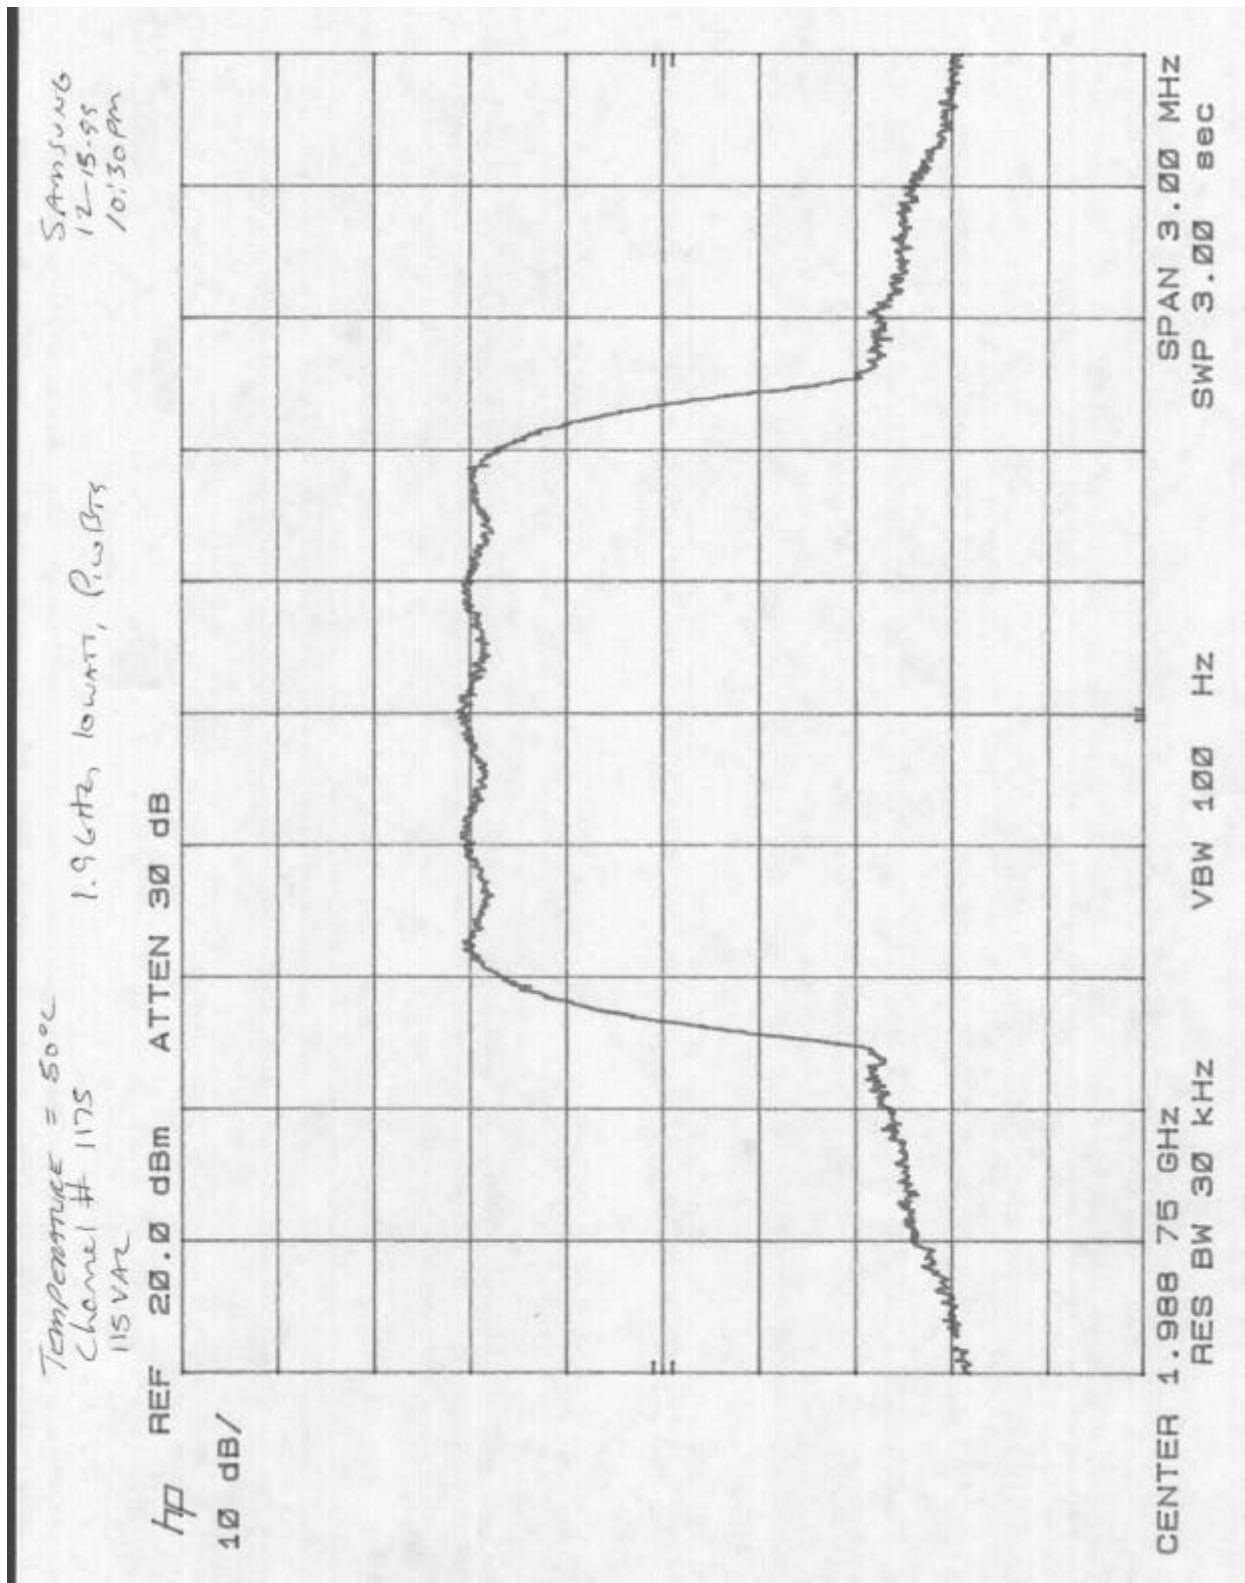

D7: CHANNEL 1175 20C 97

Company Name:	Samsung Telecommunications America
FCC ID:	NP8-1900-10-PRU
Work Order Number	2000034 / A0398

D8: CHANNEL 1175 30C 115

Company Name:	Samsung Telecommunications America
FCC ID:	NP8-1900-10-PRU
Work Order Number	2000034 / A0398

D9: CHANNEL 1175 -30C 115

Company Name:	Samsung Telecommunications America
FCC ID:	NP8-1900-10-PRU
Work Order Number	2000034 / A0398

D10: CHANNEL 1175 40C 115

Company Name:	Samsung Telecommunications America
FCC ID:	NP8-1900-10-PRU
Work Order Number	2000034 / A0398

D11: CHANNEL 1175 50C 115

Company Name:	Samsung Telecommunications America
FCC ID:	NP8-1900-10-PRU
Work Order Number	2000034 / A0398

D12: CHANNEL 25 0C 115

Company Name:	Samsung Telecommunications America
FCC ID:	NP8-1900-10-PRU
Work Order Number	2000034 / A0398