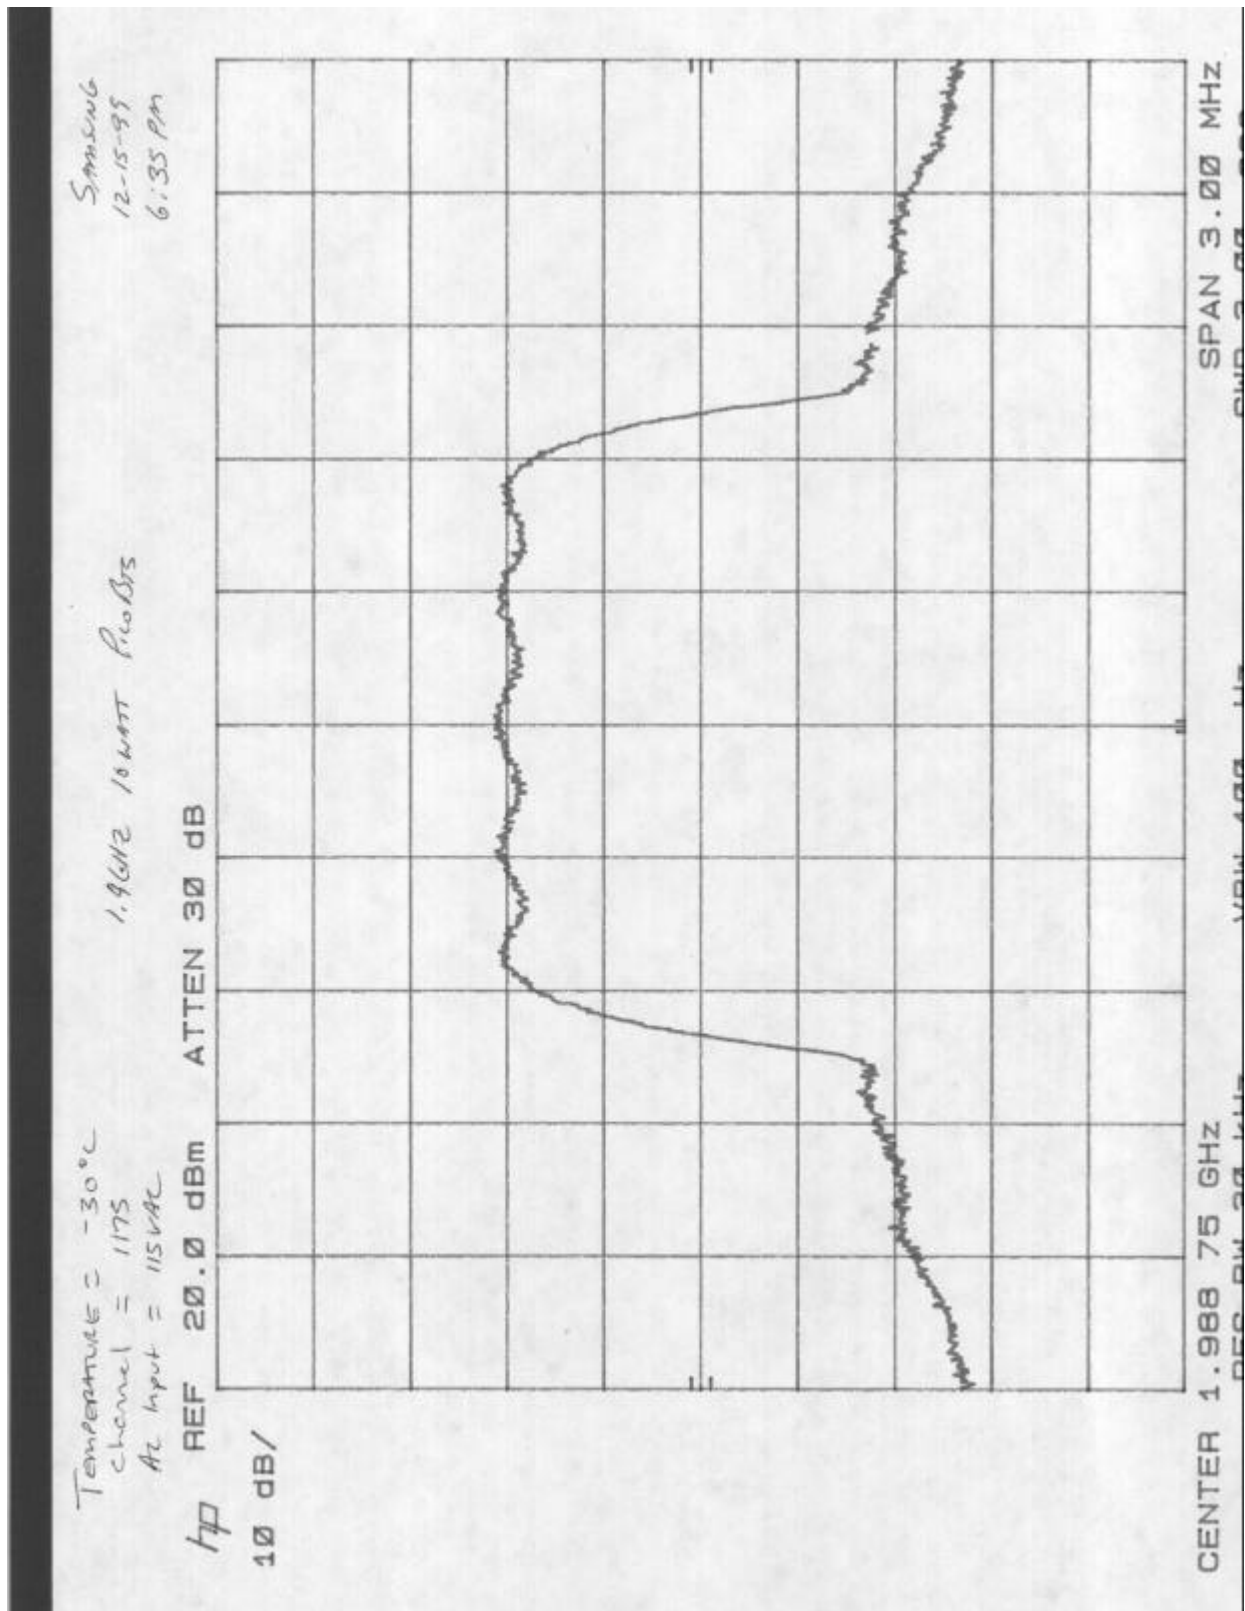

D5: CHANNEL 1175 -20C 115

Company Name:	Samsung Telecommunications America
FCC ID:	NP8-1900-10-PRU
Work Order Number	2000034 / A0398

D6: CHANNEL 1175 20C 132

Company Name:	Samsung Telecommunications America
FCC ID:	NP8-1900-10-PRU
Work Order Number	2000034 / A0398

D7: CHANNEL 1175 20C 97

Company Name:	Samsung Telecommunications America
FCC ID:	NP8-1900-10-PRU
Work Order Number	2000034 / A0398

D8: CHANNEL 1175 30C 115

Company Name:	Samsung Telecommunications America
FCC ID:	NP8-1900-10-PRU
Work Order Number	2000034 / A0398

D9: CHANNEL 1175 -30C 115

Company Name:	Samsung Telecommunications America
FCC ID:	NP8-1900-10-PRU
Work Order Number	2000034 / A0398

D10: CHANNEL 1175 40C 115

Company Name:	Samsung Telecommunications America
FCC ID:	NP8-1900-10-PRU
Work Order Number	2000034 / A0398