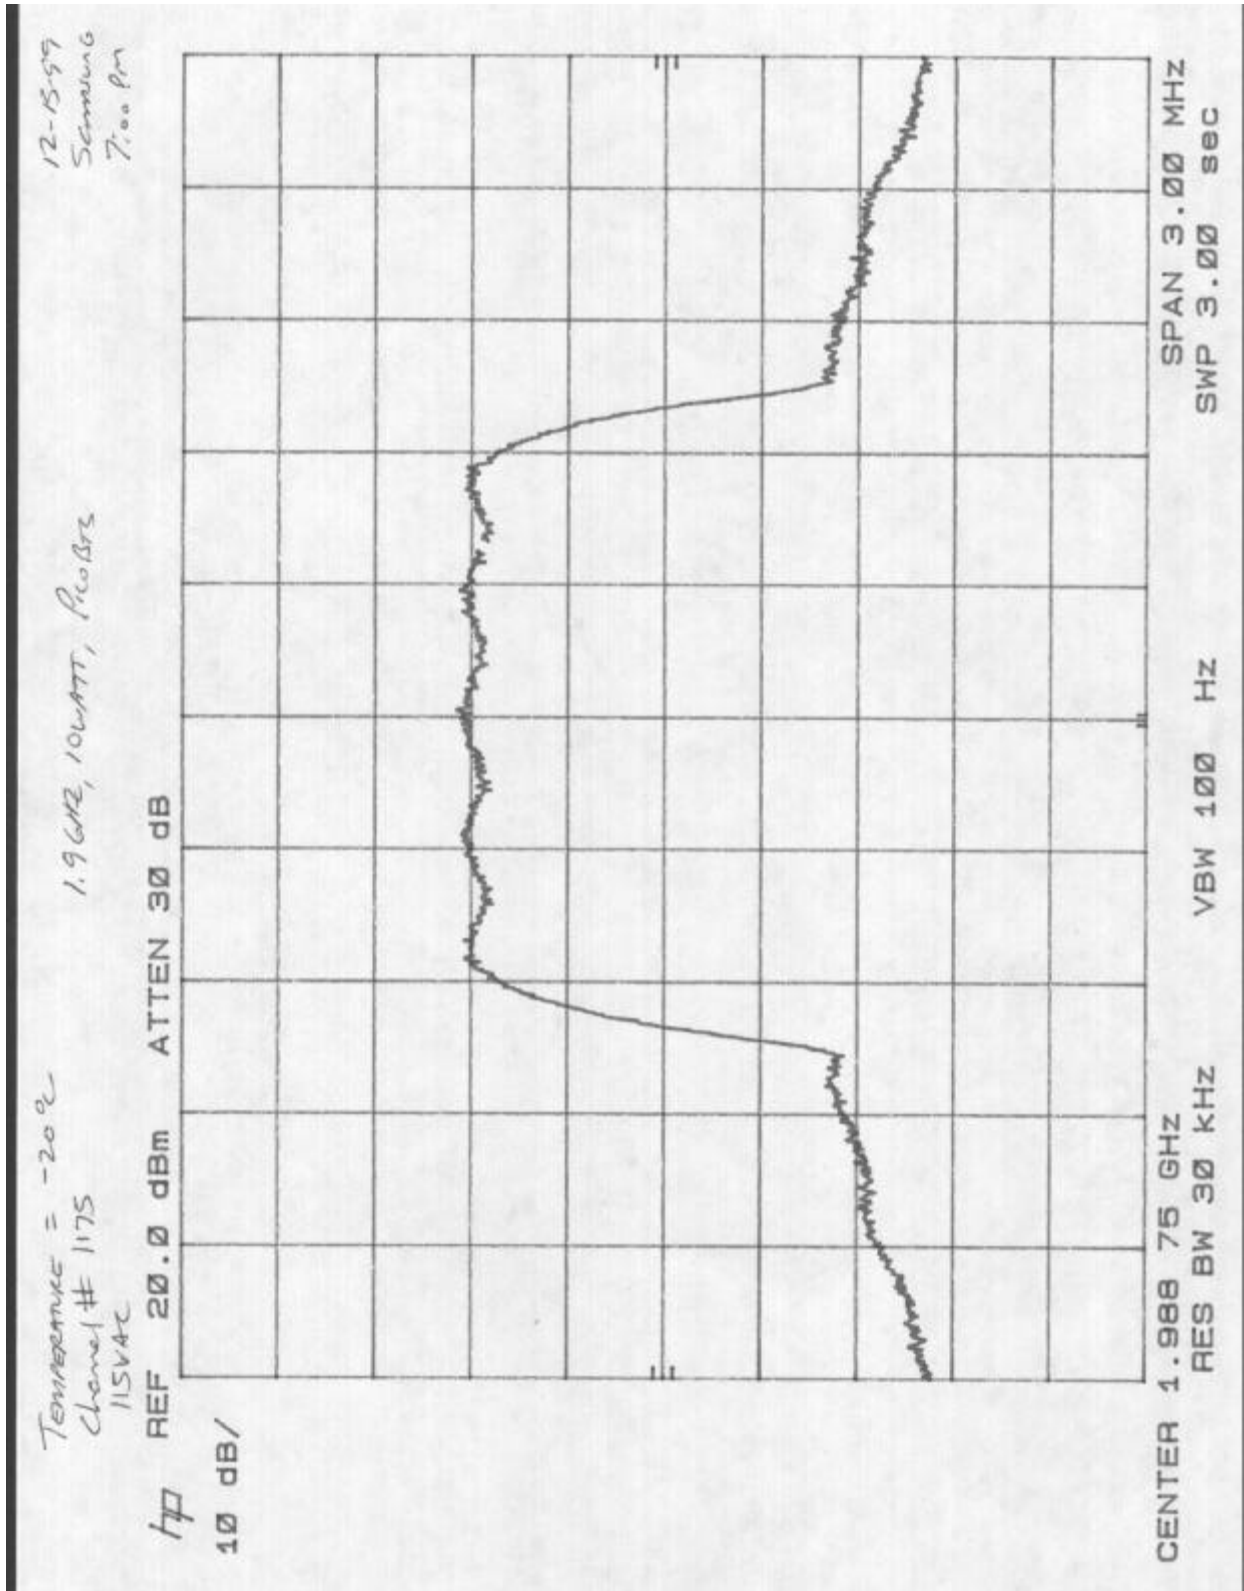

D1: CHANNEL 1175 0C 115

Company Name:	Samsung Telecommunications America
FCC ID:	NP8-1900-10-PRU
Work Order Number	2000034 / A0398

D2: CHANNEL 1175 10C 115

Company Name:	Samsung Telecommunications America
FCC ID:	NP8-1900-10-PRU
Work Order Number	2000034 / A0398

D3: CHANNEL 1175 -10C 115

Company Name:	Samsung Telecommunications America
FCC ID:	NP8-1900-10-PRU
Work Order Number	2000034 / A0398

D4: CHANNEL 1175 20C 115

Company Name:	Samsung Telecommunications America
FCC ID:	NP8-1900-10-PRU
Work Order Number	2000034 / A0398

D5: CHANNEL 1175 -20C 115

Company Name:	Samsung Telecommunications America
FCC ID:	NP8-1900-10-PRU
Work Order Number	2000034 / A0398

D6: CHANNEL 1175 20C 132

Company Name:	Samsung Telecommunications America
FCC ID:	NP8-1900-10-PRU
Work Order Number	2000034 / A0398