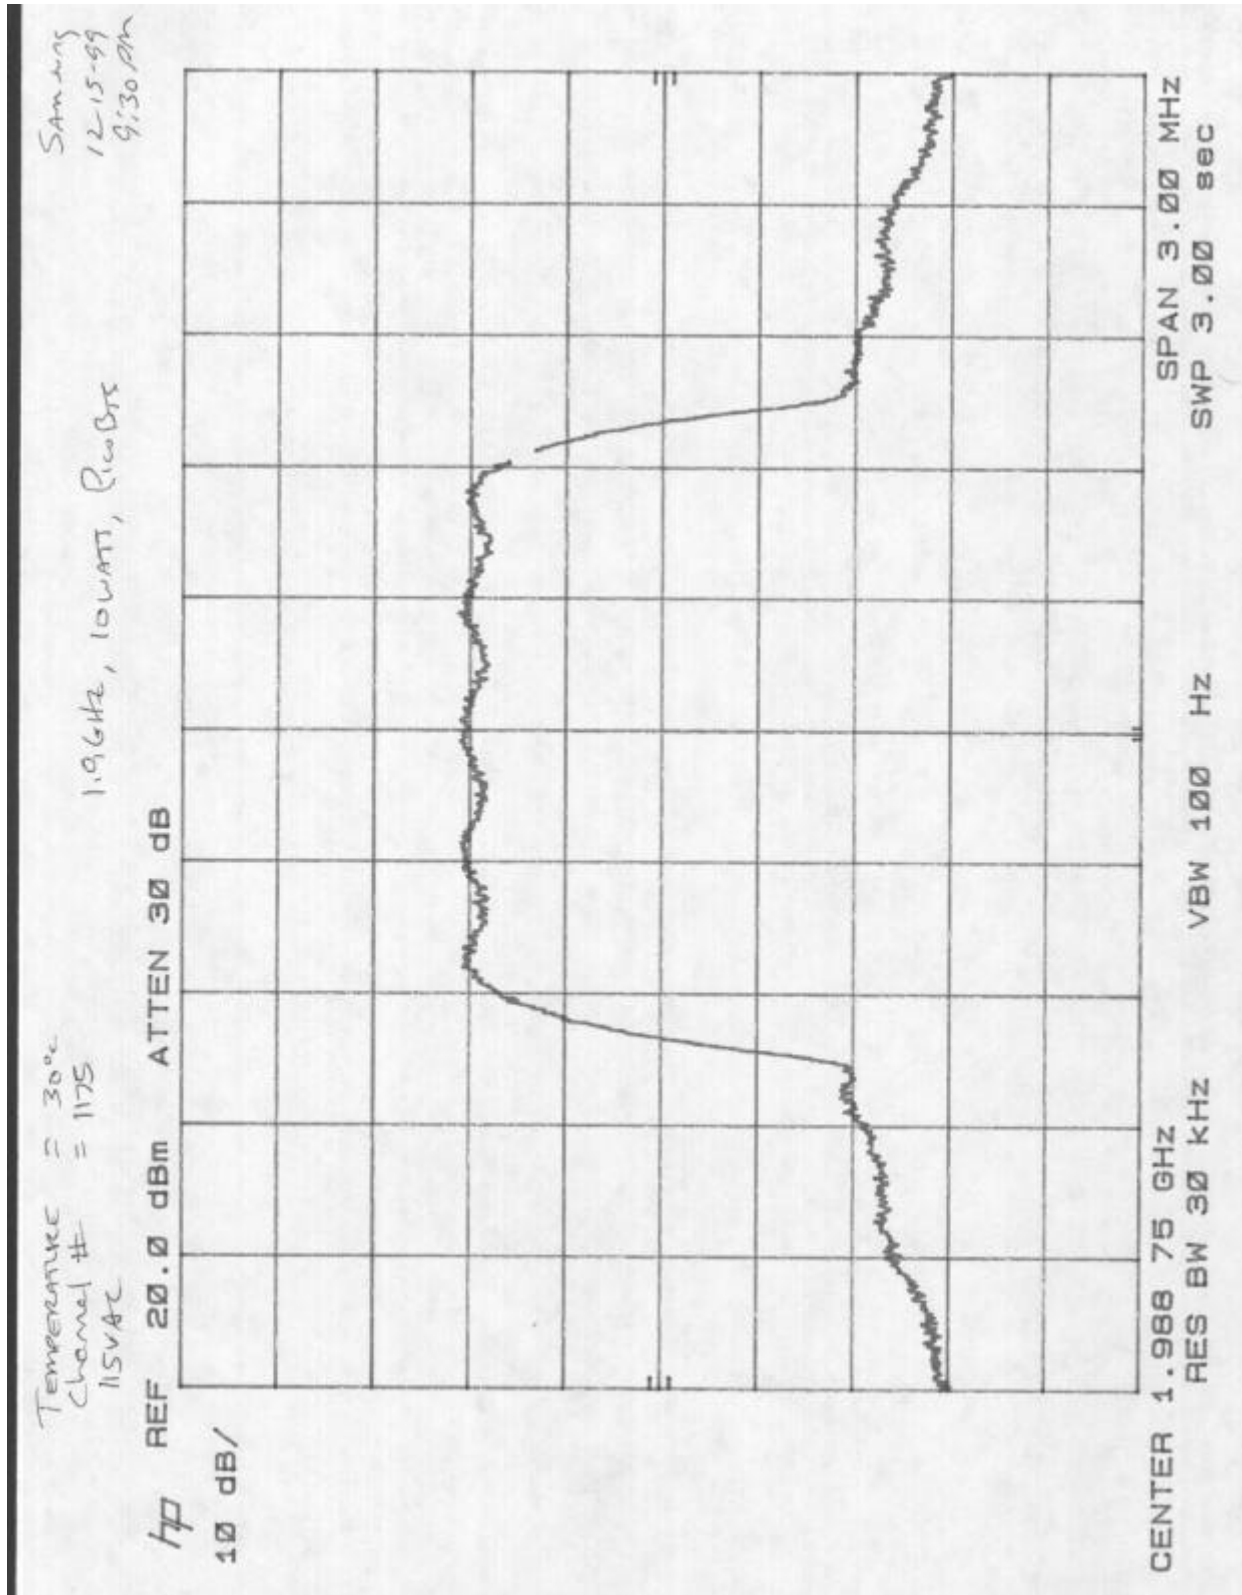

D3: CHANNEL 1175 -10C 115

Company Name:	Samsung Telecommunications America
FCC ID:	NP8-1900-10-PRU
Work Order Number	2000034 / A0398

D4: CHANNEL 1175 20C 115

Company Name:	Samsung Telecommunications America
FCC ID:	NP8-1900-10-PRU
Work Order Number	2000034 / A0398

D5: CHANNEL 1175 -20C 115

Company Name:	Samsung Telecommunications America
FCC ID:	NP8-1900-10-PRU
Work Order Number	2000034 / A0398

D6: CHANNEL 1175 20C 132

Company Name:	Samsung Telecommunications America
FCC ID:	NP8-1900-10-PRU
Work Order Number	2000034 / A0398

D7: CHANNEL 1175 20C 97

Company Name:	Samsung Telecommunications America
FCC ID:	NP8-1900-10-PRU
Work Order Number	2000034 / A0398

D8: CHANNEL 1175 30C 115

Company Name:	Samsung Telecommunications America
FCC ID:	NP8-1900-10-PRU
Work Order Number	2000034 / A0398