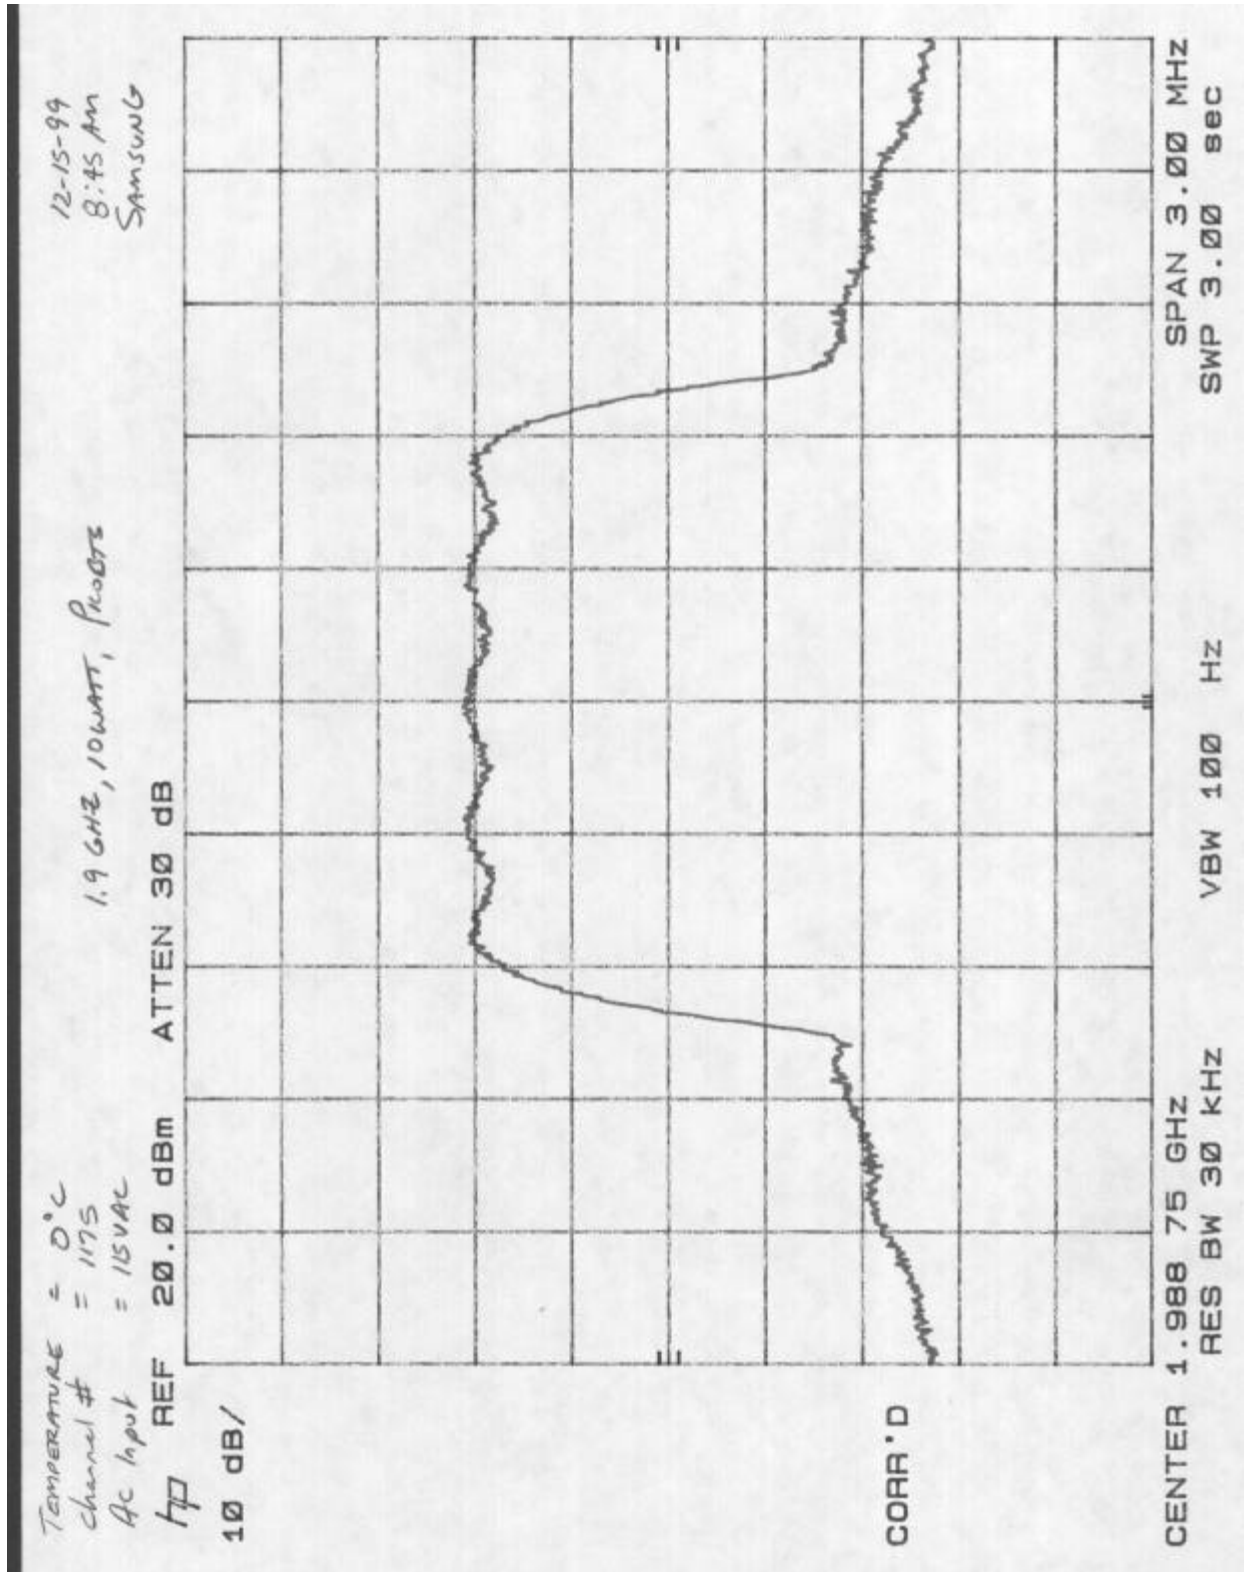

<i>Company Name:</i>	<i>Samsung Telecommunications America</i>
<i>FCC ID:</i>	<i>NP8-1900-10-PRU</i>
<i>Work Order Number</i>	<i>2000034 / A0398</i>

APPENDIX D:

FREQUENCY STABILITY PLOTS

Company Name:	Samsung Telecommunications America
FCC ID:	NP8-1900-10-PRU
Work Order Number	2000034 / A0398

D1: CHANNEL 1175 0C 115

Company Name:	Samsung Telecommunications America
FCC ID:	NP8-1900-10-PRU
Work Order Number	2000034 / A0398

D2: CHANNEL 1175 10C 115

Company Name:	Samsung Telecommunications America
FCC ID:	NP8-1900-10-PRU
Work Order Number	2000034 / A0398

D3: CHANNEL 1175 -10C 115

Company Name:	Samsung Telecommunications America
FCC ID:	NP8-1900-10-PRU
Work Order Number	2000034 / A0398

D4: CHANNEL 1175 20C 115

Company Name:	Samsung Telecommunications America
FCC ID:	NP8-1900-10-PRU
Work Order Number	2000034 / A0398