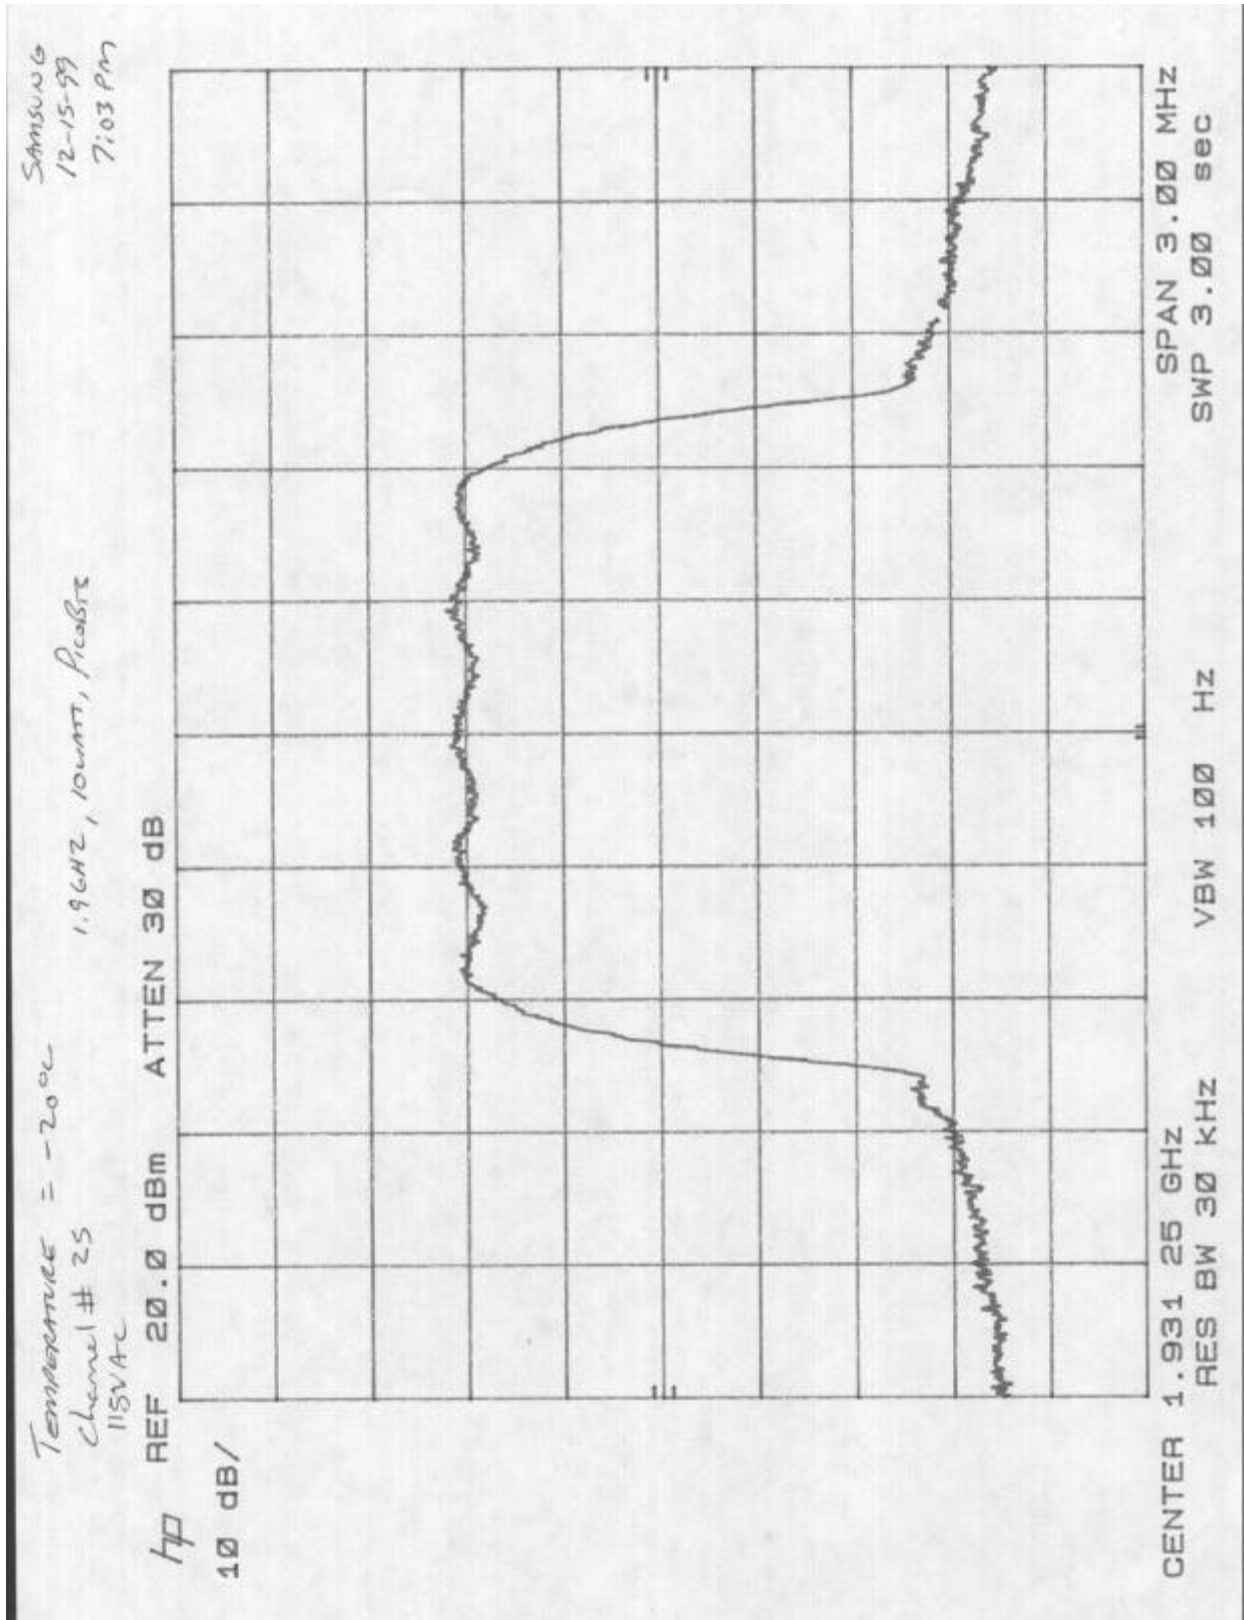

Company Name:	Samsung Telecommunications America
FCC ID:	NP8-1900-10-PRU
Work Order Number	2000034 / A0398

D16: CHANNEL 25 -20C 115