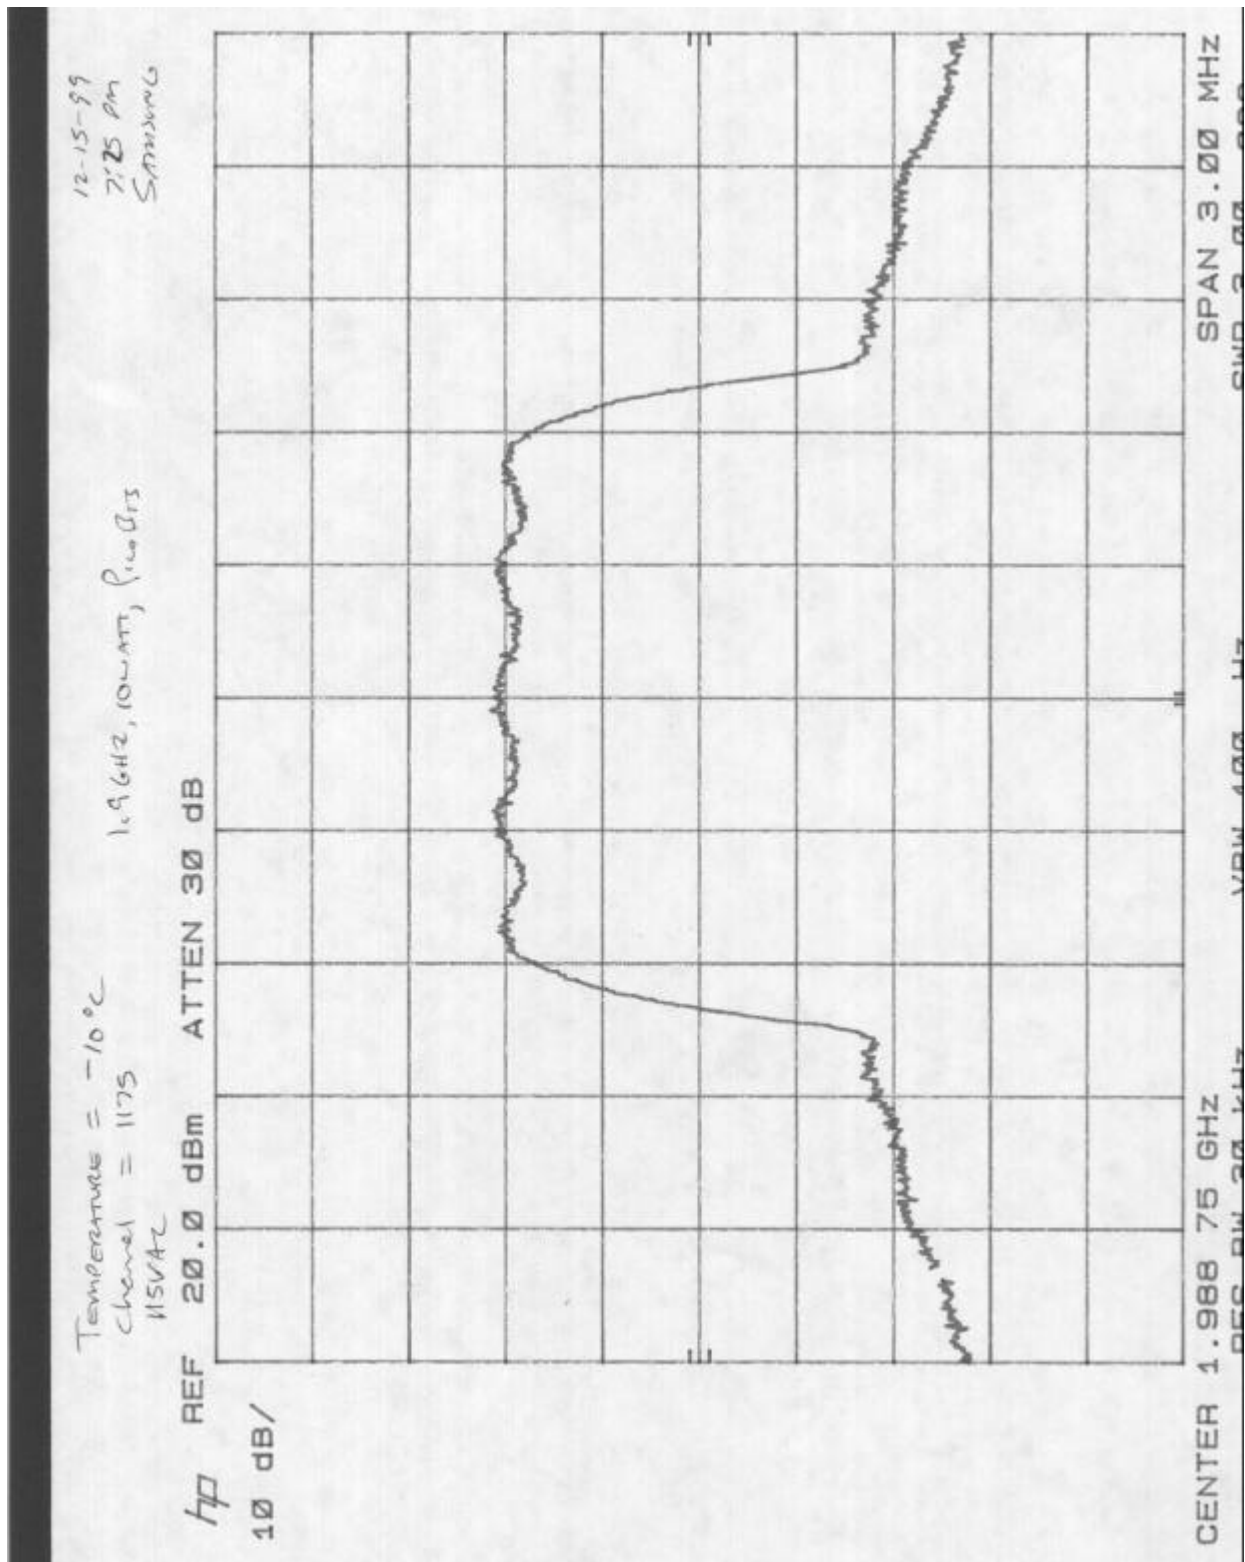

<i>Company Name:</i>	<i>Samsung Telecommunications America</i>
<i>FCC ID:</i>	<i>NP8-1900-10-PRU</i>
<i>Work Order Number</i>	<i>2000034 / A0398</i>

APPENDIX D:

FREQUENCY STABILITY PLOTS

Company Name:	Samsung Telecommunications America
FCC ID:	NP8-1900-10-PRU
Work Order Number	2000034 / A0398

D1: CHANNEL 1175 0C 115

Company Name:	Samsung Telecommunications America
FCC ID:	NP8-1900-10-PRU
Work Order Number	2000034 / A0398

D2: CHANNEL 1175 10C 115

Company Name:	Samsung Telecommunications America
FCC ID:	NP8-1900-10-PRU
Work Order Number	2000034 / A0398

D3: CHANNEL 1175 -10C 115

Company Name:	Samsung Telecommunications America
FCC ID:	NP8-1900-10-PRU
Work Order Number	2000034 / A0398

D4: CHANNEL 1175 20C 115

Company Name:	Samsung Telecommunications America
FCC ID:	NP8-1900-10-PRU
Work Order Number	2000034 / A0398

D5: CHANNEL 1175 -20C 115

Company Name:	Samsung Telecommunications America
FCC ID:	NP8-1900-10-PRU
Work Order Number	2000034 / A0398

D6: CHANNEL 1175 20C 132

Company Name:	Samsung Telecommunications America
FCC ID:	NP8-1900-10-PRU
Work Order Number	2000034 / A0398