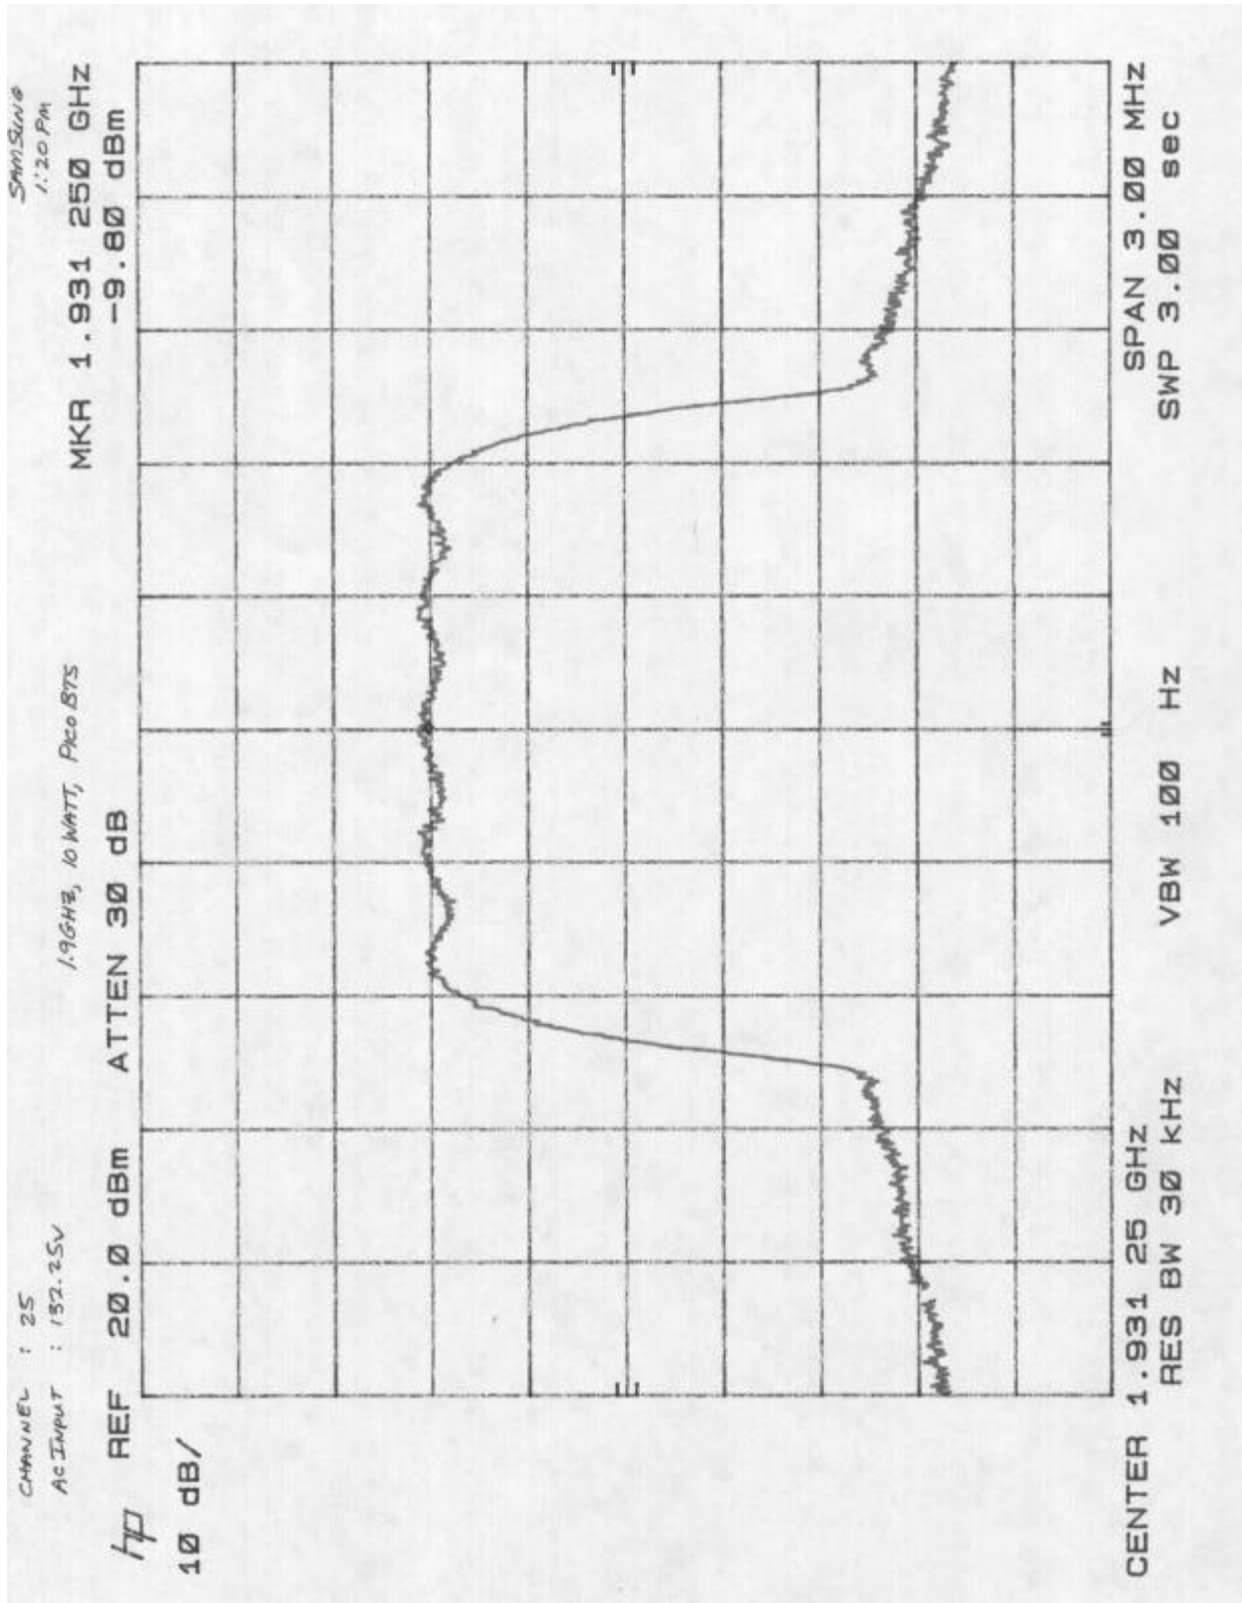

D15: CHANNEL 25 20C 115

Company Name:	Samsung Telecommunications America
FCC ID:	NP8-1900-10-PRU
Work Order Number	2000034 / A0398

D16: CHANNEL 25 -20C 115

Company Name:	Samsung Telecommunications America
FCC ID:	NP8-1900-10-PRU
Work Order Number	2000034 / A0398