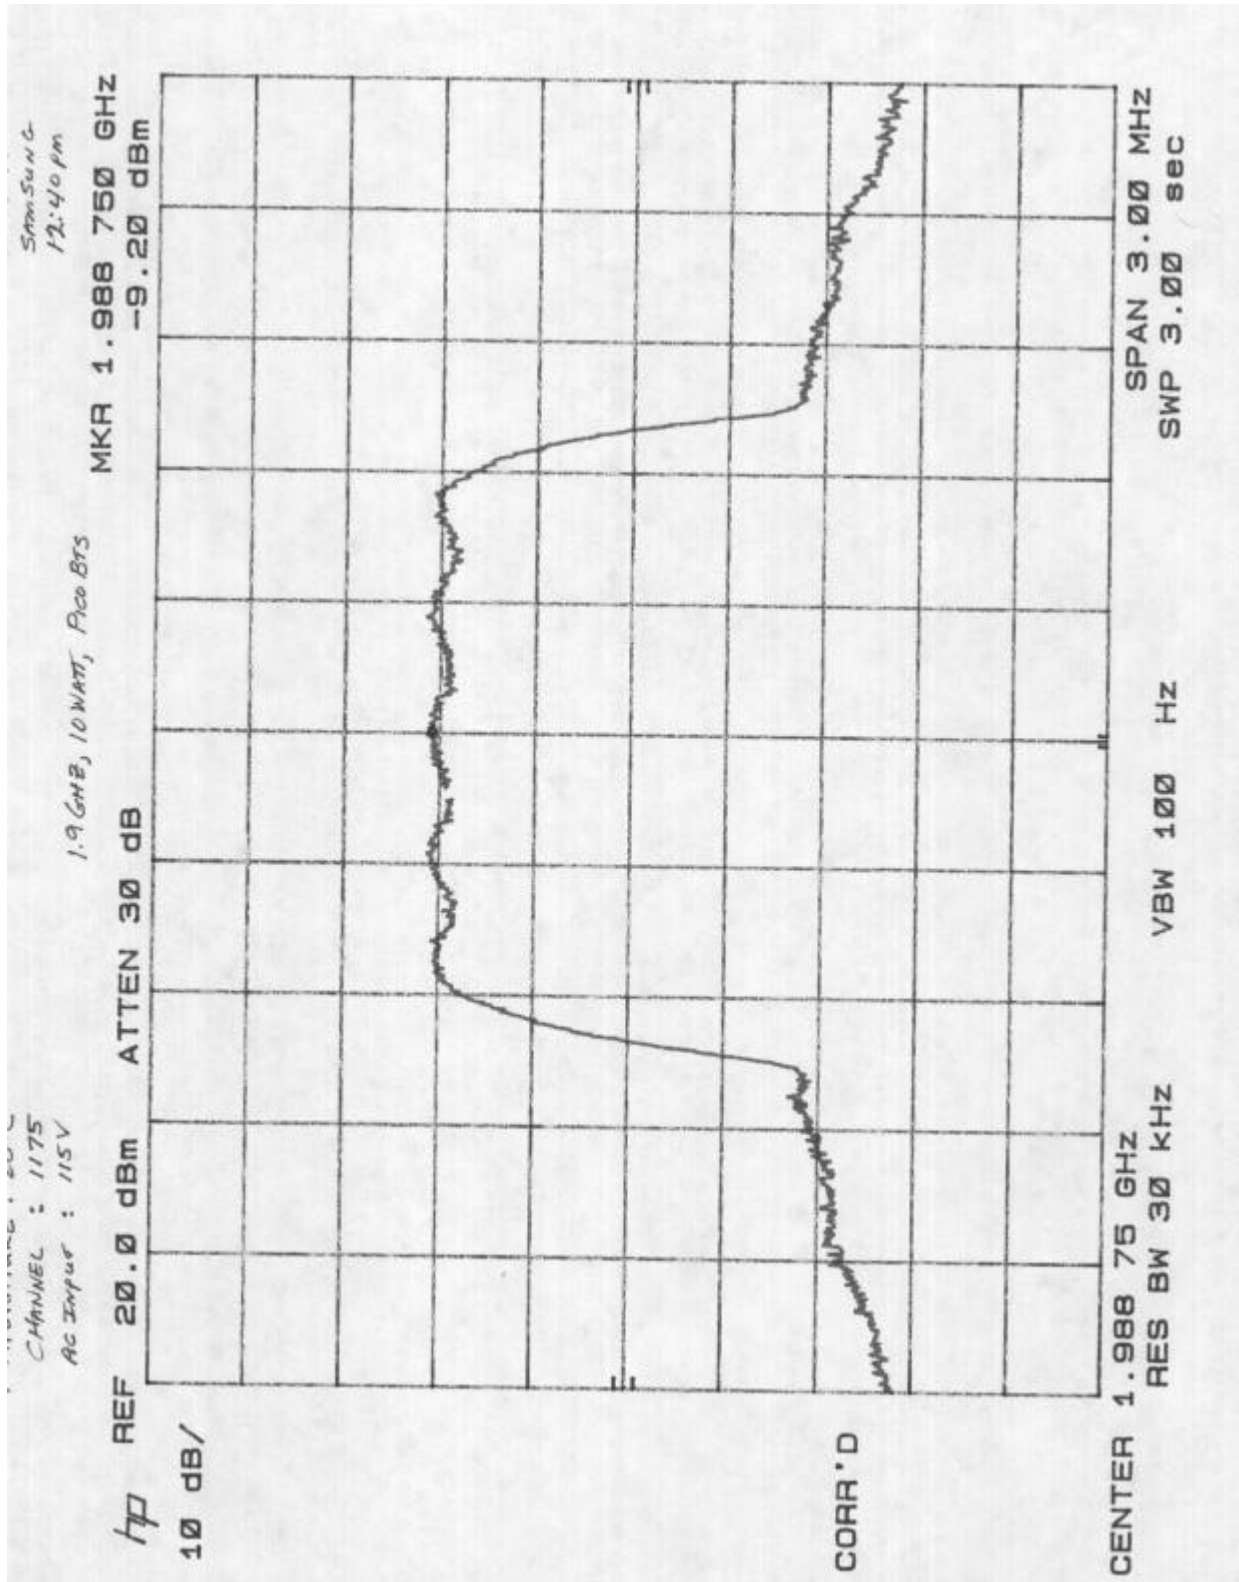

<i>Company Name:</i>	<i>Samsung Telecommunications America</i>
<i>FCC ID:</i>	<i>NP8-1900-10-PRU</i>
<i>Work Order Number</i>	<i>2000034 / A0398</i>

APPENDIX D:

FREQUENCY STABILITY PLOTS

Company Name:	Samsung Telecommunications America
FCC ID:	NP8-1900-10-PRU
Work Order Number	2000034 / A0398

D1: CHANNEL 1175 0C 115

Company Name:	Samsung Telecommunications America
FCC ID:	NP8-1900-10-PRU
Work Order Number	2000034 / A0398

D2: CHANNEL 1175 10C 115

Company Name:	Samsung Telecommunications America
FCC ID:	NP8-1900-10-PRU
Work Order Number	2000034 / A0398

D3: CHANNEL 1175 -10C 115

Company Name:	Samsung Telecommunications America
FCC ID:	NP8-1900-10-PRU
Work Order Number	2000034 / A0398

D4: CHANNEL 1175 20C 115

Company Name:	Samsung Telecommunications America
FCC ID:	NP8-1900-10-PRU
Work Order Number	2000034 / A0398

D5: CHANNEL 1175 -20C 115

Company Name:	Samsung Telecommunications America
FCC ID:	NP8-1900-10-PRU
Work Order Number	2000034 / A0398

D6: CHANNEL 1175 20C 132

Company Name:	Samsung Telecommunications America
FCC ID:	NP8-1900-10-PRU
Work Order Number	2000034 / A0398