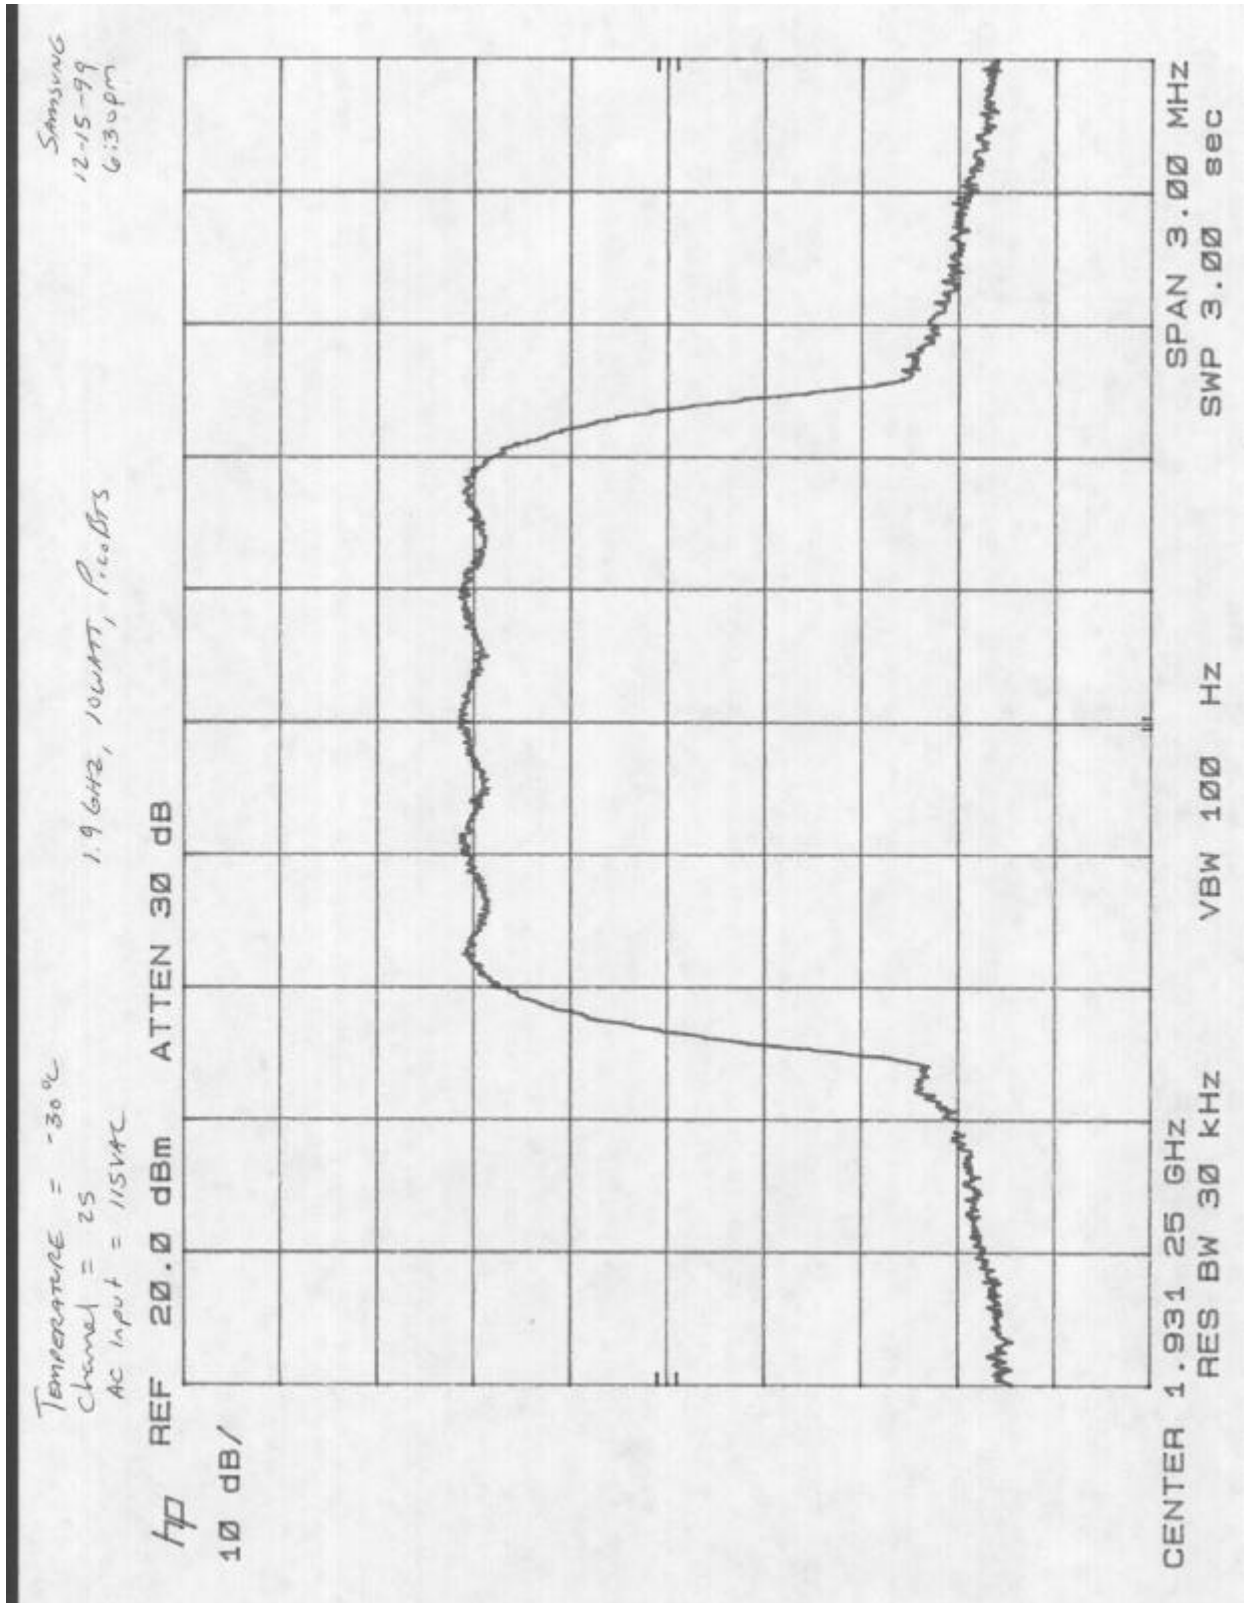

Company Name:	Samsung Telecommunications America
FCC ID:	NP8-1900-10-PRU
Work Order Number	2000034 / A0398

D20: CHANNEL 25 -30C 115