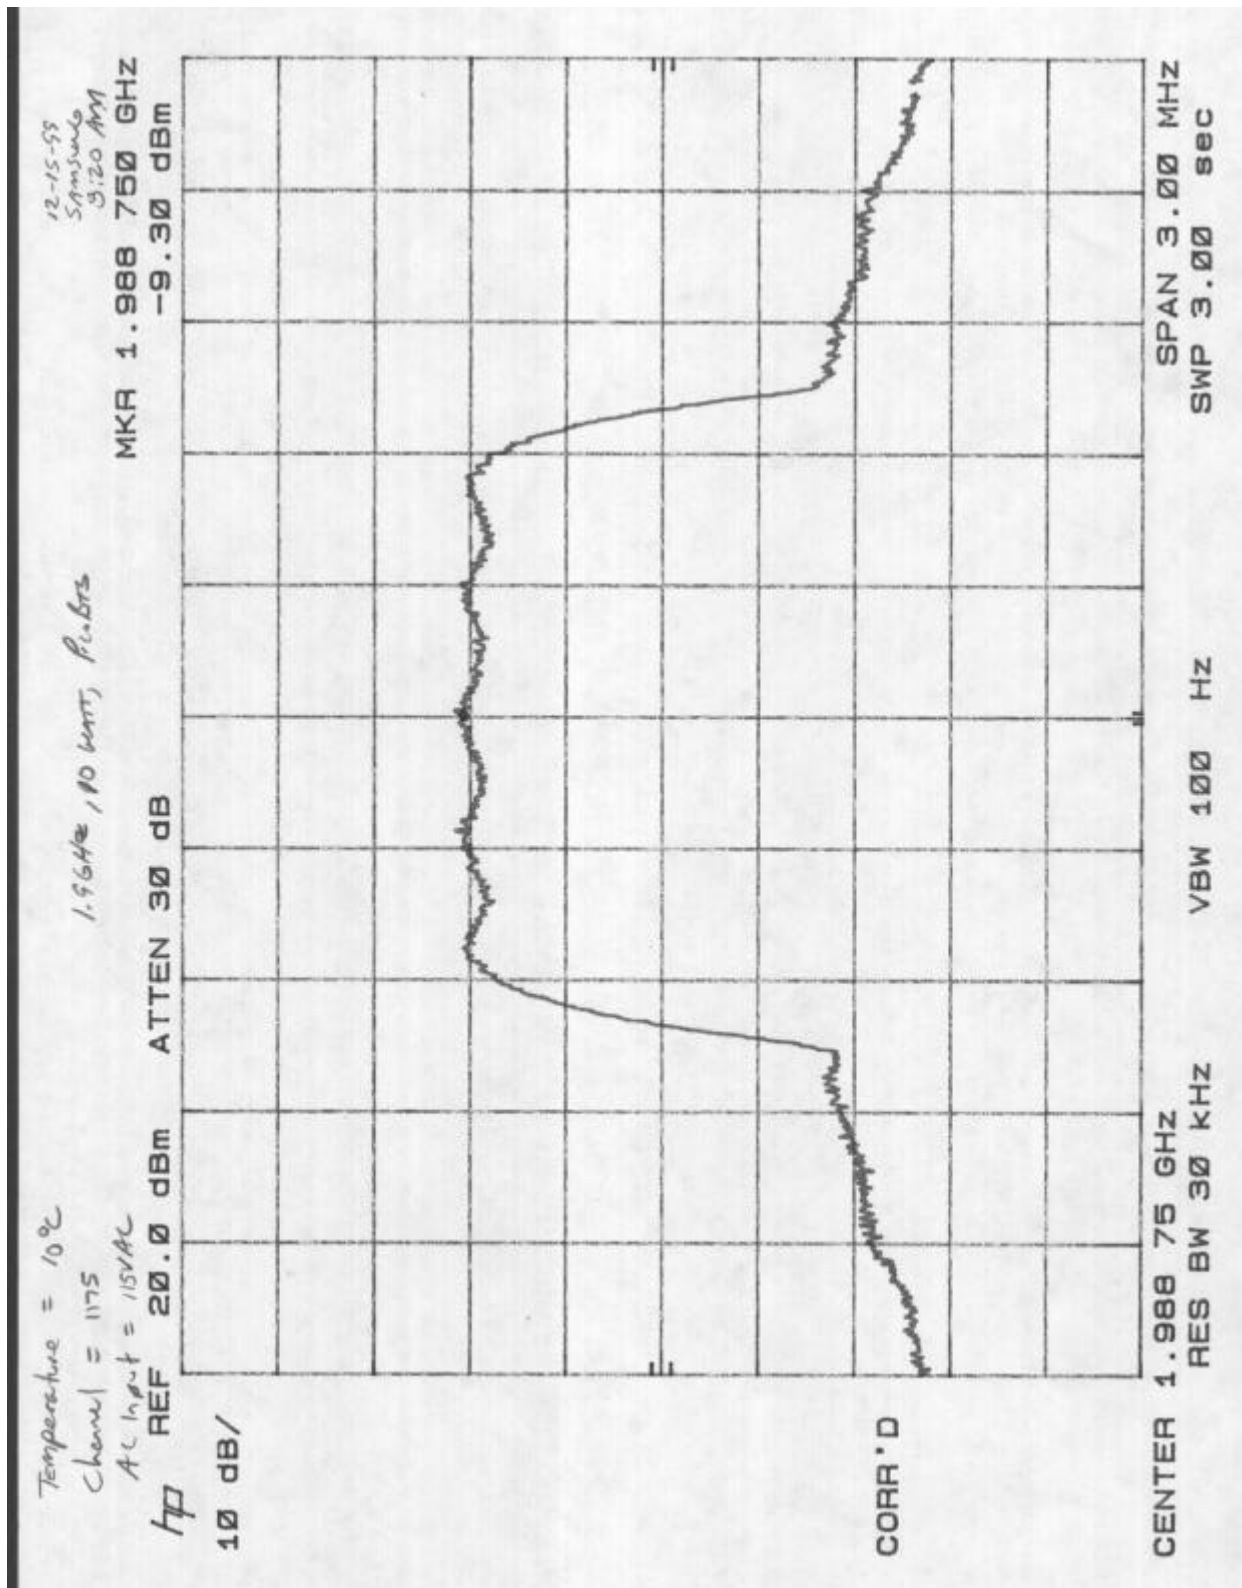

<i>Company Name:</i>	<i>Samsung Telecommunications America</i>
<i>FCC ID:</i>	<i>NP8-1900-10-PRU</i>
<i>Work Order Number</i>	<i>2000034 / A0398</i>

APPENDIX D:

FREQUENCY STABILITY PLOTS

Company Name:	Samsung Telecommunications America
FCC ID:	NP8-1900-10-PRU
Work Order Number	2000034 / A0398

D1: CHANNEL 1175 0C 115

Company Name:	Samsung Telecommunications America
FCC ID:	NP8-1900-10-PRU
Work Order Number	2000034 / A0398

D2: CHANNEL 1175 10C 115

Company Name:	Samsung Telecommunications America
FCC ID:	NP8-1900-10-PRU
Work Order Number	2000034 / A0398