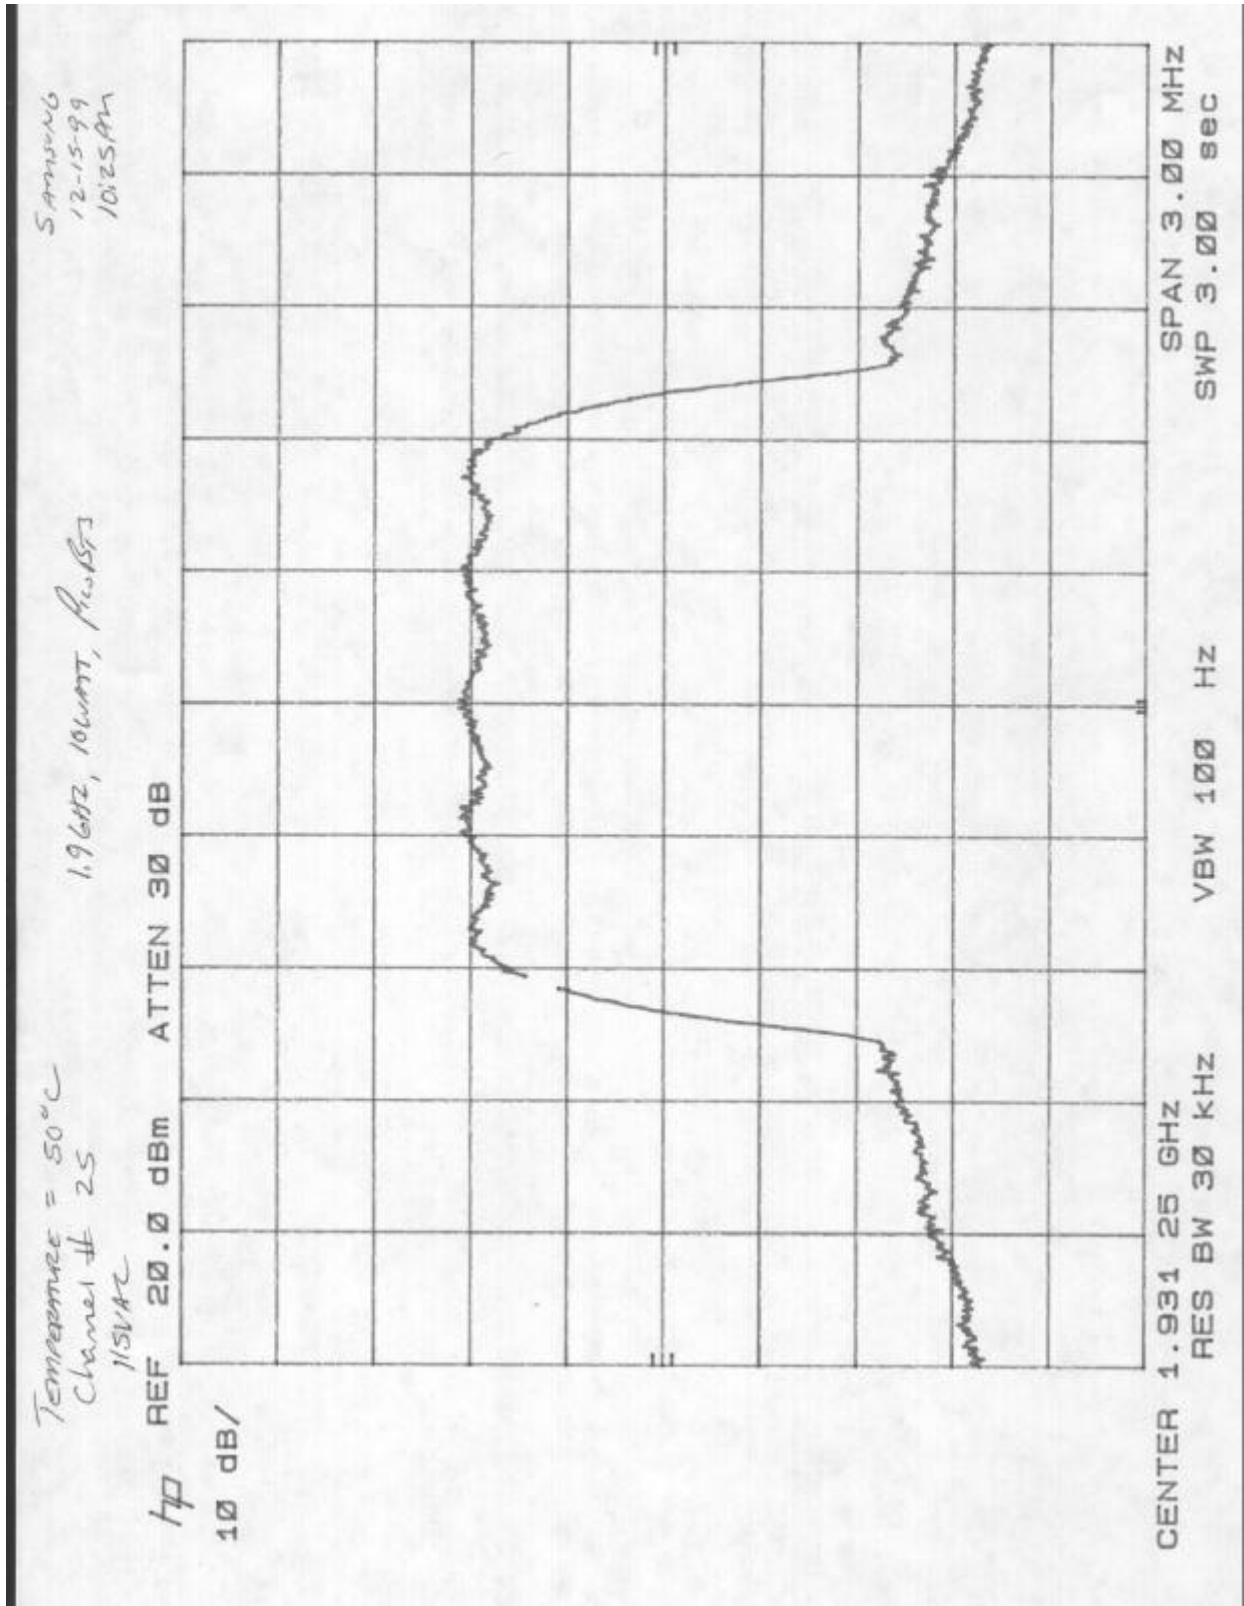

Company Name:	Samsung Telecommunications America
FCC ID:	NP8-1900-10-PRU
Work Order Number	2000034 / A0398

D22: CHANNEL 25 50C 113