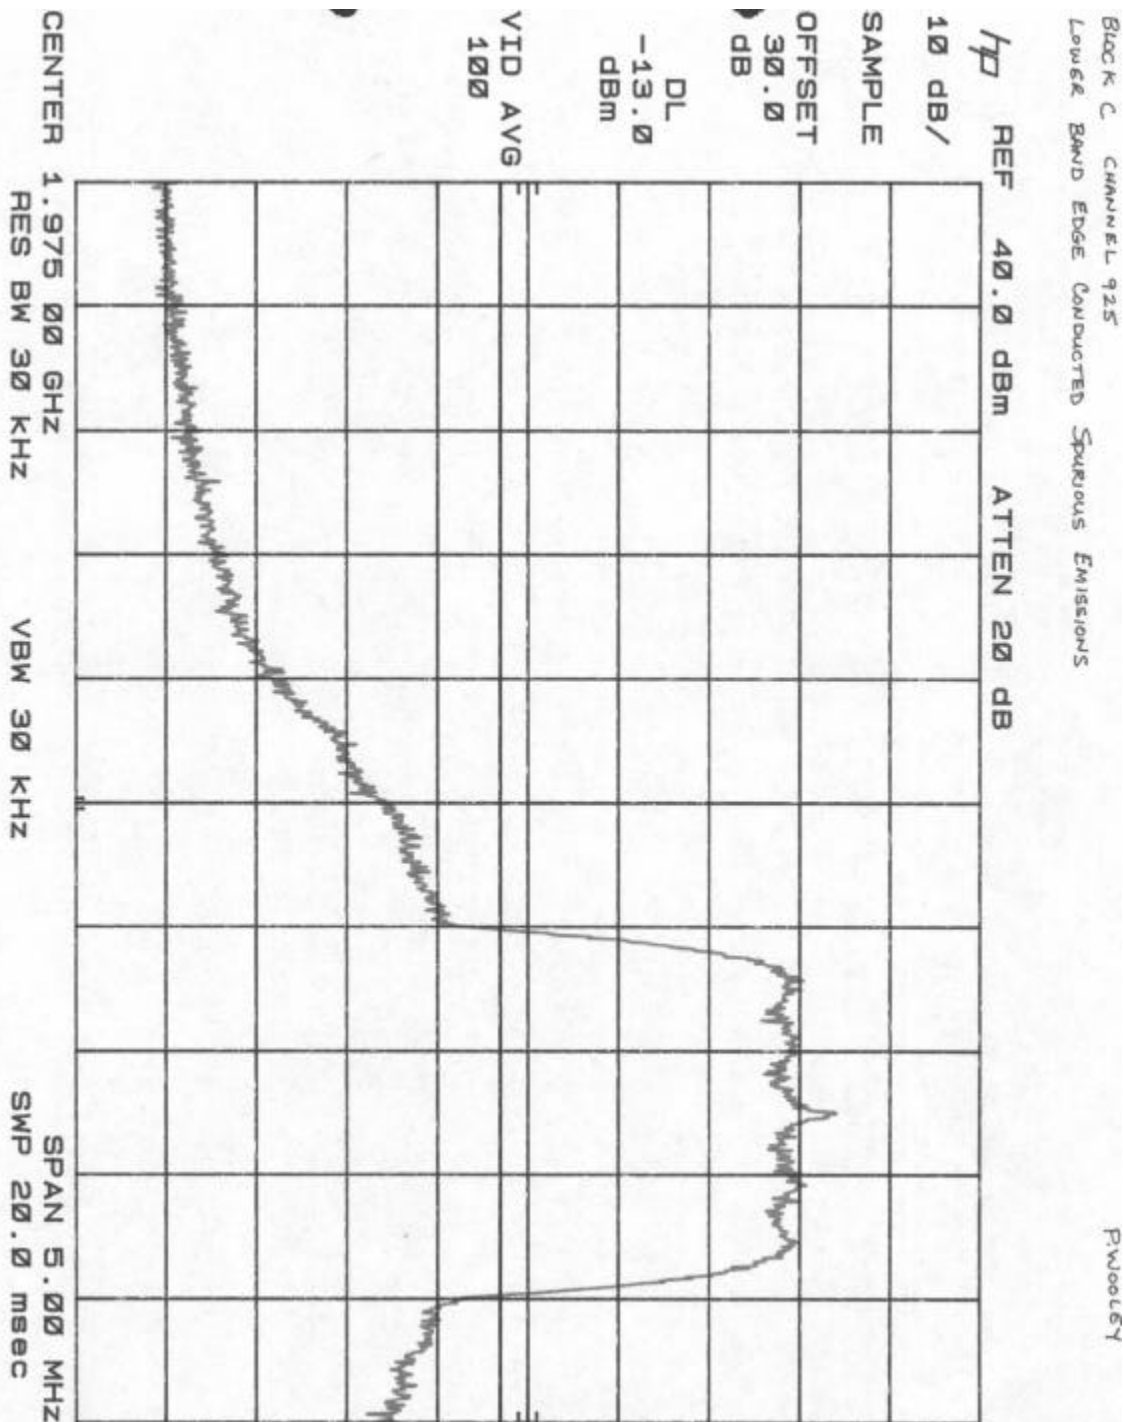

C5: ANTENNA SPURIOUS BLK A CHANNEL 25 LBE

Company Name:	Samsung Telecommunications America
FCC ID:	NP8-1900-10-PRU
Work Order Number	2000034 / A0398

C6: ANTENNA SPURIOUS BLK A CHANNEL 275 UBE

Company Name:	Samsung Telecommunications America
FCC ID:	NP8-1900-10-PRU
Work Order Number	2000034 / A0398

C7: ANTENNA SPURIOUS BLK B CHANNEL 425 LBE

Company Name:	Samsung Telecommunications America
FCC ID:	NP8-1900-10-PRU
Work Order Number	2000034 / A0398

C8: ANTENNA SPURIOUS BLK B CHANNEL 675 UBE

Company Name:	Samsung Telecommunications America
FCC ID:	NP8-1900-10-PRU
Work Order Number	2000034 / A0398

C9: ANTENNA SPURIOUS BLK C CHANNEL 1175 UBE

Company Name:	Samsung Telecommunications America
FCC ID:	NP8-1900-10-PRU
Work Order Number	2000034 / A0398

C10: ANTENNA SPURIOUS BLK C CHANNEL 925 LBE

Company Name:	Samsung Telecommunications America
FCC ID:	NP8-1900-10-PRU
Work Order Number	2000034 / A0398