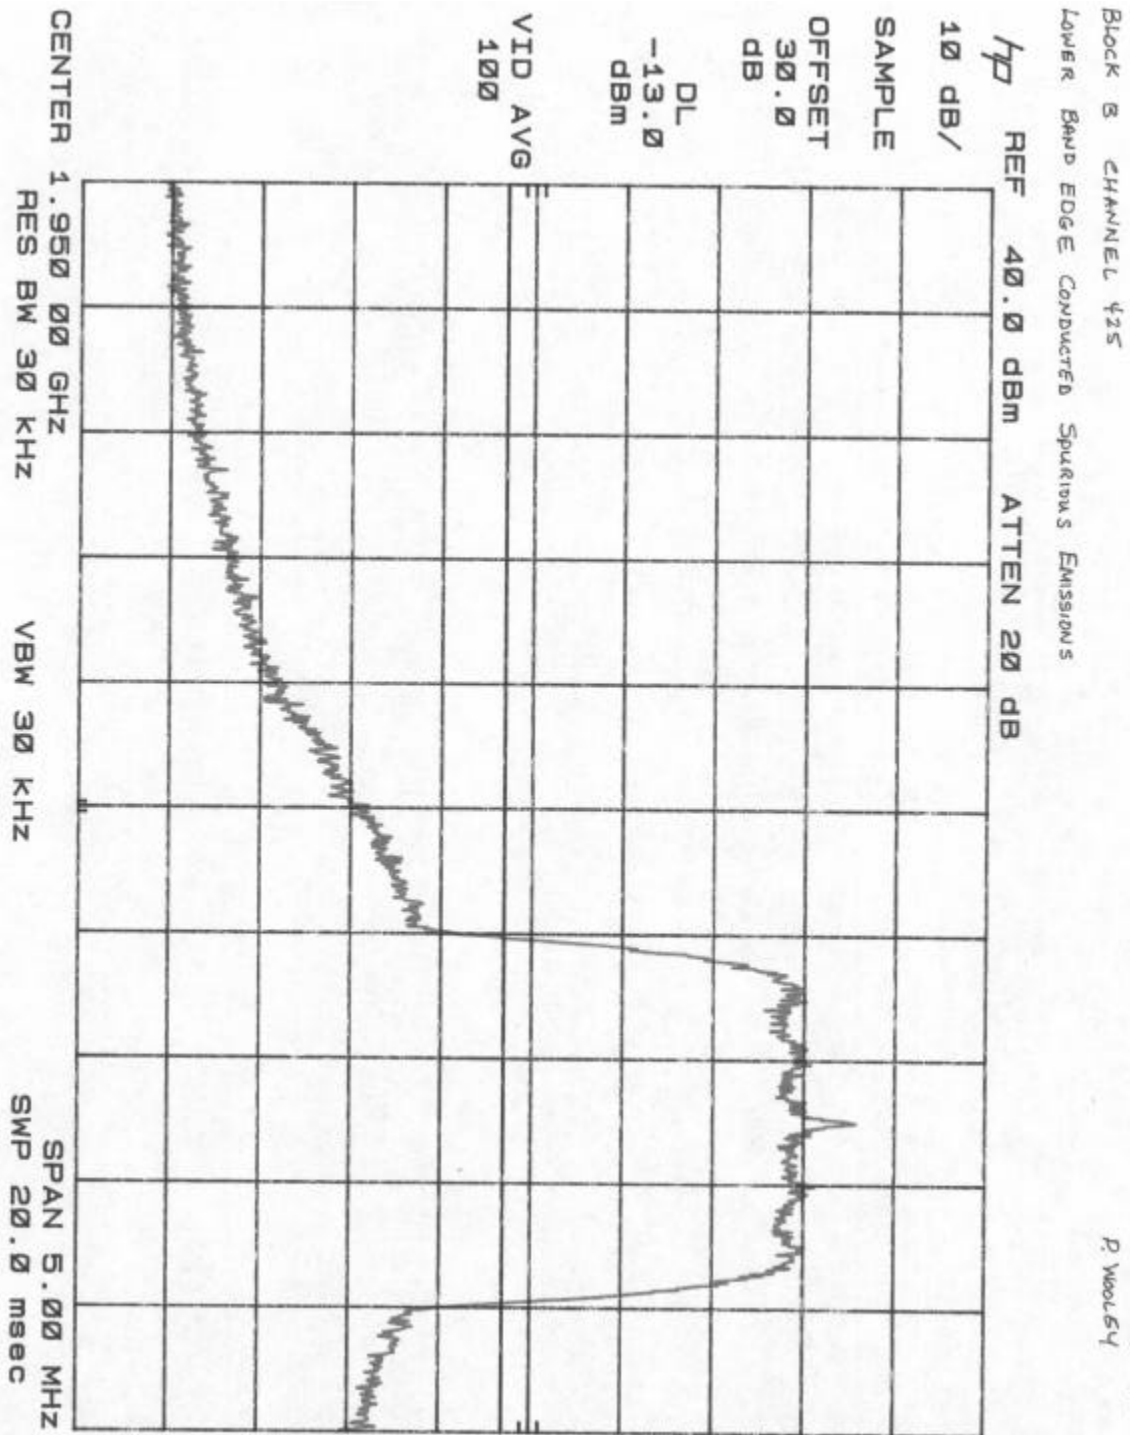

Company Name:	<i>Samsung Telecommunications America</i>
FCC ID:	<i>NP8-1900-10-PRU</i>
Work Order Number	<i>2000034 / A0398</i>

APPENDIX C:

ANTENNA SPURIOUS PLOTS

Company Name:	Samsung Telecommunications America
FCC ID:	NP8-1900-10-PRU
Work Order Number	2000034 / A0398

C3: ANTENNA SPURIOUS 5.79 - 10 GHz

Company Name:	Samsung Telecommunications America
FCC ID:	NP8-1900-10-PRU
Work Order Number	2000034 / A0398

C4: ANTENNA SPURIOUS 10 - 20 GHz

Company Name:	Samsung Telecommunications America
FCC ID:	NP8-1900-10-PRU
Work Order Number	2000034 / A0398

C5: ANTENNA SPURIOUS BLK A CHANNEL 25 LBE

Company Name:	Samsung Telecommunications America
FCC ID:	NP8-1900-10-PRU
Work Order Number	2000034 / A0398

C6: ANTENNA SPURIOUS BLK A CHANNEL 275 UBE

Company Name:	Samsung Telecommunications America
FCC ID:	NP8-1900-10-PRU
Work Order Number	2000034 / A0398