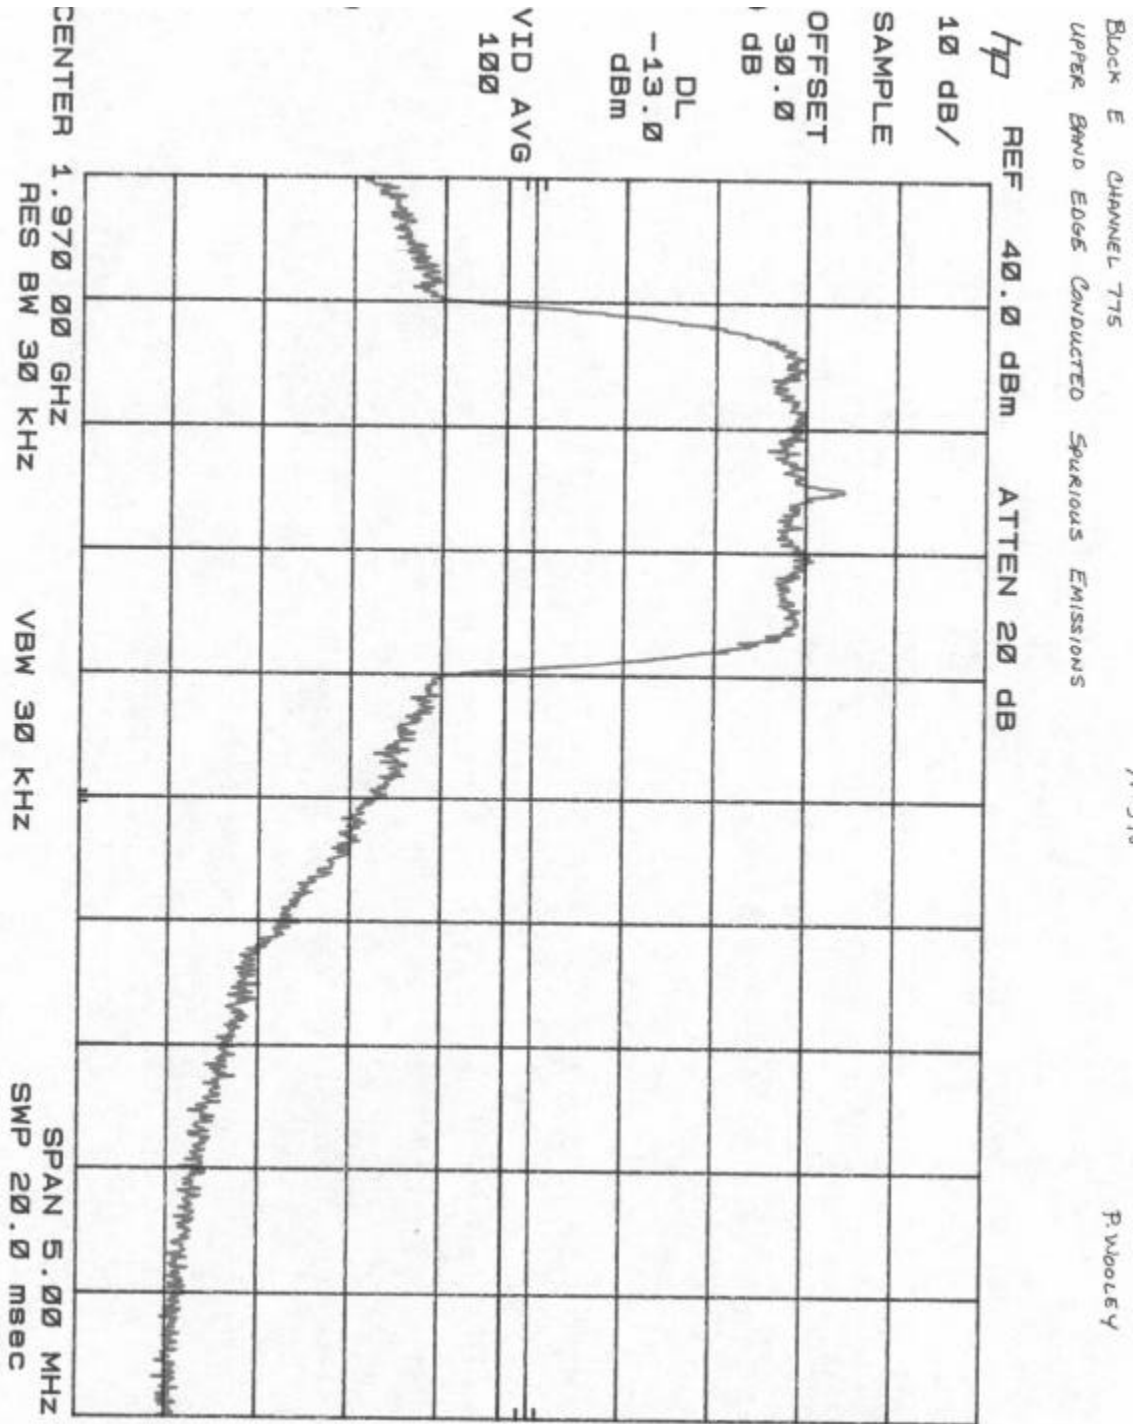

C13: ANTENNA SPURIOUS BLK E CHANNEL 725 LBE

Company Name:	Samsung Telecommunications America
FCC ID:	NP8-1900-10-PRU
Work Order Number	2000034 / A0398

C14: ANTENNA SPURIOUS BLK E CHANNEL 775 UBE