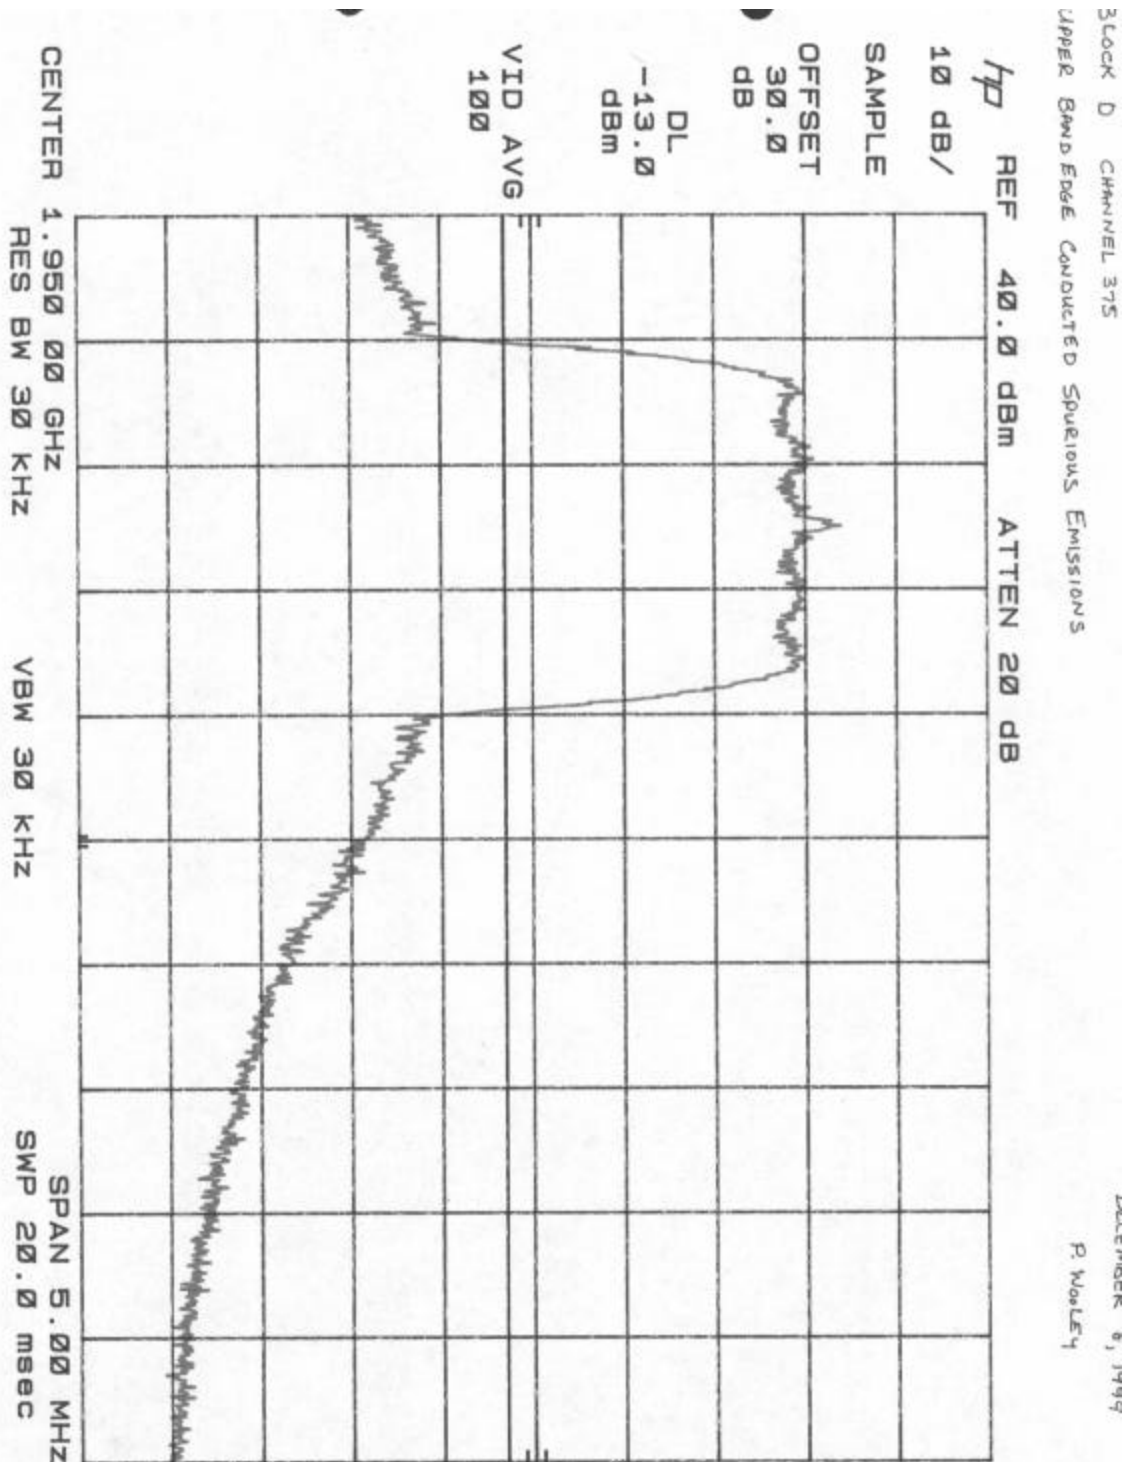

C11: ANTENNA SPURIOUS BLK D CHANNEL 375 LBE

Company Name:	Samsung Telecommunications America
FCC ID:	NP8-1900-10-PRU
Work Order Number	2000034 / A0398

C12: ANTENNA SPURIOUS BLK D CHANNEL 375 UBE