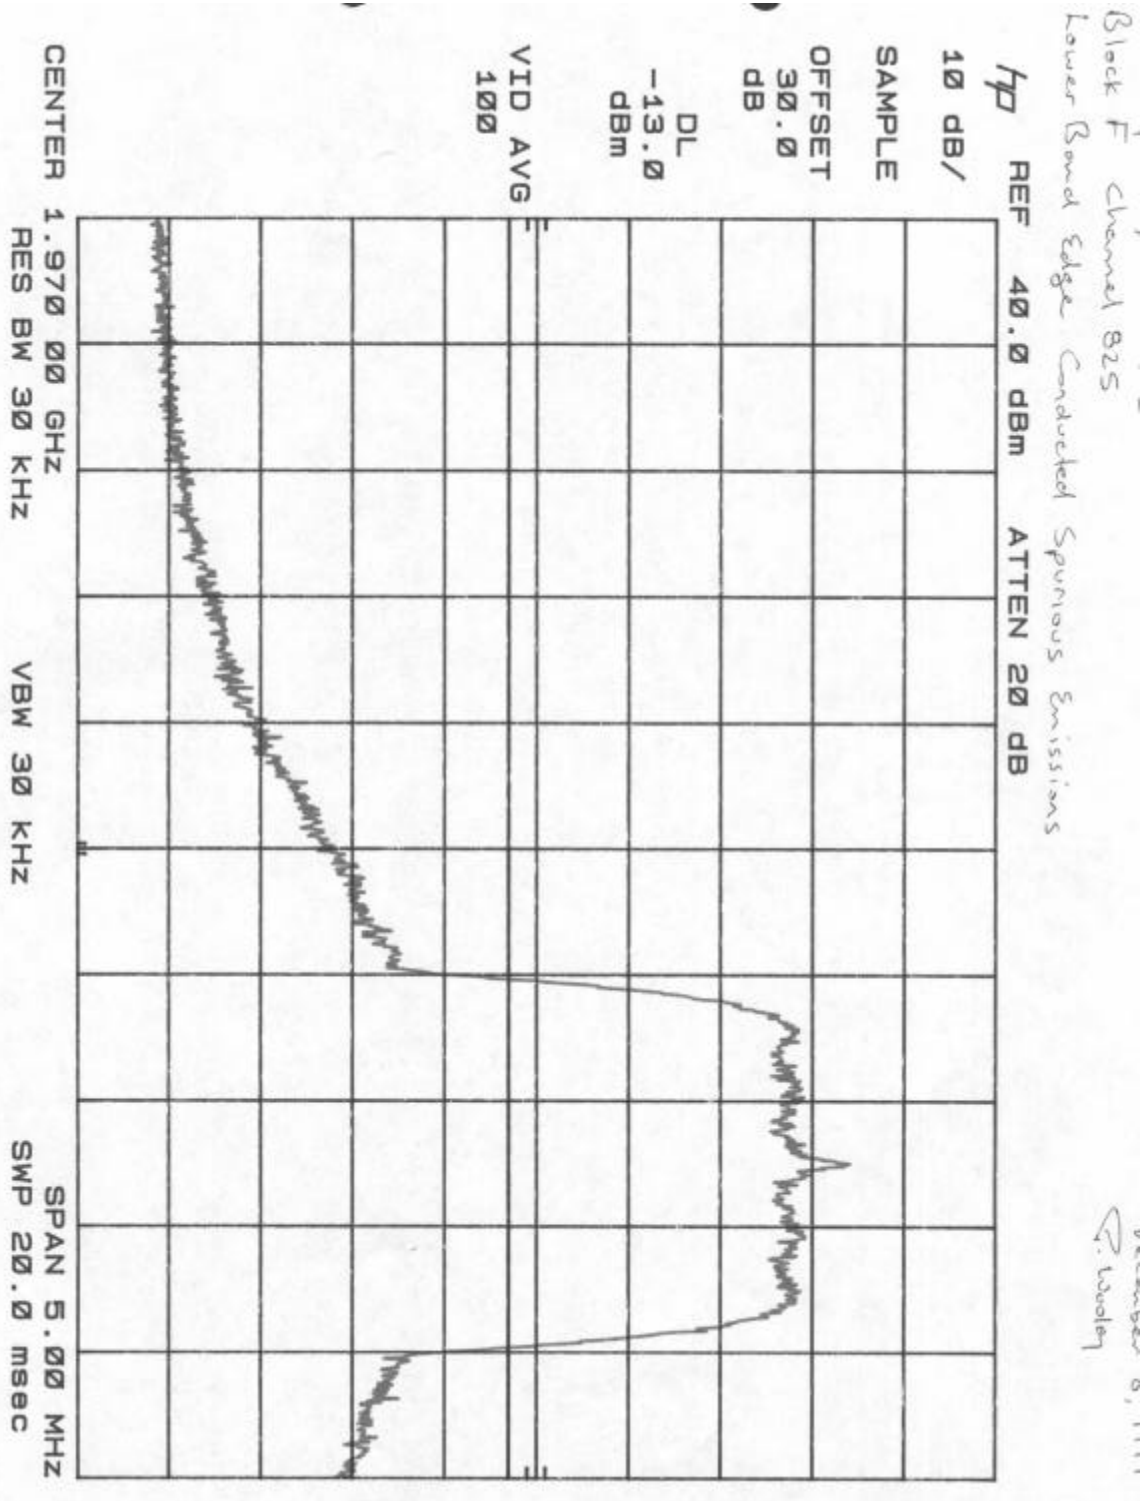

C13: ANTENNA SPURIOUS BLK E CHANNEL 725 LBE

Company Name:	Samsung Telecommunications America
FCC ID:	NP8-1900-10-PRU
Work Order Number	2000034 / A0398

C14: ANTENNA SPURIOUS BLK E CHANNEL 775 UBE

Company Name:	Samsung Telecommunications America
FCC ID:	NP8-1900-10-PRU
Work Order Number	2000034 / A0398