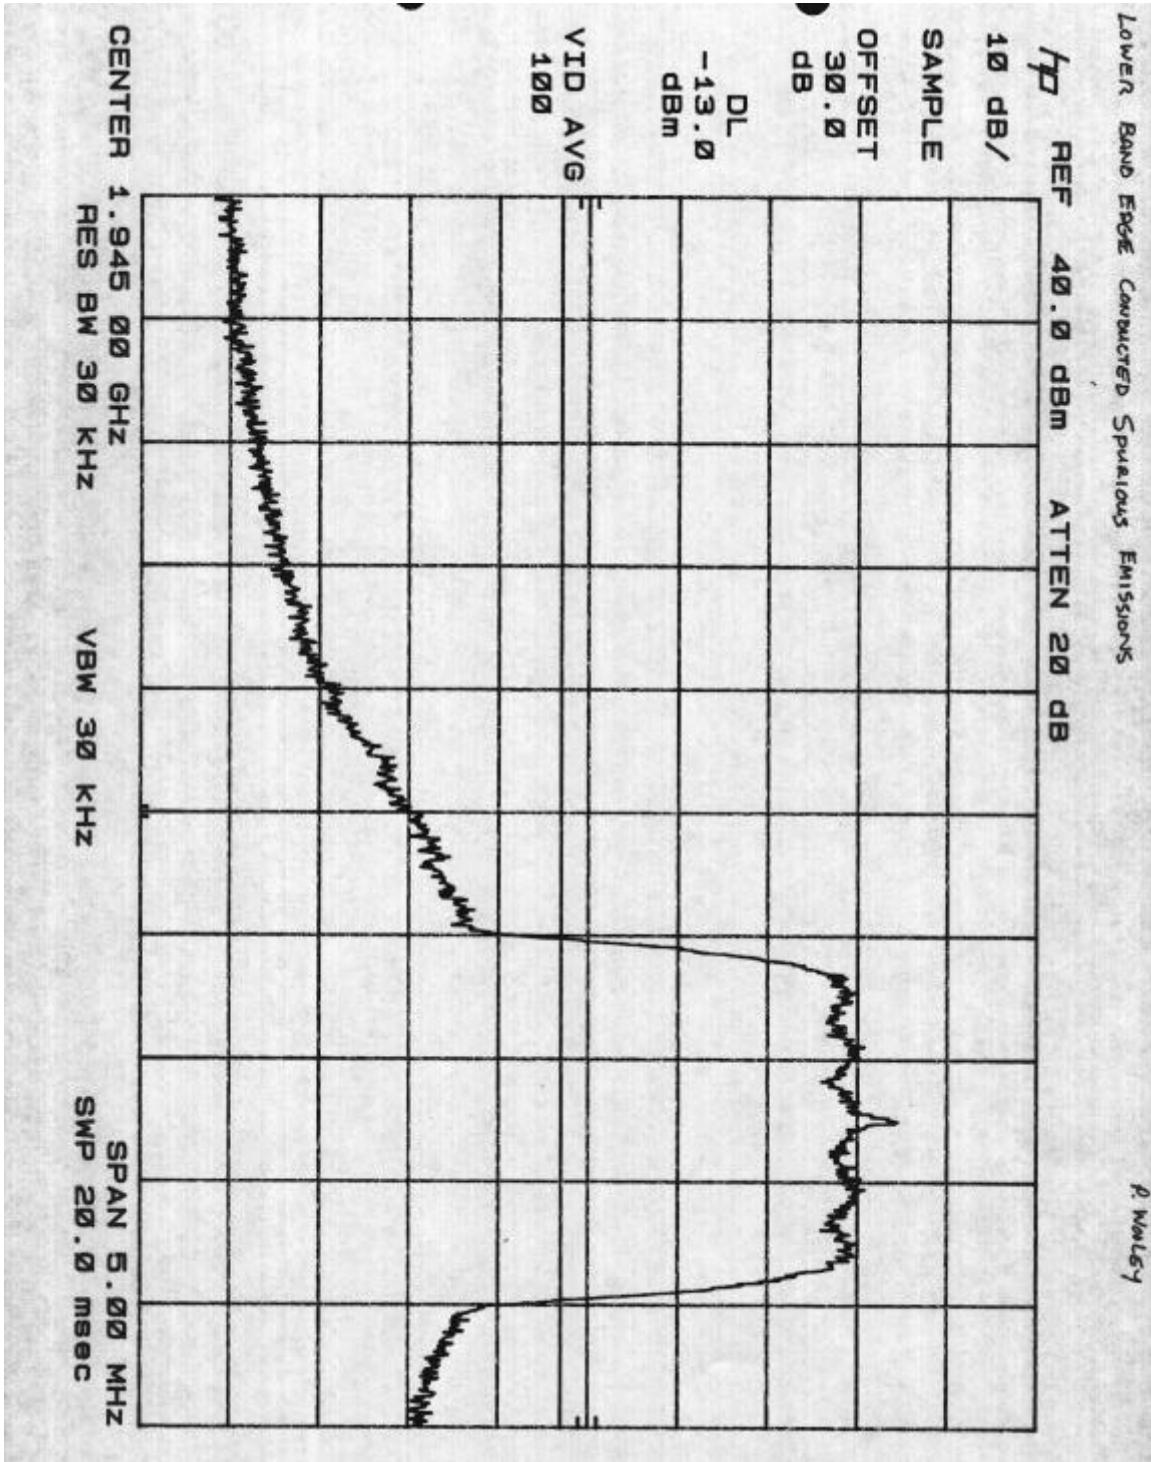

C9: ANTENNA SPURIOUS BLK C CHANNEL 1175 UBE

Company Name:	Samsung Telecommunications America
FCC ID:	NP8-1900-10-PRU
Work Order Number	2000034 / A0398

C10: ANTENNA SPURIOUS BLK C CHANNEL 925 LBE

Company Name:	Samsung Telecommunications America
FCC ID:	NP8-1900-10-PRU
Work Order Number	2000034 / A0398