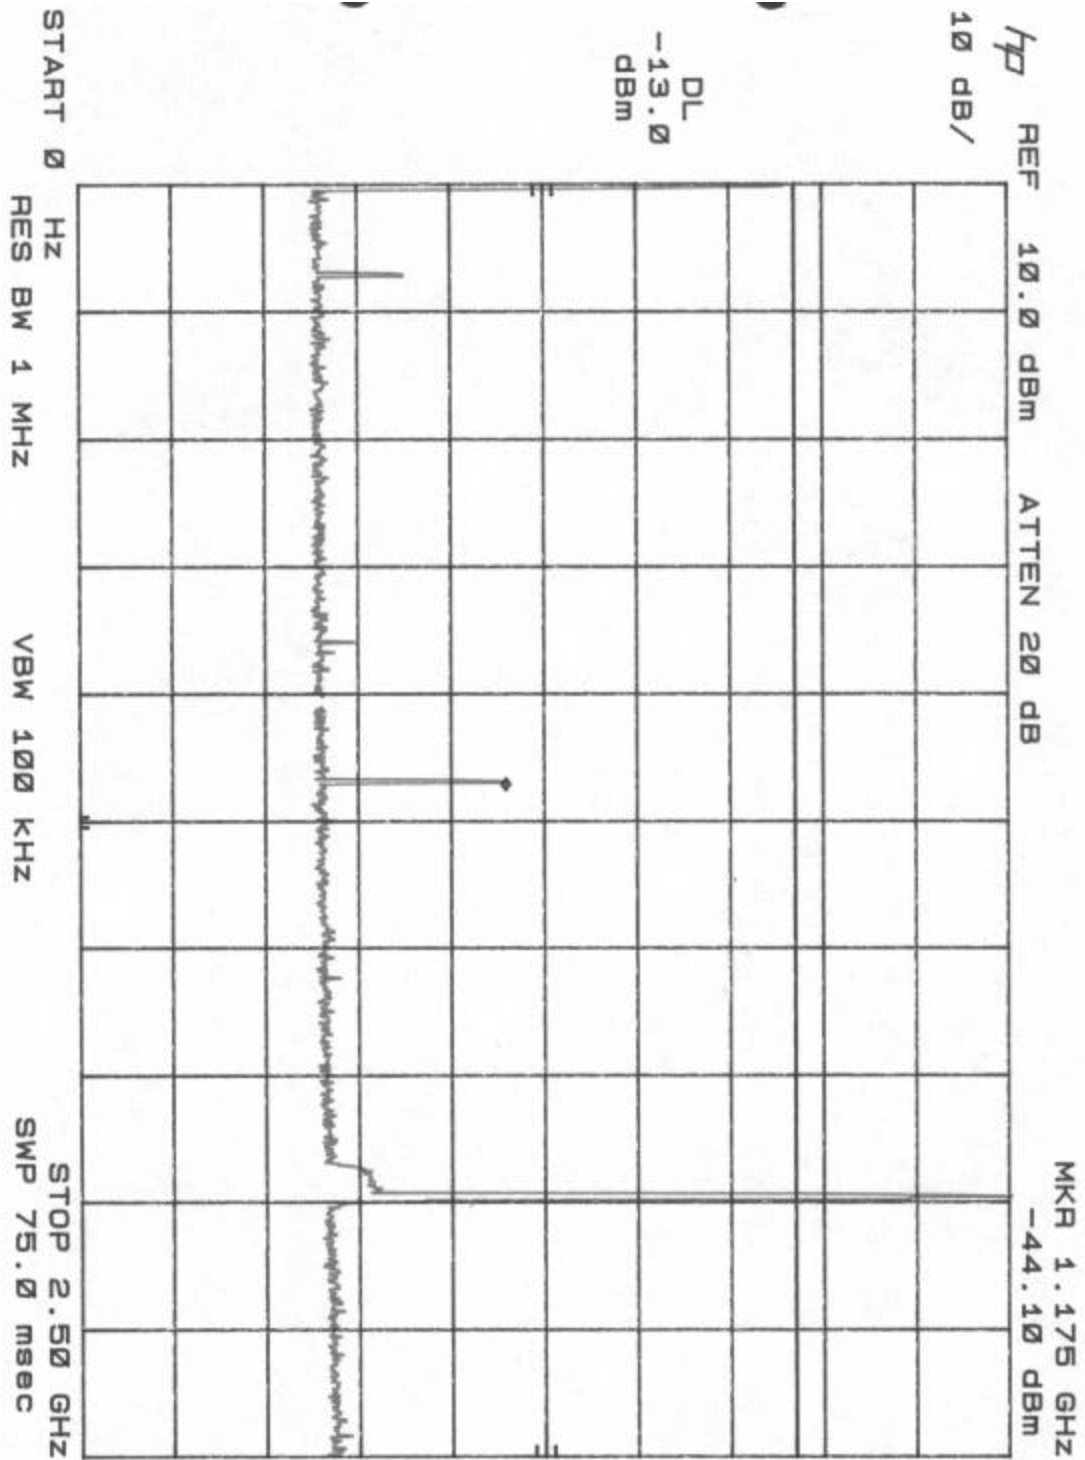

Company Name:	<i>Samsung Telecommunications America</i>
FCC ID:	<i>NP8-1900-10-PRU</i>
Work Order Number	<i>2000034 / A0398</i>

APPENDIX C:

ANTENNA SPURIOUS PLOTS

Company Name:	Samsung Telecommunications America
FCC ID:	NP8-1900-10-PRU
Work Order Number	2000034 / A0398

C1: ANTENNA SPURIOUS 0 - 2.5 GHz

Company Name:	Samsung Telecommunications America
FCC ID:	NP8-1900-10-PRU
Work Order Number	2000034 / A0398

C2: ANTENNA SPURIOUS 2 – 5.79 GHz

Company Name:	Samsung Telecommunications America
FCC ID:	NP8-1900-10-PRU
Work Order Number	2000034 / A0398

C3: ANTENNA SPURIOUS 5.79 - 10 GHz

Company Name:	Samsung Telecommunications America
FCC ID:	NP8-1900-10-PRU
Work Order Number	2000034 / A0398

C4: ANTENNA SPURIOUS 10 - 20 GHz

Company Name:	Samsung Telecommunications America
FCC ID:	NP8-1900-10-PRU
Work Order Number	2000034 / A0398