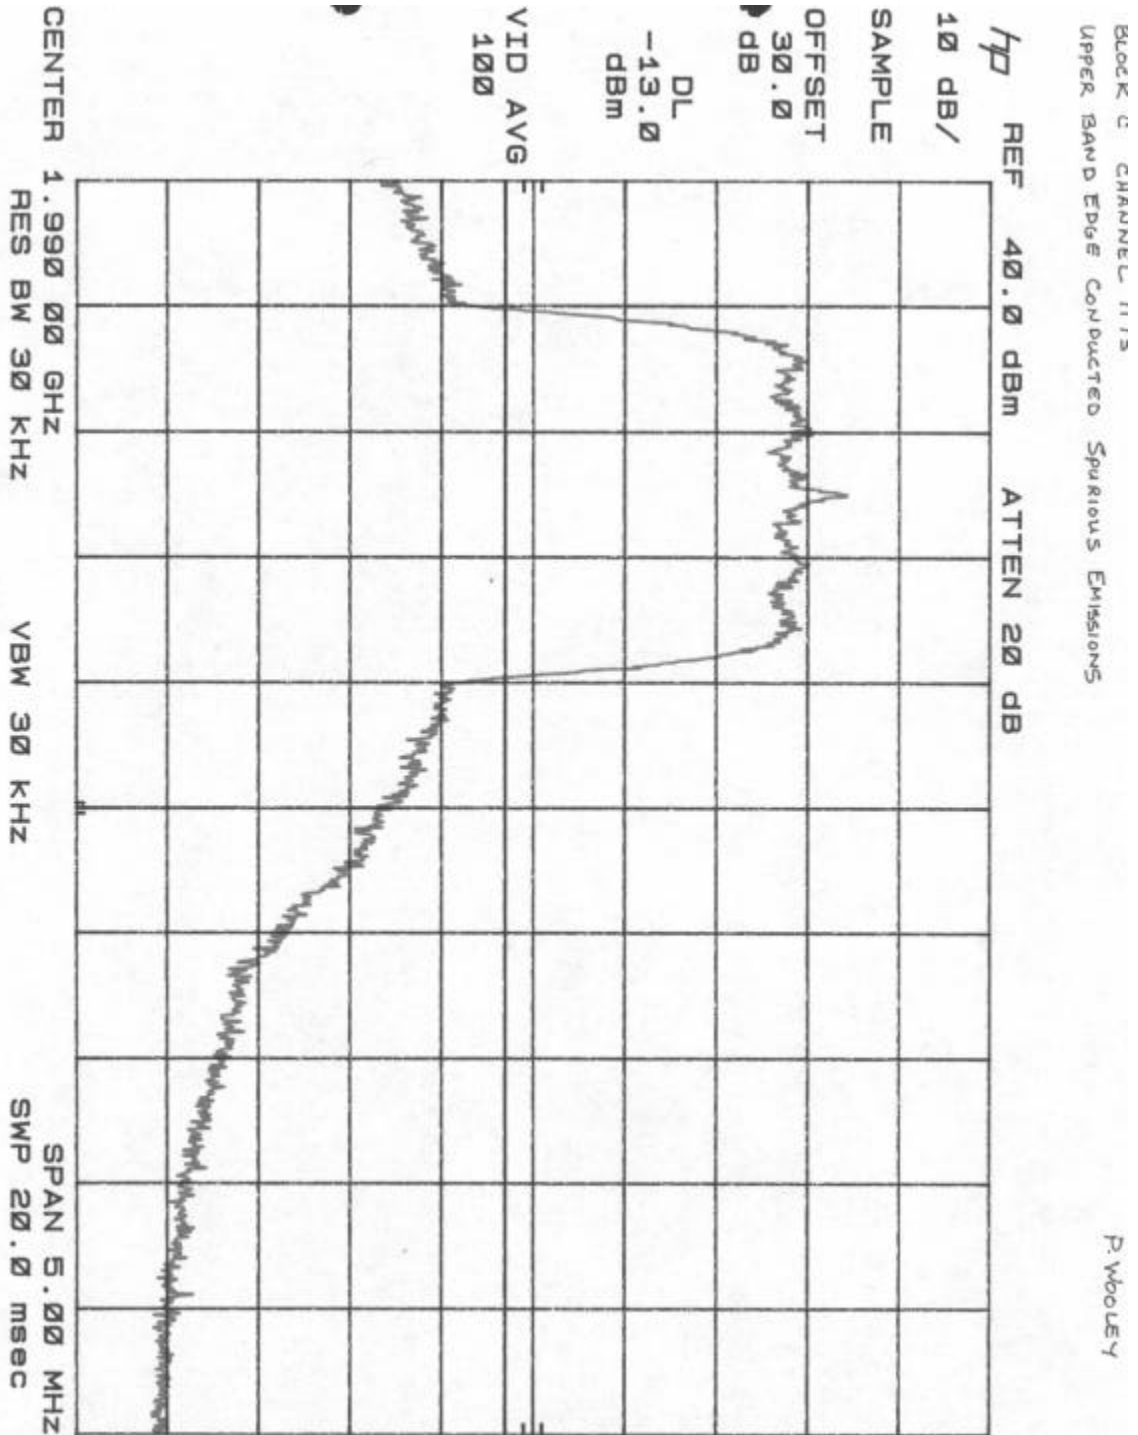

C5: ANTENNA SPURIOUS BLK A CHANNEL 25 LBE

Company Name:	Samsung Telecommunications America
FCC ID:	NP8-1900-10-PRU
Work Order Number	2000034 / A0398

C6: ANTENNA SPURIOUS BLK A CHANNEL 275 UBE

Company Name:	Samsung Telecommunications America
FCC ID:	NP8-1900-10-PRU
Work Order Number	2000034 / A0398

C7: ANTENNA SPURIOUS BLK B CHANNEL 425 LBE

Company Name:	Samsung Telecommunications America
FCC ID:	NP8-1900-10-PRU
Work Order Number	2000034 / A0398

C8: ANTENNA SPURIOUS BLK B CHANNEL 675 UBE

Company Name:	Samsung Telecommunications America
FCC ID:	NP8-1900-10-PRU
Work Order Number	2000034 / A0398

C9: ANTENNA SPURIOUS BLK C CHANNEL 1175 UBE

Company Name:	Samsung Telecommunications America
FCC ID:	NP8-1900-10-PRU
Work Order Number	2000034 / A0398

C10: ANTENNA SPURIOUS BLK C CHANNEL 925 LBE

Company Name:	Samsung Telecommunications America
FCC ID:	NP8-1900-10-PRU
Work Order Number	2000034 / A0398