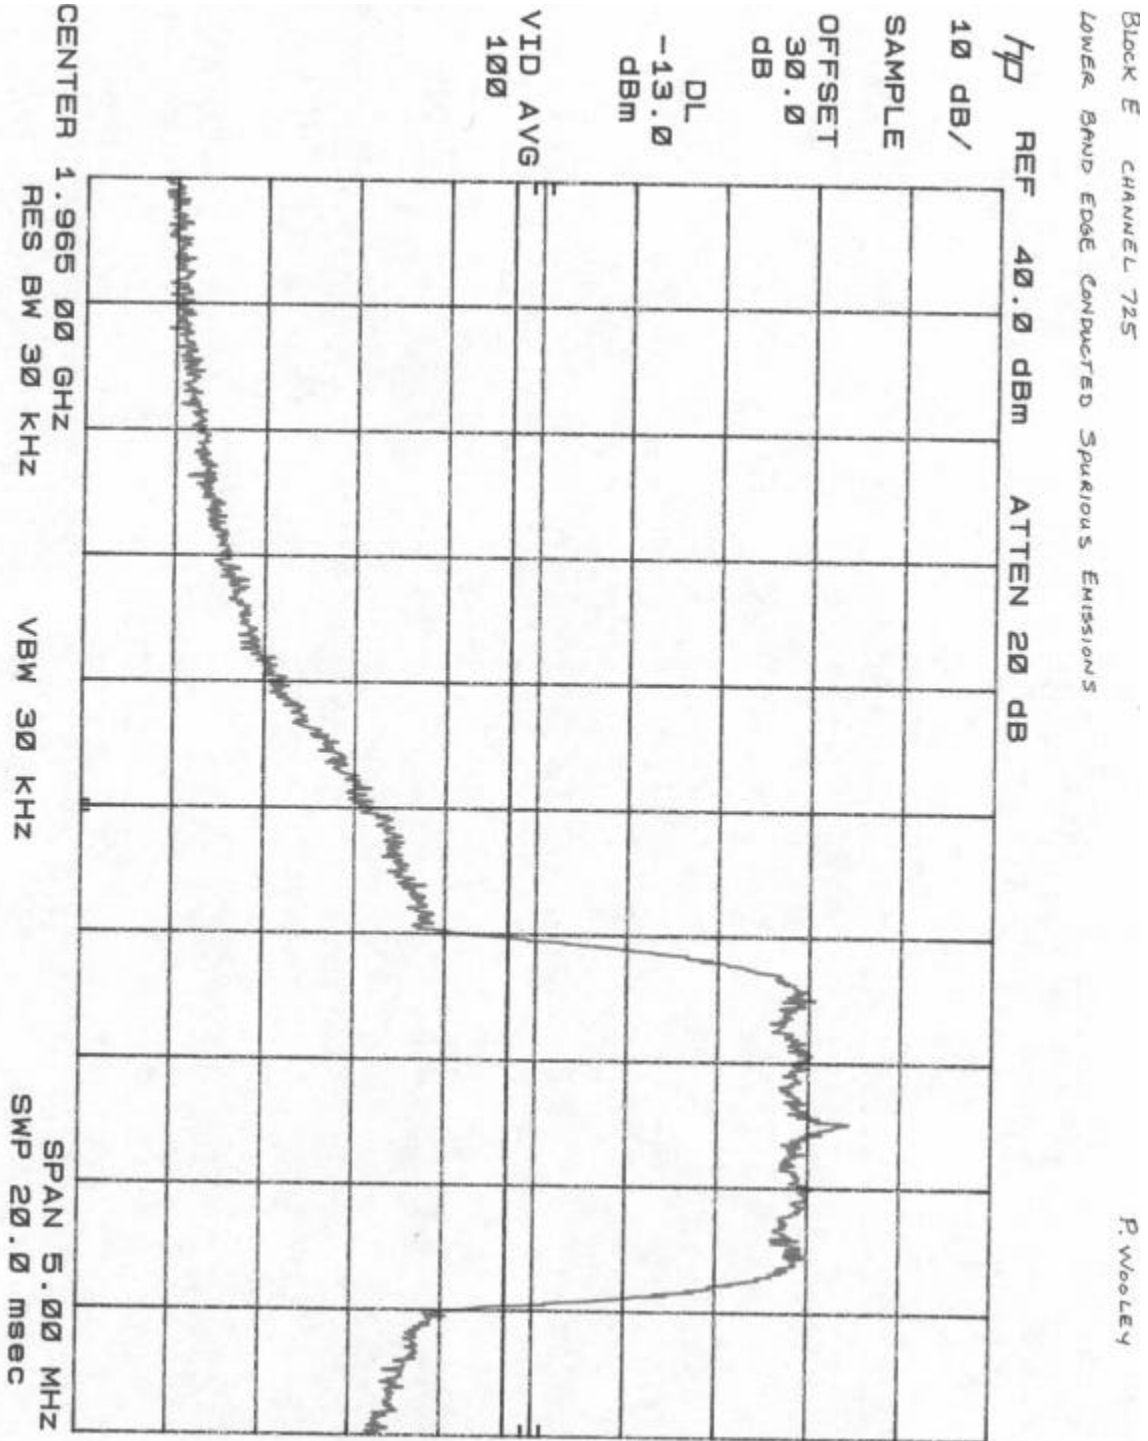

C11: ANTENNA SPURIOUS BLK D CHANNEL 375 LBE

Company Name:	Samsung Telecommunications America
FCC ID:	NP8-1900-10-PRU
Work Order Number	2000034 / A0398

C12: ANTENNA SPURIOUS BLK D CHANNEL 375 UBE

Company Name:	Samsung Telecommunications America
FCC ID:	NP8-1900-10-PRU
Work Order Number	2000034 / A0398