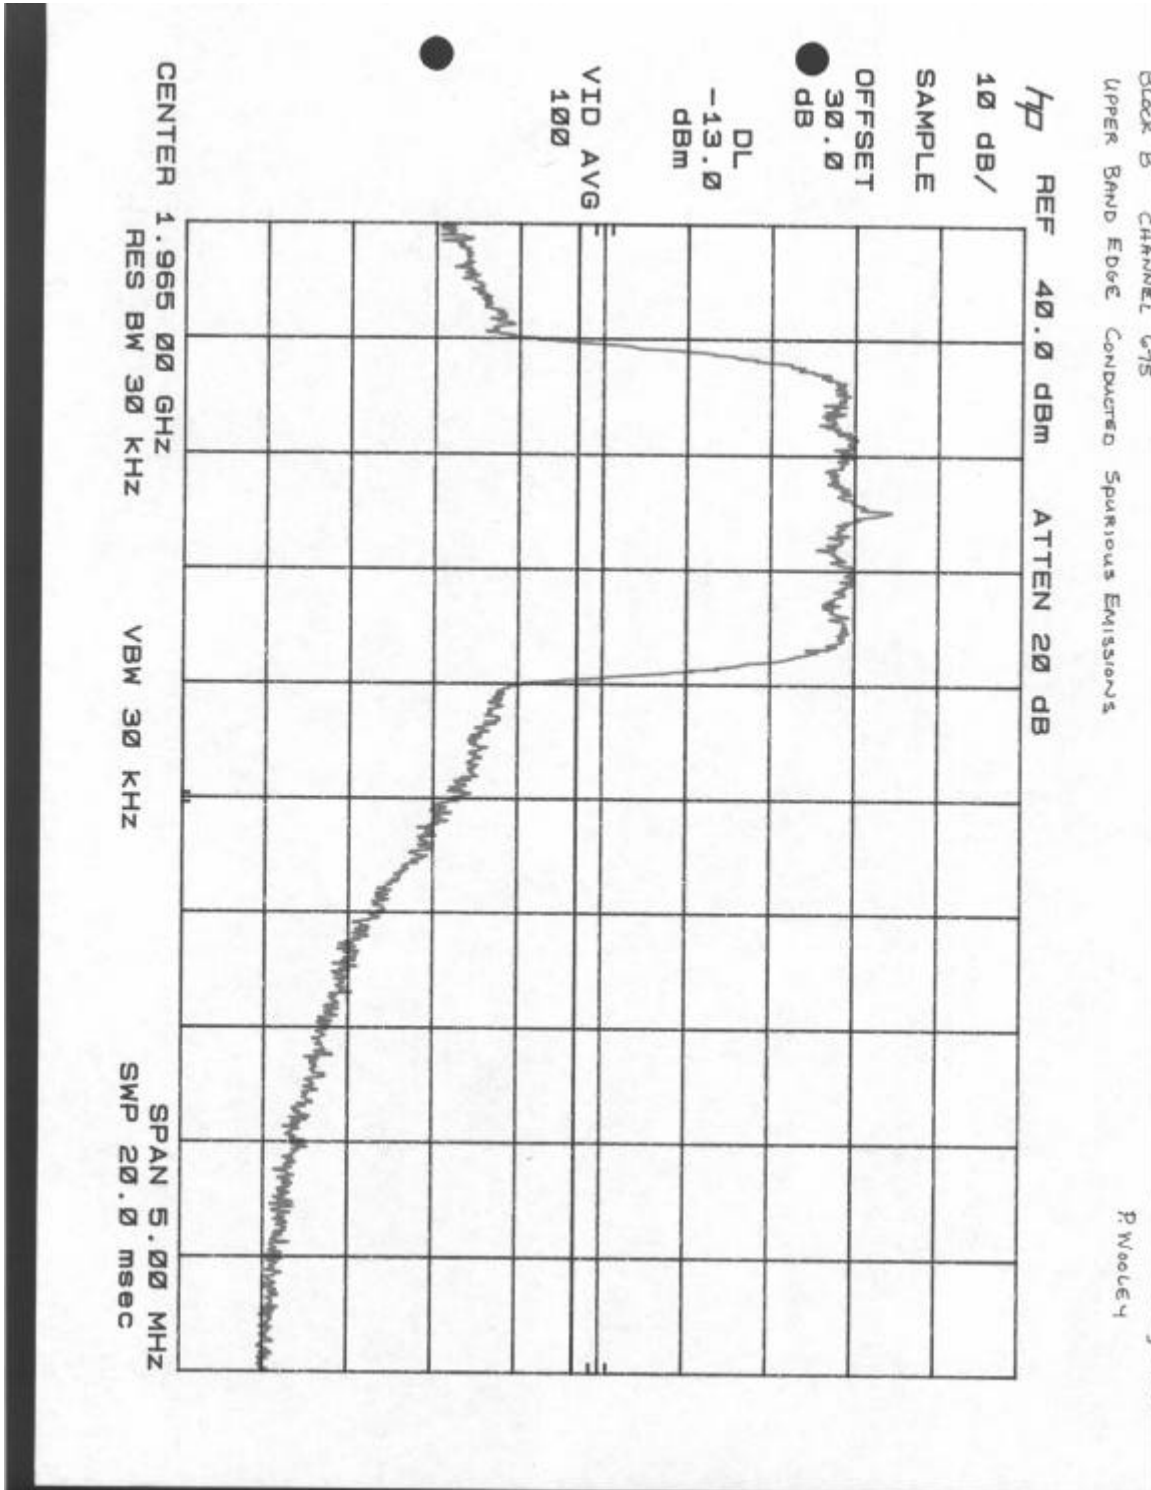

C7: ANTENNA SPURIOUS BLK B CHANNEL 425 LBE

Company Name:	Samsung Telecommunications America
FCC ID:	NP8-1900-10-PRU
Work Order Number	2000034 / A0398

C8: ANTENNA SPURIOUS BLK B CHANNEL 675 UBE