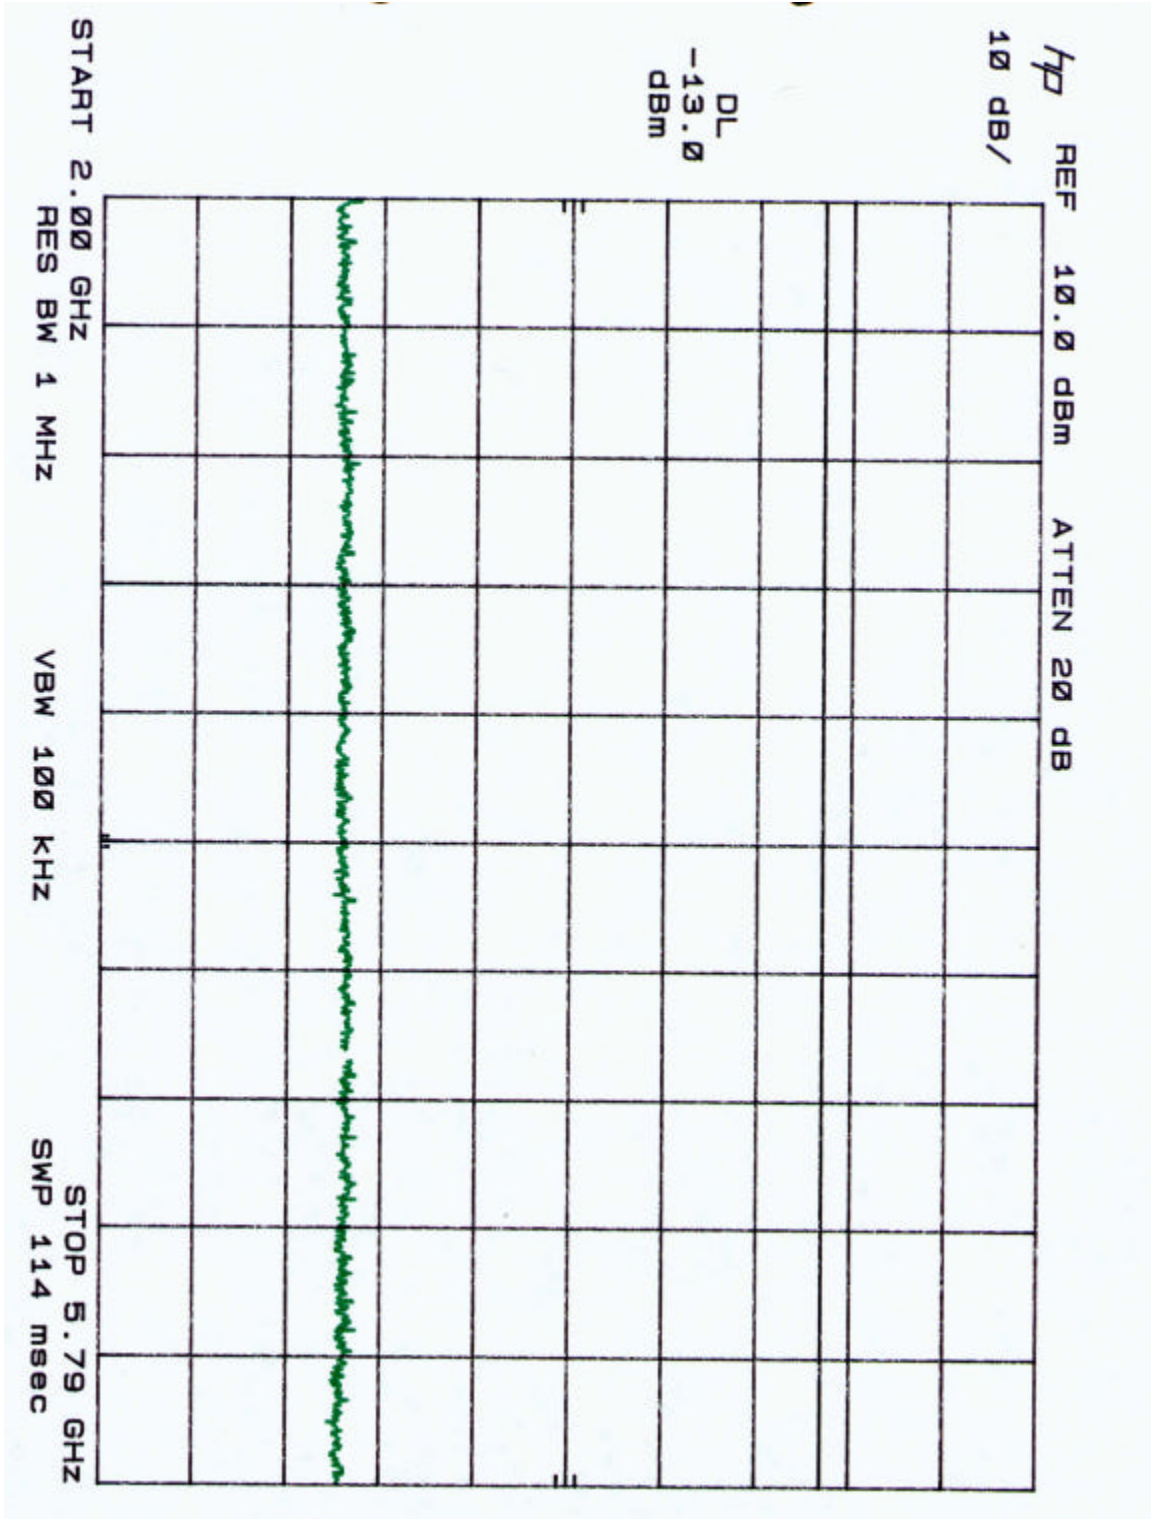

Company Name:	<i>Samsung Telecommunications America</i>
FCC ID:	<i>NP8-1900-10-PRU</i>
Work Order Number	<i>2000034 / A0398</i>

APPENDIX C:

ANTENNA SPURIOUS PLOTS

Company Name:	Samsung Telecommunications America
FCC ID:	NP8-1900-10-PRU
Work Order Number	2000034 / A0398

C1: ANTENNA SPURIOUS 0 - 2.5 GHz

Company Name:	Samsung Telecommunications America
FCC ID:	NP8-1900-10-PRU
Work Order Number	2000034 / A0398

C2: ANTENNA SPURIOUS 2 – 5.79 GHz

Company Name:	Samsung Telecommunications America
FCC ID:	NP8-1900-10-PRU
Work Order Number	2000034 / A0398

C3: ANTENNA SPURIOUS 5.79 - 10 GHz

Company Name:	Samsung Telecommunications America
FCC ID:	NP8-1900-10-PRU
Work Order Number	2000034 / A0398

C4: ANTENNA SPURIOUS 10 - 20 GHz

Company Name:	Samsung Telecommunications America
FCC ID:	NP8-1900-10-PRU
Work Order Number	2000034 / A0398