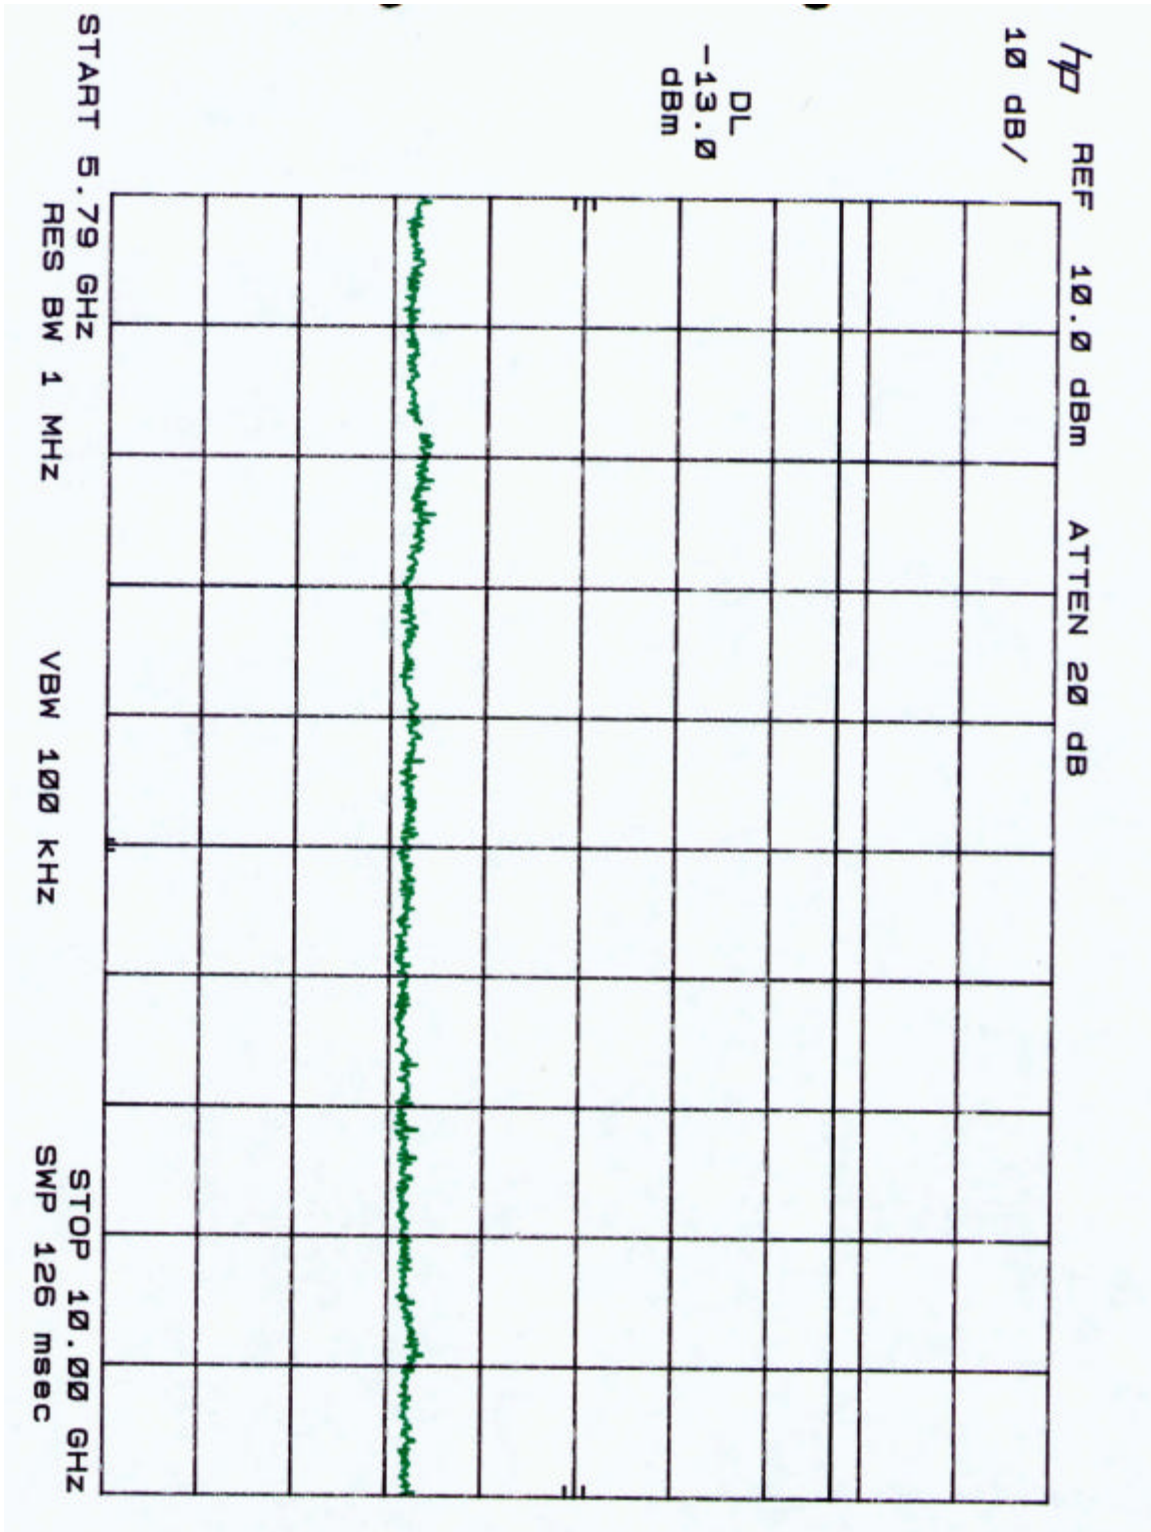

Company Name:	<i>Samsung Telecommunications America</i>
FCC ID:	<i>NP8-1900-10-PRU</i>
Work Order Number	<i>2000034 / A0398</i>

APPENDIX C:

ANTENNA SPURIOUS PLOTS

Company Name:	Samsung Telecommunications America
FCC ID:	NP8-1900-10-PRU
Work Order Number	2000034 / A0398

C1: ANTENNA SPURIOUS 0 - 2.5 GHz

Company Name:	Samsung Telecommunications America
FCC ID:	NP8-1900-10-PRU
Work Order Number	2000034 / A0398

C2: ANTENNA SPURIOUS 2 – 5.79 GHz

Company Name:	Samsung Telecommunications America
FCC ID:	NP8-1900-10-PRU
Work Order Number	2000034 / A0398

C3: ANTENNA SPURIOUS 5.79 - 10 GHz

Company Name:	Samsung Telecommunications America
FCC ID:	NP8-1900-10-PRU
Work Order Number	2000034 / A0398

C4: ANTENNA SPURIOUS 10 - 20 GHz

Company Name:	Samsung Telecommunications America
FCC ID:	NP8-1900-10-PRU
Work Order Number	2000034 / A0398

C5: ANTENNA SPURIOUS BLK A CHANNEL 25 LBE

Company Name:	Samsung Telecommunications America
FCC ID:	NP8-1900-10-PRU
Work Order Number	2000034 / A0398

C6: ANTENNA SPURIOUS BLK A CHANNEL 275 UBE

Company Name:	Samsung Telecommunications America
FCC ID:	NP8-1900-10-PRU
Work Order Number	2000034 / A0398