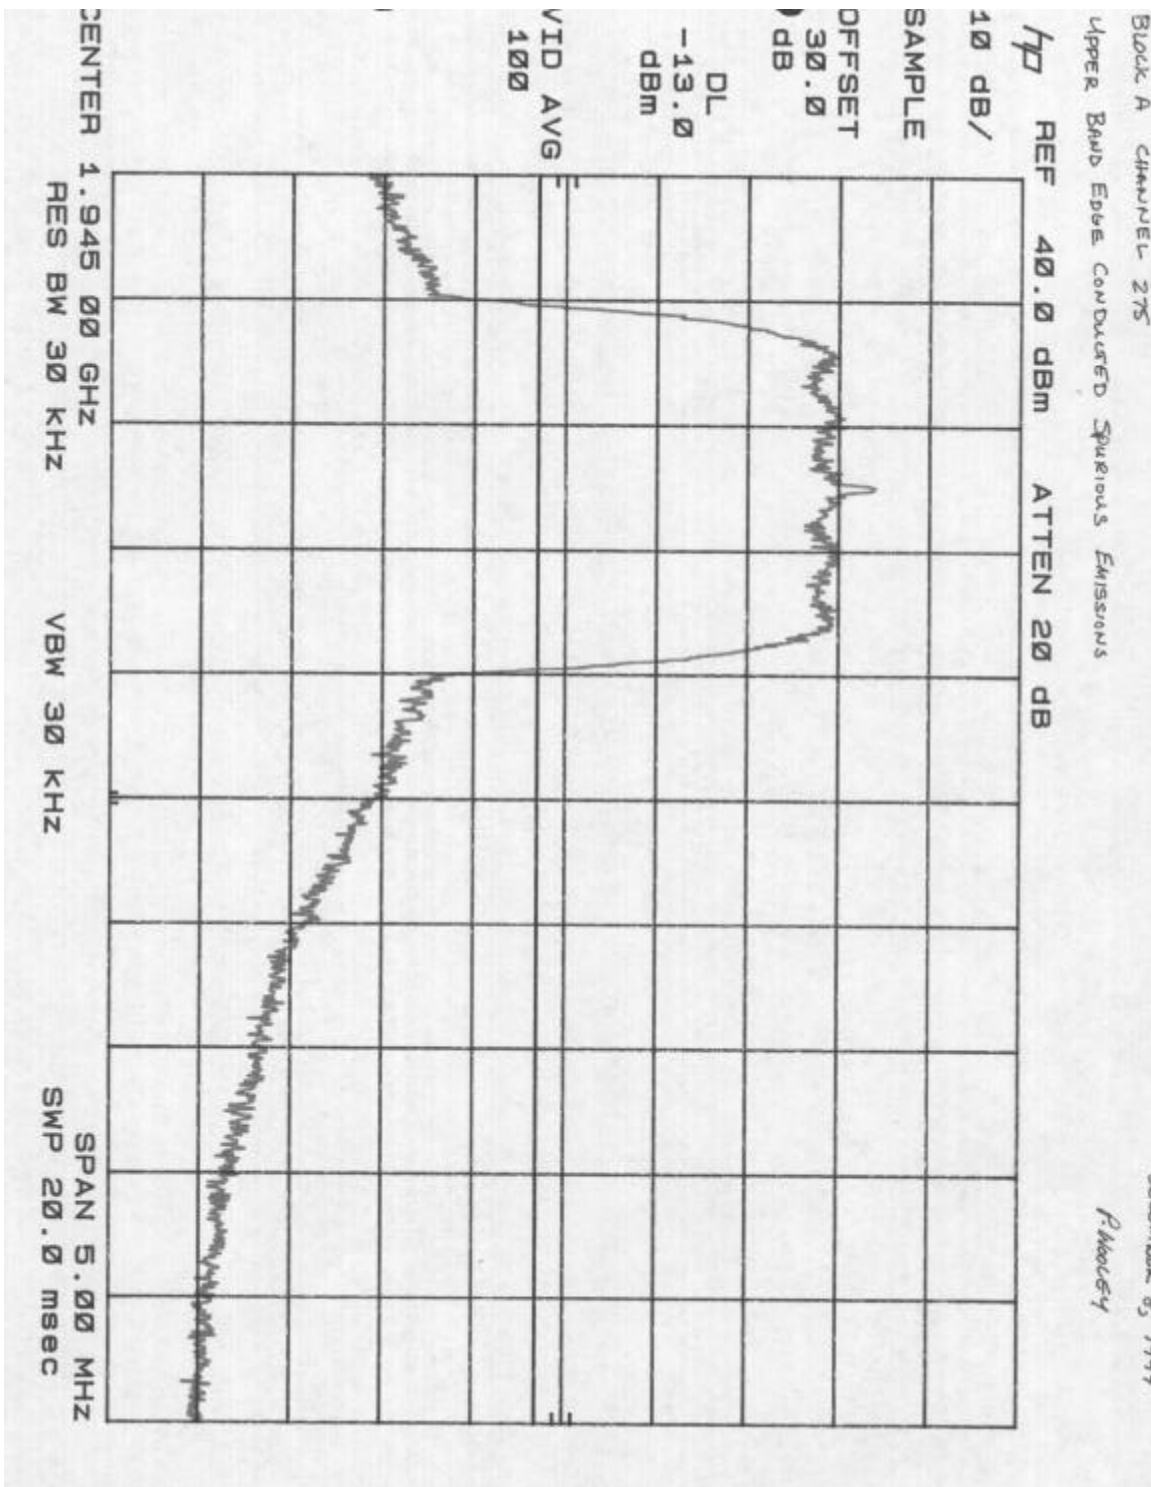

Company Name:	<i>Samsung Telecommunications America</i>
FCC ID:	<i>NP8-1900-10-PRU</i>
Work Order Number	<i>2000034 / A0398</i>

APPENDIX C:

ANTENNA SPURIOUS PLOTS

Company Name:	Samsung Telecommunications America
FCC ID:	NP8-1900-10-PRU
Work Order Number	2000034 / A0398

C1: ANTENNA SPURIOUS 0 - 2.5 GHz

Company Name:	Samsung Telecommunications America
FCC ID:	NP8-1900-10-PRU
Work Order Number	2000034 / A0398

C2: ANTENNA SPURIOUS 2 – 5.79 GHz

Company Name:	Samsung Telecommunications America
FCC ID:	NP8-1900-10-PRU
Work Order Number	2000034 / A0398

C3: ANTENNA SPURIOUS 5.79 - 10 GHz

Company Name:	Samsung Telecommunications America
FCC ID:	NP8-1900-10-PRU
Work Order Number	2000034 / A0398

C4: ANTENNA SPURIOUS 10 - 20 GHz

Company Name:	Samsung Telecommunications America
FCC ID:	NP8-1900-10-PRU
Work Order Number	2000034 / A0398

C5: ANTENNA SPURIOUS BLK A CHANNEL 25 LBE

Company Name:	Samsung Telecommunications America
FCC ID:	NP8-1900-10-PRU
Work Order Number	2000034 / A0398

C6: ANTENNA SPURIOUS BLK A CHANNEL 275 UBE

Company Name:	Samsung Telecommunications America
FCC ID:	NP8-1900-10-PRU
Work Order Number	2000034 / A0398