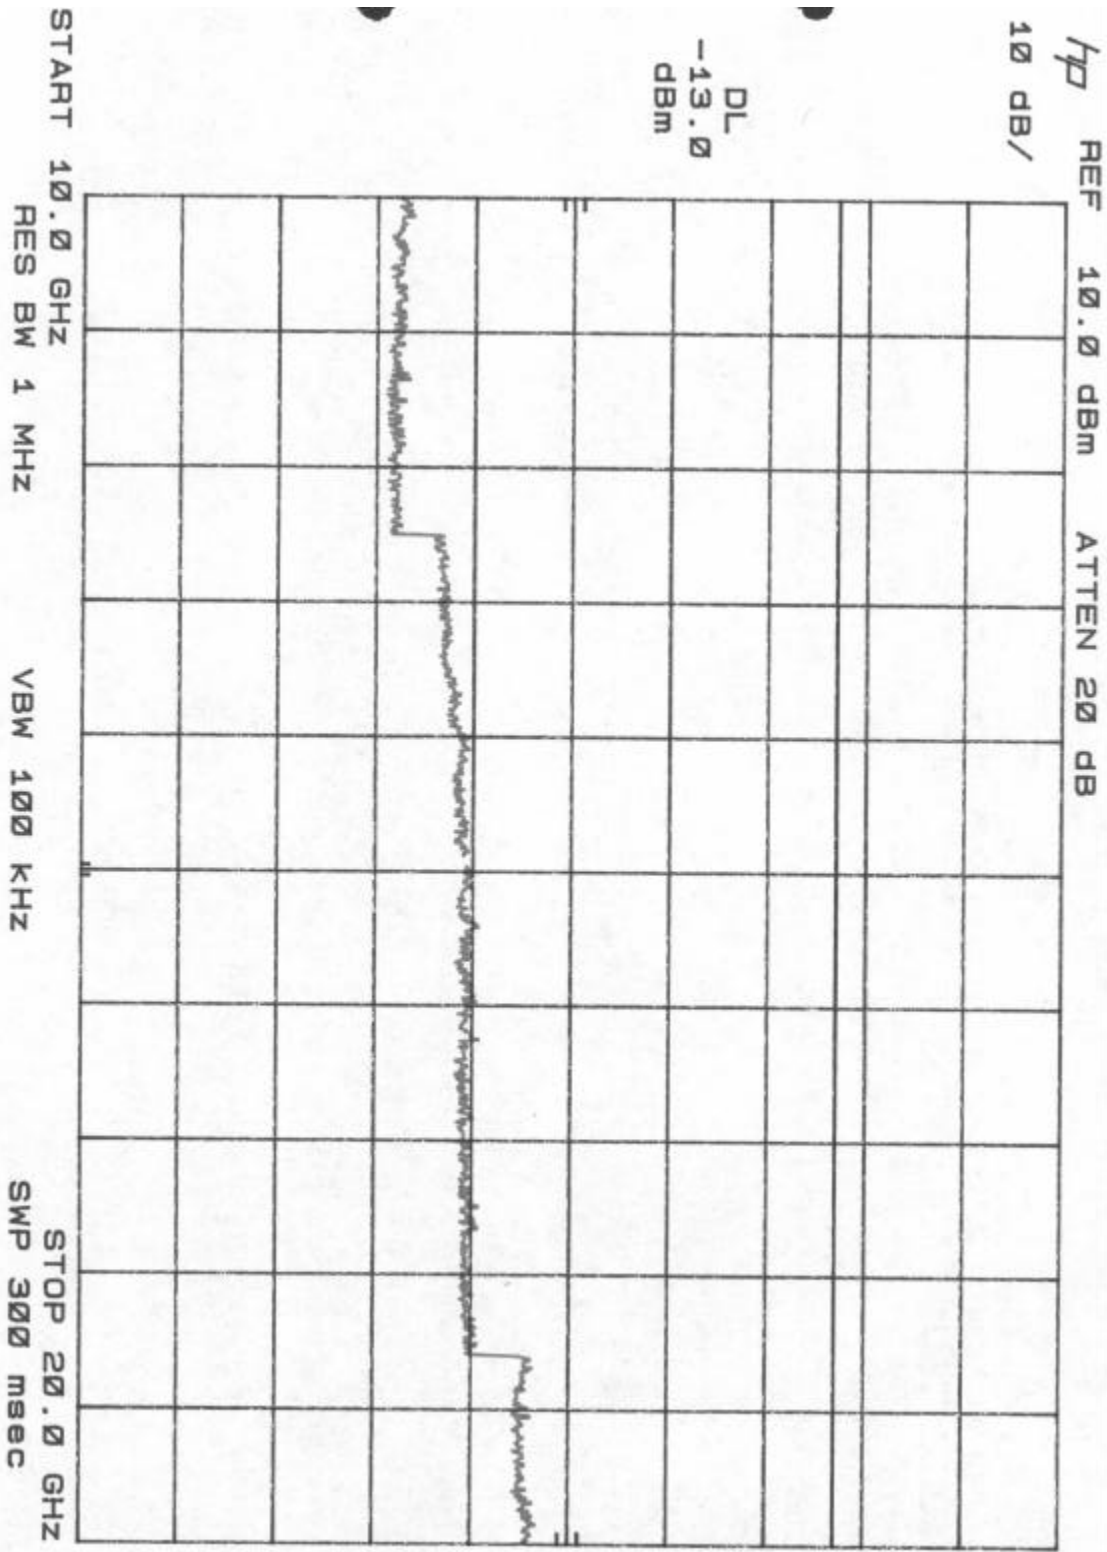

Company Name:	<i>Samsung Telecommunications America</i>
FCC ID:	<i>NP8-1900-10-PRU</i>
Work Order Number	<i>2000034 / A0398</i>

APPENDIX C:

ANTENNA SPURIOUS PLOTS

Company Name:	Samsung Telecommunications America
FCC ID:	NP8-1900-10-PRU
Work Order Number	2000034 / A0398

C1: ANTENNA SPURIOUS 0 - 2.5 GHz

Company Name:	Samsung Telecommunications America
FCC ID:	NP8-1900-10-PRU
Work Order Number	2000034 / A0398

C2: ANTENNA SPURIOUS 2 – 5.79 GHz

Company Name:	Samsung Telecommunications America
FCC ID:	NP8-1900-10-PRU
Work Order Number	2000034 / A0398

C3: ANTENNA SPURIOUS 5.79 - 10 GHz

Company Name:	Samsung Telecommunications America
FCC ID:	NP8-1900-10-PRU
Work Order Number	2000034 / A0398

C4: ANTENNA SPURIOUS 10 - 20 GHz

Company Name:	Samsung Telecommunications America
FCC ID:	NP8-1900-10-PRU
Work Order Number	2000034 / A0398