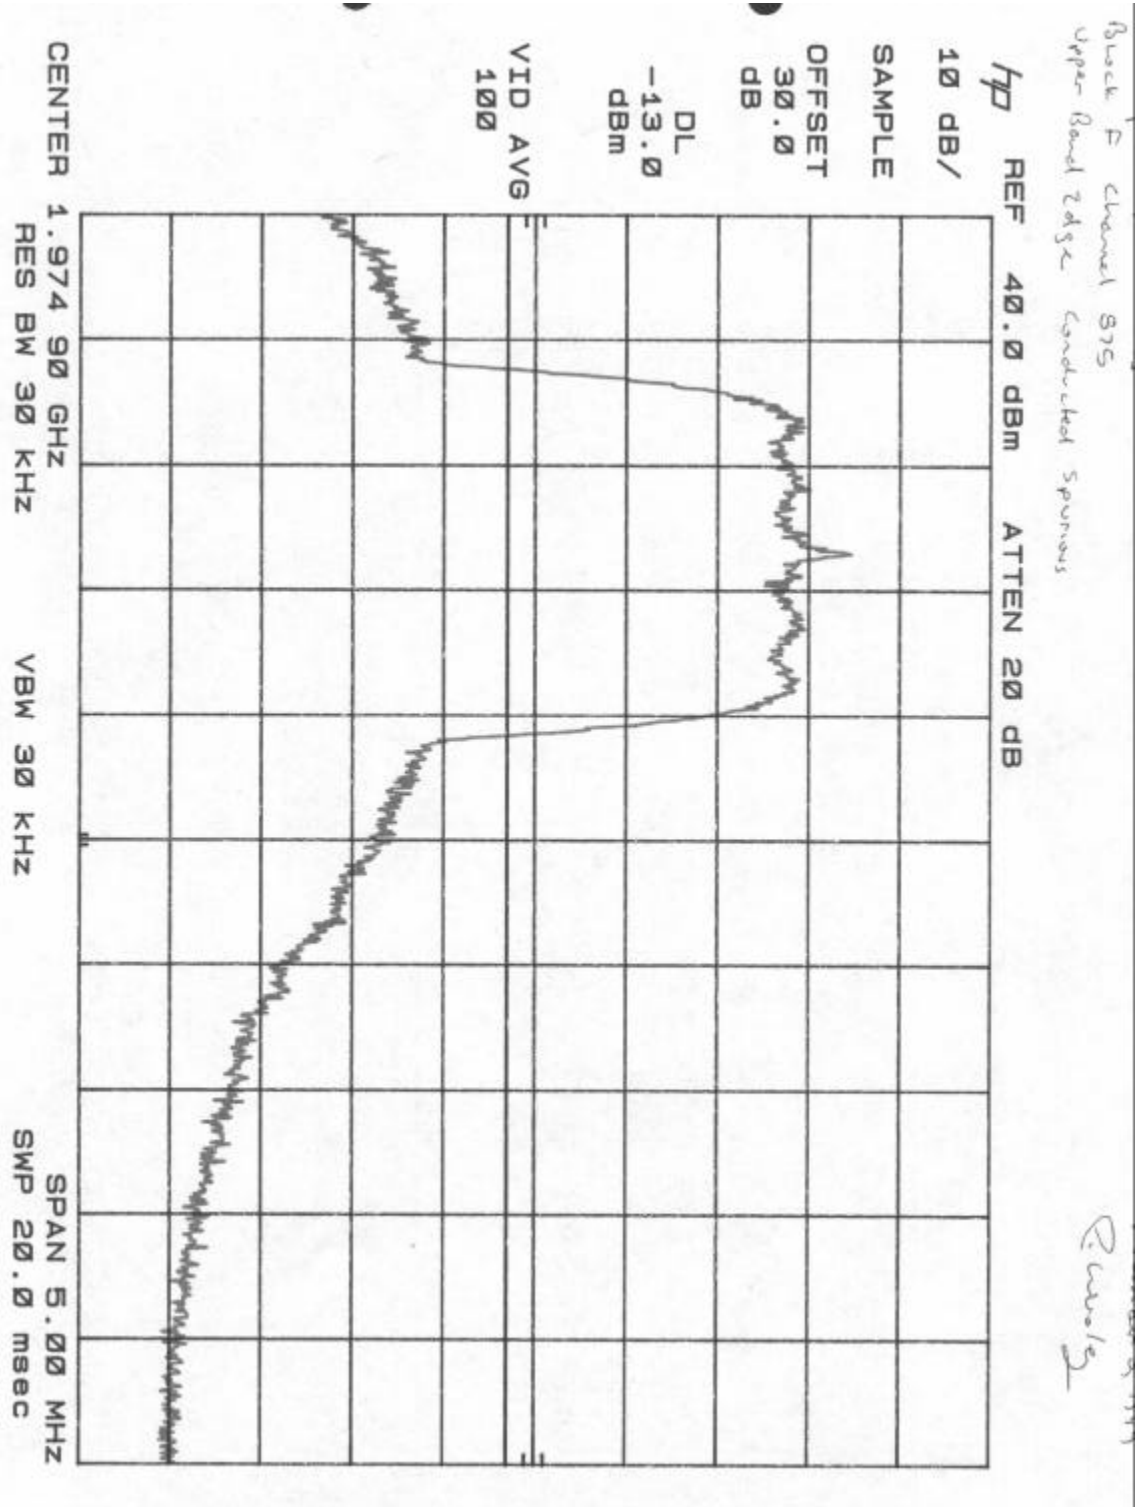

C15: ANTENNA SPURIOUS BLK F CHANNEL 825 LBE

Company Name:	Samsung Telecommunications America
FCC ID:	NP8-1900-10-PRU
Work Order Number	2000034 / A0398

C16: ANTENNA SPURIOUS BLK F CHANNEL 875 UBE