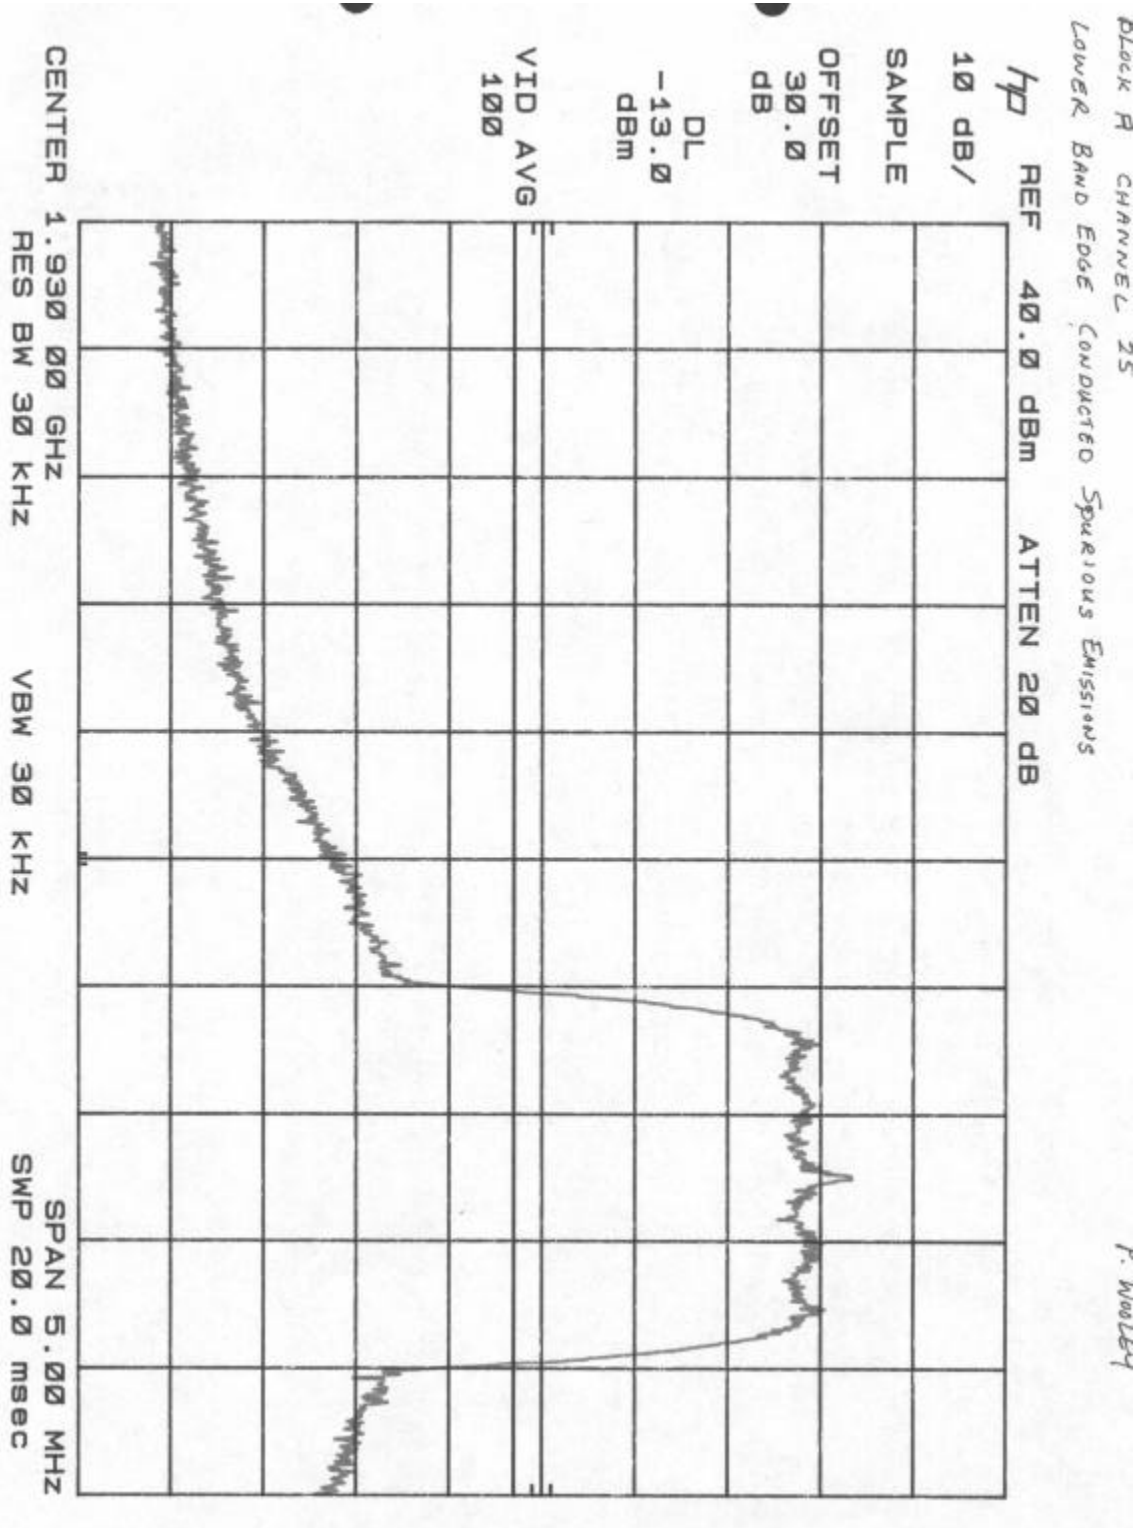

Company Name:	<i>Samsung Telecommunications America</i>
FCC ID:	<i>NP8-1900-10-PRU</i>
Work Order Number	<i>2000034 / A0398</i>

APPENDIX C:

ANTENNA SPURIOUS PLOTS

Company Name:	Samsung Telecommunications America
FCC ID:	NP8-1900-10-PRU
Work Order Number	2000034 / A0398

C1: ANTENNA SPURIOUS 0 - 2.5 GHz

Company Name:	Samsung Telecommunications America
FCC ID:	NP8-1900-10-PRU
Work Order Number	2000034 / A0398

C2: ANTENNA SPURIOUS 2 – 5.79 GHz

Company Name:	Samsung Telecommunications America
FCC ID:	NP8-1900-10-PRU
Work Order Number	2000034 / A0398

C3: ANTENNA SPURIOUS 5.79 - 10 GHz

Company Name:	Samsung Telecommunications America
FCC ID:	NP8-1900-10-PRU
Work Order Number	2000034 / A0398

C4: ANTENNA SPURIOUS 10 - 20 GHz

Company Name:	Samsung Telecommunications America
FCC ID:	NP8-1900-10-PRU
Work Order Number	2000034 / A0398

C5: ANTENNA SPURIOUS BLK A CHANNEL 25 LBE

Company Name:	Samsung Telecommunications America
FCC ID:	NP8-1900-10-PRU
Work Order Number	2000034 / A0398

C6: ANTENNA SPURIOUS BLK A CHANNEL 275 UBE

Company Name:	Samsung Telecommunications America
FCC ID:	NP8-1900-10-PRU
Work Order Number	2000034 / A0398