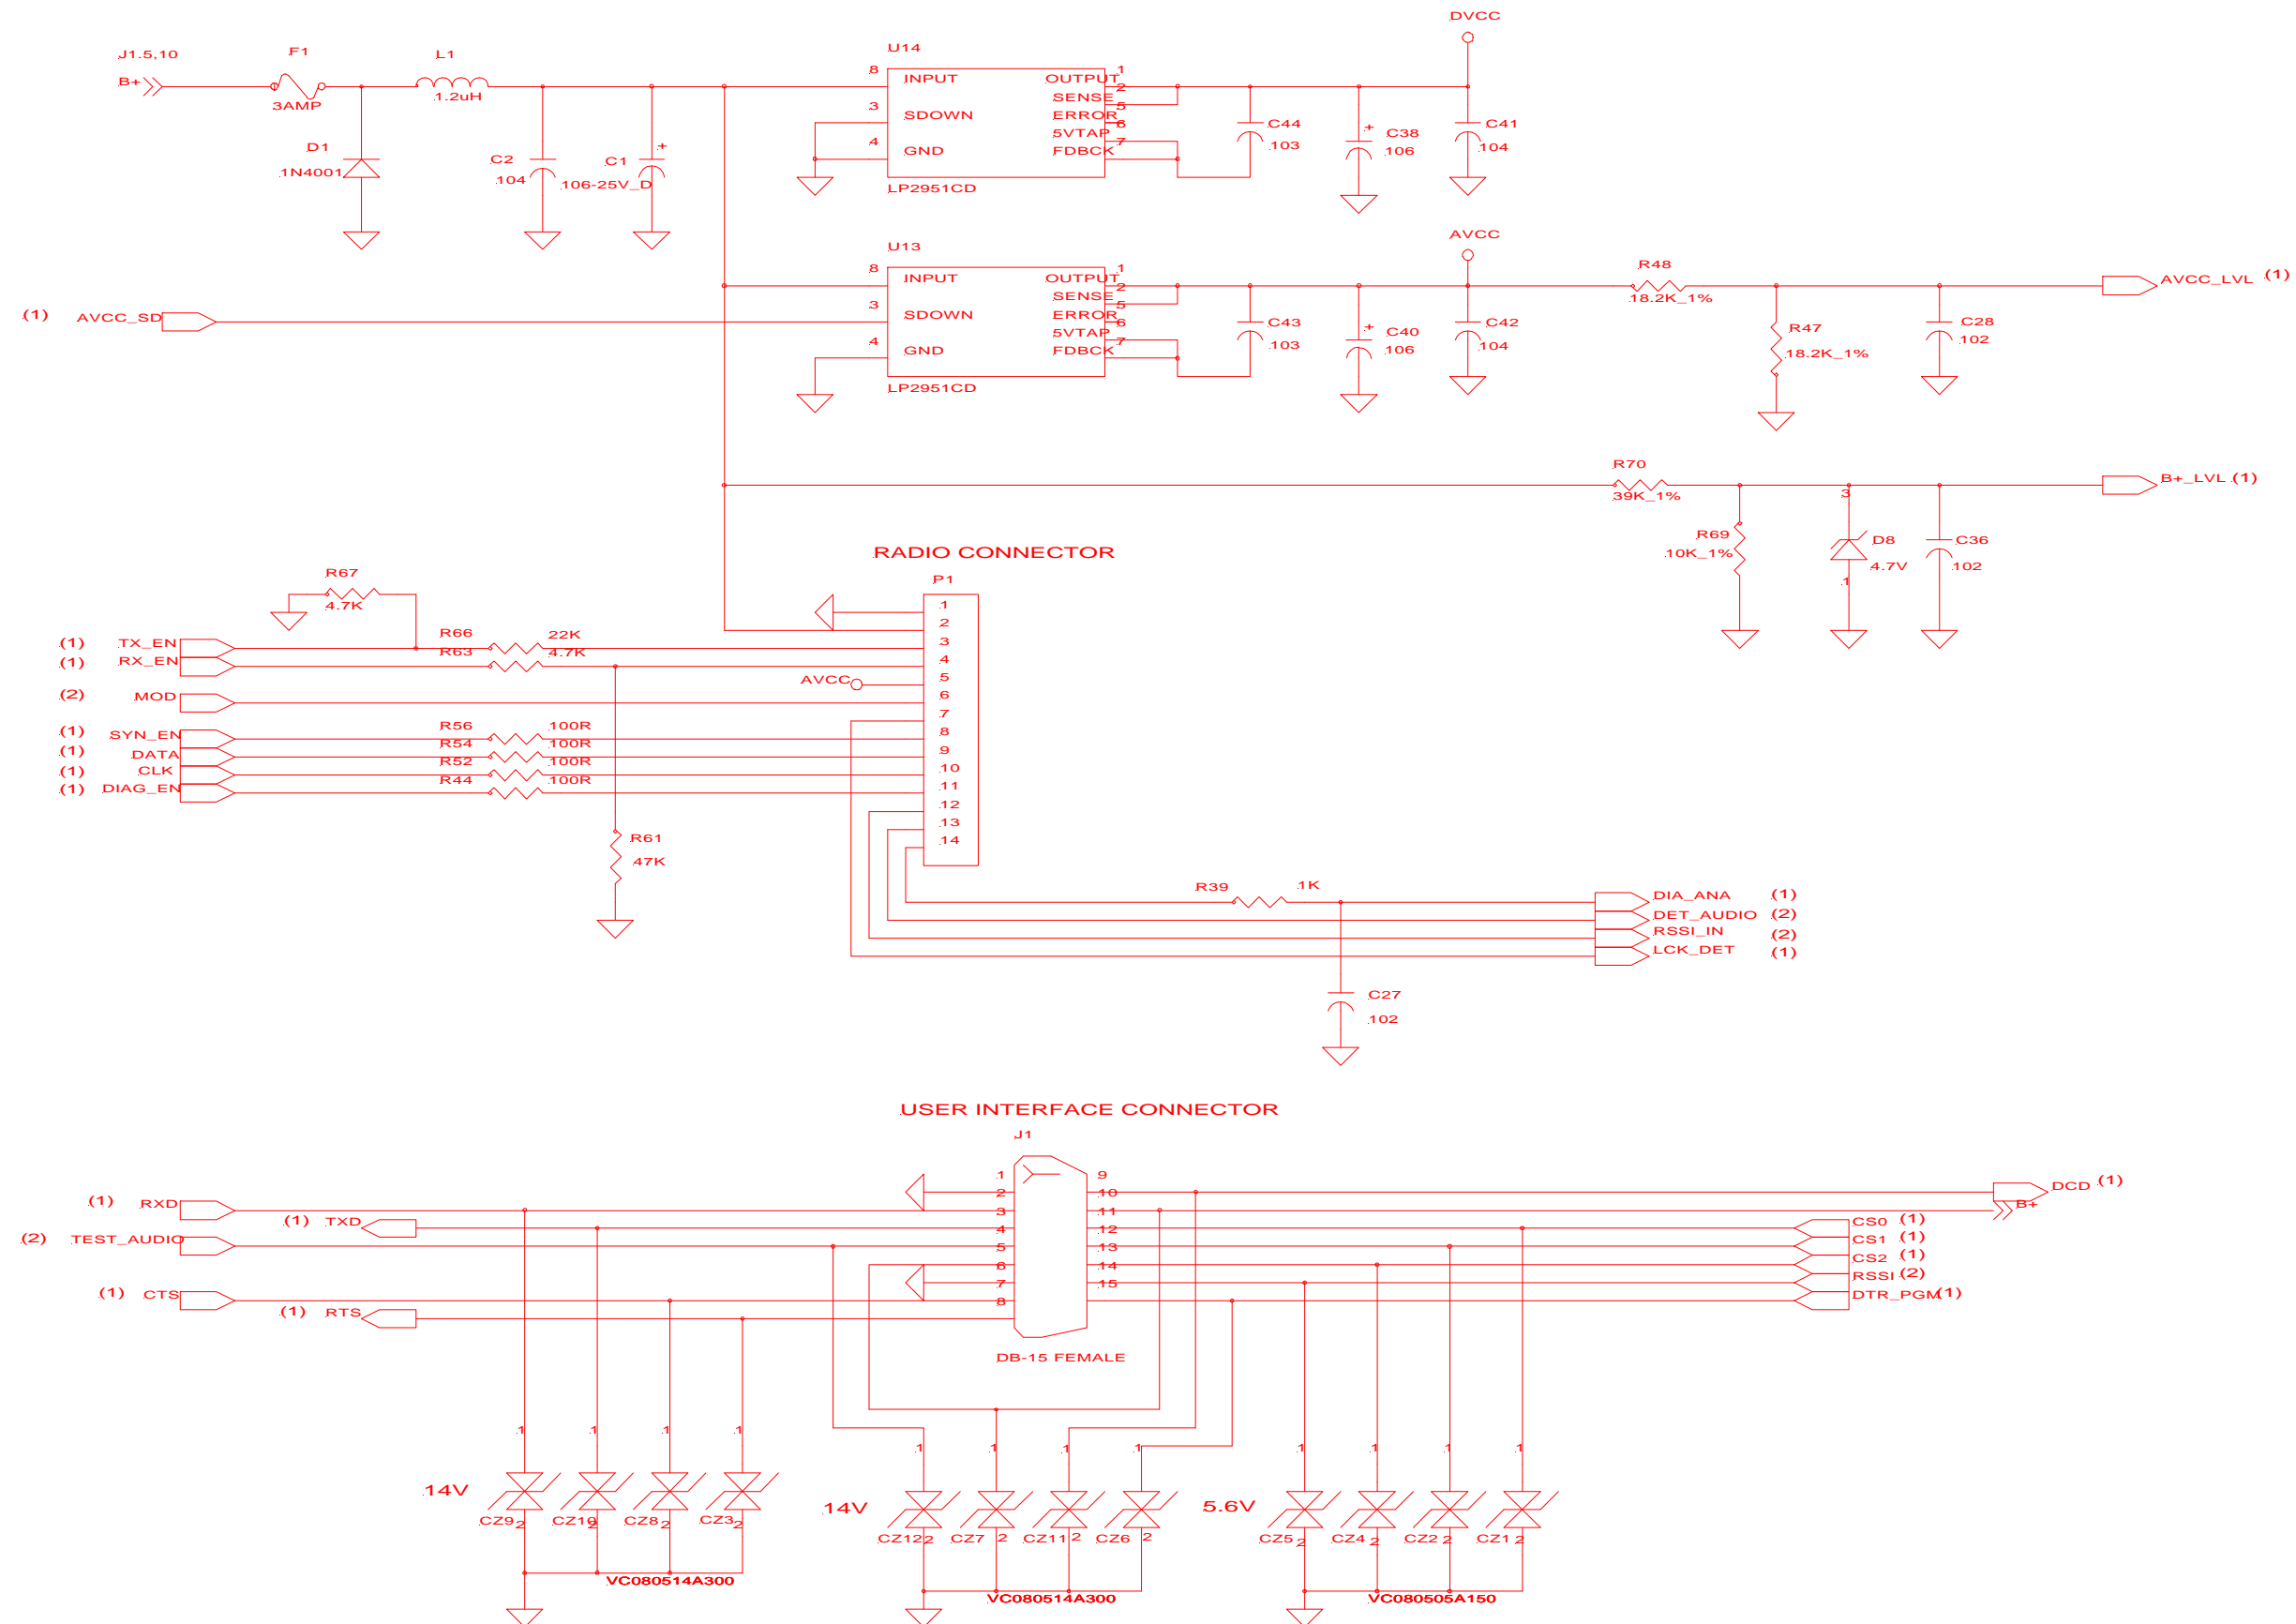

This information is the property of DATARADIO INC. and is confidential. No reproduction or distribution without approval. COPYRIGHT C 1985-97 : DATARADIO INC.

NOTES: (Unless otherwise specified)

ON ALL SHEETS
- FIRST USED:
C1,CZ1,D1,DS1,F1,J1,L1,P1,Q1,R1,TP1,U1,Y1

C45,CZ12,D8,DS3,Q5,R71,TP4,U14

- NOT USED:
R31,R38,R41,R43,R51

F	PRE-PRODUCTION	971224
E	FOR NEW LAYOUT	971120
REV	DESCRIPTION	DATE
DATARADIO INC.		
Design	C.LAMBERT	P/N
Draft	D.NGUYEN	
Check		DATE 971224
H-NET POWER SUPPLY		
SIZE	B	SHEET 3/3
DOC/N	215-03280-00F	